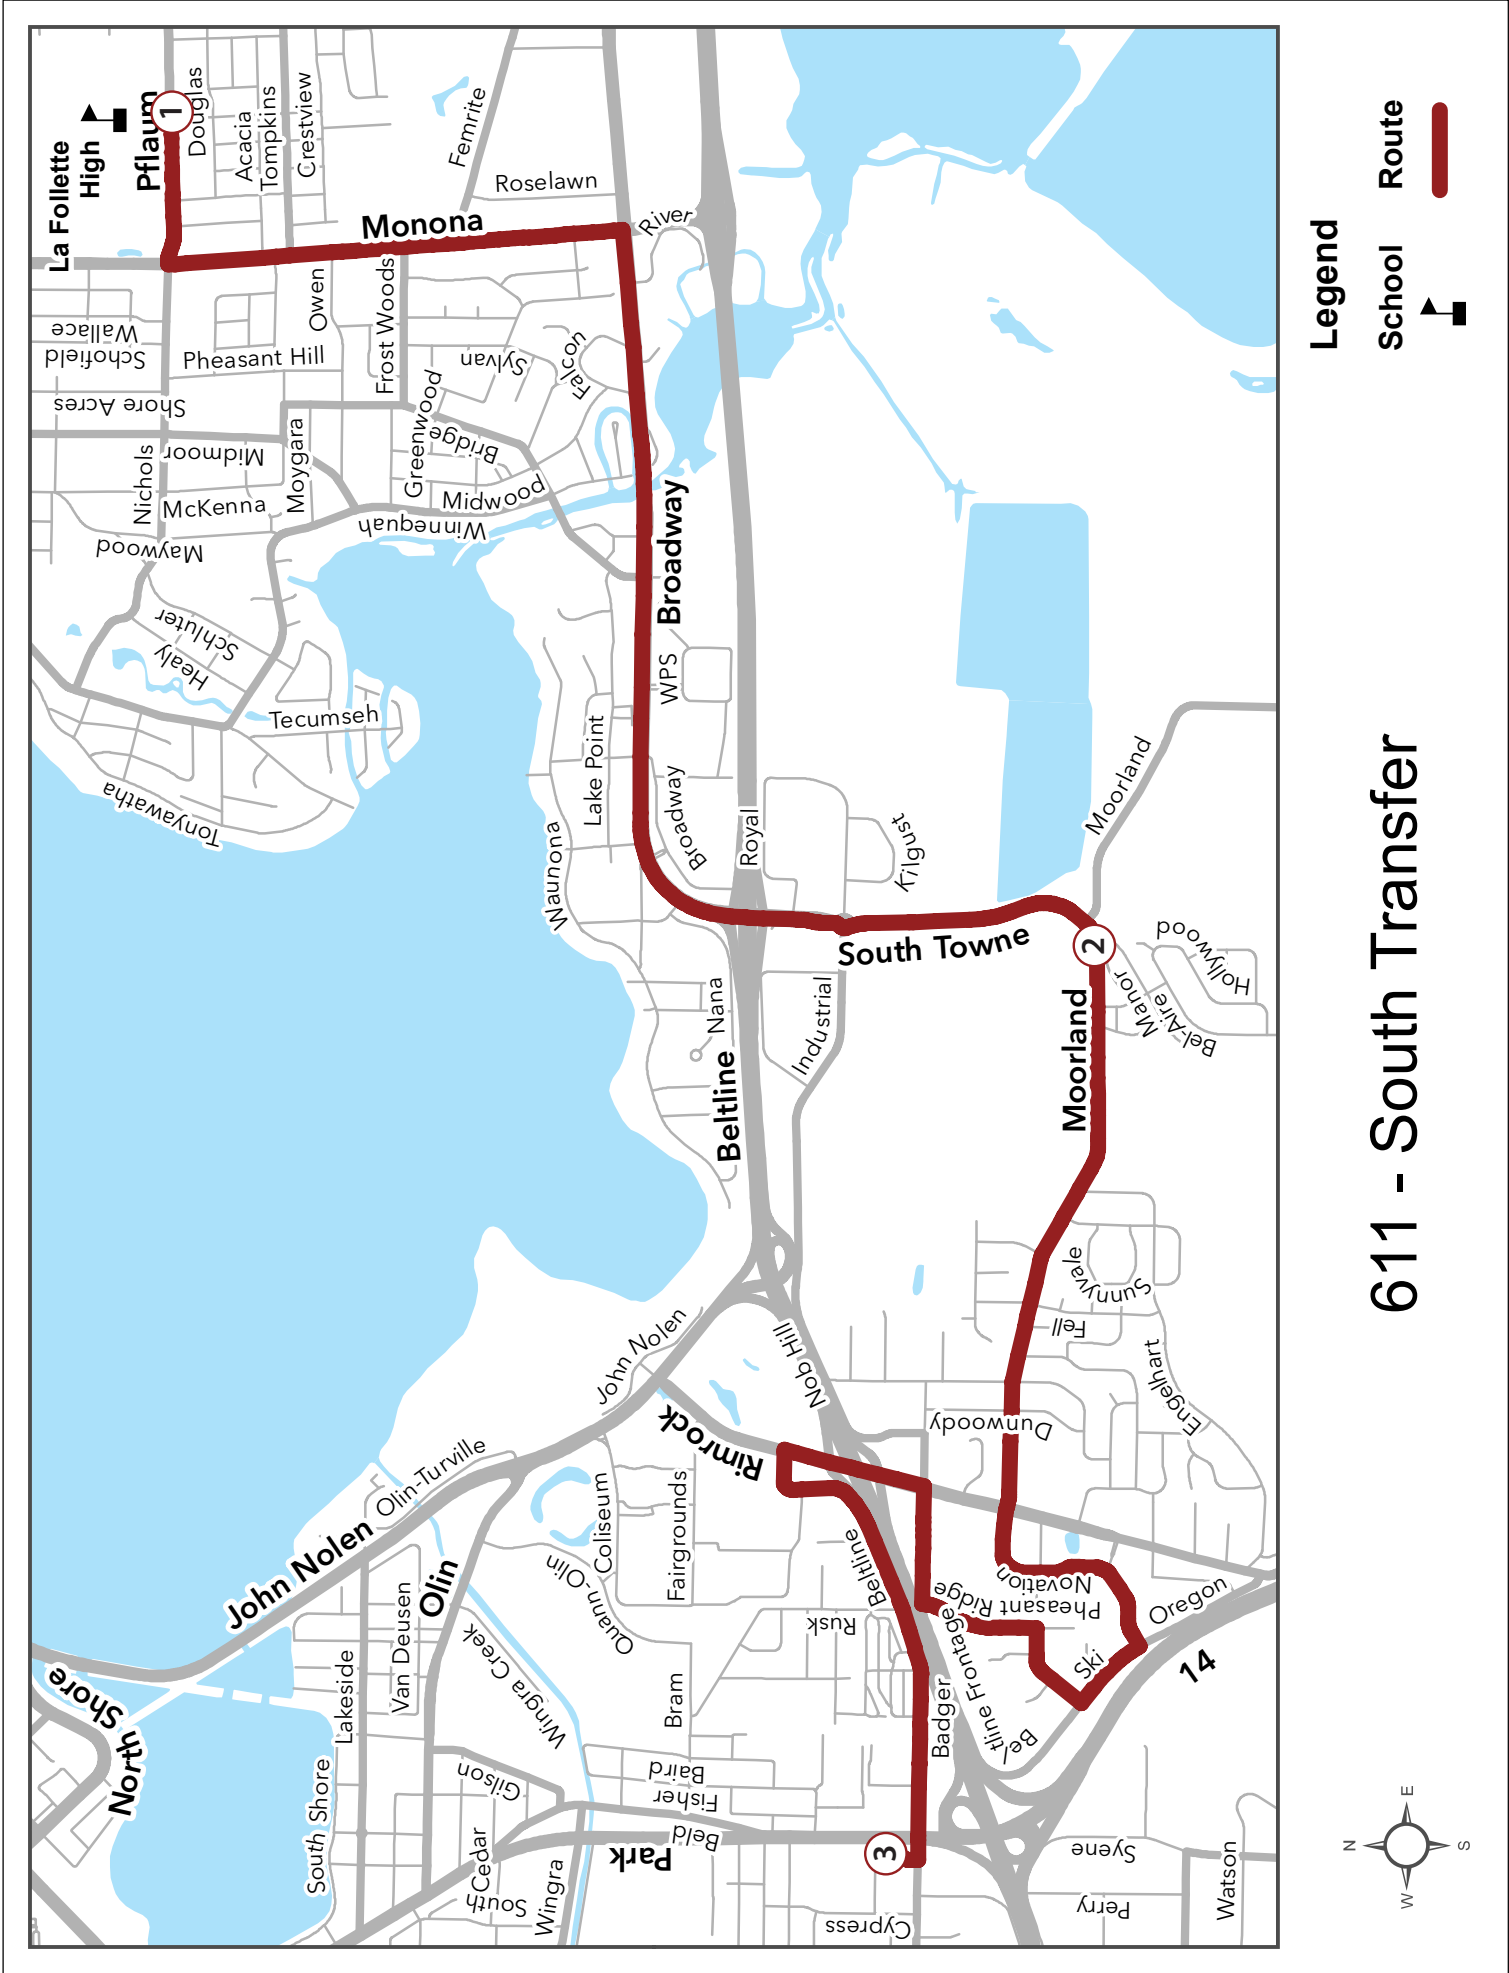

- ① **3:47 PM** From : PFLAUM RD (Lafollette High)
 To : 611 SOUTH TRANSFER
 Via PFLAUM RD
 Left MONONA DR
 Right W BROADWAY
 Left/To SOUTH TOWNE DR
- ② **4:01 PM** Right/To MOORLAND RD
 Cross RIMROCK, To NOVATION
 PKWY
 Right SKI LN
 Right DEER VALLEY RD
 Left PHEASANT RIDGE TRL
 Right E BADGER RD
 Left RIMROCK RD
 Left W BELTLINE FRONTAGE RD
 To W BADGER RD
 Cross PARK
- ③ **4:13 PM** Right S TRANSFER POINT LOT
- BRIDGE, W P S, HOBOKEN
 , FRAZIER
 ROYAL, INDUSTRIAL
 MANOR, WAYLAND, FELL
 , BADGER
 RIMROCK, 89 DEGREE
 NOVATION, DEER VALLEY
 PHEASANT RIDGE
 E BADGER
 E BADGER
 RIMROCK, N RUSK
 OVERPASS, COLONIAL HEIGHTS*

611 - South Transfer

Legend

- School 
- Route 