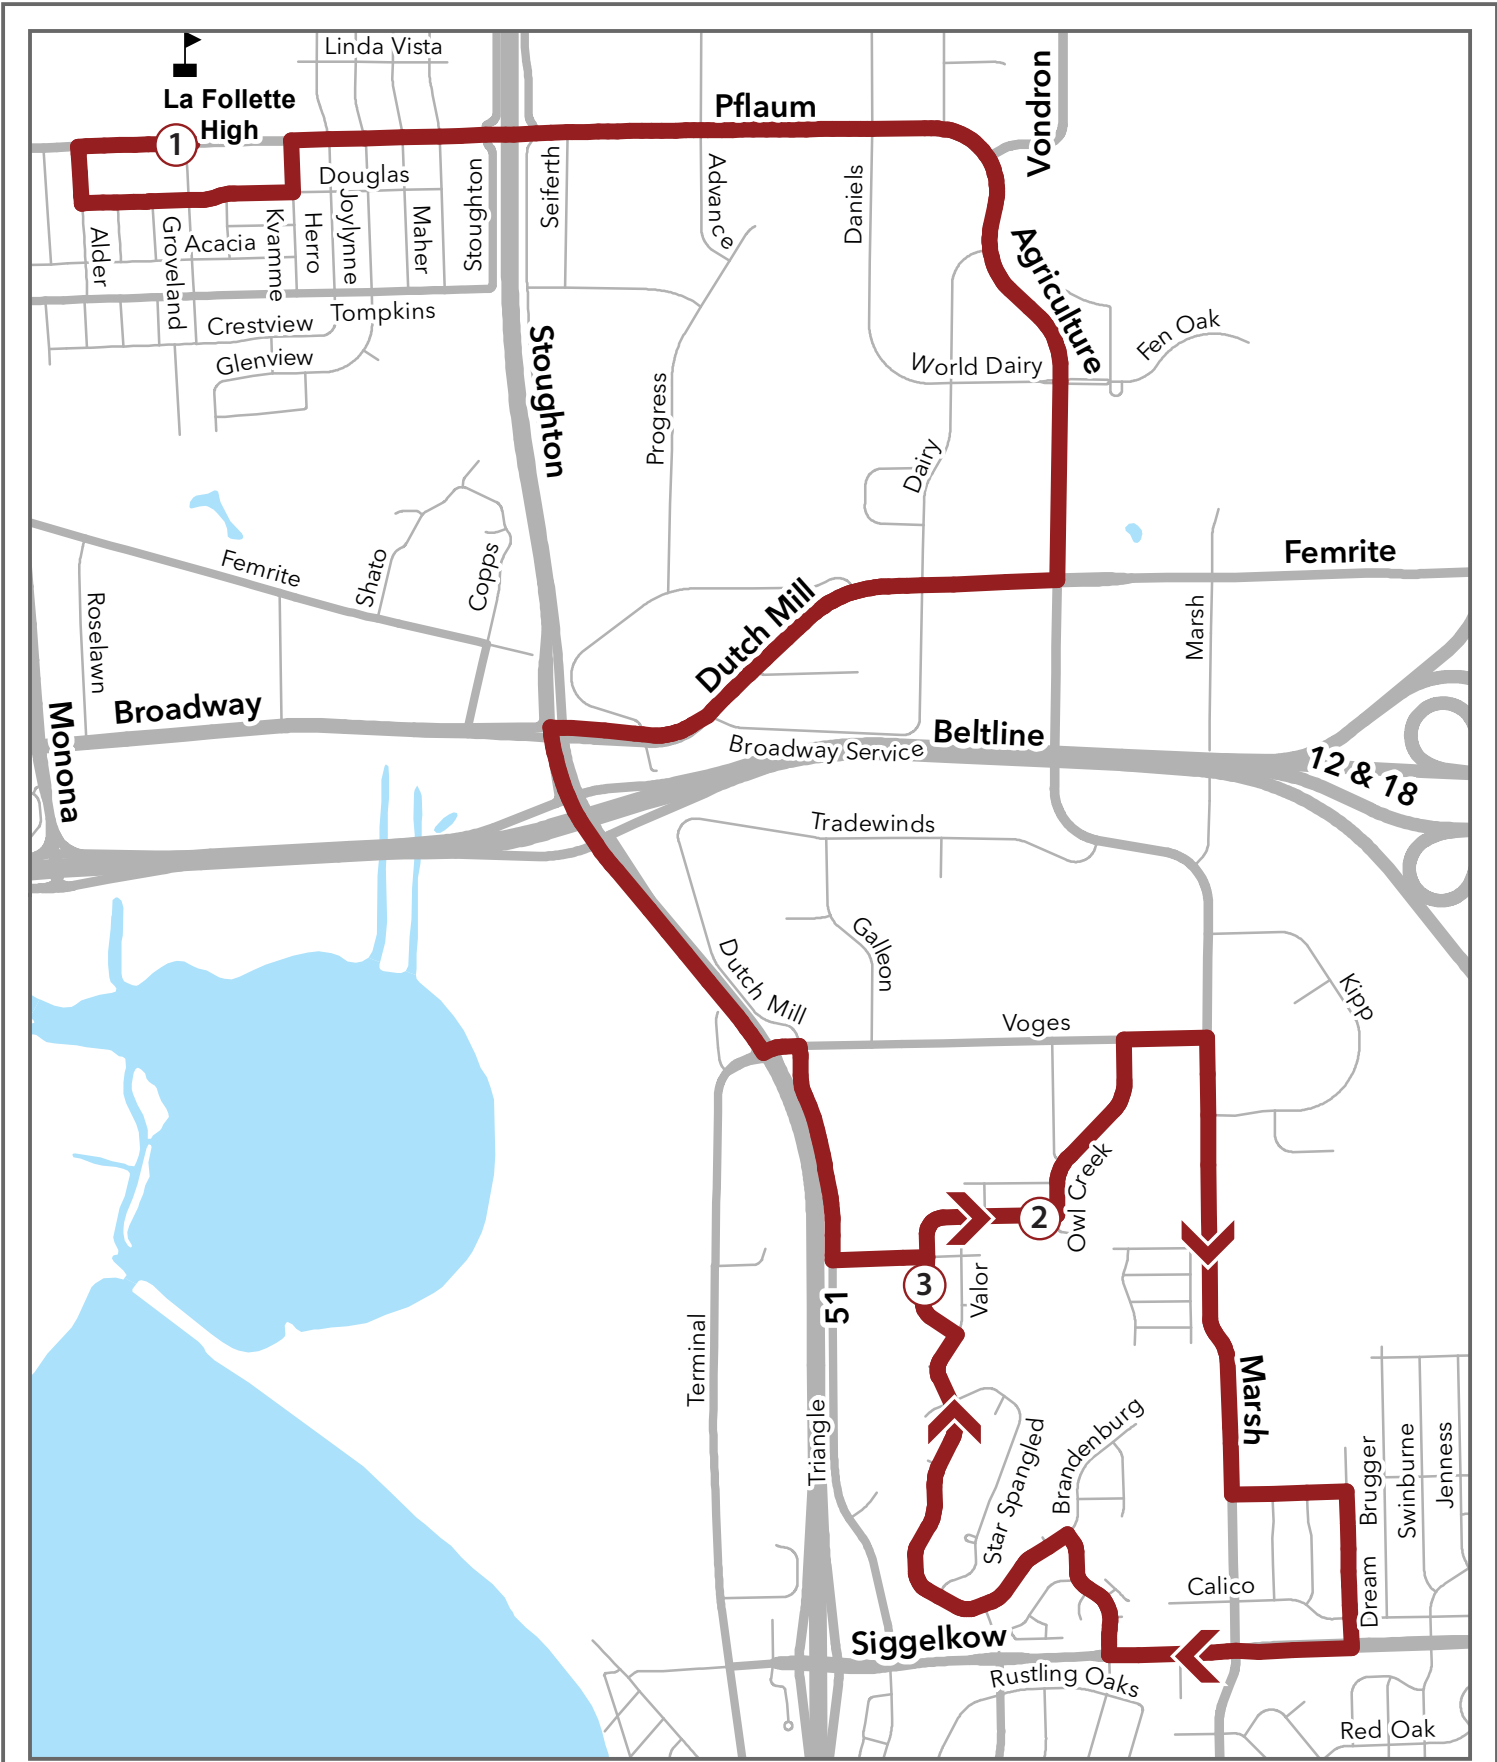

- ① **3:47 PM** **From : PFLAUM RD (Lafollette High)**
To : 612 OWL CREEK
Left ALDER RD
Left DOUGLAS TRL
Left KVAMME LN
Right PFLAUM RD
Right AGRICULTURE DR
Right FEMRITE DR *AGRICULTURE , DAIRY*
Left/To DUTCH MILL RD *ELLESTAD*
To E BROADWAY *PARK AND RIDE*
Left S STOUGHTON RD/ USH 51
Left VOGES RD
Right TRIANGLE ST
Left MEINDERS RD *CRESTED OWL*
Left CRESTED OWL LN
- ② **4:05 PM** **TO GREAT GRAY DR** *OWL CREEK*
Left OWL CREEK DR *VOGES*
Right VOGES RD
Right MARSH RD *VOGES , YESTERDAY*
Left ROANNE LN *MARSH [S]*
Right DREAM LN *SIGGELKOW [S]*
Right SIGGELKOW RD
Right FREESE LN *SIGGELKOW*
Left BRANDENBURG WAY *FREESE*
Right VALOR WAY *STAR SPANGLED , EAGLES*
PERCH
- ③ **4:14 PM** Left CRESTED OWL LN *MEINDERS [S]*

612 - Owl Creek

Legend

- School
- Route