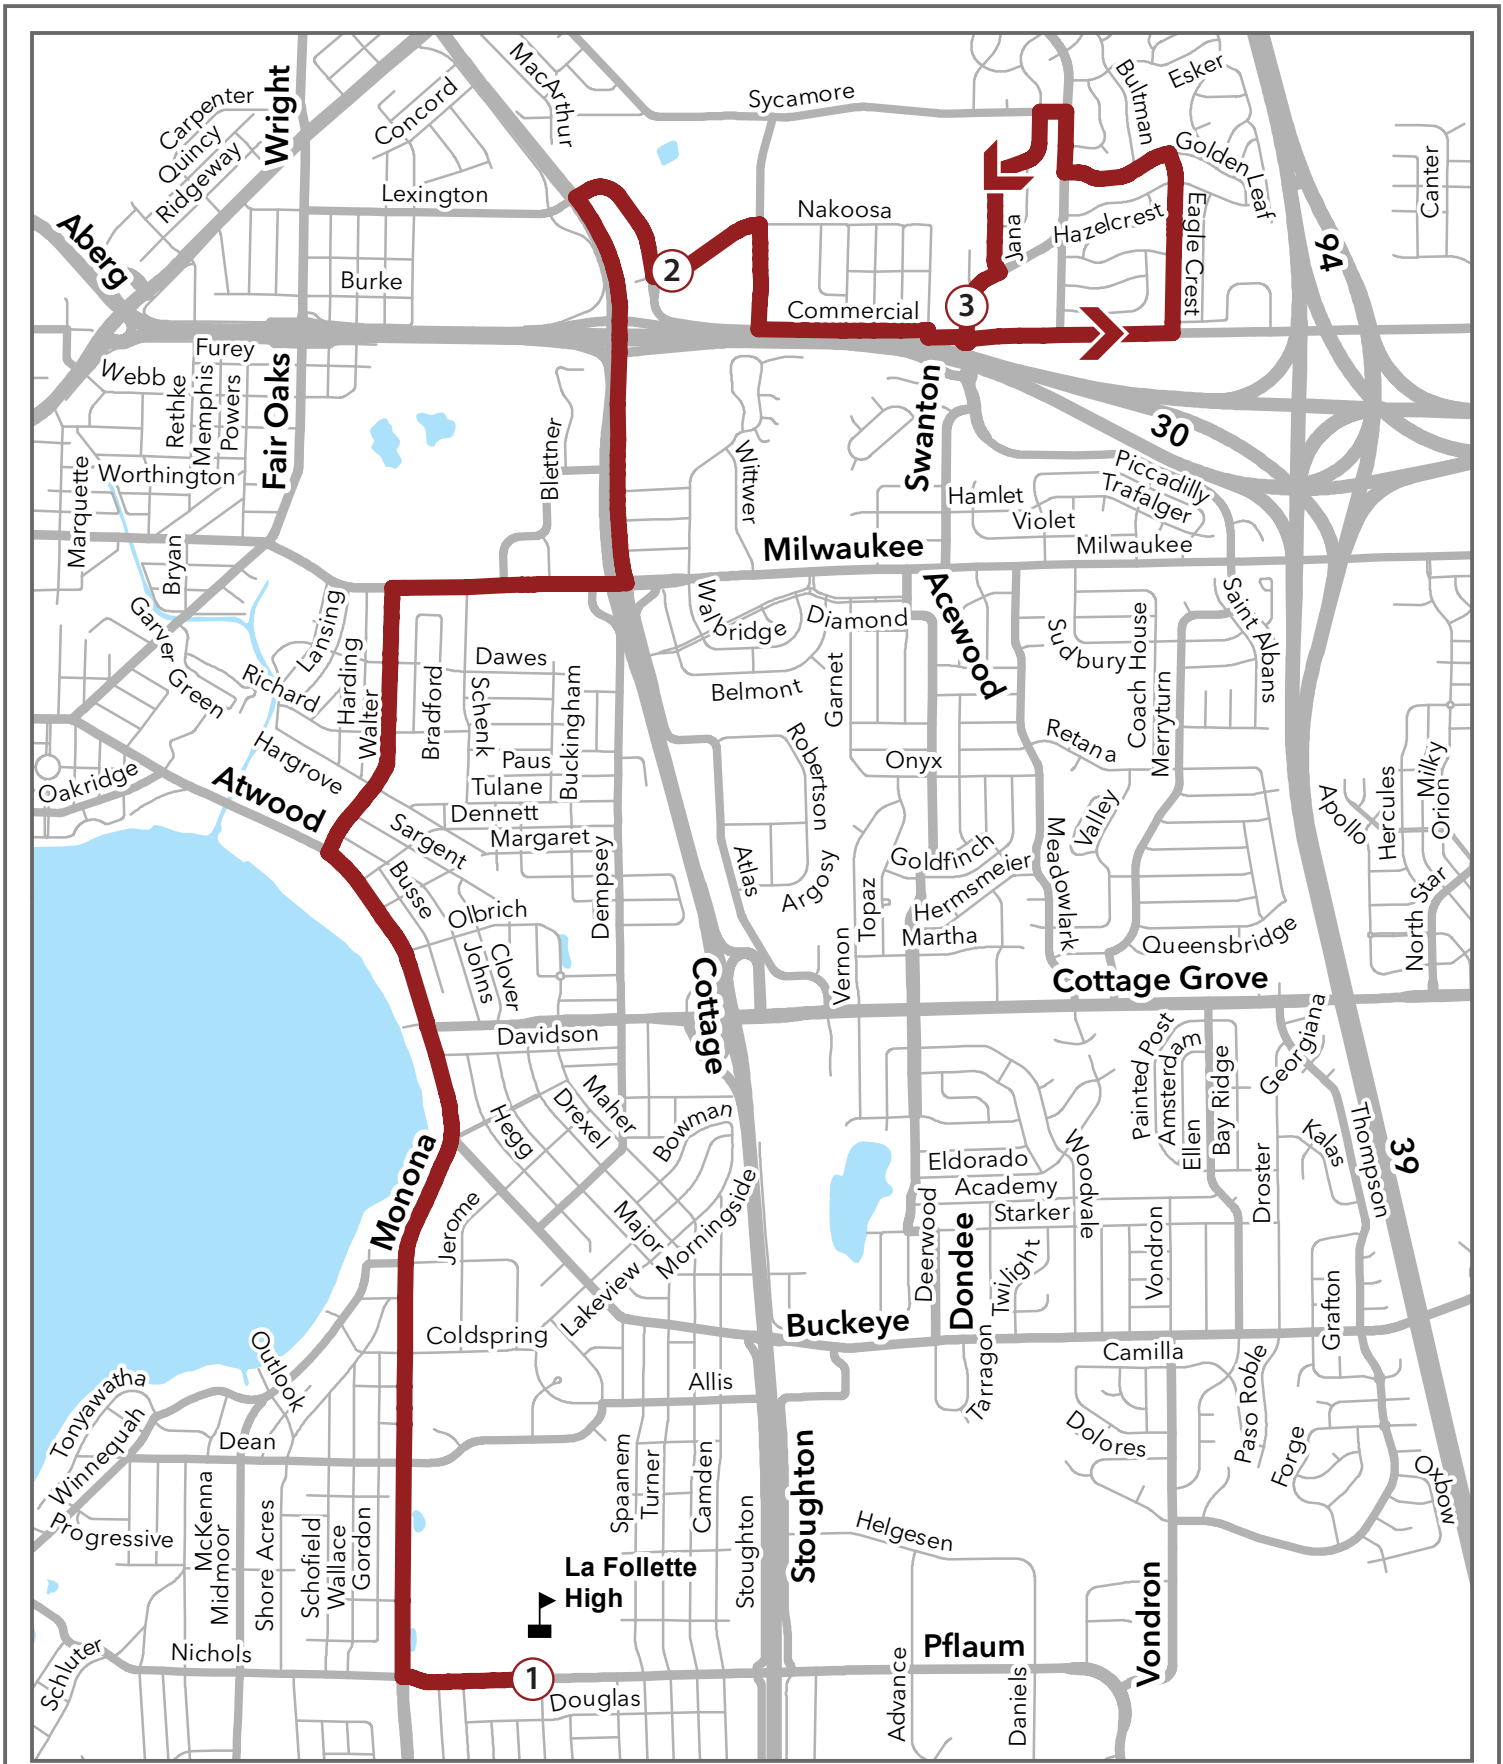

- ① **3:47 PM** **From : PFLAUM RD (Lafollette High)**
To : 613 SYCAMORE
Right MONONA DR
To ATWOOD AVE *COTTAGE GROVE , MARGARET*
Right WALTER ST *ATWOOD , HARGROVE , RICHARD*
Right MILWAUKEE ST *, DAWES*
Left MILWAUKEE-USH 51 RAMP *WALTER , W CORPORATE*
Merge N STOUGHTON RD *, DEMPSEY*
Right COMMERCIAL FRONTAGE RD
- ② **4:03 PM** Left NAKOOSA TRL *COMMERCIAL , WALMART, NAKOOSA*
Right WALSH RD *COMMERCIAL*
Left COMMERCIAL FRONTAGE RD *REDLAND*
Right PULLEY DR
Left COMMERCIAL AVE
Continue COMMERCIAL AVE
Left EAGLE CREST DR ***FAIRVIEW [S], EAGLE CREST [S]***
Left GOLDEN LEAF TRL *EAGLE CREST [S]*
Right N THOMPSON DR *GOLDEN LEAF*
Left SYCAMORE AVE *N THOMPSON [S]*
Left JANA LN *ROCKEFELLER [S], N THOMPSON*
[S]
- ③ **4:13 PM** Right N THOMPSON DR *COMMERCIAL*

613 - Sycamore

Legend

School

Route