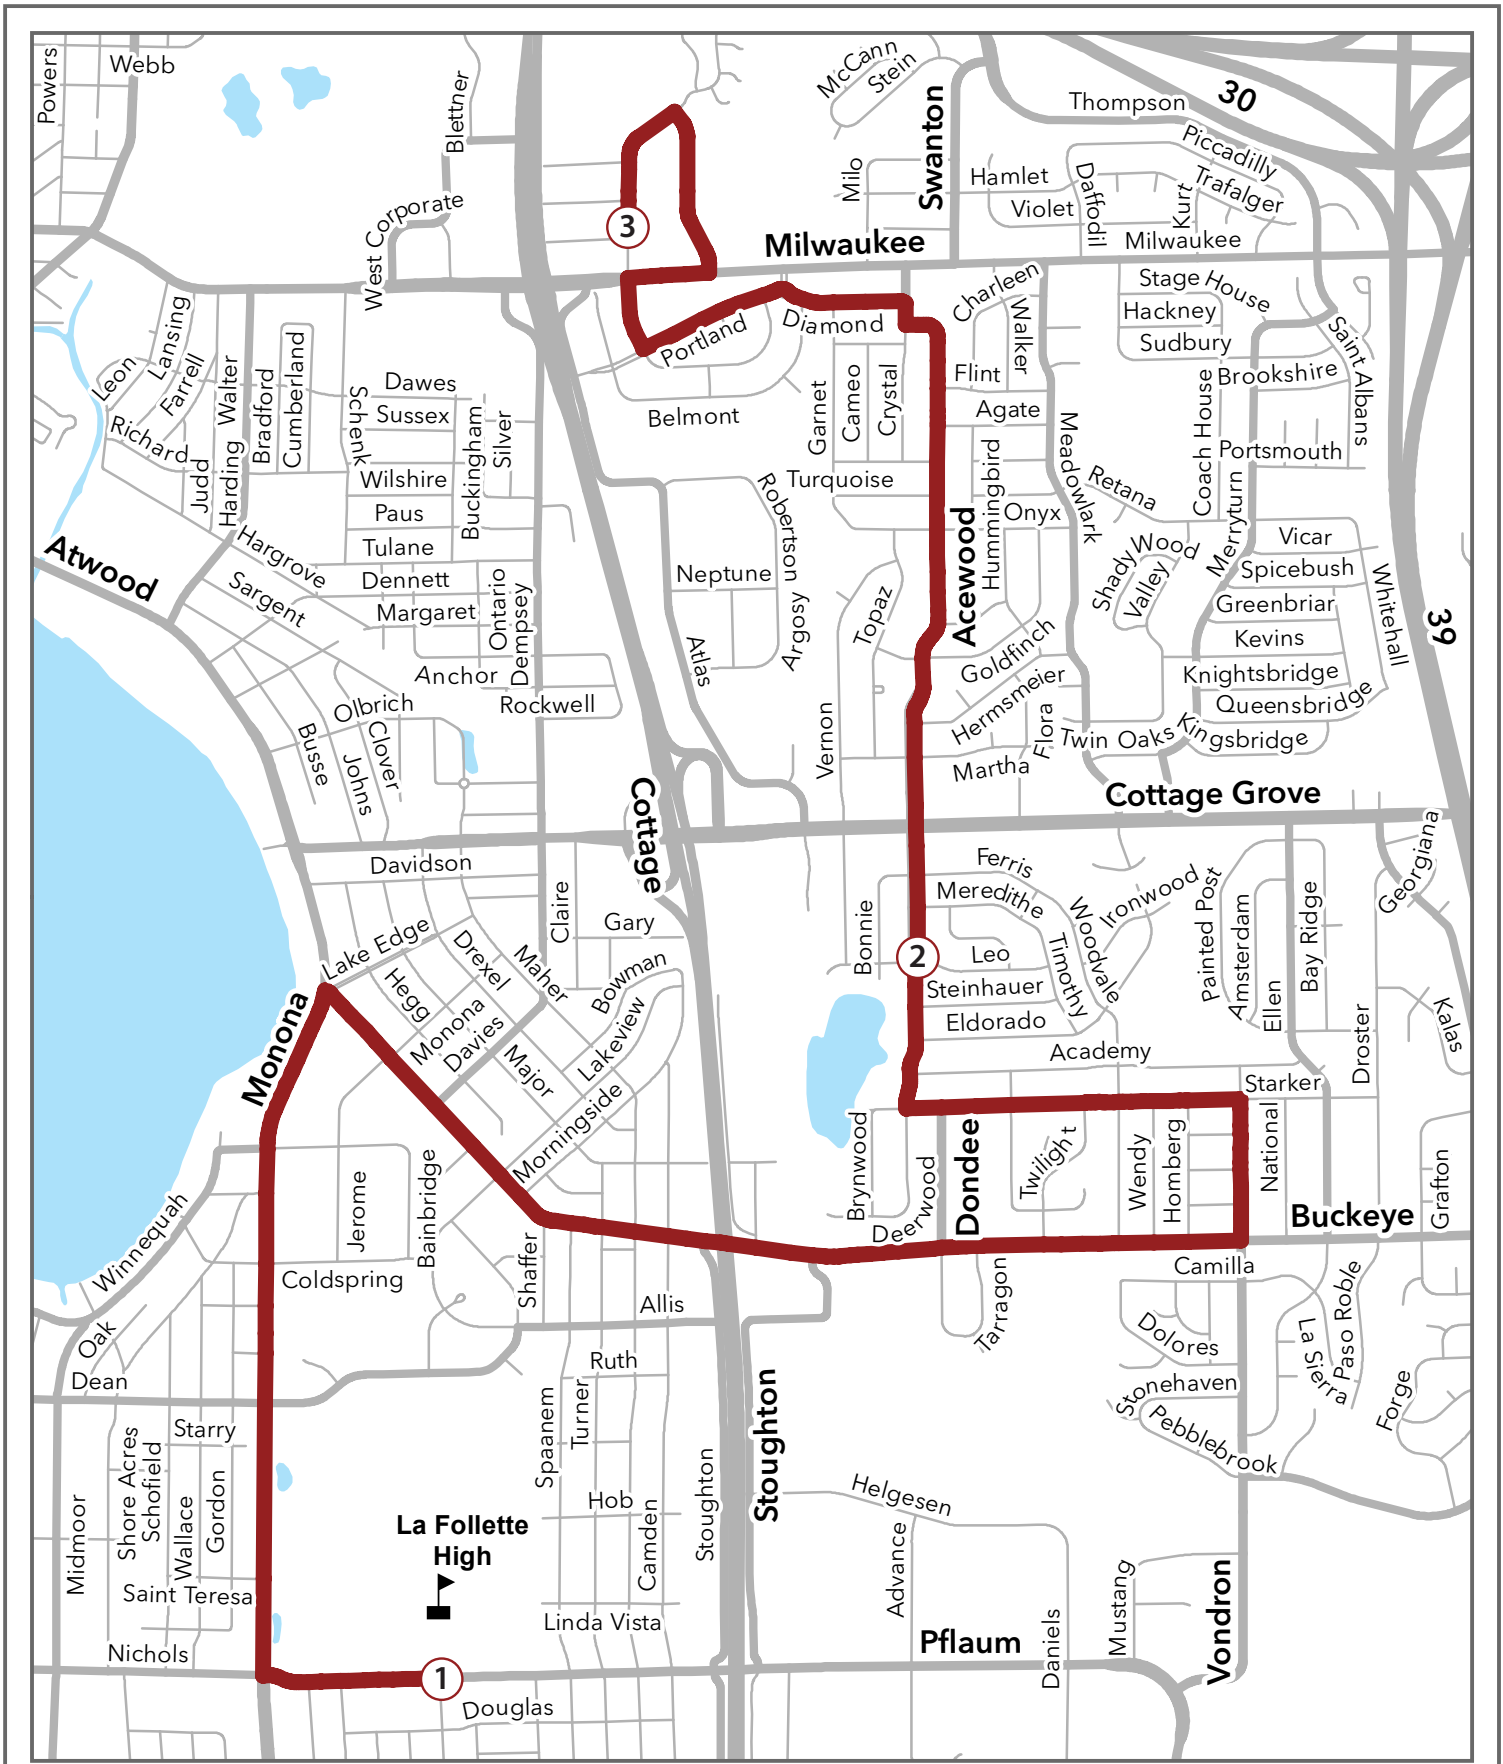

- ① **2:25 PM** **From : REGENT (Capital High)**  
**To : 614 LAFOLLETTE HIGH**  
Via Regent  
Left Franklin *Univeristy Bay*  
Right University  
Continue right University  
Right Highland  
Left Regent *Highland , Breese , Randall , Orchard , Mills*  
Right Park *Regent , Meriter , W Washington , Erin , Fish Hatchery*  
*Fish Hatchery , Olin , Cedar , Wingra , Crosswalk ,*  
*Burr Oak, Buick*  
Right Badger  
Right South Transfer [Loop in and out of South Transfer]
- ② **2:43 PM** Left Badger *Colonial Heights , Overpass , N Rusk*  
Right Rimrock *E Rusk , E Badger*  
Left Moorland *Rimrock , Badger , Fell , Wayland , Manor*  
TO South Towne *Industrial , Royal*  
Right/ To Broadway *Frazier , Hoboken , WPS , Bridge*  
Left S Stoughton  
Left Pflaum
- ③ **3:10 PM** **ARRIVE LAFOLLETTE HIGH**

- ① **3:47 PM** **From : PFLAUM RD (Lafollette High)**  
**To : 614 ACEWOOD**  
Right MONONA DR *BUCKEYE*  
*S STOUGHTON E , DONDEE ,*  
Right BUCKEYE RD *TWILIGHT , WOODVALE*  
Left VONDRON RD *E BUCKEYE*
- Left STARKER AVE *VONDRON , WOODVALE , ANGEL*  
*CREST , ACEWOOD*
- ② **4:05 PM** Right ACEWOOD BLVD *LEO , COTTAGE GROVE , GOLDFINCH ,*  
cross Cottage Grove *ONYX , AGATE*  
Right CRYSTAL LN *CRYSTAL [S]*  
Left DIAMOND DR *DIAMOND [S], WALBRIDGE [S]*  
Left PORTLAND PKWY  
Right S WALBRIDGE AVE  
Right MILWAUKEE ST *MILWAUKEE [S], WALBRIDGE [S]*  
Left WITTWER RD *ALVAREZ [S]*
- ③ **4:14 PM** Left N WALBRIDGE AVE

## Legend

School

Route