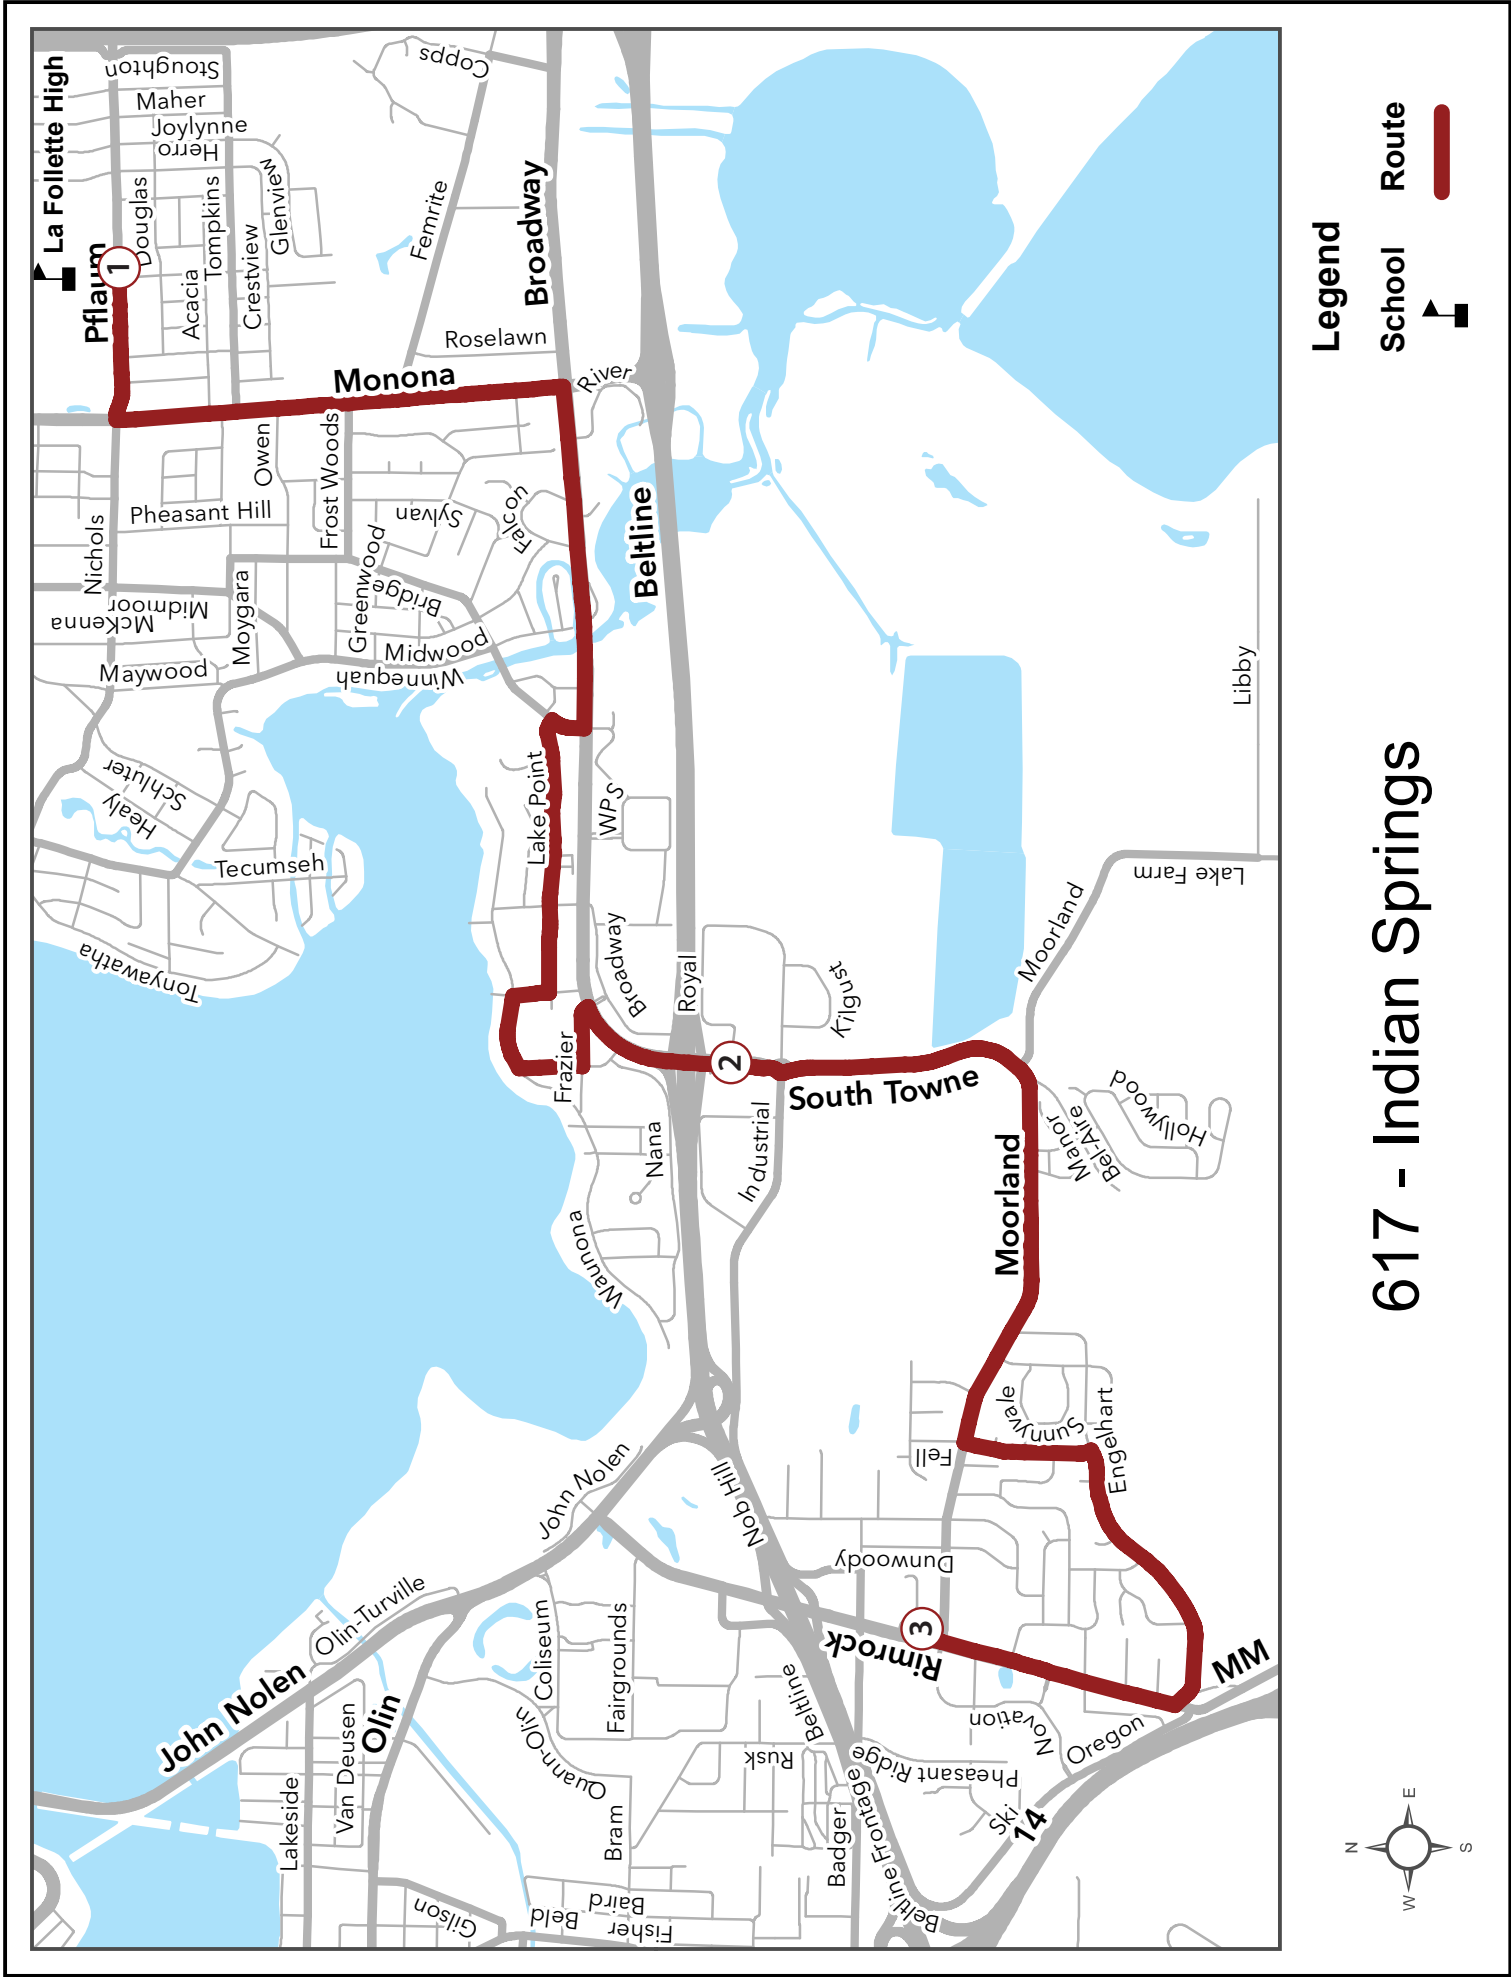

- ① **3:47 PM** **From : PFLAUM RD (Lafollette High)**  
**To : 617 INDIAN SPRINGS**  
Right MONONA DR  
Right W BROADWAY  
Right BRIDGE RD  
Left LAKE POINT DR *BRIDGE , WEBER , HOBOKEN , FAYETTE [S]*  
Right FAYETTE AVE  
Left WAUNONA WAY  
Left RAYWOOD RD  
Left FRAZIER AVE  
Right W BROADWAY *FRAZIER*
- ② **4:00 PM** Left SOUTH TOWNE DR *ROYAL , INDUSTRIAL*  
Left MOORLAND RD *MANOR*  
Right MOORLAND RD *WAYLAND , FELL*  
Left FELL RD  
Right ENGELHART DR *FELL , SETTLEMENT*
- ③ **4:12 PM** Right RIMROCK RD *ANDERBERG , MALONEY , KENT ,  
MOORLAND*

# 617 - Indian Springs

- Legend**
- School 
  - Route 