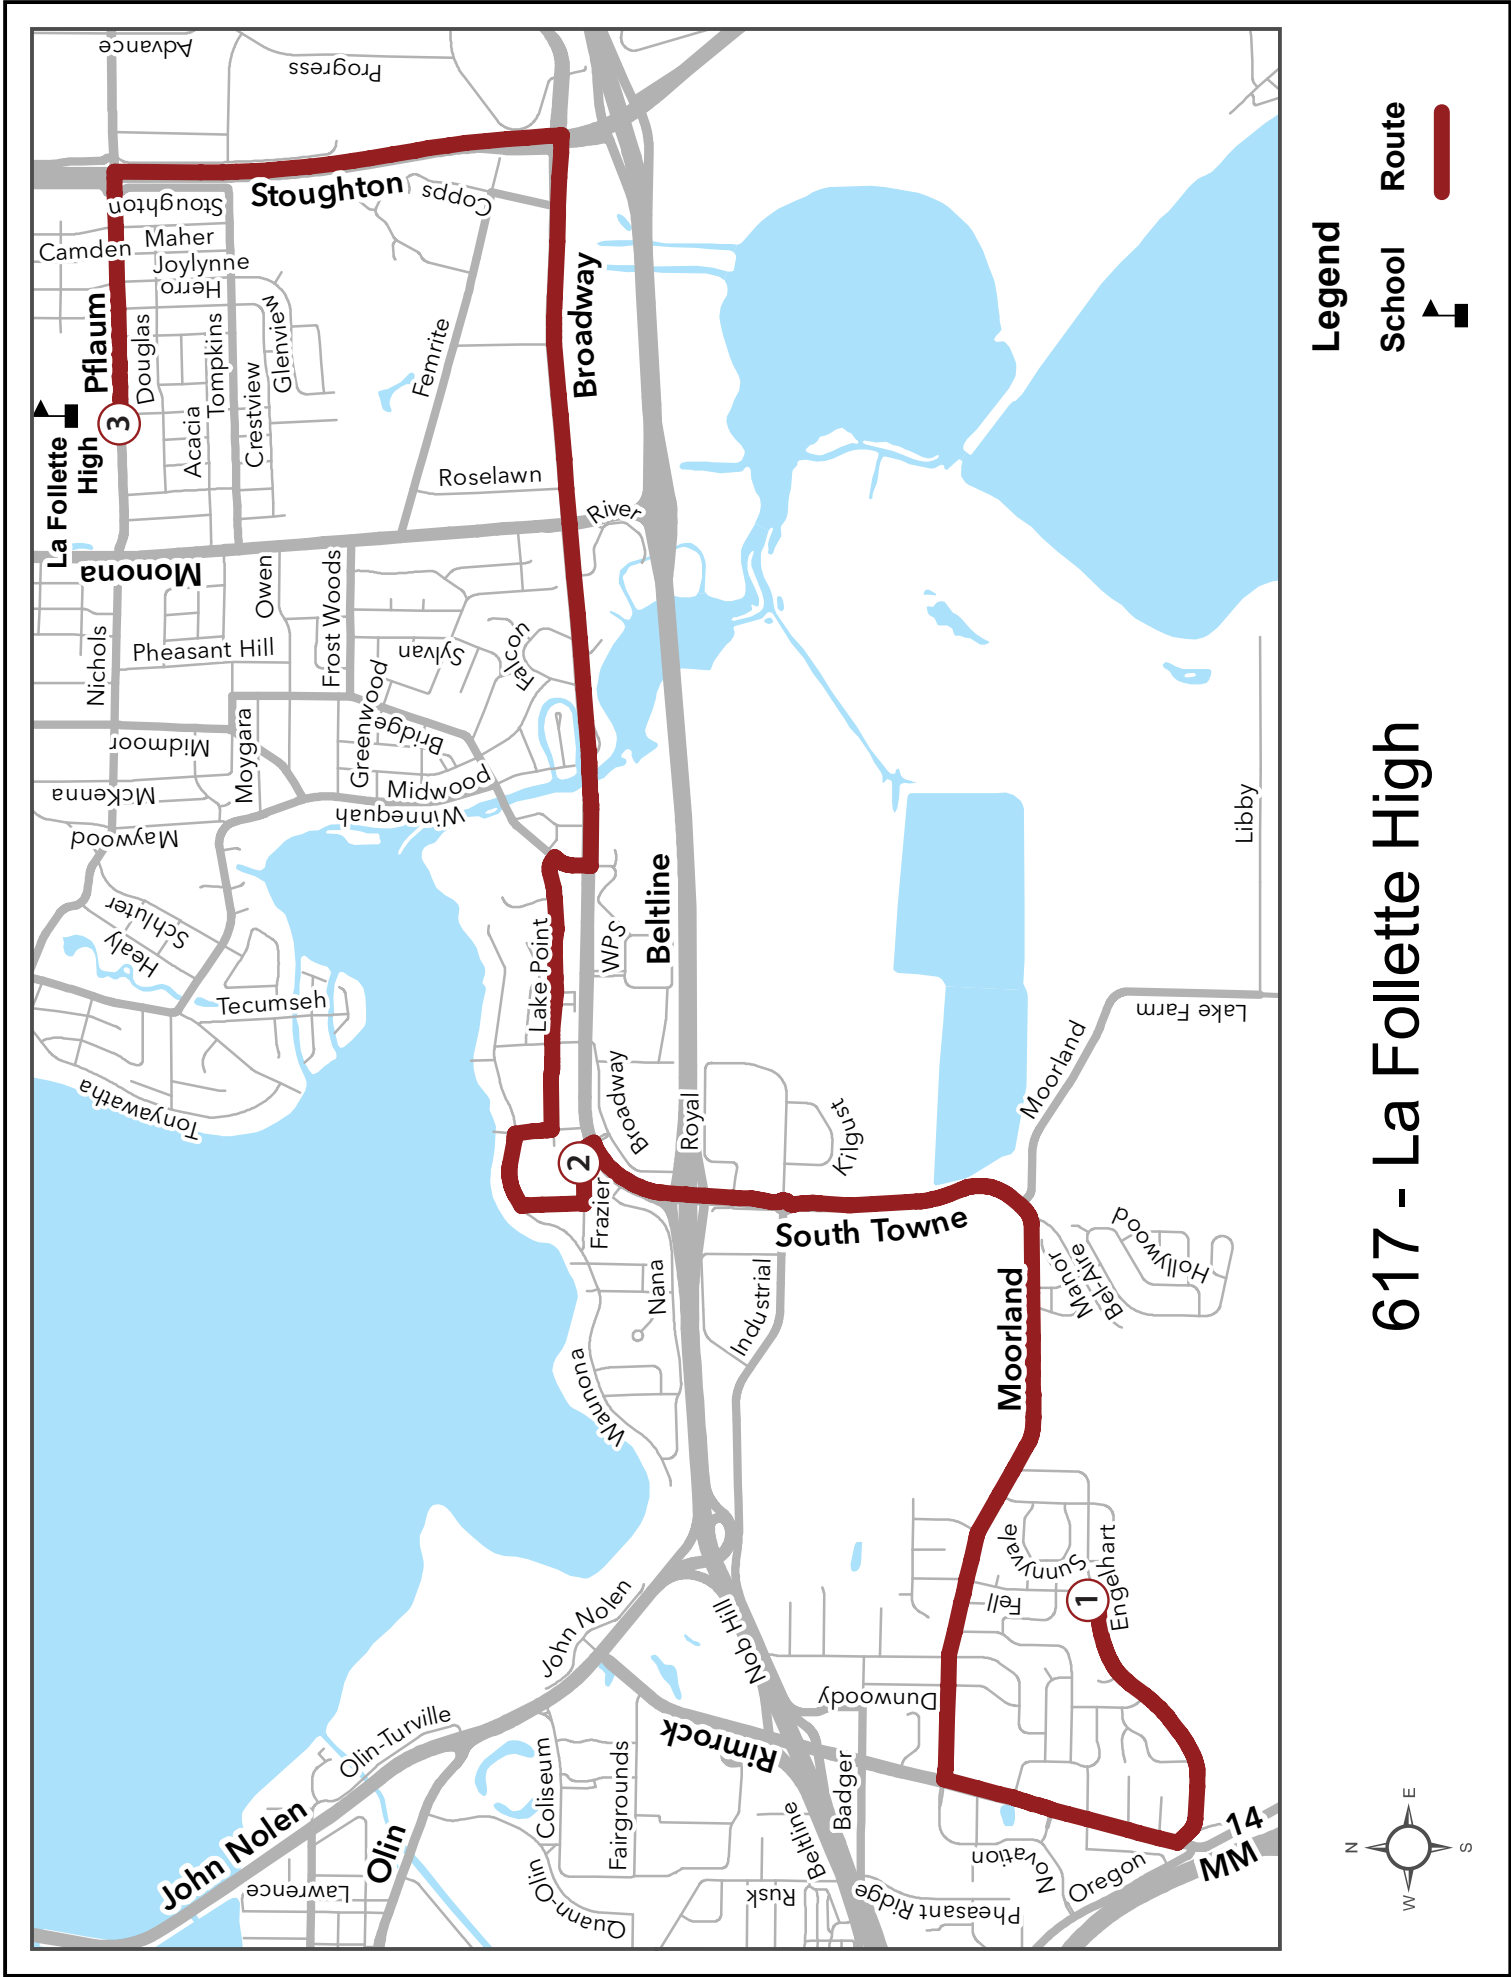

- ① **7:25 AM** From : ENGELHART DR & FELL
To : 617 LAFOLLETTE
Via ENGELHART *SETTLEMENT [S], ARTESIAN [S]*
To ANDERBERG DR
Right RIMROCK RD *ANDERBERG , MALONEY , KENT*
Right MOORLAND RD *RIMROCK , BADGER , FELL ,*
Left/TO SOUTH TOWNE DR *WAYLAND , MANOR*
To W BROADWAY *INDUSTRIAL , ROYAL*
- ② **7:35 AM** Left FRAZIER AVE *W BROADWAY [S]*
Right RAYWOOD RD
Right WAUNONA WAY
Right FAYETTE AVE
Left LAKE POINT DR *FAYETTE [S], HOBOKEN , WEBER ,*
Right BRIDGE RD *BRIDGE*
Left W BROADWAY
Left S STOUGHTON RD
Left PFLAUM RD
- ③ **7:55 AM** ARRIVE PFLAUM @ LAFOLLETTE HIGH

617 - La Follette High

Legend
 School 
 Route 