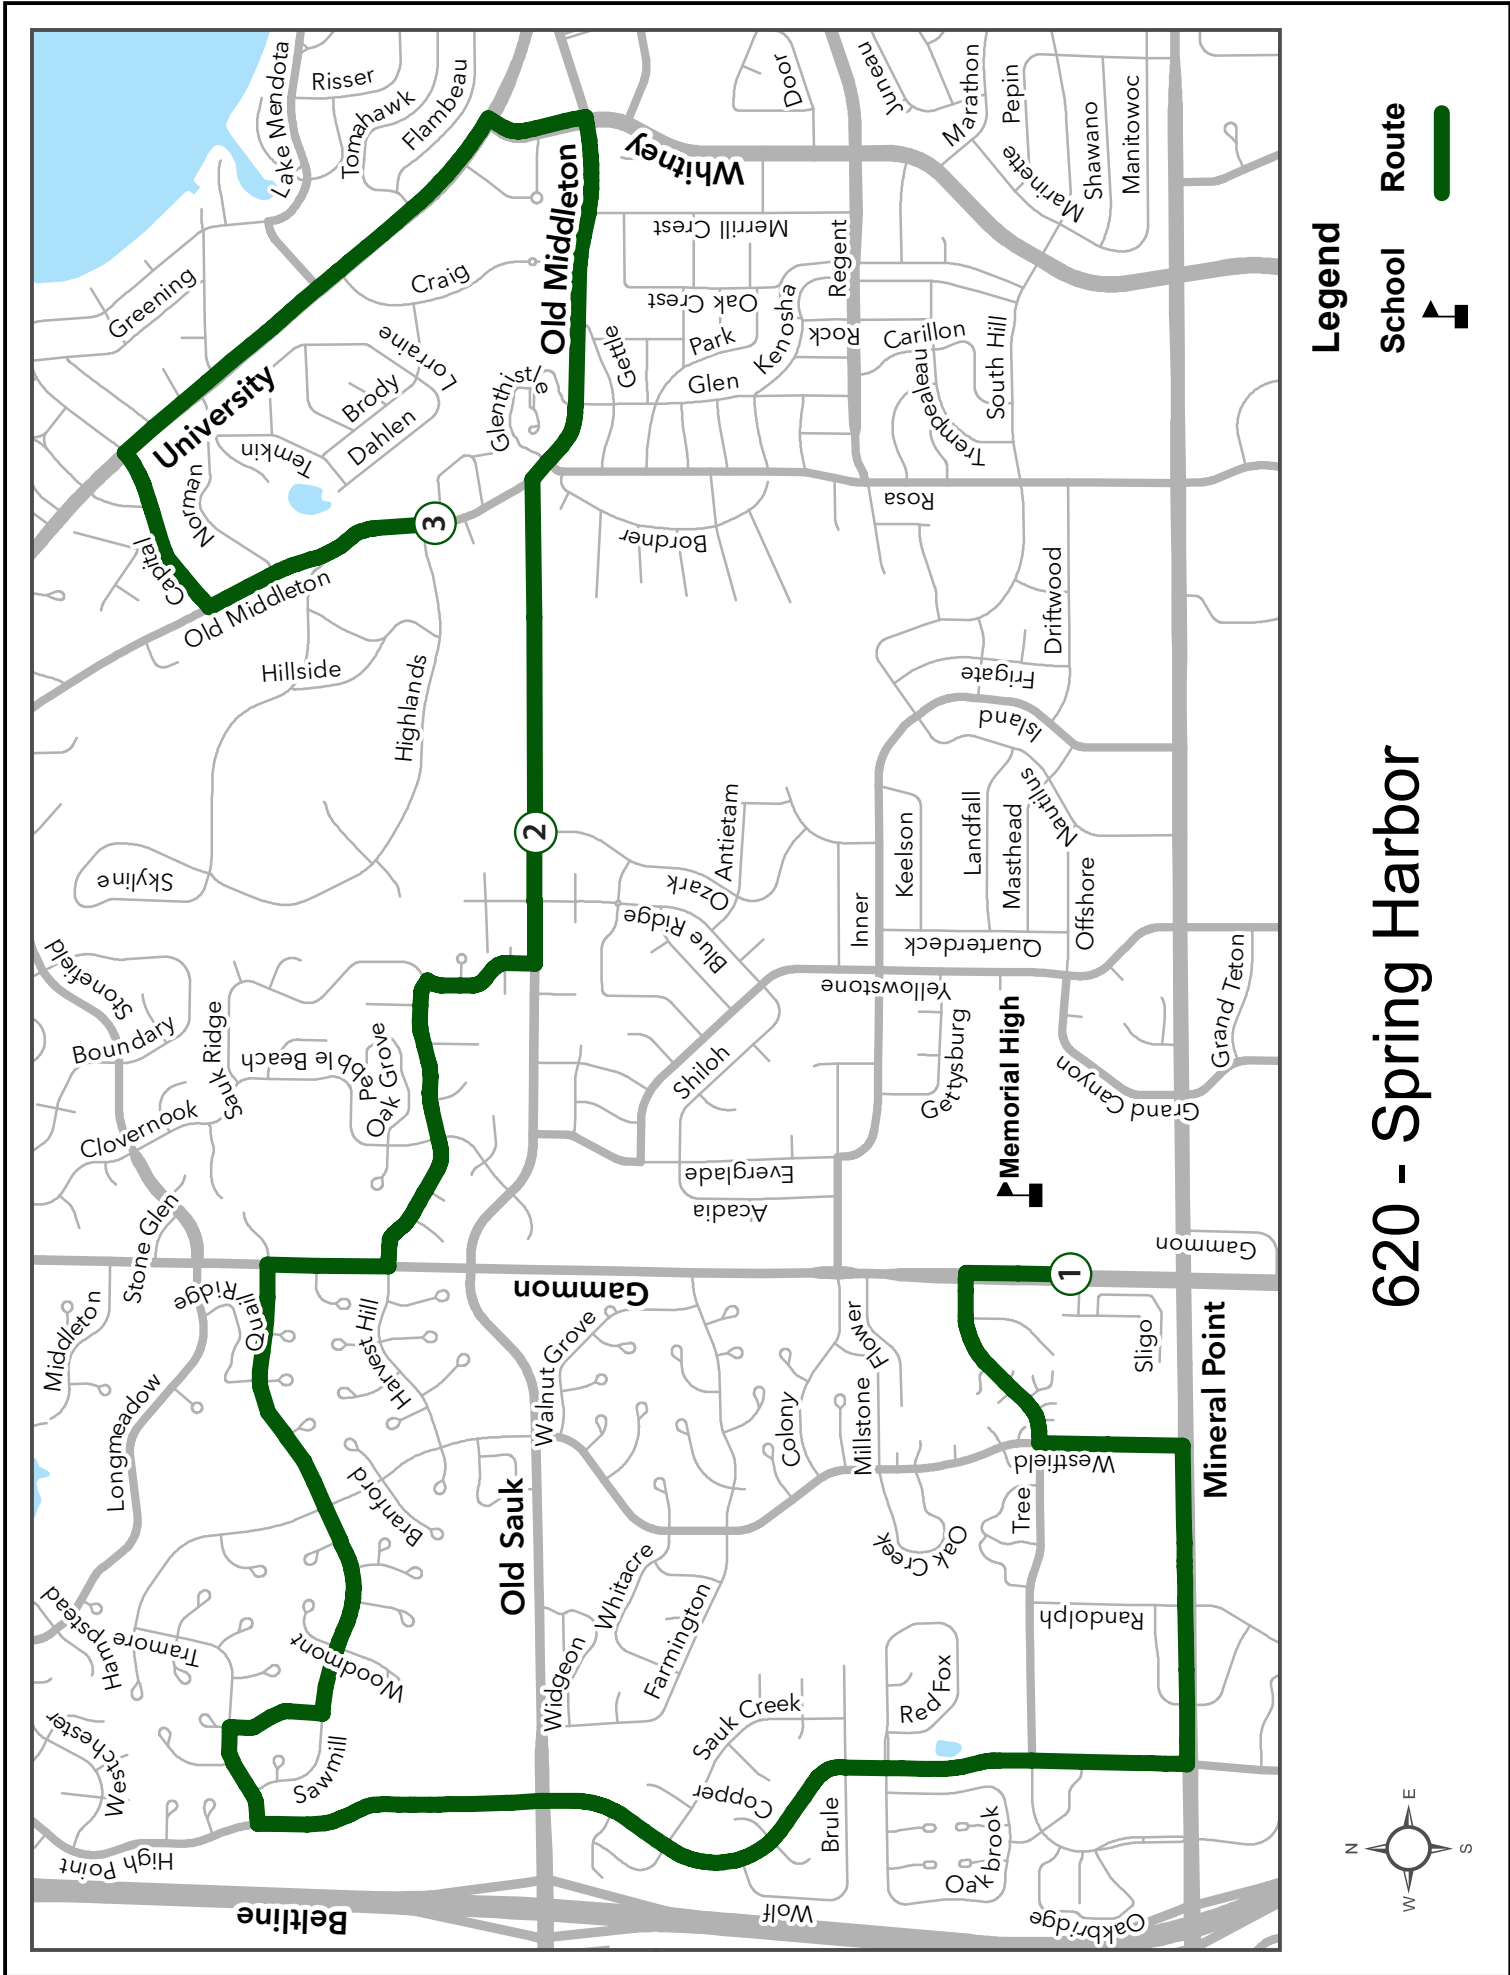

① **3:47 PM From: MEMORIAL HIGH
To : 620 SPRING HARBOR**

Left TREE LN
Left S WESTFIELD RD
Right MINERAL POINT RD
Right S HIGH POINT RD

Right TRAMORE TRL
Right DARIEN DR

Left SAWMILL RD
Right N GAMMON RD
Left HARVEST HILL RD
Right SAUK RIDGE TRL

*BRULE , SAUK CREEK , OLD SAUK [S],
CROSSWALK [S], TRAMORE [S]
DARIEN [S]*

*WOODMONT [S], N WESTFIELD [S]
SAWMILL*

*PEBBLE BEACH [S], SAUK RIDGE [S]
OLD SAUK [S]*

② **4:04 PM** Left OLD SAUK RD
Right OLD MIDDLETON RD
Left N WHITNEY WAY

*OZARK ,CRESTWOOD SCHOOL
N ROSA , GETTLE , N WHITNEY*

Left UNIVERSITY AVE

*N WHITNEY , FLAMBEAU , SPRING HARBOR ,
NORMAN*

Left CAPITAL AVE

UNIVERSITY [S], OLD MIDDLETON [S]

③ **4:11 PM** Left OLD MIDDLETON RD

N HIGHLANDS [S], S HIGHLANDS [S]

620 - Spring Harbor

Legend

- School 
- Route 