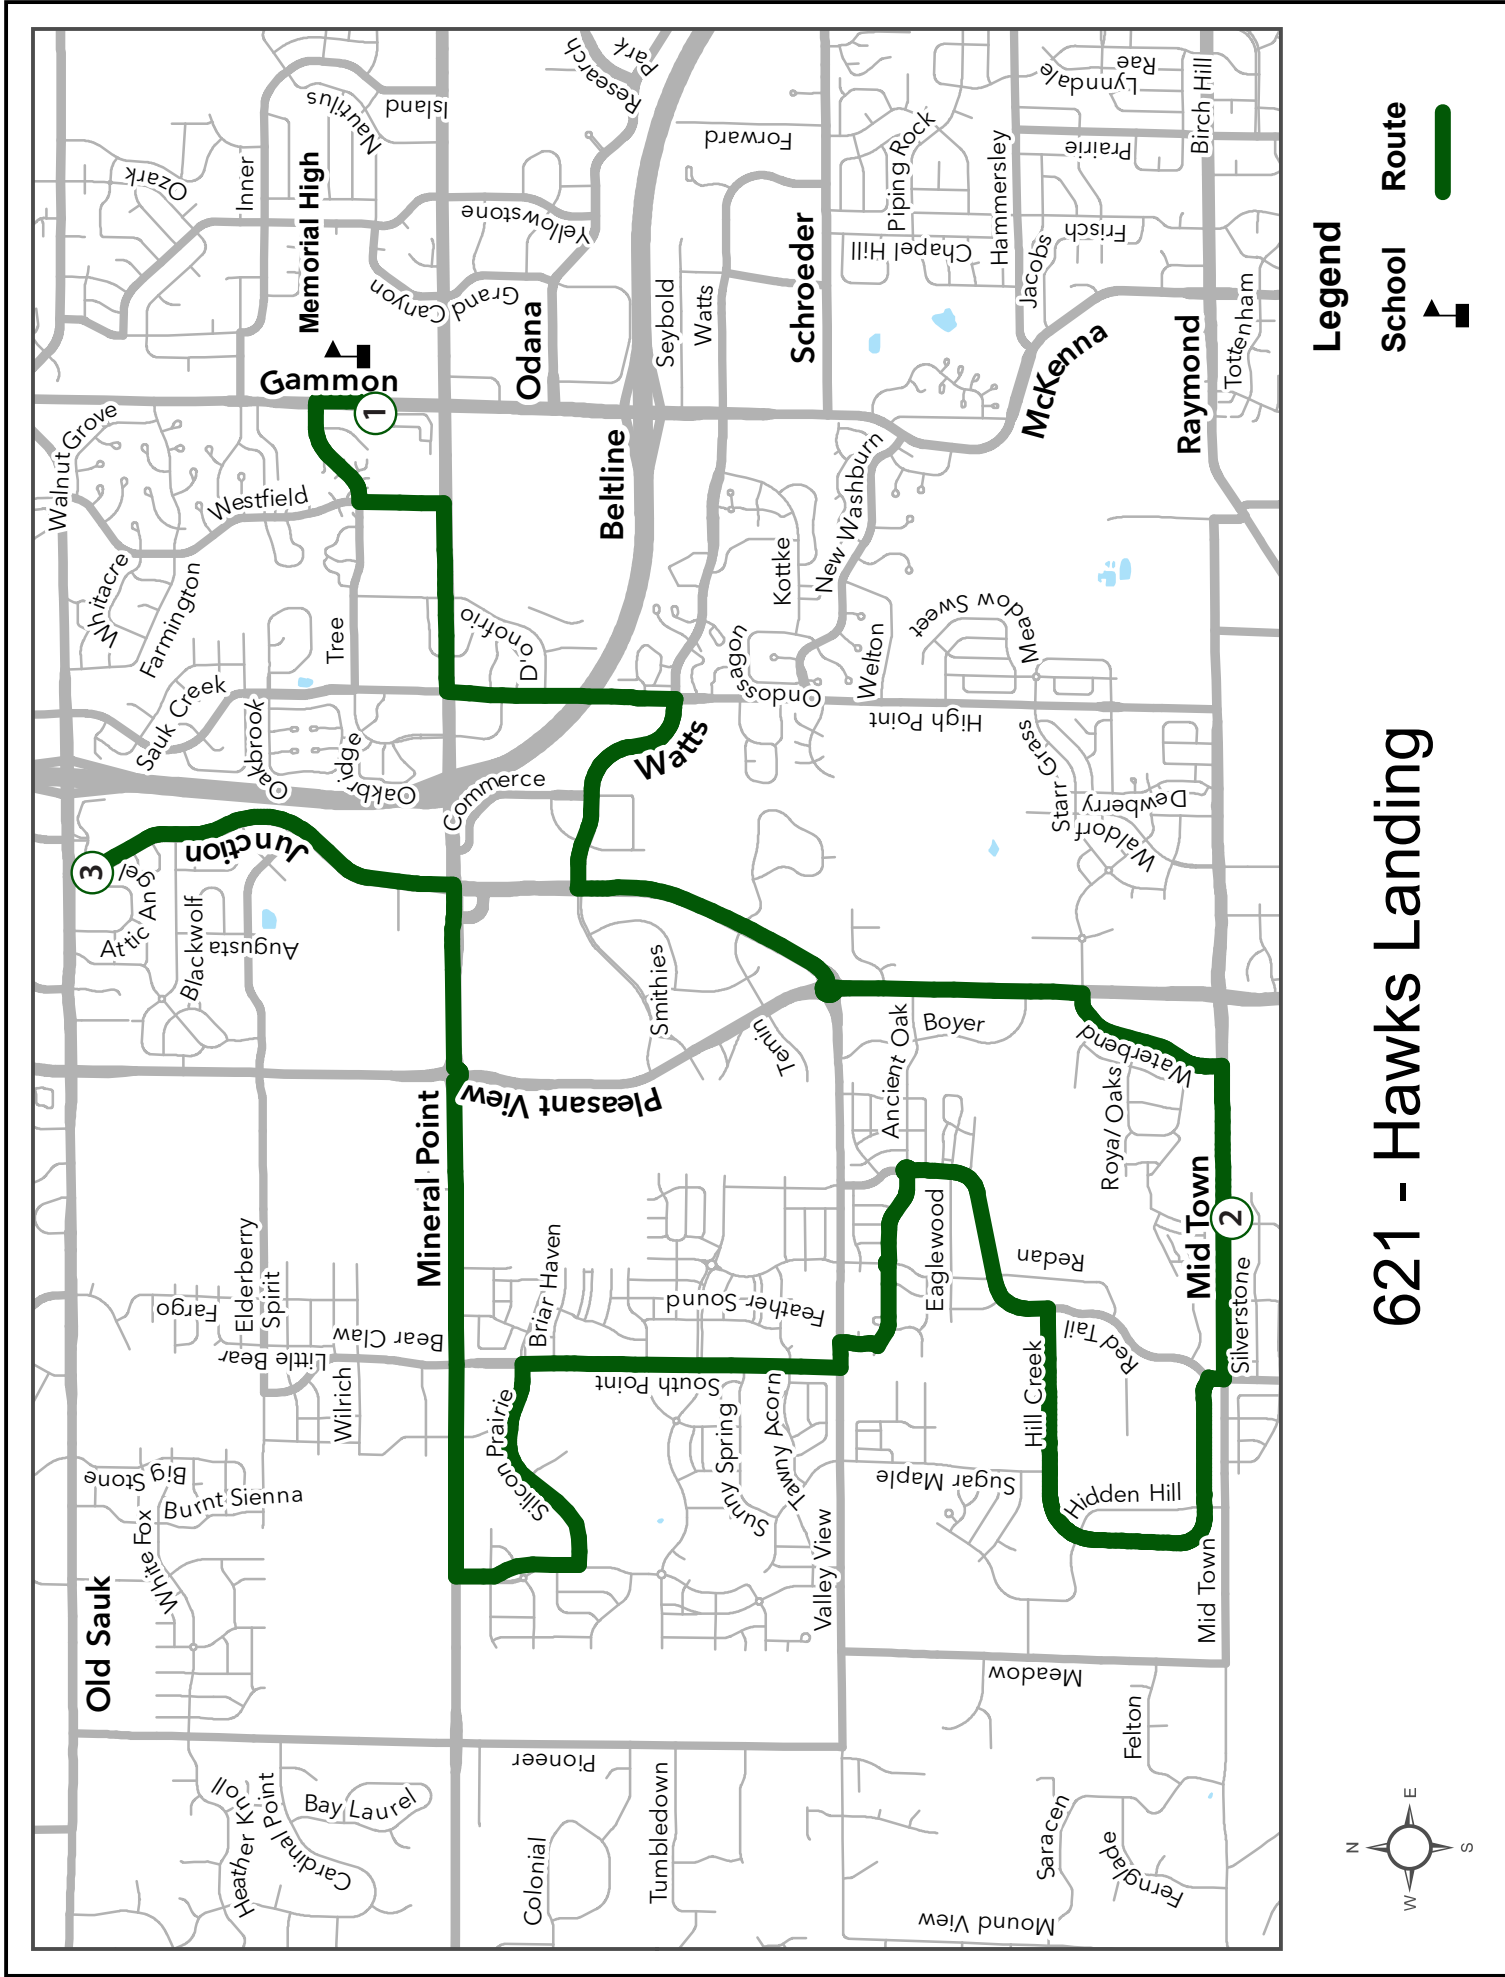

- ① **3:47 PM** **From: MEMORIAL HIGH**
To : 621 HAWKS LANDING
Left TREE LN
Left S WESTFIELD RD
Right MINERAL POINT RD
Left S HIGH POINT RD
Right WATTS RD *S HIGH POINT , PRINCETON CLUB , COMMERCE*
Left S JUNCTION RD *WATTS [S]*
3rd Right at Traffic Circle
To S PLEASANT VIEW RD *ANCIENT OAK [S]*
Right WATERBEND DR *NELSON [S], FAIRWAY OAKS [S]*
Right MID TOWN RD *HAWKS LANDING*
Right RED TAIL DR *SHADOW WOOD [S]*
Left SHADOW WOOD DR *HIDDEN HILL [S]*
To SHADY POINT DR *HIDDEN HILL [S]*
Right HILL CREEK DR *SUGAR MAPLE [S], RED TAIL [S]*
Left RED TAIL DR *REDAN [S]*
To LONE OAK LN *ANCIENT OAK [S]*
Left ANCIENT OAK LN *REDAN [S], TALL PINES [S]*
Right TALL PINES WAY
Left VALLEY VIEW RD
Right SOUTH POINT RD *TAWNY ACORN [S], HARVEST MOON [S], BRIAR HAVEN*
Left SILICON PRAIRIE PKWY *[S]*
Right SUGAR MAPLE LN *SUGAR MAPLE [S]*
Right W MINERAL POINT RD *RUSTLING BIRCH [S]*
Left JUNCTION RD *MINERAL POINT , TARGET , PICK N SAVE , ELDERBERRY ,*
U W HEALTH , CITY CENTER W , OLD SAUK
- ② **4:01 PM**
- ③ **4:25 PM**

621 - Hawks Landing

Legend

- School
- Route