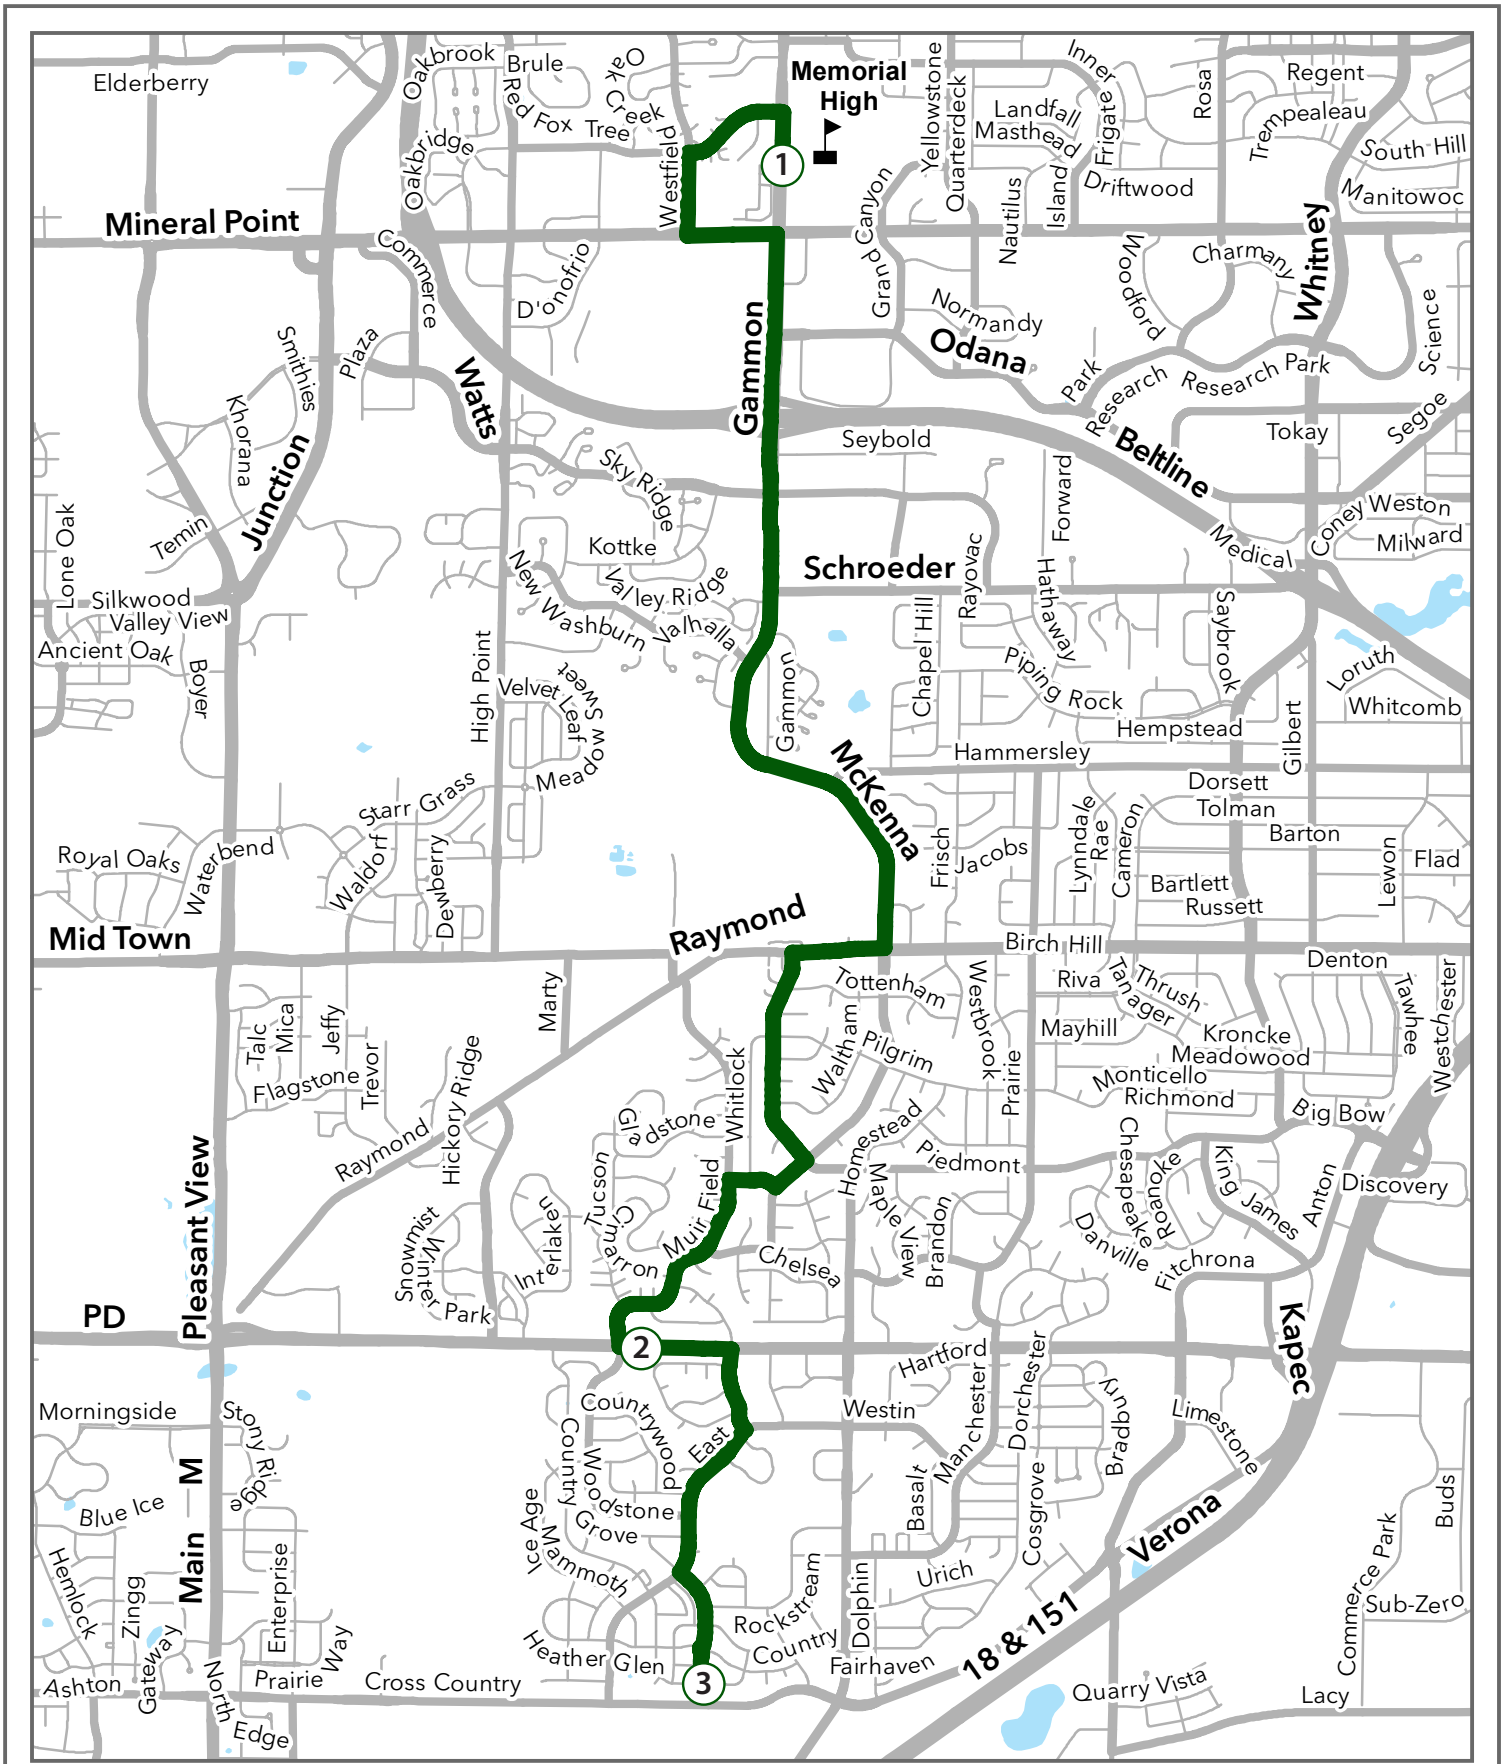

- ① **3:47 PM** From: MEMORIAL HIGH
To : 624 COUNTRY GROVE
Left TREE LN
Left S WESTFIELD RD
Right MINERAL POINT RD
Right S GAMMON RD

To MCKENNA BLVD
Right RAYMOND RD
Left CANTERBURY RD
Right MCKENNA BLVD
Right LANCASTER LN

Left MUIR FIELD RD
- SCHROEDER , GAMMON
MORRAINE VIEW , ELVER PARK ,
HAMMERSLEY , PARK HEIGHTS
MCKENNA
RAYMOND [S], PILGRIM [S], WALTHAM [S]

MCKENNA [S]

LANCASTER , CARNWOOD , SILVERTON ,
TUCSON*
- ② **4:06 PM** Left MCKEE RD

Right TANGLEWOOD DR

Right EAST PASS
- MUIR FIELD

MCKEE [S], BIRCHSTONE [S]

TANGLEWOOD [S], WOODSTONE [S],
STONEBRIDGE [S]*
- ③ **4:12 PM** Left STONEBRIDGE DR
- FROSTED LEAF [S], MAMMOTH [S]*

624 - Country Grove

Legend

School

Route