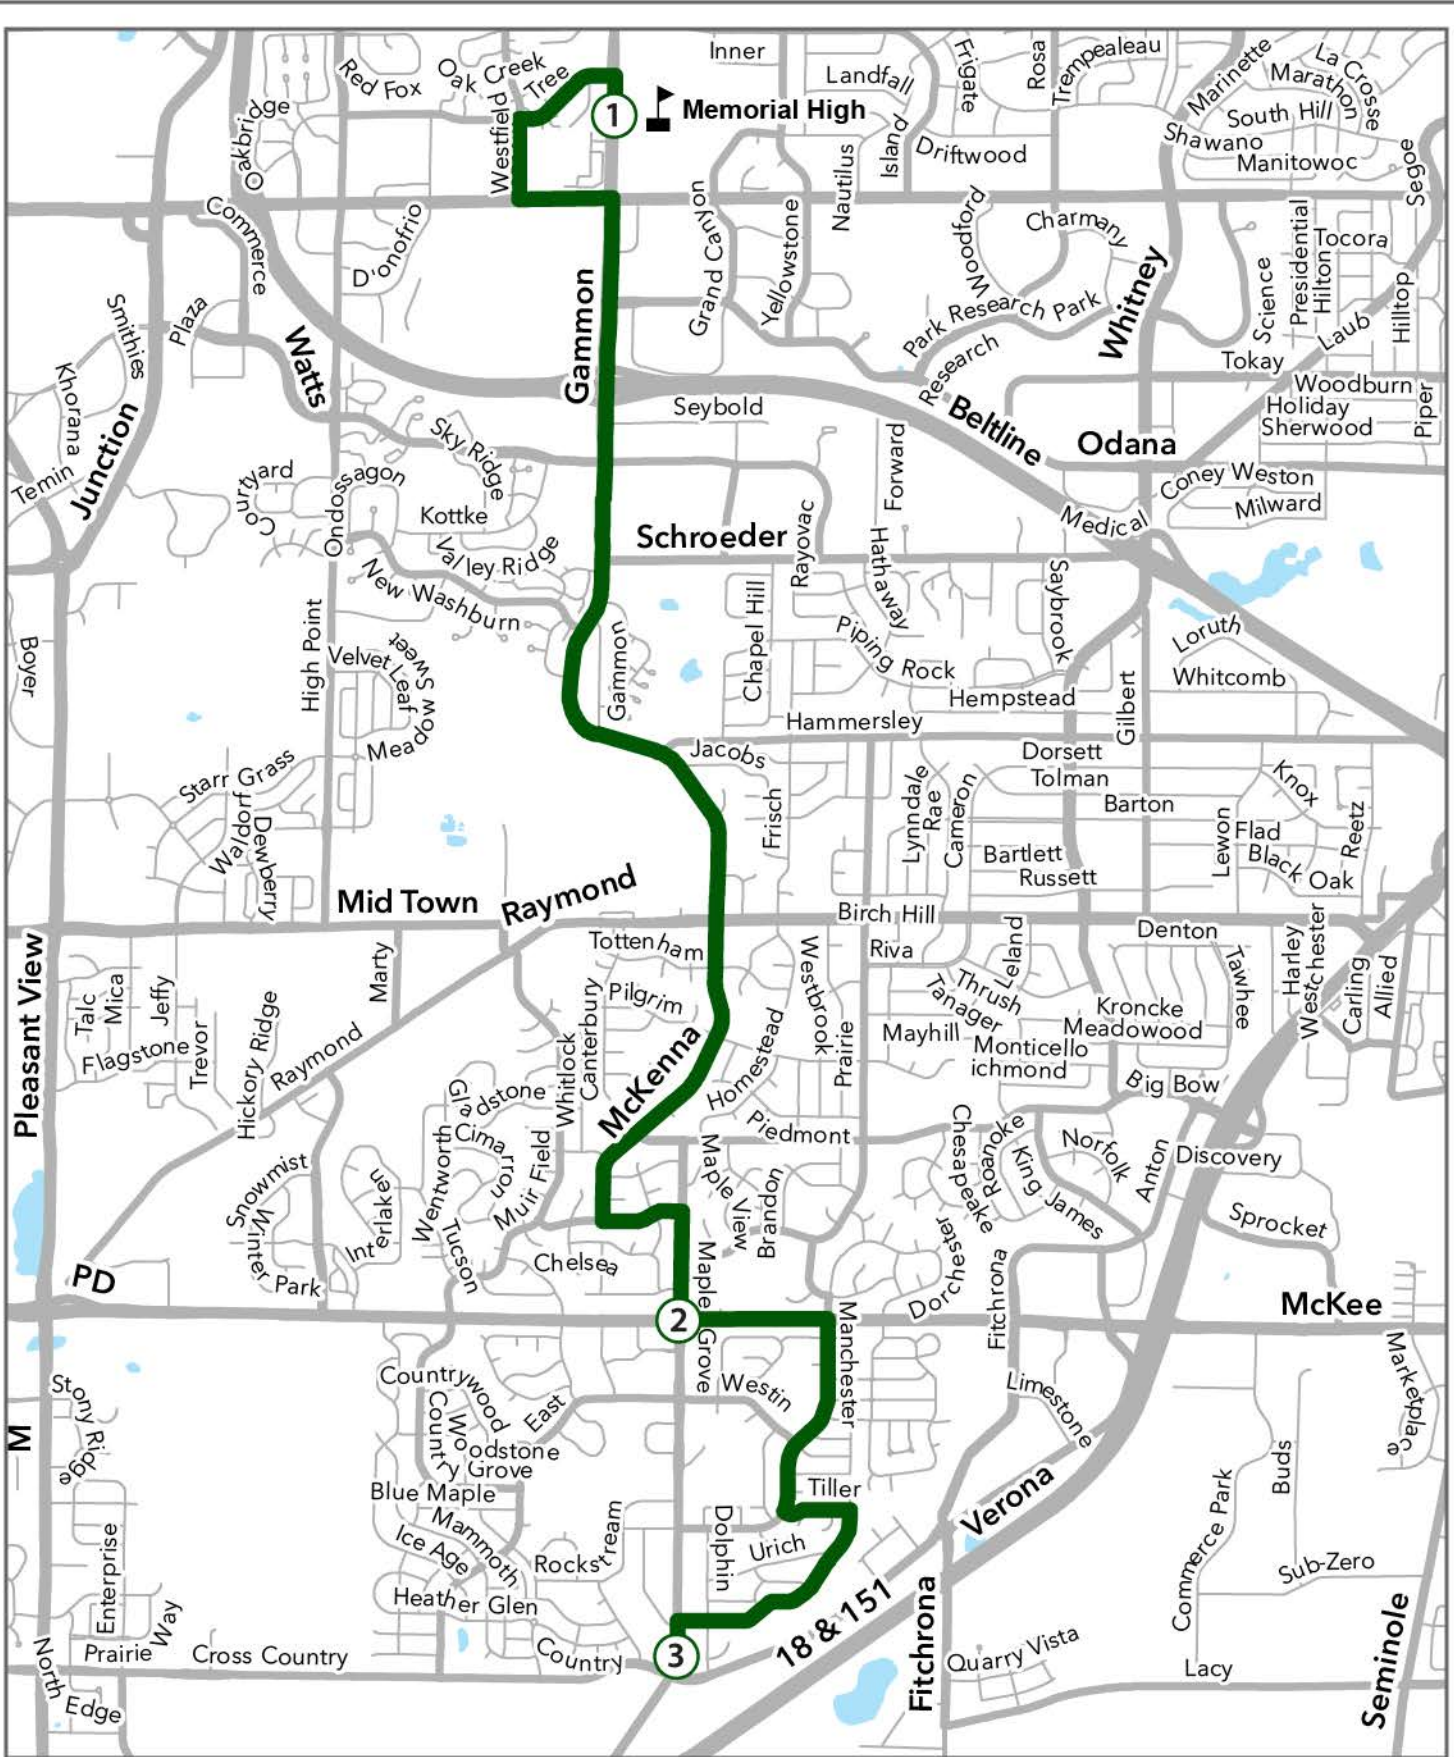

625 - Manchester

Legend

School

Route