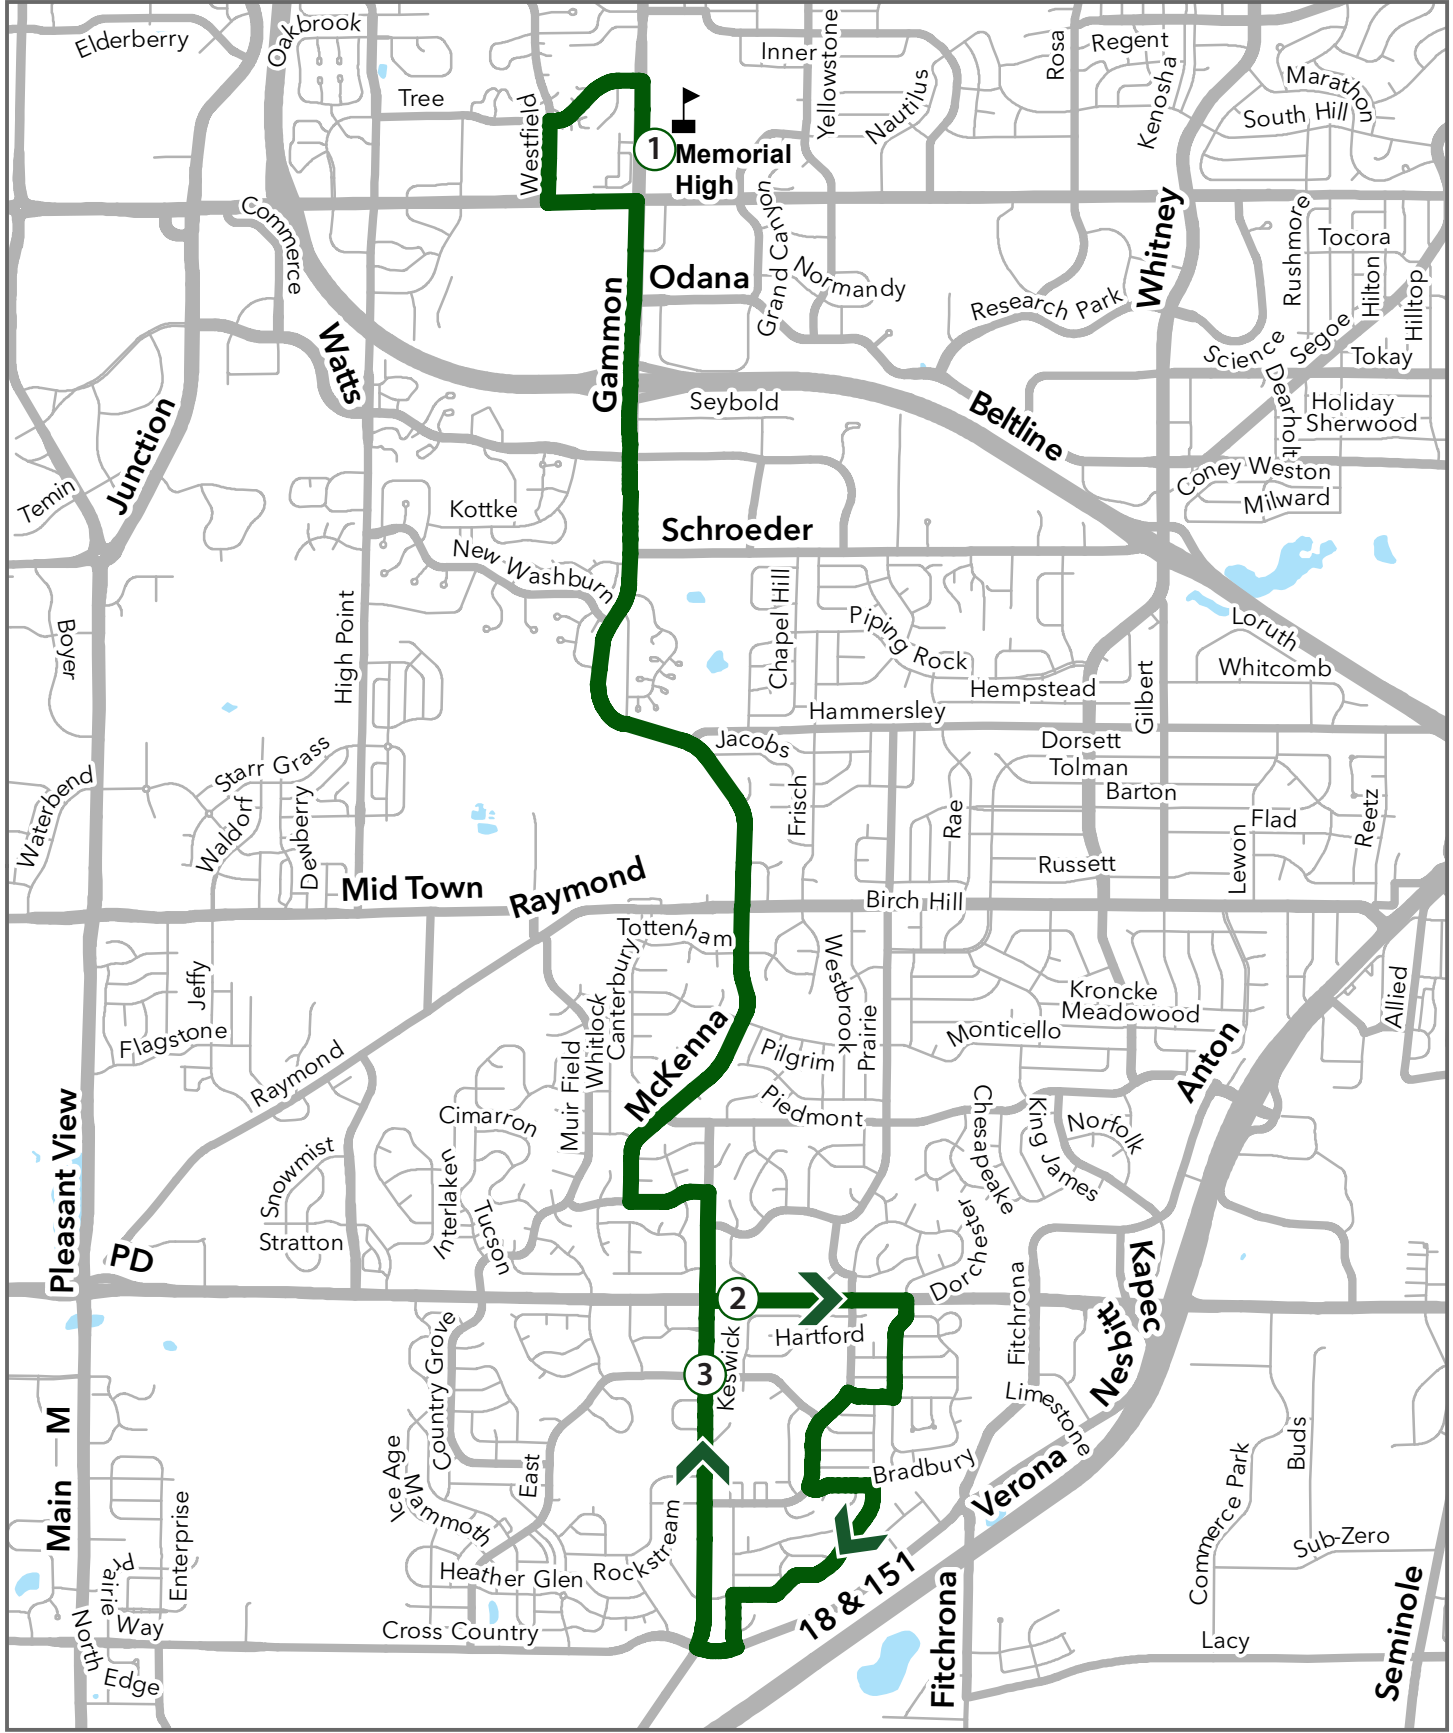

Left CARNWOOD RD  
Right MAPLE GROVE DR

*MCKENNA [S], MAPLE GROVE [S]  
CHESTER [S]*

② **4:05 PM** Left MCKEE RD  
Right DORCHESTER WAY  
Right SANDSTONE DR  
Left MANCHESTER RD  
Left TILLER TRL  
Right COSGROVE DR  
To FAIRHAVEN RD  
Left DOLPHIN DR  
Right NESBITT RD

*MAPLE GROVE  
MCKEE [S], SANDSTONE [S]*

*MANCHESTER [S]*

*WESTIN [S]*

*MANCHESTER [S], COSGROVE [S]*

*TONKINESE [S], DALLAS [S]*

*DOLPHIN [S]*

③ **4:18 PM** Right MAPLE GROVE DR

*NESBITT , MANCHESTER , WESTIN*

# 625 - Manchester

## Legend

School

Route

Seminole