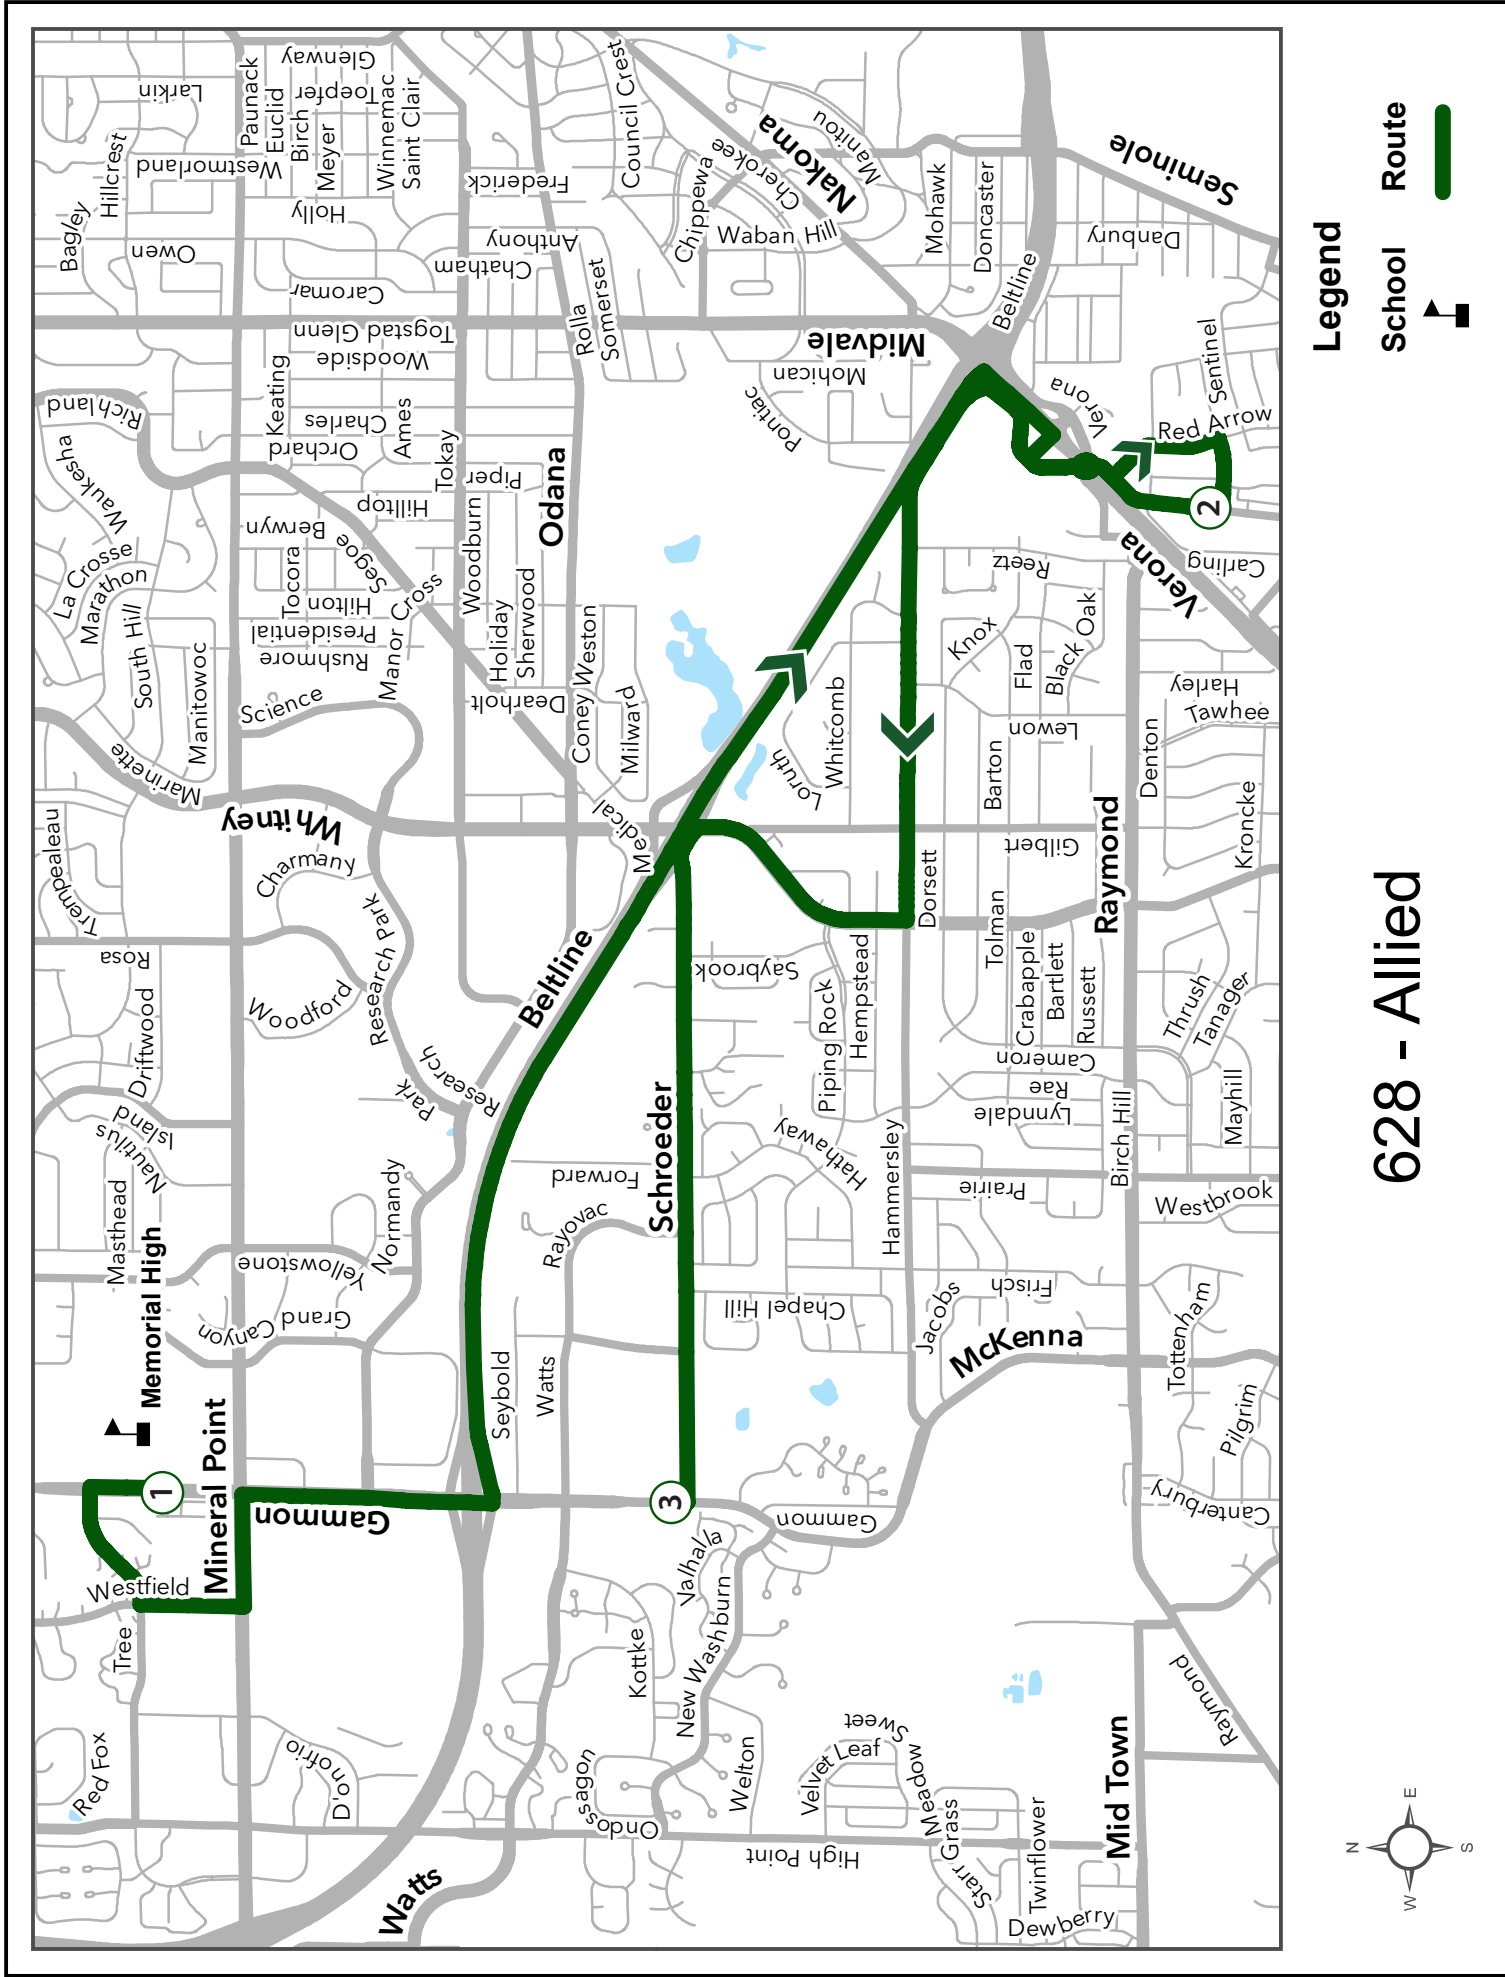

- ① **3:47 PM** From : GAMMON RD (Memorial High)
 To : 628 ALLIED
 Left TREE LN
 Left S WESTFIELD RD
 Left MINERAL POINT RD
 Right S GAMMON RD
 Left USH 12 RAMP
 Merge USH 12
 Right Exit 258 VERONA RD/USH 151 RAMP
 Right VERONA RD/USH 151 S *HIGHWAY RAMP*
 Right VERONA FRONTAGE RD
 Left W VERONA FRONTAGE RD *SUMMIT*
 2nd Right At Traffic Circle
 To E VERONA FRONTAGE RD
 Left RED ARROW TRL *VERONA E , THURSTON , JENEWEIN*
 Right JENEWEIN RD
- ② **4:06 PM** Right ALLIED DR *JENEWEIN [S], THURSTON [S]*
 To E VERONA FRONTAGE RD *RED ARROW [S], SUMMIT*
 Right W VERONA FRONTAGE RD *BELTLINE S*

 To HAMMERSLEY RD *REETZ , WHITCOMB [S], LEWON [S], GILBERT [S]*

 Right S WHITNEY WAY *HAMMERSLEY , PIPING ROCK , GILBERT*

 Left SCHROEDER RD *HIGHWAY RAMP , SAYBROOK*

 Continue SCHROEDER RD *WHITE OAKS , FORWARD , RAYOVAC , CHAPEL HILL , STRUCK*
- ③ **4:22 PM** Right S GAMMON RD *SCHROEDER*

628 - Allied

Legend

- School 
- Route 