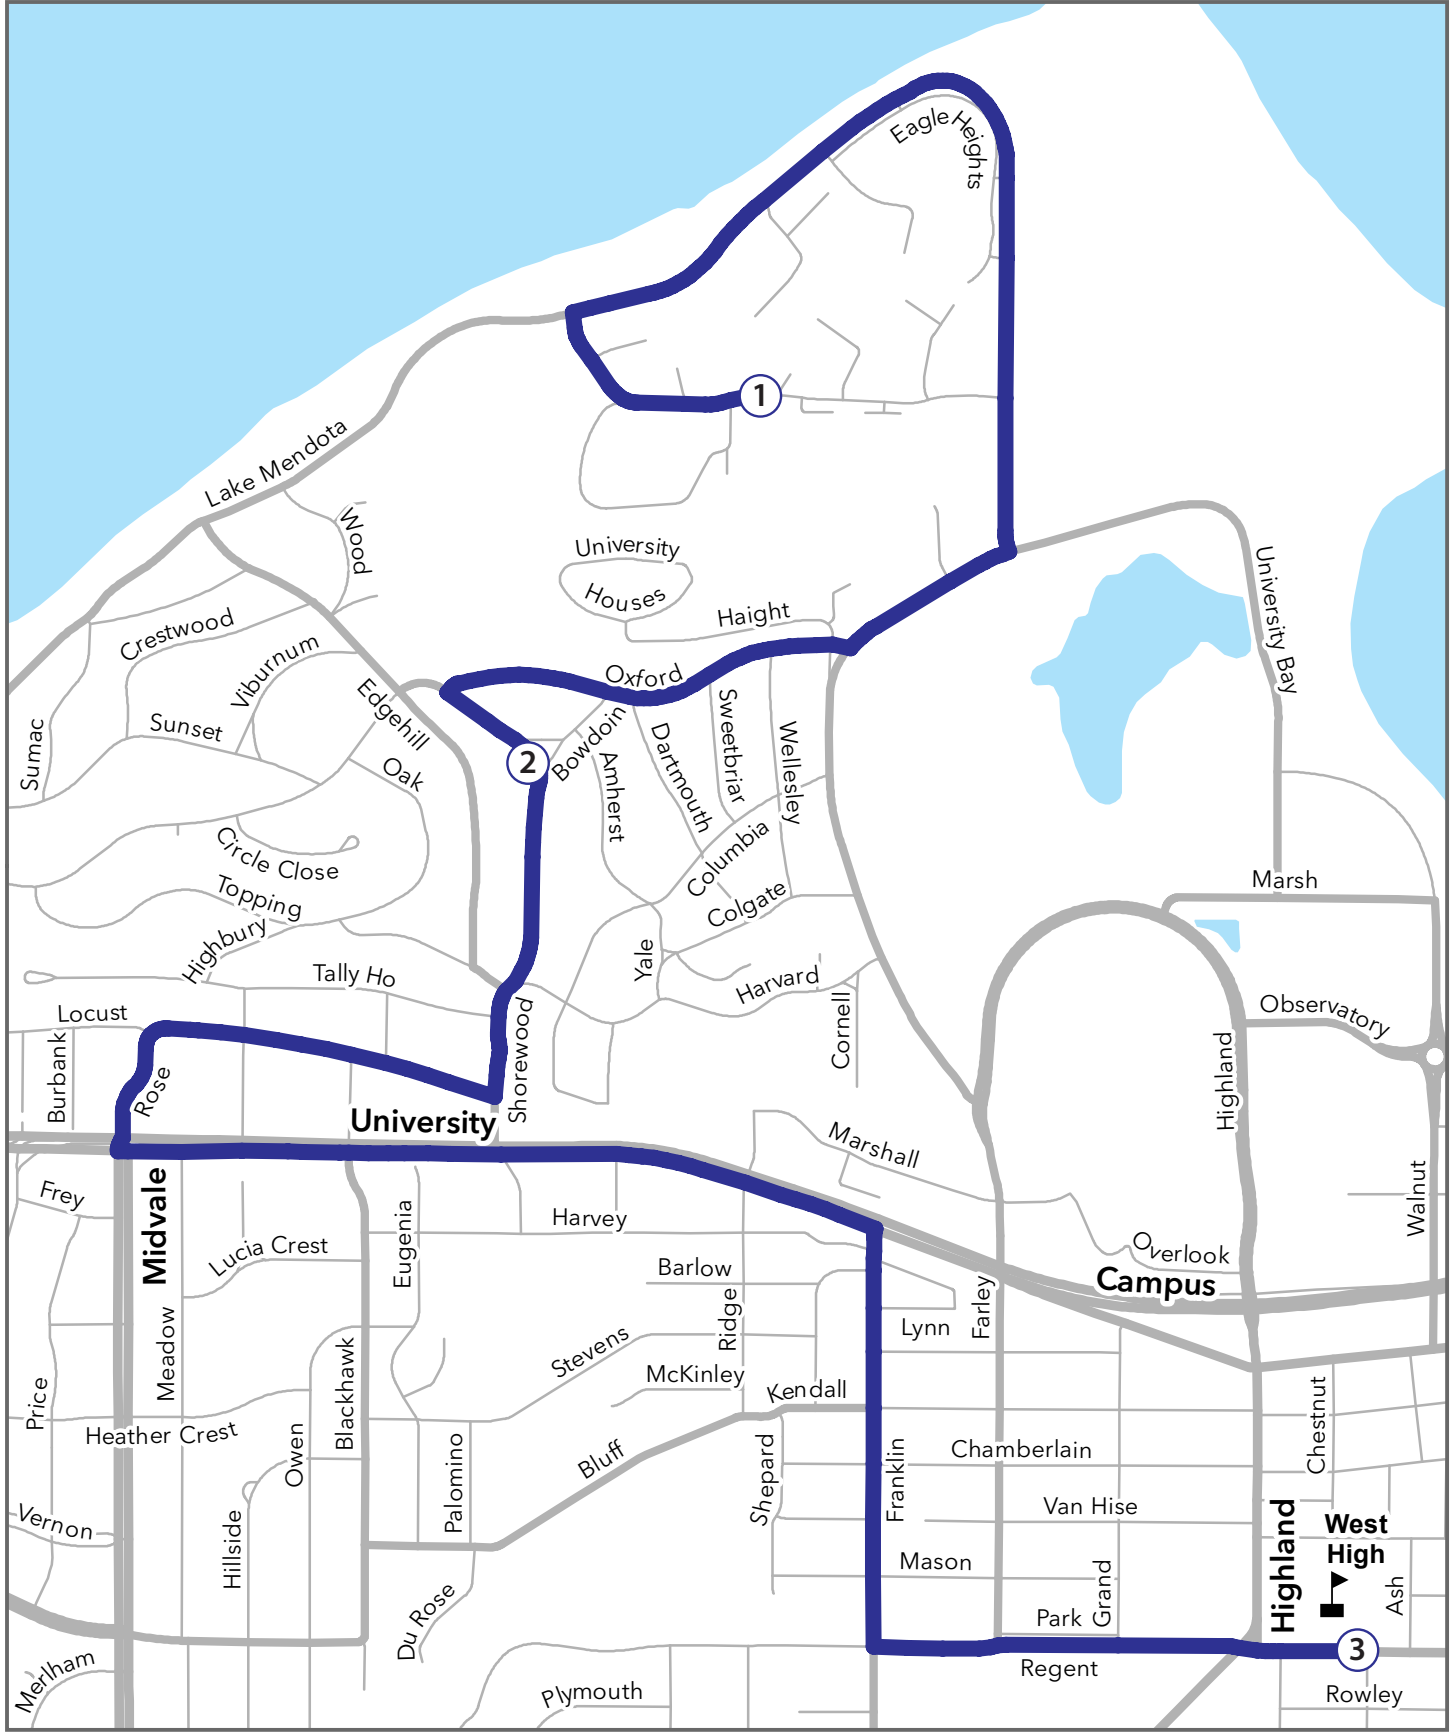

- ① **7:30 AM** From : Eagle Heights & Lot F  
To : 631 WEST HIGH  
Via EAGLE HEIGHTS *LOT M*  
Right LAKE MENDOTA DR *LOT N , LOT P , LOT Q , LOT R*  
*EAGLE HEIGHTS , UNIVERSITY BAY*  
Right UNIVERSITY BAY DR  
Right OXFORD RD *WELLESLEY [S], BOWDOIN [S]*
- ② **7:40 AM** Left SHOREWOOD BLVD *BOWDOIN [S], TOPPING [S], LOCUST [S]*  
Right LOCUST DR *WESTERN [S], HIGHBURY [S]*  
To ROSE PL  
Left UNIVERSITY AVE *N MIDVALE*  
Right N FRANKLIN AVE  
Left REGENT ST
- ③ **7:55 AM** ARRIVE REGENT @ WEST HIGH - W299

# 631 - West High

**Legend**

School 

Route 