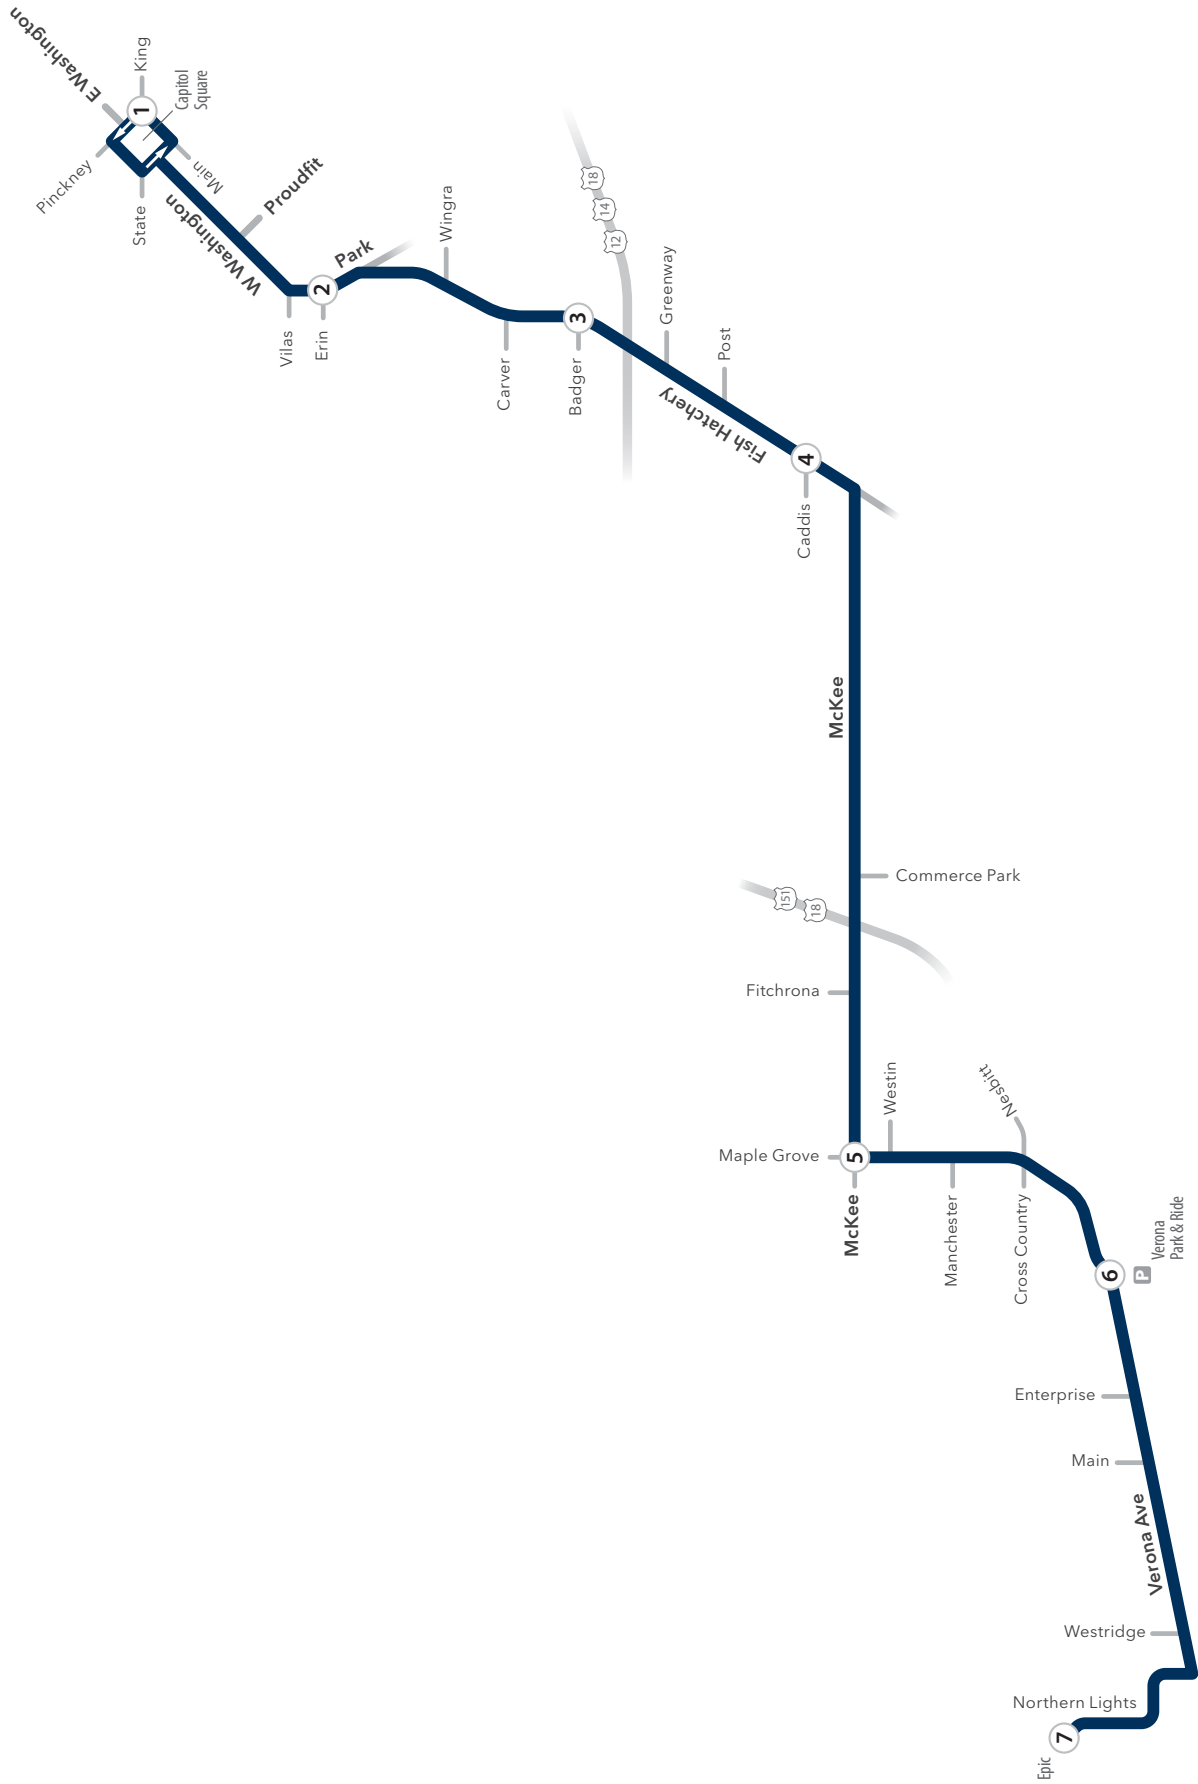

ROUTE 75

ROUTE 75 - WEEKDAY EASTBOUND

Epic	Verona at Maple Grove	Maple Grove at McKee	Fish Hatchery at Caddis Bend	Fish Hatchery at Badger	Park at Erin	Pinkney at Main
7	6	5	4	3	2	1
6:40	6:49	6:55	7:04			
6:50	6:59	7:05	7:14	7:19	7:24	7:34
7:10	7:19	7:25	7:34			
7:20	7:29	7:35	7:44	7:49	7:54	8:04
7:40	7:49	7:55	8:04			
7:50	7:59	8:05	8:14	8:19	8:24	8:34
8:10	8:19	8:25	8:34			
8:20	8:29	8:35	8:44	8:49	8:54	9:04
8:40	8:49	8:55	9:04	9:09	9:14	9:24
8:50	8:59	9:05	9:14	9:19	9:24	9:34
9:15	9:24	9:30	9:39	9:44	9:49	9:59
4:45	4:54	5:00	5:09	5:14	5:19	5:29
4:55	5:04	5:10	5:19			
5:05	5:14	5:20	5:29	5:34	5:39	5:49
5:10	5:19	5:25	5:34	5:39	5:44	5:54
5:20	5:29	5:35	5:44	5:49	5:54	6:04
5:35	5:44	5:50	5:59	6:04	6:09	6:19
6:00	6:09	6:15	6:24	6:29	6:34	6:44
6:05	6:14	6:20	6:29	6:34	6:39	6:49
6:35	6:44	6:50	6:59	7:04	7:09	7:19

ROUTE 75 - WEEKDAY EASTBOUND

Pinkney at Main	Park at Erin	Fish Hatchery at Badger	Fish Hatchery at Caddis Bend	Maple Grove at McKee	Verona at Maple Grove	Epic
1	2	3	4	5	6	7
5:52	6:02	6:06	6:10	6:20	6:25	6:35
6:07	6:17	6:21	6:25	6:35	6:40	6:50
6:22	6:32	6:36	6:40	6:50	6:55	7:05
6:37	6:47	6:51	6:55	7:05	7:10	7:20
			7:10	7:20	7:25	7:35
7:07	7:17	7:21	7:25	7:35	7:40	7:50
			7:40	7:50	7:55	8:05
7:27	7:37	7:41	7:45	7:55	8:00	8:10
7:42	7:52	7:56	8:00	8:10	8:15	8:25
			8:10	8:20	8:25	8:35
8:12	8:22	8:26	8:30	8:40	8:45	8:55
			8:45	8:55	9:00	9:10
3:27	3:37	3:41	3:45	3:55	4:00	4:10
3:57	4:07	4:11	4:15	4:25	4:30	4:40
4:07	4:17	4:21	4:25	4:35	4:40	4:50
4:22	4:32	4:36	4:40	4:50	4:55	5:05
4:27	4:37	4:41	4:45	4:55	5:00	5:10
4:57	5:07	5:11	5:15	5:25	5:30	5:40
			5:30	5:40	5:45	5:55
5:37	5:47	5:51	5:55	6:05	6:10	6:20