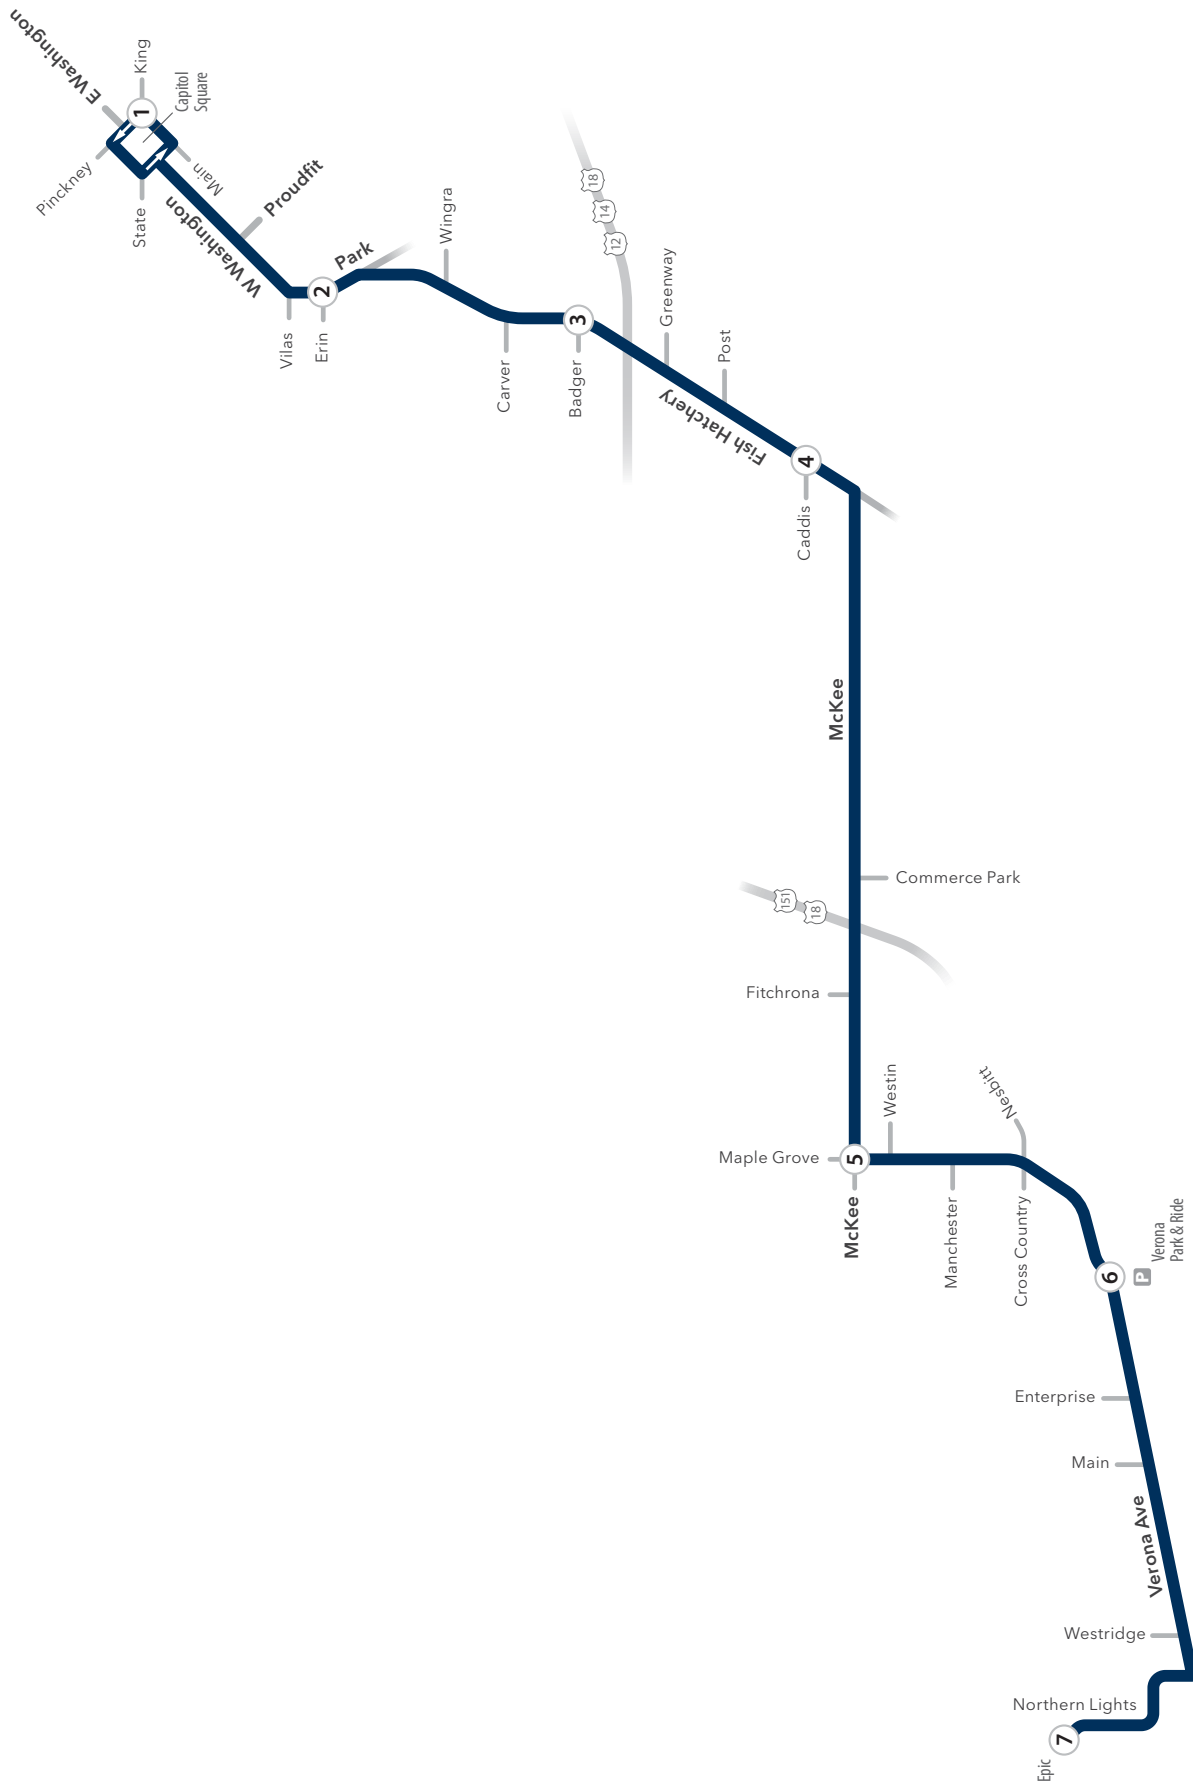

ROUTE 75

ROUTE 75

Weekday Eastbound

Epic // Capitol Square

From Route	Epic	Verona at Maple Grove	McKee at Maple Grove	Fish Hatchery at Cadis	Fish Hatchery at Badger	Park at Erin	Pinckney at Main	Becomes Route
	7	6	5	4	3	2	1	
75	6:40	6:49	6:55	7:04	-	-	-	75
55	6:50	6:59	7:05	7:14	7:19	7:24	7:34	75
75	7:10	7:19	7:25	7:34	-	-	-	75
55	7:20	7:29	7:35	7:44	7:49	7:54	8:04	75
75	7:40	7:49	7:55	8:04	-	-	-	75
55	7:50	7:59	8:05	8:14	8:19	8:24	8:34	GA
75	8:10	8:19	8:25	8:34	-	-	-	75
55	8:20	8:29	8:35	8:44	8:49	8:54	9:04	GA
75	8:40	8:49	8:55	9:04	9:09	9:14	9:24	GA
55	8:50	8:59	9:05	9:14	9:19	9:24	9:34	GA
75	9:15	9:24	9:30	9:39	9:44	9:49	9:59	GA
GA	4:45	4:54	5:00	5:09	5:14	5:19	5:29	75
75	4:55	5:04	5:10	5:19	-	-	-	75
55	5:05	5:14	5:20	5:29	5:34	5:39	5:49	GA
75	5:10	5:19	5:25	5:34	5:39	5:44	5:54	GA
55	5:20	5:29	5:35	5:44	5:49	5:54	6:04	GA
55	5:35	5:44	5:50	5:59	6:04	6:09	6:19	GA
75	6:00	6:09	6:15	6:24	6:29	6:34	6:44	GA
55	6:05	6:14	6:20	6:29	6:34	6:39	6:49	F
55	6:35	6:44	6:50	6:59	7:04	7:09	7:19	F

ROUTE 75

Weekday Westbound

Capitol Square // Epic

From Route	Pinckney at Main	Park at Erin	Fish Hatchery at Badger	Fish Hatchery at Cadis	Maple Grove at McKee	Verona at Maple Grove	Epic	Becomes Route
	1	2	3	4	5	6	7	
GA	5:52	6:02	6:06	6:10	6:20	6:25	6:35	75
GA	6:07	6:17	6:21	6:25	6:35	6:40	6:50	55
GA	6:22	6:32	6:36	6:40	6:50	6:55	7:05	75
GA	6:37	6:47	6:51	6:55	7:05	7:10	7:20	55
75	-	-	-	7:10	7:20	7:25	7:35	75
GA	7:07	7:17	7:21	7:25	7:35	7:40	7:50	55
75	-	-	-	7:40	7:50	7:55	8:05	75
GA	7:27	7:37	7:41	7:45	7:55	8:00	8:10	55
75	7:42	7:52	7:56	8:00	8:10	8:15	8:25	55
75	-	-	-	8:10	8:20	8:25	8:35	75
75	8:12	8:22	8:26	8:30	8:40	8:45	8:55	55
75	-	-	-	8:45	8:55	9:00	9:10	75
GA	3:27	3:37	3:41	3:45	3:55	4:00	4:10	55
GA	3:57	4:07	4:11	4:15	4:25	4:30	4:40	55
GA	4:07	4:17	4:21	4:25	4:35	4:40	4:50	75
GA	4:22	4:32	4:36	4:40	4:50	4:55	5:05	75
GA	4:27	4:37	4:41	4:45	4:55	5:00	5:10	55
GA	4:57	5:07	5:11	5:15	5:25	5:30	5:40	55
75	-	-	-	5:30	5:40	5:45	5:55	75
75	5:37	5:47	5:51	5:55	6:05	6:10	6:20	55