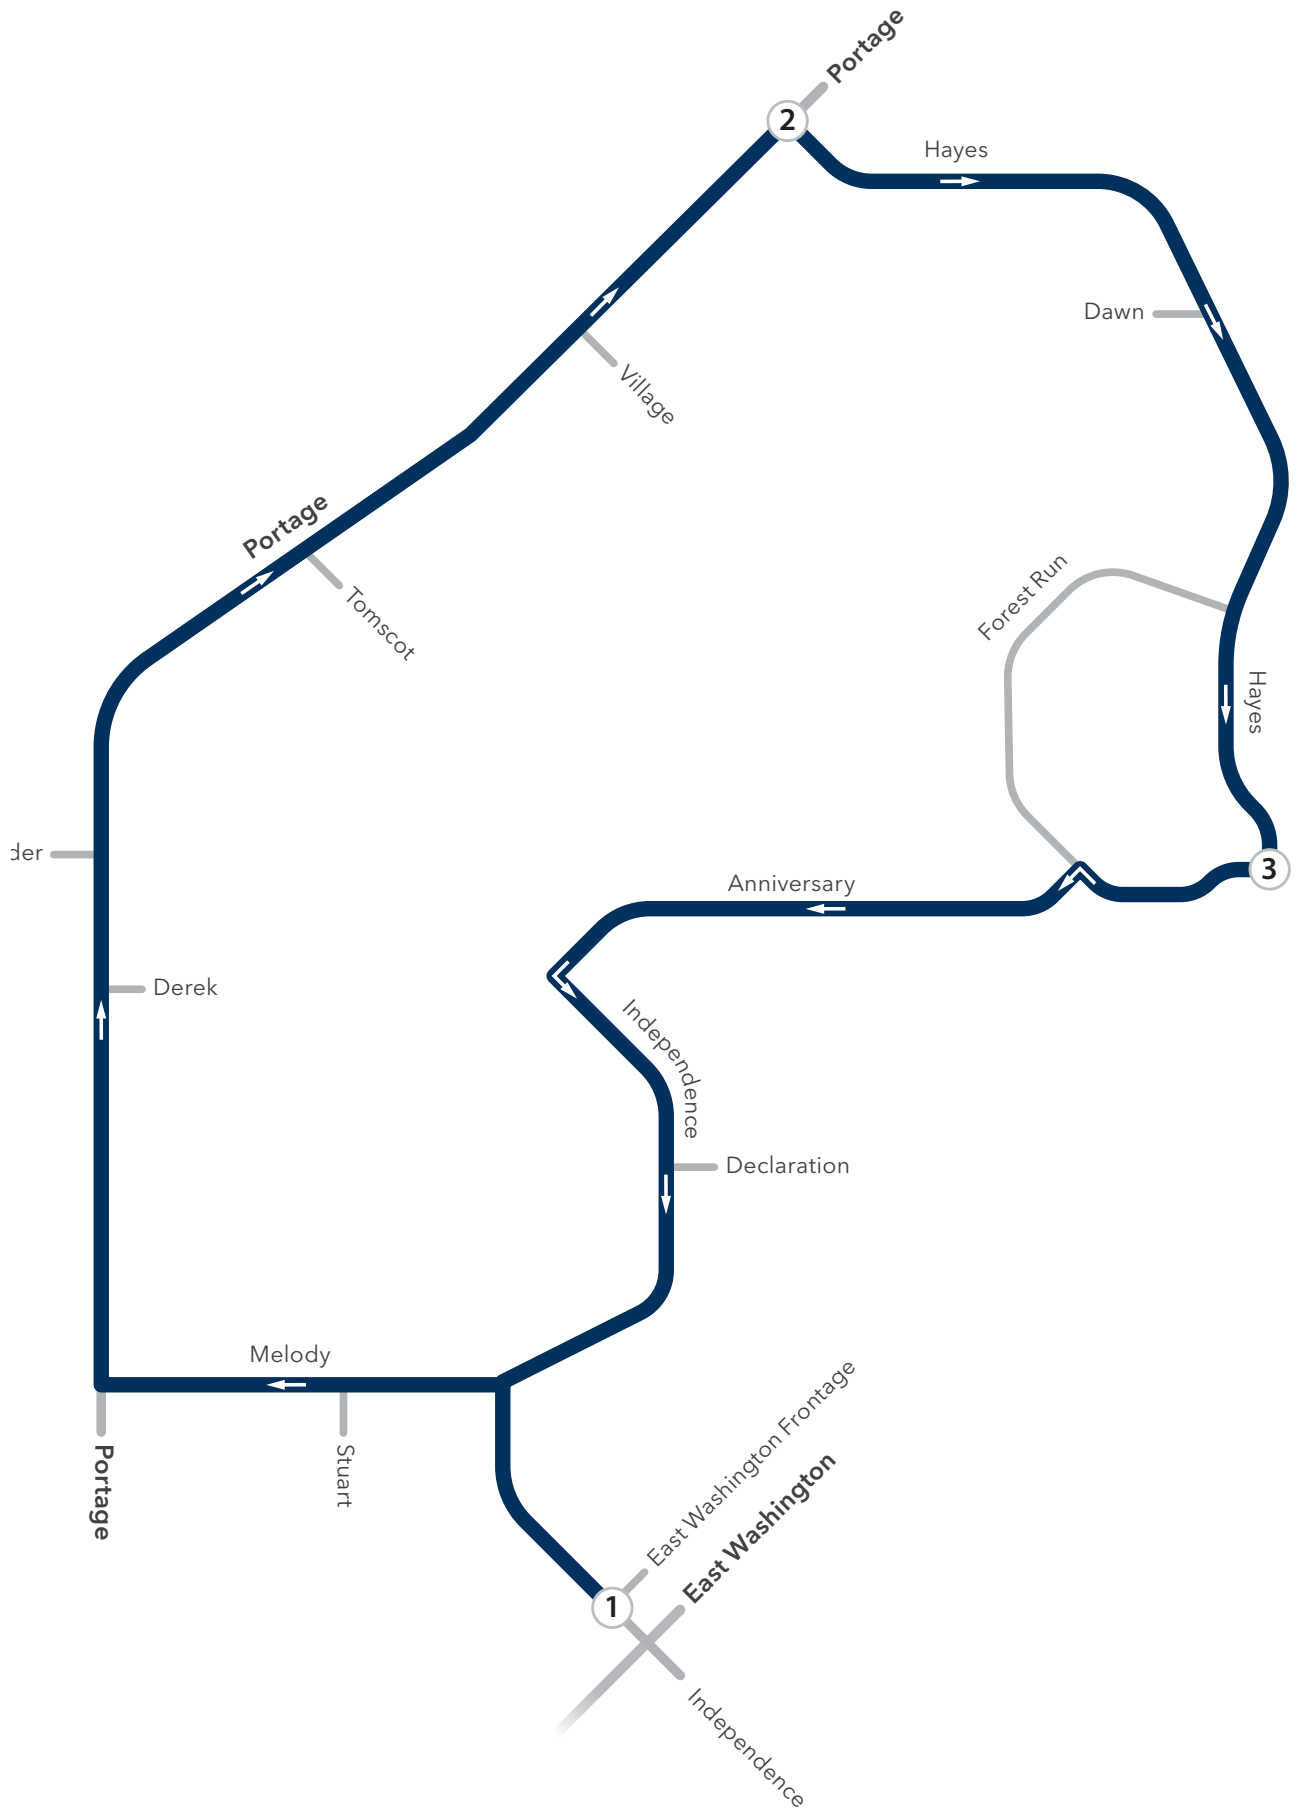

ROUTE P

ROUTE P - WEEKDAY LOOP

Independence at E. Washington	Hayes at Portage	Anniversary at Hayes	Independence at E. Washington
1	2	3	1
5:15	5:19	5:21	5:26
5:45	5:49	5:51	5:56
6:08	6:12	6:14	6:19
6:38	6:42	6:44	6:49
7:08	7:12	7:14	7:19
7:38	7:42	7:44	7:49
8:08	8:12	8:14	8:19
8:38	8:42	8:44	8:49
9:08	9:12	9:14	9:19
9:38	9:42	9:44	9:49
10:08	10:12	10:14	10:19
10:38	10:42	10:44	10:49
11:08	11:12	11:14	11:19
11:38	11:42	11:44	11:49
12:08	12:12	12:14	12:19
12:38	12:42	12:44	12:49
1:08	1:12	1:14	1:19
1:38	1:42	1:44	1:49
2:08	2:12	2:14	2:19
2:38	2:42	2:44	2:49
3:08	3:12	3:14	3:19
3:38	3:42	3:44	3:49
4:08	4:12	4:14	4:19
4:38	4:42	4:44	4:49
5:08	5:12	5:14	5:19
5:38	5:42	5:44	5:49
6:08	6:12	6:14	6:19
6:38	6:42	6:44	6:49
7:08	7:12	7:14	7:19
7:38	7:42	7:44	7:49
8:08	8:12	8:14	8:19
8:38	8:42	8:44	8:49
9:08	9:12	9:14	9:19
9:38	9:42	9:44	9:49
10:08	10:12	10:14	10:19
10:38	10:42	10:44	10:49
11:08	11:12	11:14	11:19
11:38	11:42	11:44	11:49

ROUTE P - SATURDAY/ SUNDAY LOOP

Independence at E. Washington	Hayes at Portage	Anniversary at Hayes	Independence at E. Washington
1	2	3	1
5:38	5:42	5:44	5:49
6:08	6:12	6:14	6:19
6:38	6:42	6:44	6:49
7:08	7:12	7:14	7:19
7:38	7:42	7:44	7:49
8:08	8:12	8:14	8:19
8:38	8:42	8:44	8:49
9:08	9:12	9:14	9:19
9:38	9:42	9:44	9:49
10:08	10:12	10:14	10:19
10:38	10:42	10:44	10:49
11:08	11:12	11:14	11:19
11:38	11:42	11:44	11:49
12:08	12:12	12:14	12:19
12:38	12:42	12:44	12:49
1:08	1:12	1:14	1:19
1:38	1:42	1:44	1:49
2:08	2:12	2:14	2:19
2:38	2:42	2:44	2:49
3:08	3:12	3:14	3:19
3:38	3:42	3:44	3:49
4:08	4:12	4:14	4:19
4:38	4:42	4:44	4:49
5:08	5:12	5:14	5:19
5:38	5:42	5:44	5:49
6:08	6:12	6:14	6:19
6:38	6:42	6:44	6:49
7:08	7:12	7:14	7:19
7:38	7:42	7:44	7:49
8:08	8:12	8:14	8:19
8:38	8:42	8:44	8:49
9:08	9:12	9:14	9:19
9:38	9:42	9:44	9:49
10:08	10:12	10:14	10:19
10:38	10:42	10:44	10:49
11:03	11:07	11:09	11:14