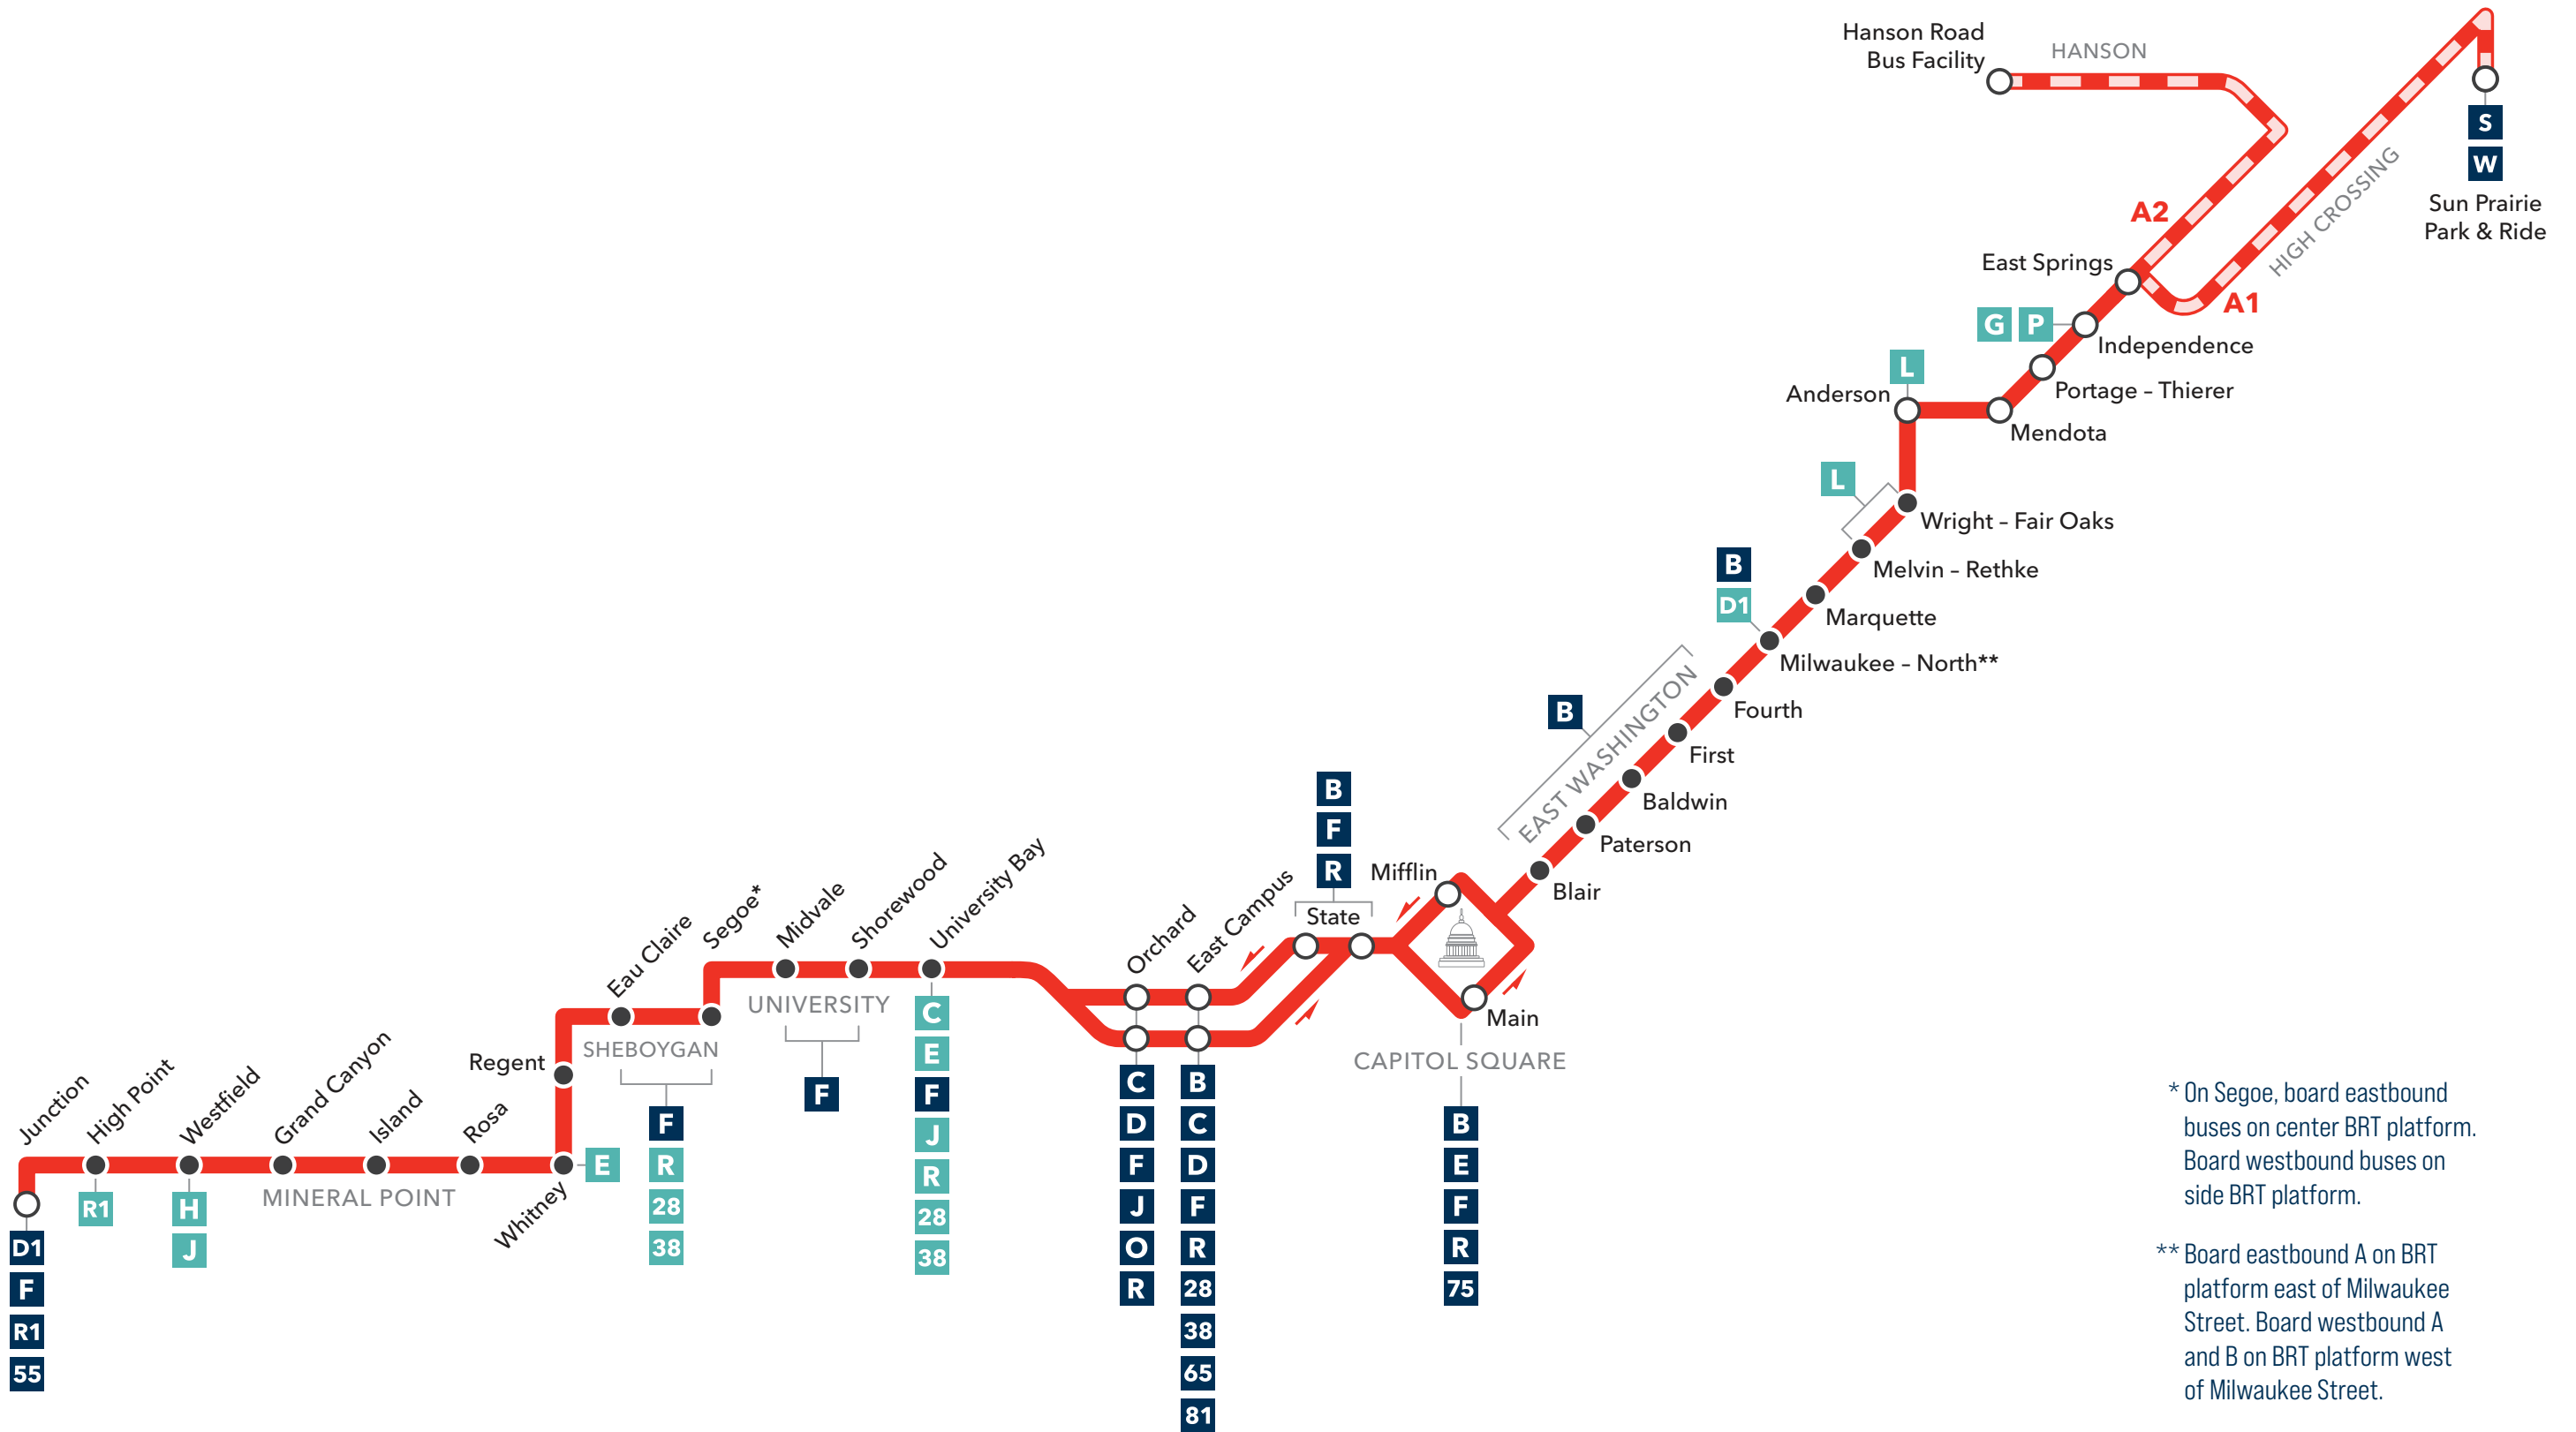

METRO *RAPID* | ROUTE A

* On Segoe, board eastbound buses on center BRT platform. Board westbound buses on side BRT platform.

** Board eastbound A on BRT platform east of Milwaukee Street. Board westbound A and B on BRT platform west of Milwaukee Street.

▲
N
Schematic map
Not to scale

ROUTE A	STATION	CONNECTING ROUTE
Rapid	Center-running	Board near station
Local service	Side-running	Board at local stop