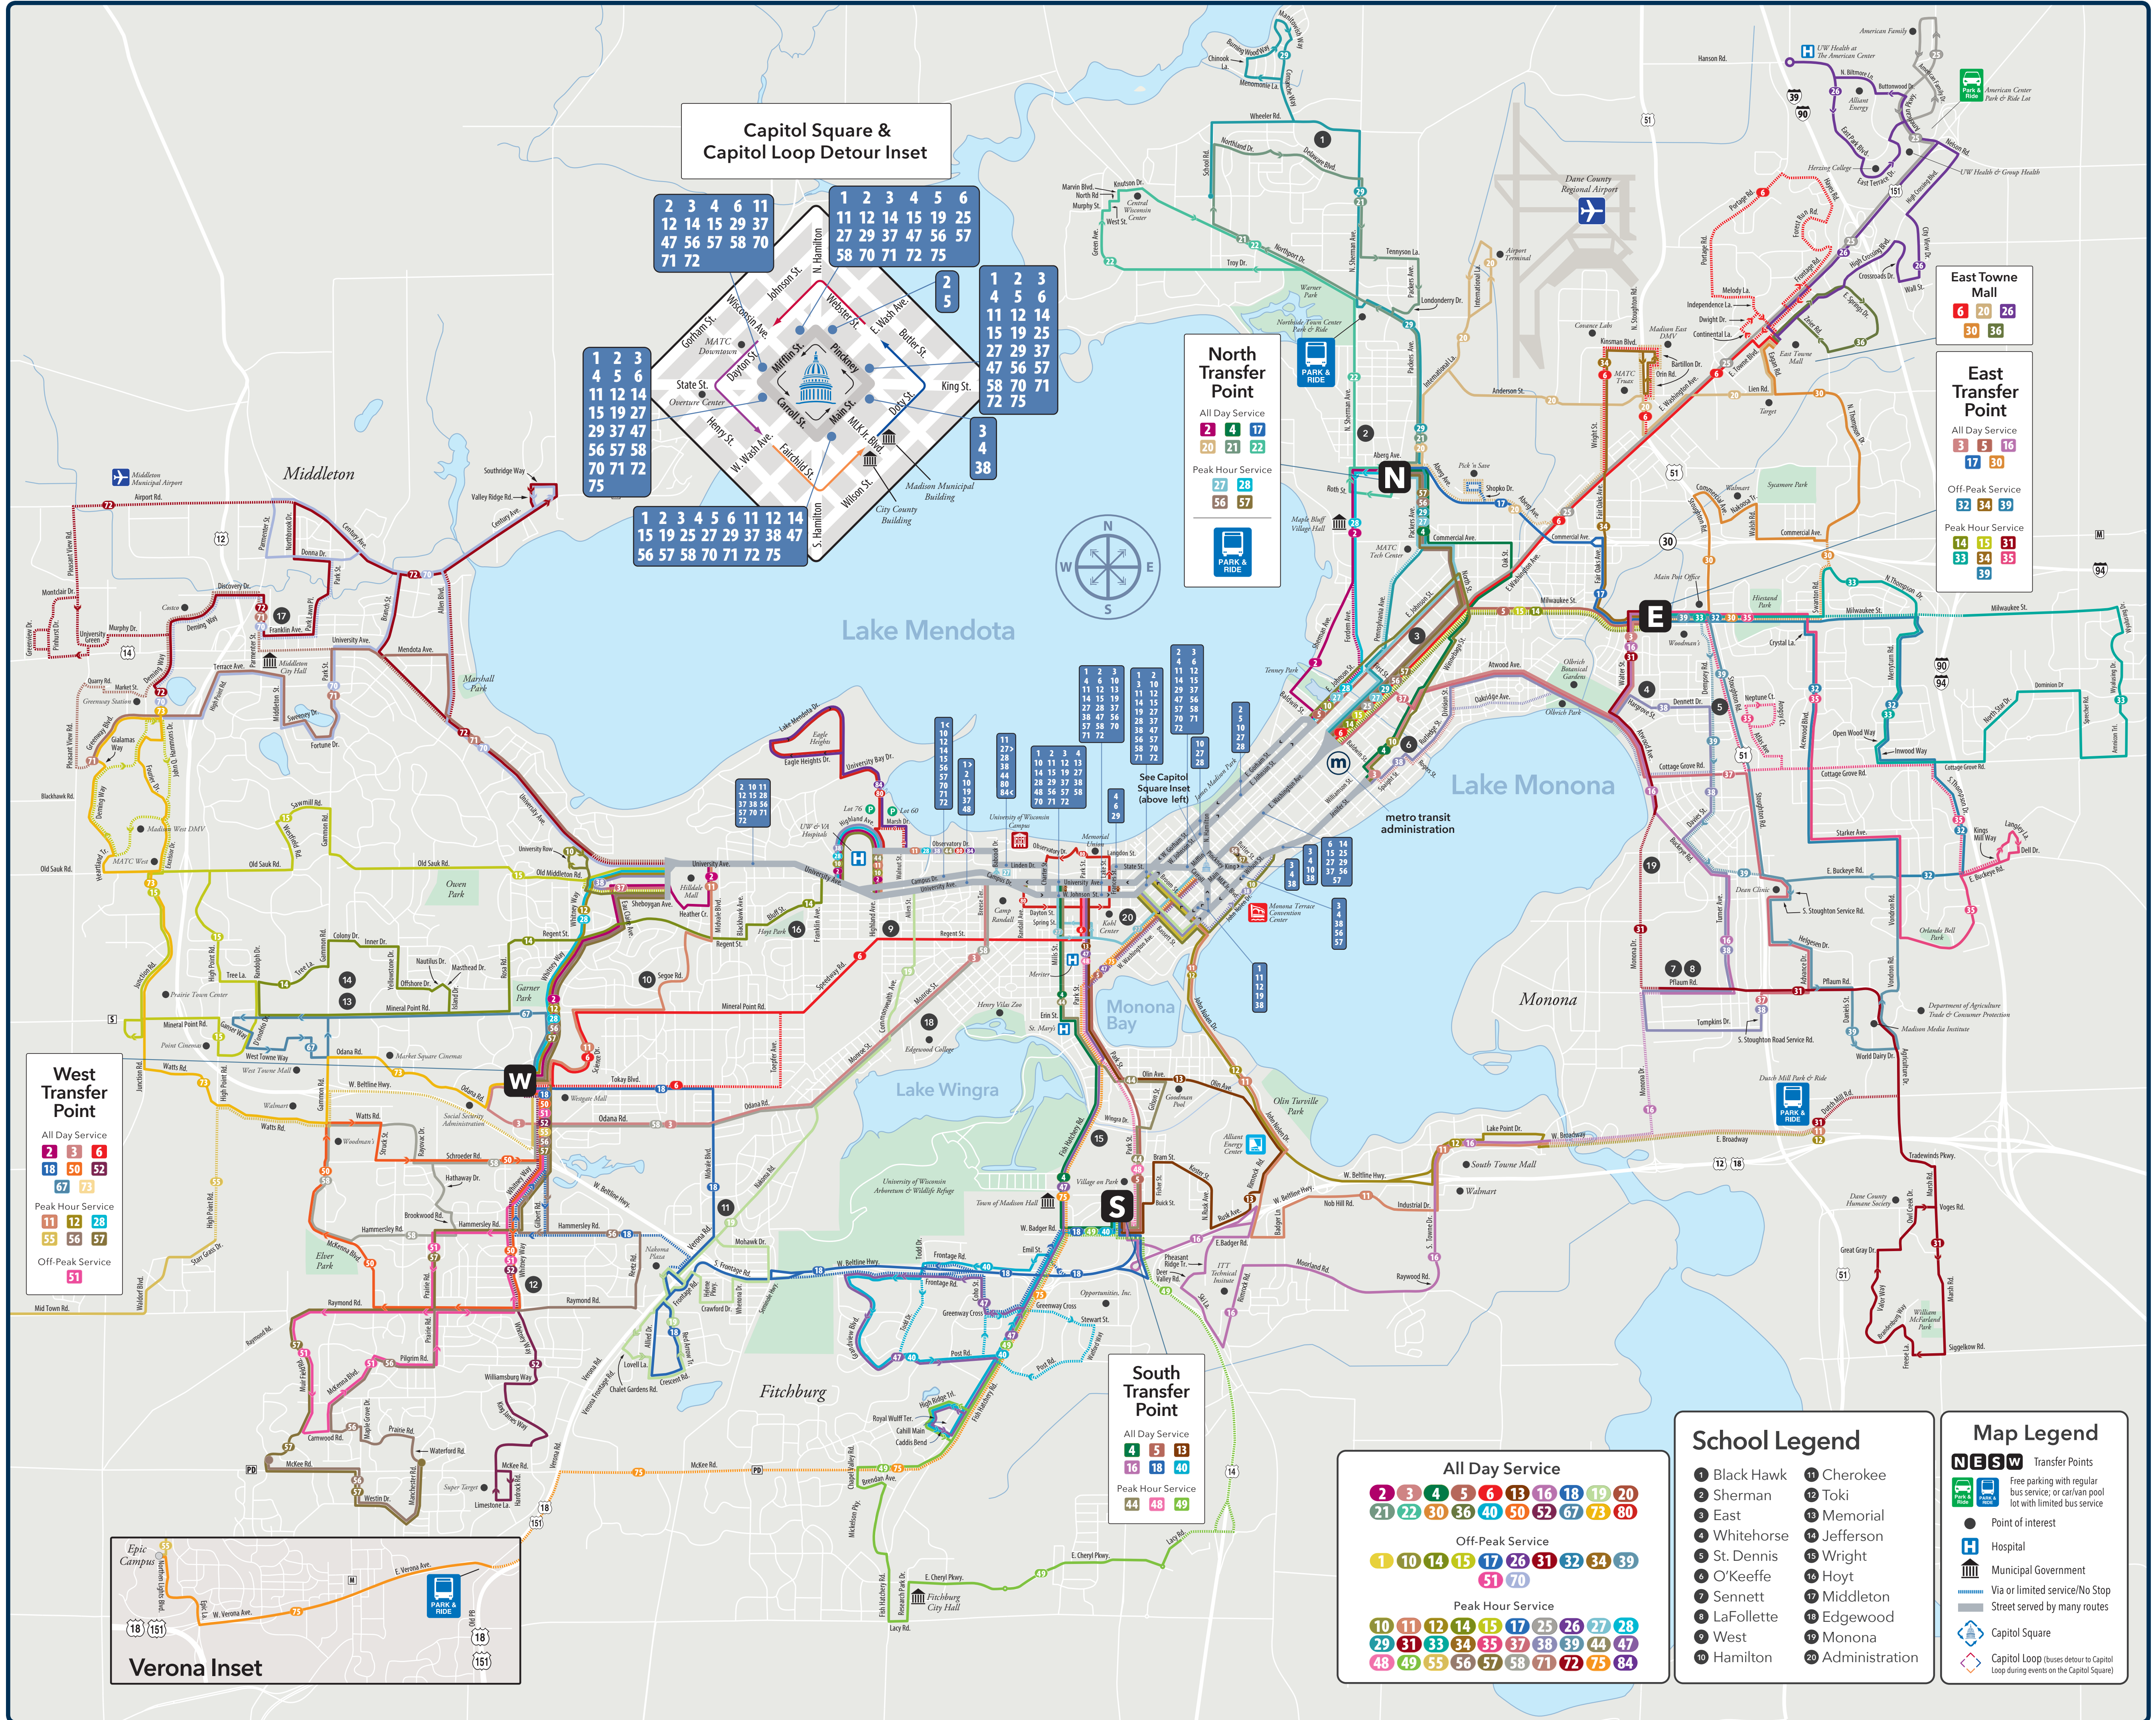

Weekday Service

(608) 266.4466
mymetrobus@cityofmadison.com
mymetrobus.com

Capitol Square & Capitol Loop Detour Inset

2 3 4 6 11 12 14 15 29 37 47 56 57 58 70 71 72	1 2 3 4 5 6 11 12 14 15 19 25 27 29 37 47 56 57 58 70 71 72 75	2 5	1 2 3 4 5 6 11 12 14 15 19 25 27 29 37 47 56 57 58 70 71 72 75
1 2 3 4 5 6 11 12 14 15 19 27 29 37 47 56 57 58 70 71 72 75	1 2 3 4 5 6 11 12 14 15 19 25 27 29 37 38 47 56 57 58 70 71 72 75	3 4 38	

North Transfer Point

All Day Service
2 4 17
20 21 22

Peak Hour Service
27 28
56 57

PARK & RIDE

East Towne Mall
6 20 26
30 36

East Transfer Point

All Day Service
3 5 16
17 30

Off-Peak Service
32 34 39

Peak Hour Service
14 15 31
33 34 35
39

West Transfer Point

All Day Service
2 3 6
18 50 52
67 73

Peak Hour Service
11 12 28
55 56 57

Off-Peak Service
51

South Transfer Point

All Day Service
4 5 13

Peak Hour Service
16 18 40
44 48 49

All Day Service
2 3 4 5 6 13 16 18 19 20
21 22 30 36 40 50 52 67 73 80

Off-Peak Service
1 10 14 15 17 26 31 32 34 39
51 70

Peak Hour Service
10 11 12 14 15 17 25 26 27 28
29 31 33 34 35 37 38 39 44 47
48 49 55 56 57 58 71 72 75 84

School Legend

- 1 Black Hawk
- 2 Sherman
- 3 East
- 4 Whitehorse
- 5 St. Dennis
- 6 O'Keefe
- 7 Sennett
- 8 LaFollette
- 9 West
- 10 Hamilton
- 11 Cherokee
- 12 Toki
- 13 Memorial
- 14 Jefferson
- 15 Wright
- 16 Hoyt
- 17 Middleton
- 18 Edgewood
- 19 Monona
- 20 Administration

Map Legend

NESW Transfer Points

- Free parking with regular bus service, or car/van pool lot with limited bus service
- Point of interest
- Hospital
- Municipal Government
- Via or limited service/No Stop
- Street served by many routes
- Capitol Square
- Capitol Loop (buses detour to Capitol Loop during events on the Capitol Square)

Verona Inset

Map showing routes 18 and 151 in the Verona area, including Epic Campus and Fitchburg City Hall.