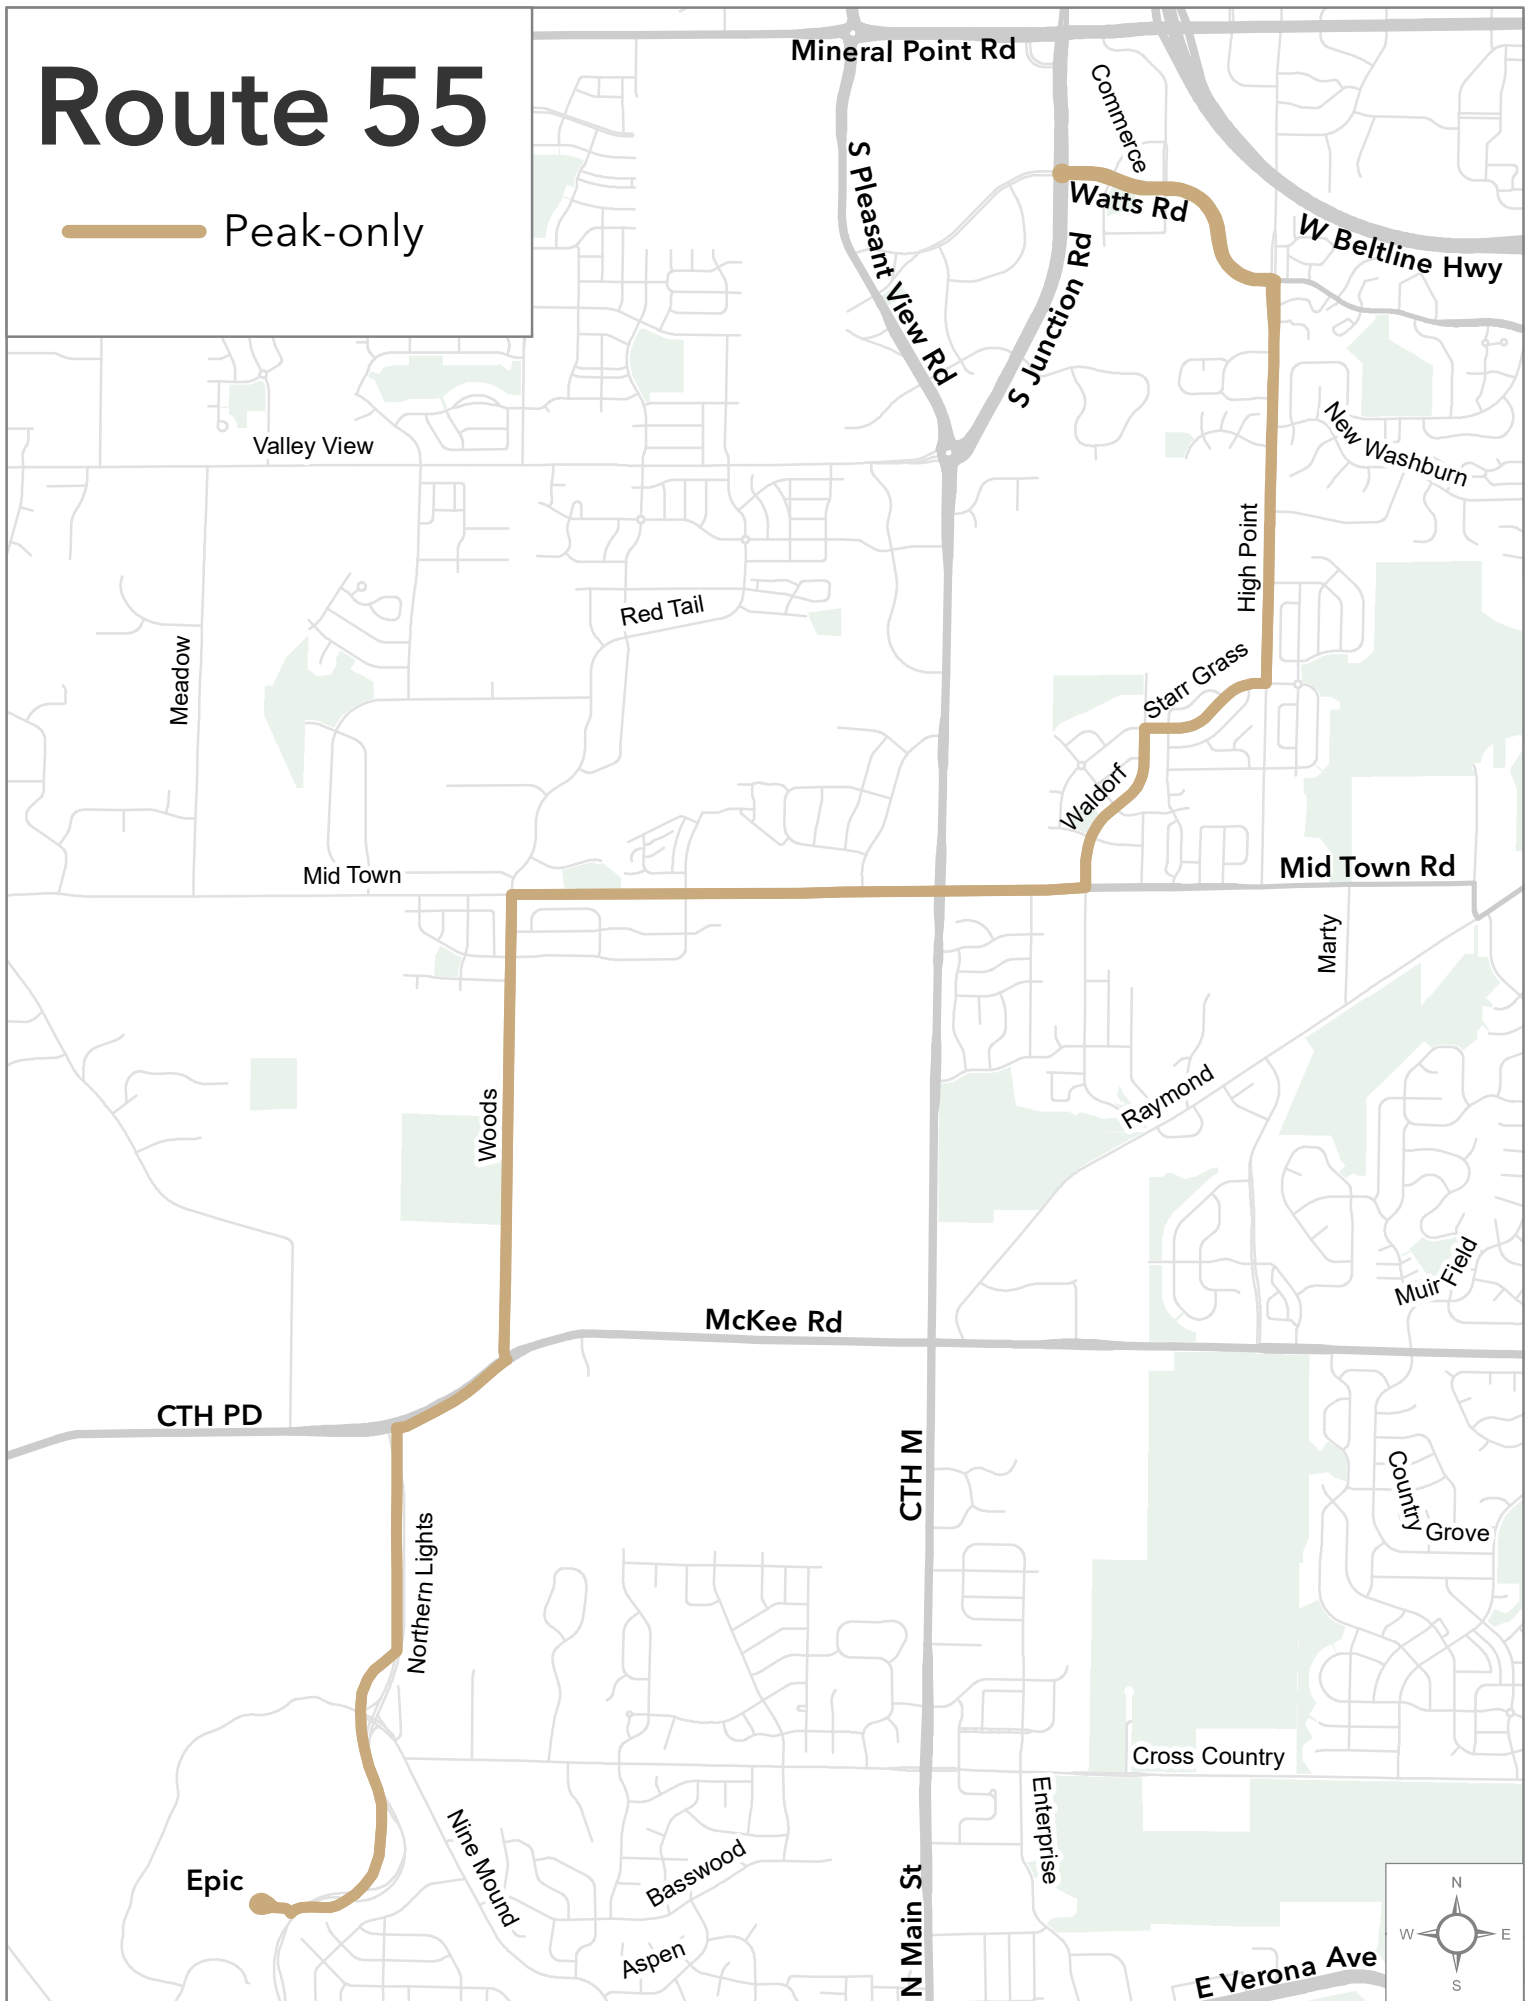

Route 55

— Peak-only

*Map shows weekday service before 7:00 pm.