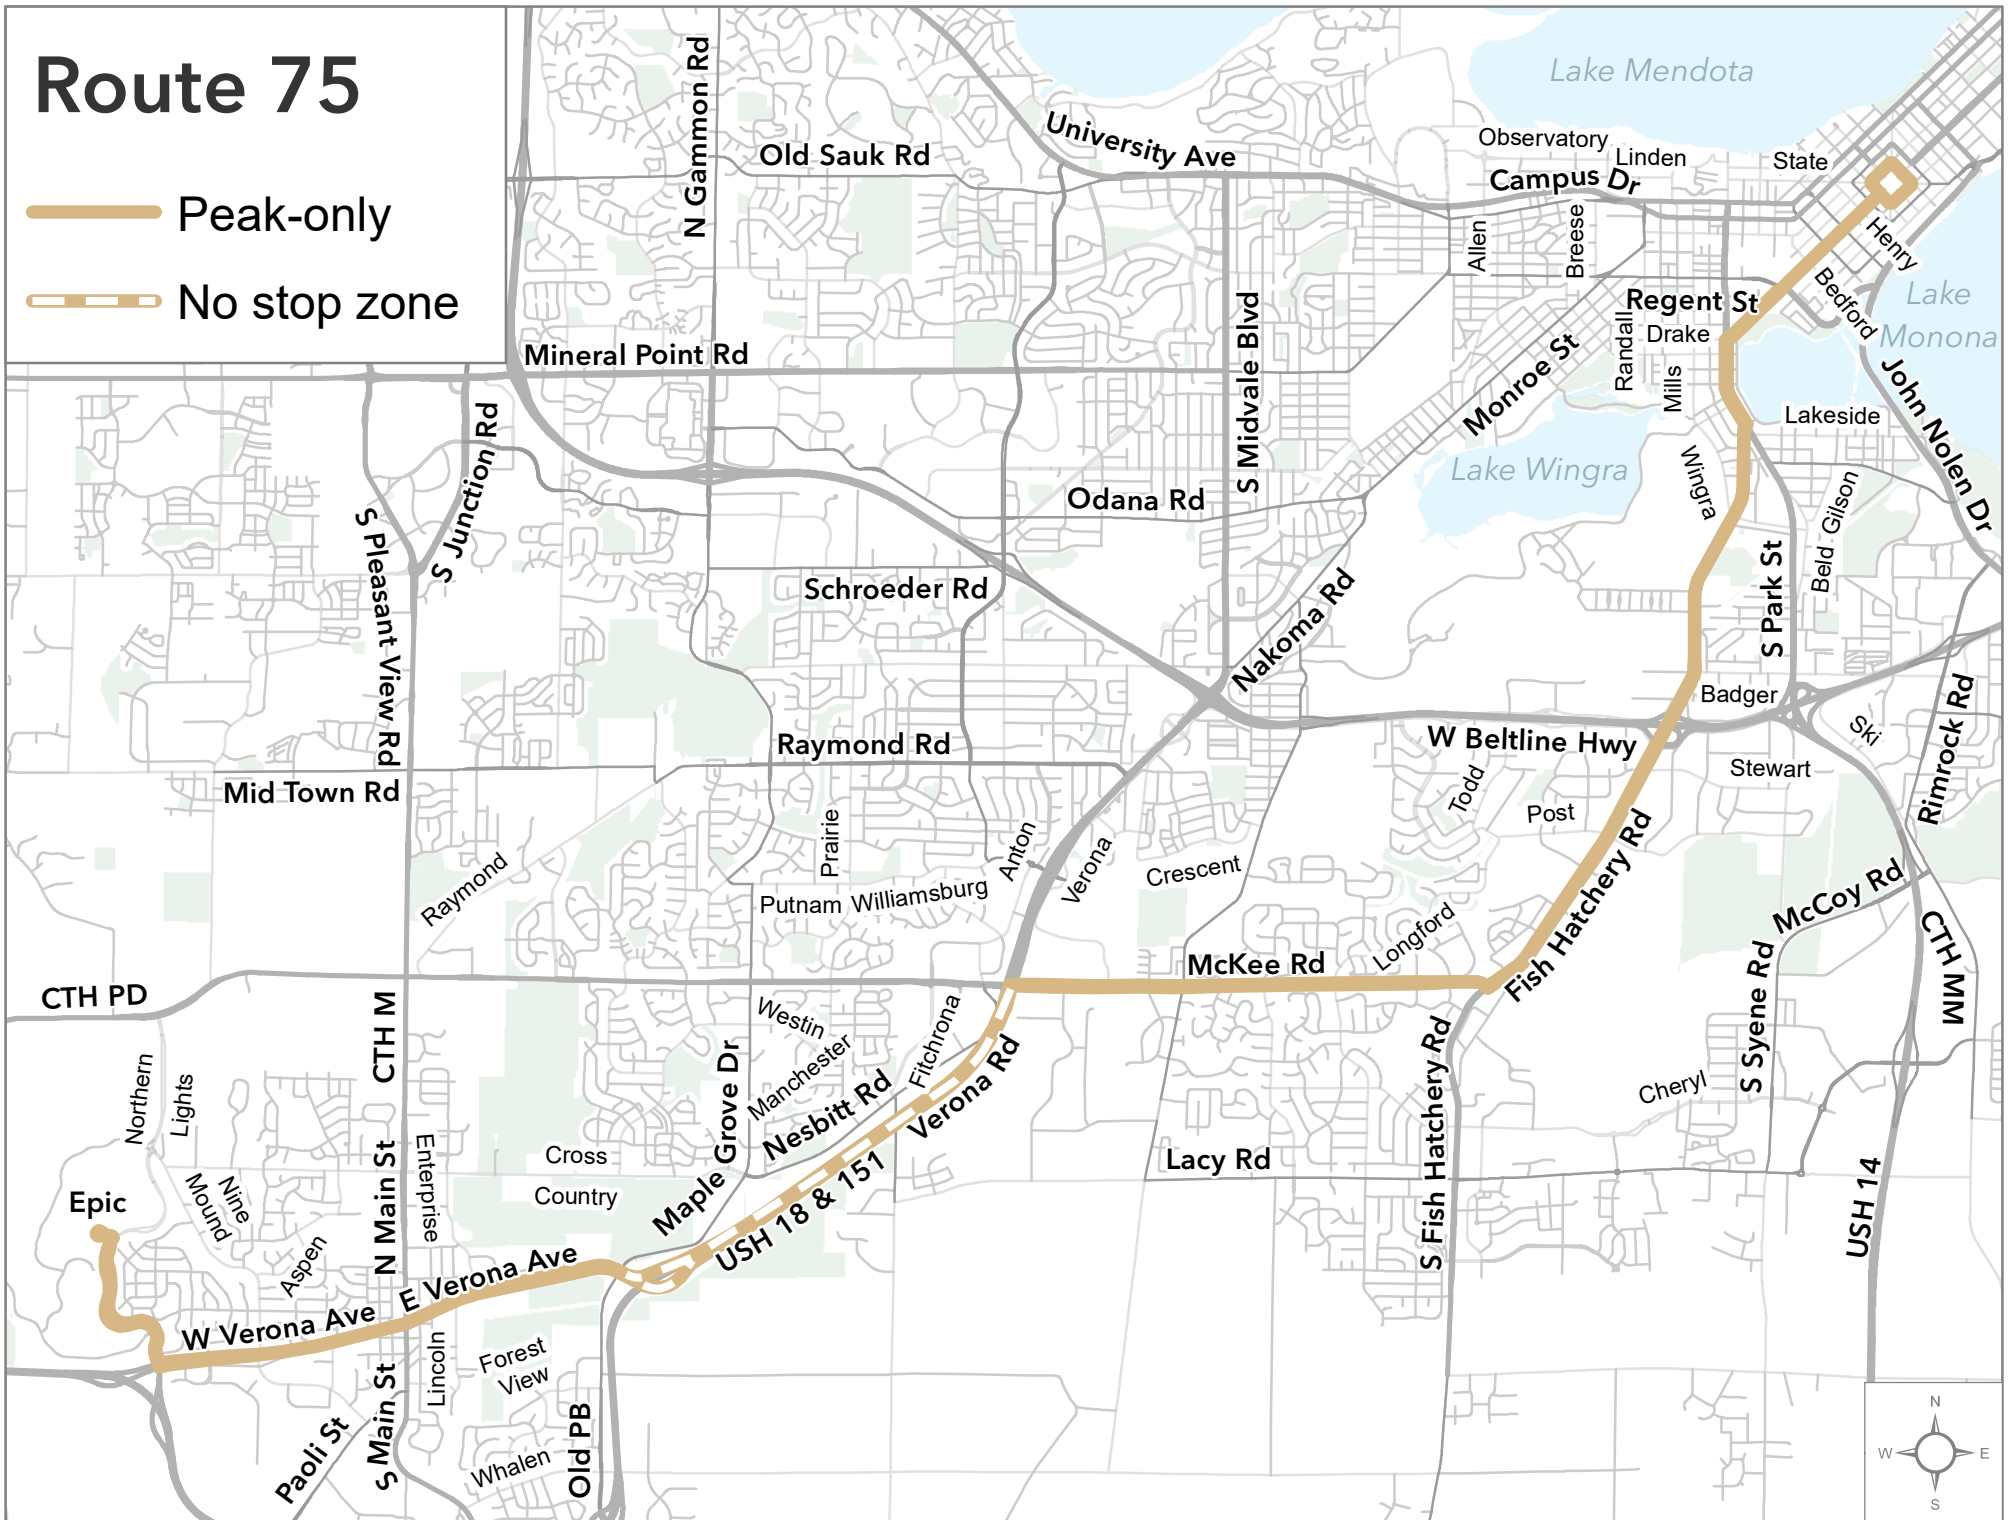

Route 75

-  Peak-only
-  No stop zone

*Map shows weekday service before 7:00 pm.