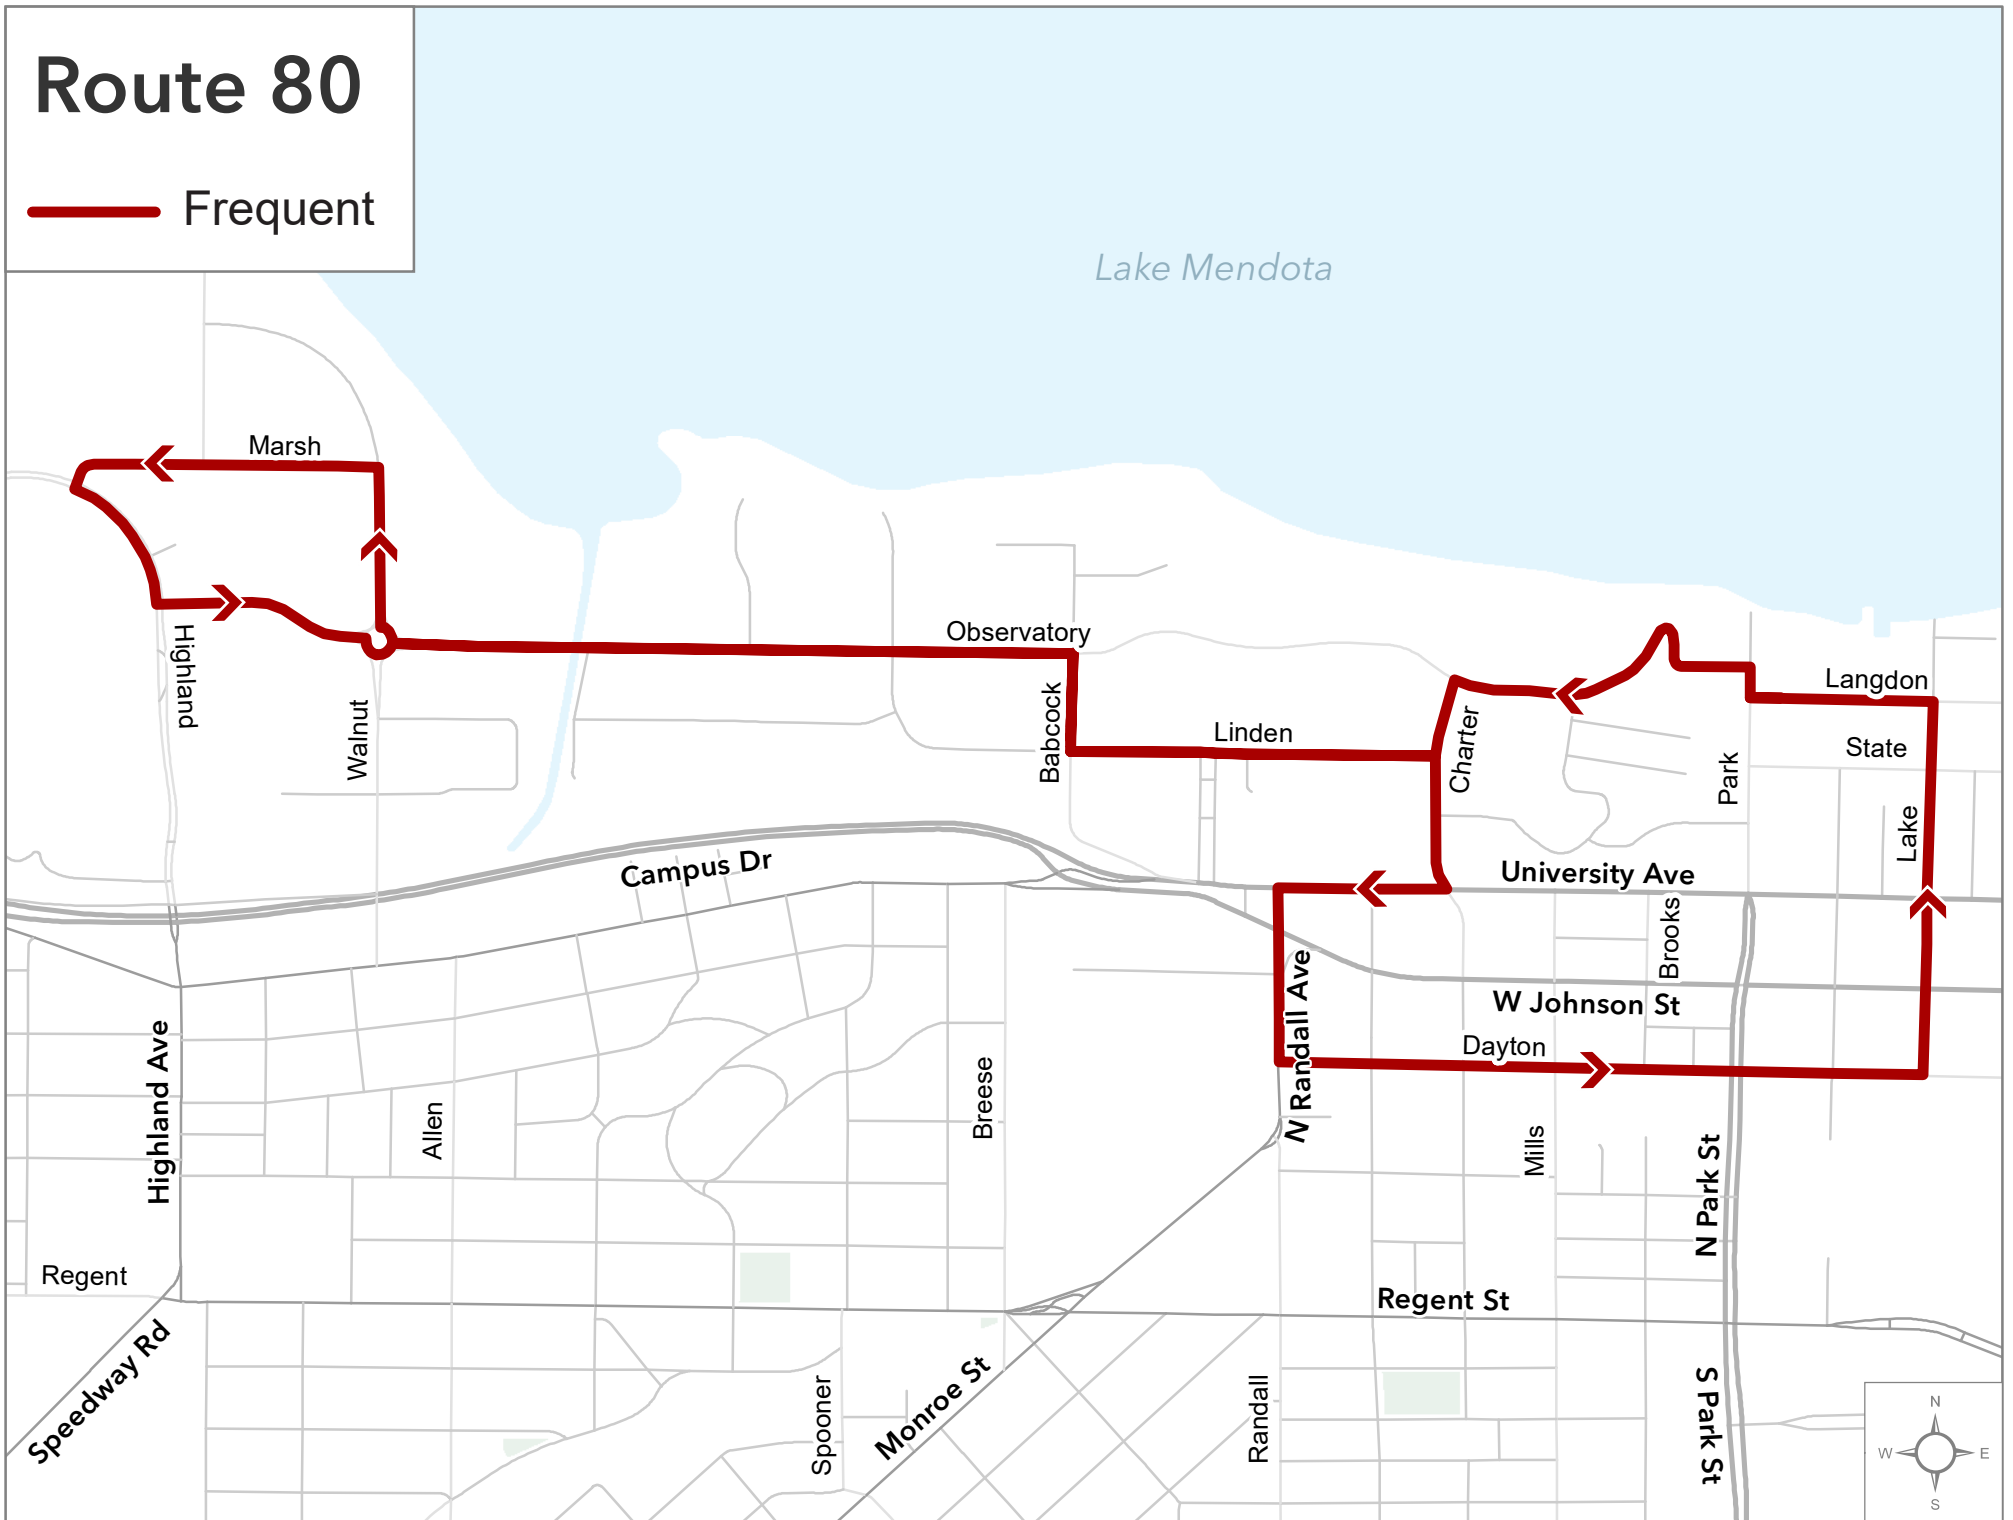

Route 80

— Frequent

*Map shows weekday service before 7:00 pm.