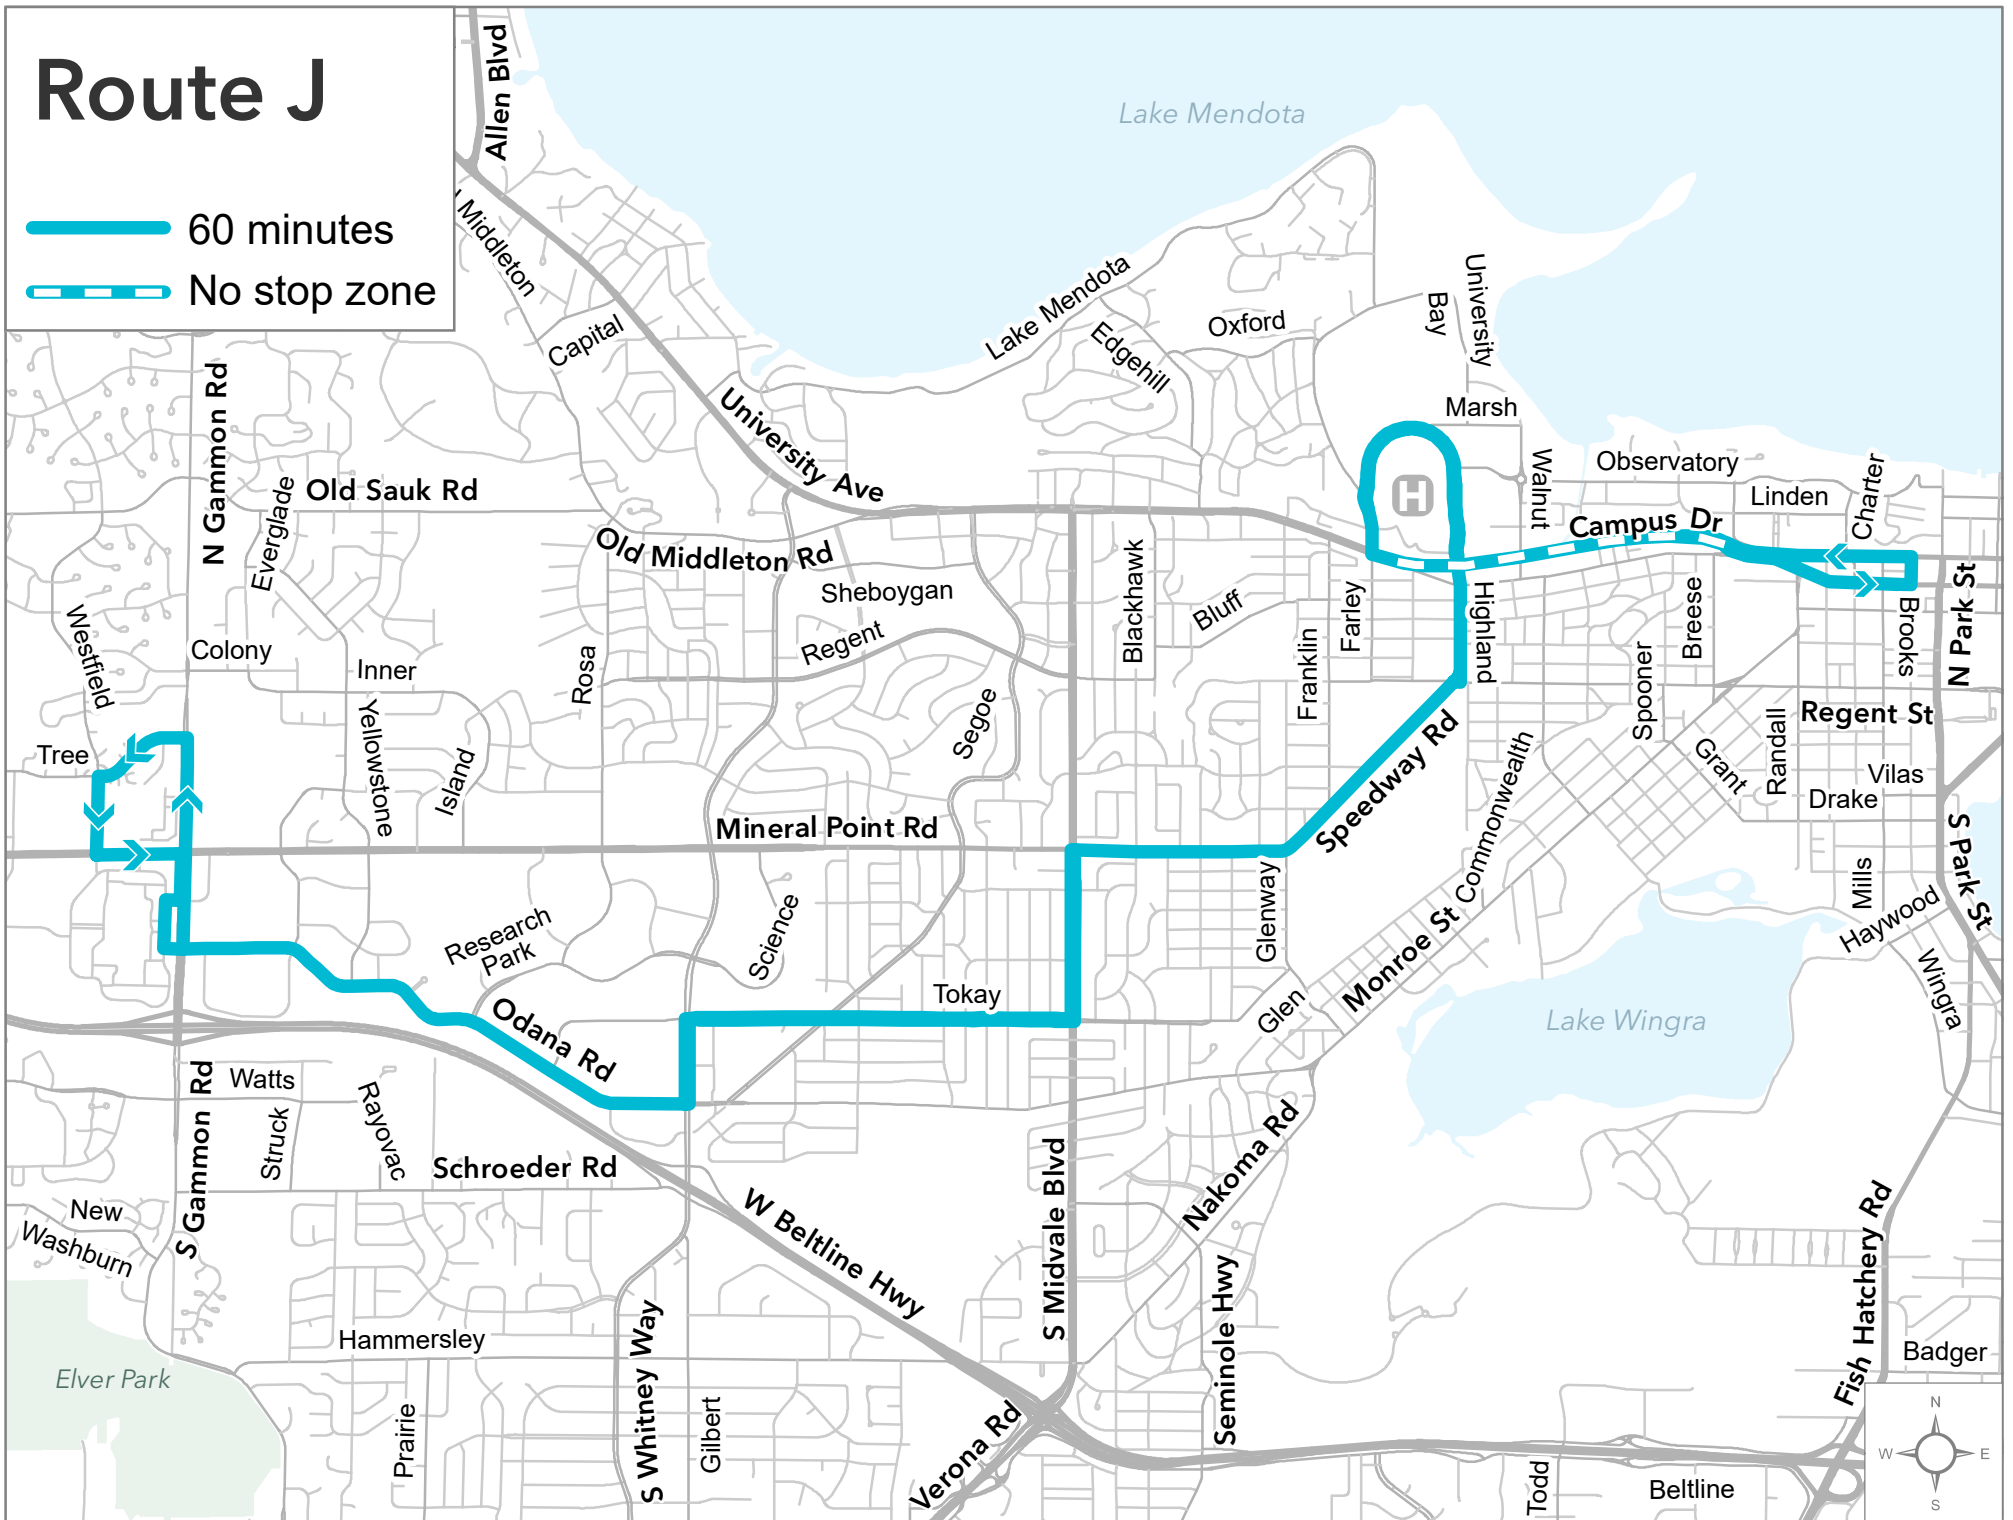

*Map shows weekday service before 7:00 pm.

Route D

- 15 minutes
- 30 minutes

*Map shows weekday service before 7:00 pm.

Route E

— 30 minutes

*Map shows weekday service before 7:00 pm.

Route F

-  30 minutes
-  No stop zone

*Map shows weekday service before 7:00 pm.

Route H

30 minutes

*Map shows weekday service before 7:00 pm.

Route J

-  60 minutes
-  No stop zone

*Map shows weekday service before 7:00 pm.

Route L

Park & Ride Lot

80 minutes

No stop zone

*Map shows weekday service before 7:00 pm.

Route P

— 30 minutes

*Map shows weekday service before 7:00 pm.

Route R2

-  60 minutes
-  No stop zone

*Map shows weekday service before 7:00 pm.

Route S

 Park & Ride Lot

 60 Minutes

*Map shows weekday service before 7:00 pm.

Route W