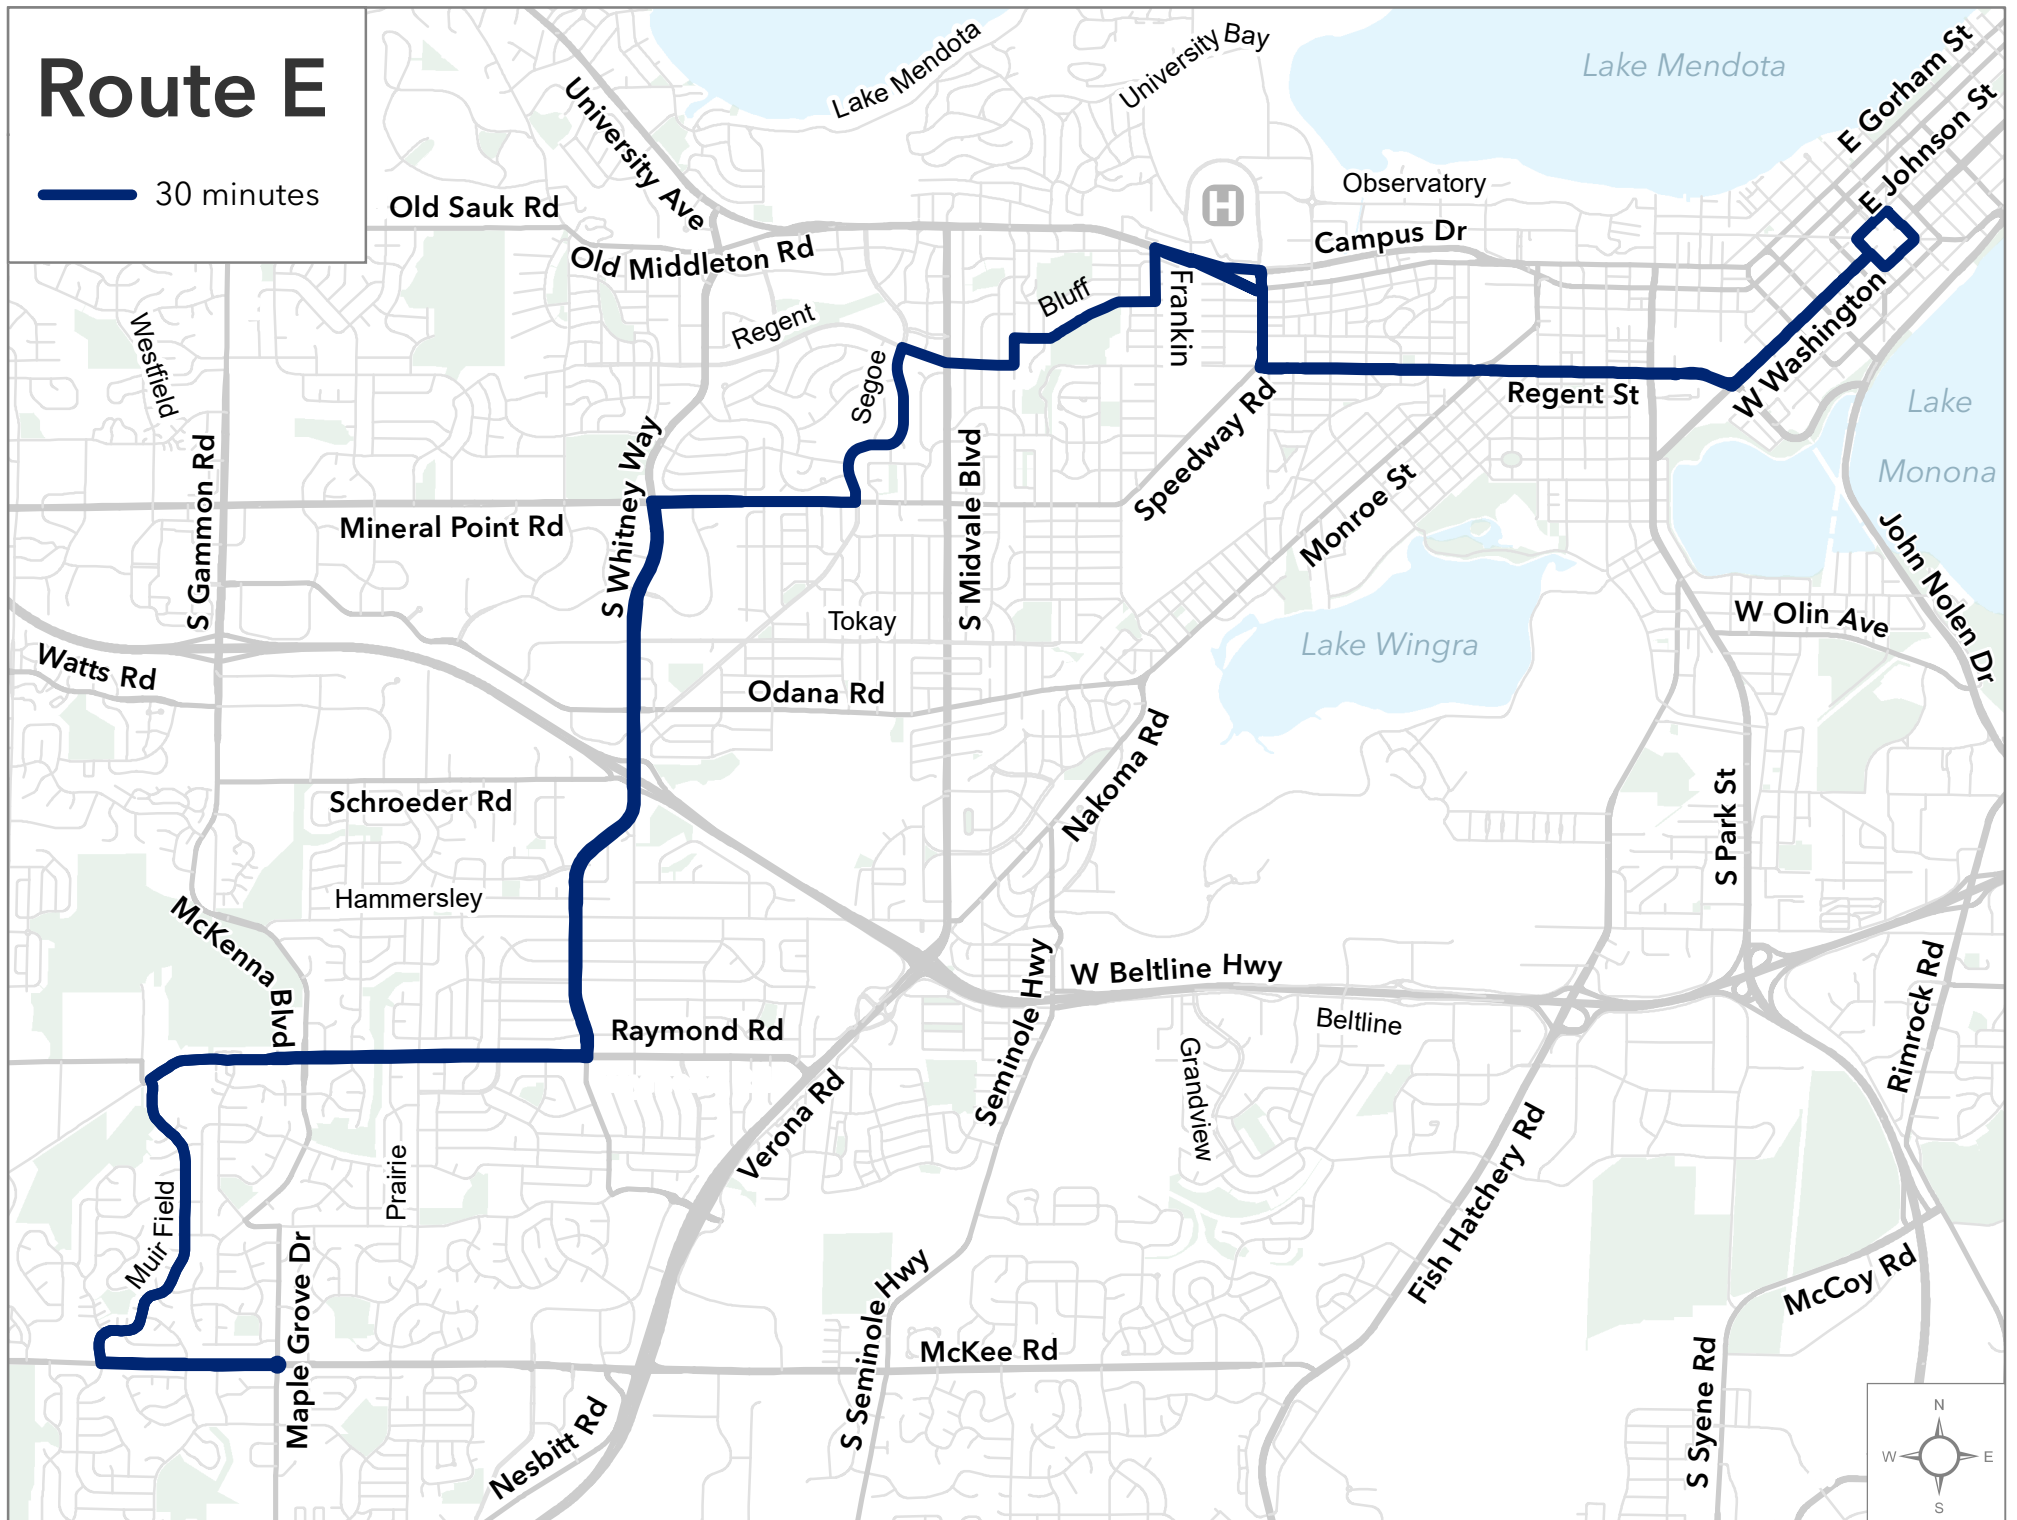

*Map shows weekday service before 7:00 pm.

Route D

- 15 minutes
- 30 minutes

*Map shows weekday service before 7:00 pm.

Route E

— 30 minutes

*Map shows weekday service before 7:00 pm.

Route F

-  30 minutes
-  No stop zone

*Map shows weekday service before 7:00 pm.

Route H

30 minutes

*Map shows weekday service before 7:00 pm.

Route J

-  60 minutes
-  No stop zone

*Map shows weekday service before 7:00 pm.

Route L

Park & Ride Lot

80 minutes

No stop zone

*Map shows weekday service before 7:00 pm.

Route P

— 30 minutes

*Map shows weekday service before 7:00 pm.

 Park & Ride Lot

 30 minutes

 No stop zone

*Map shows weekday service before 7:00 pm.

Route 28

— Peak-only

*Map shows weekday service before 7:00 pm.

Route 65