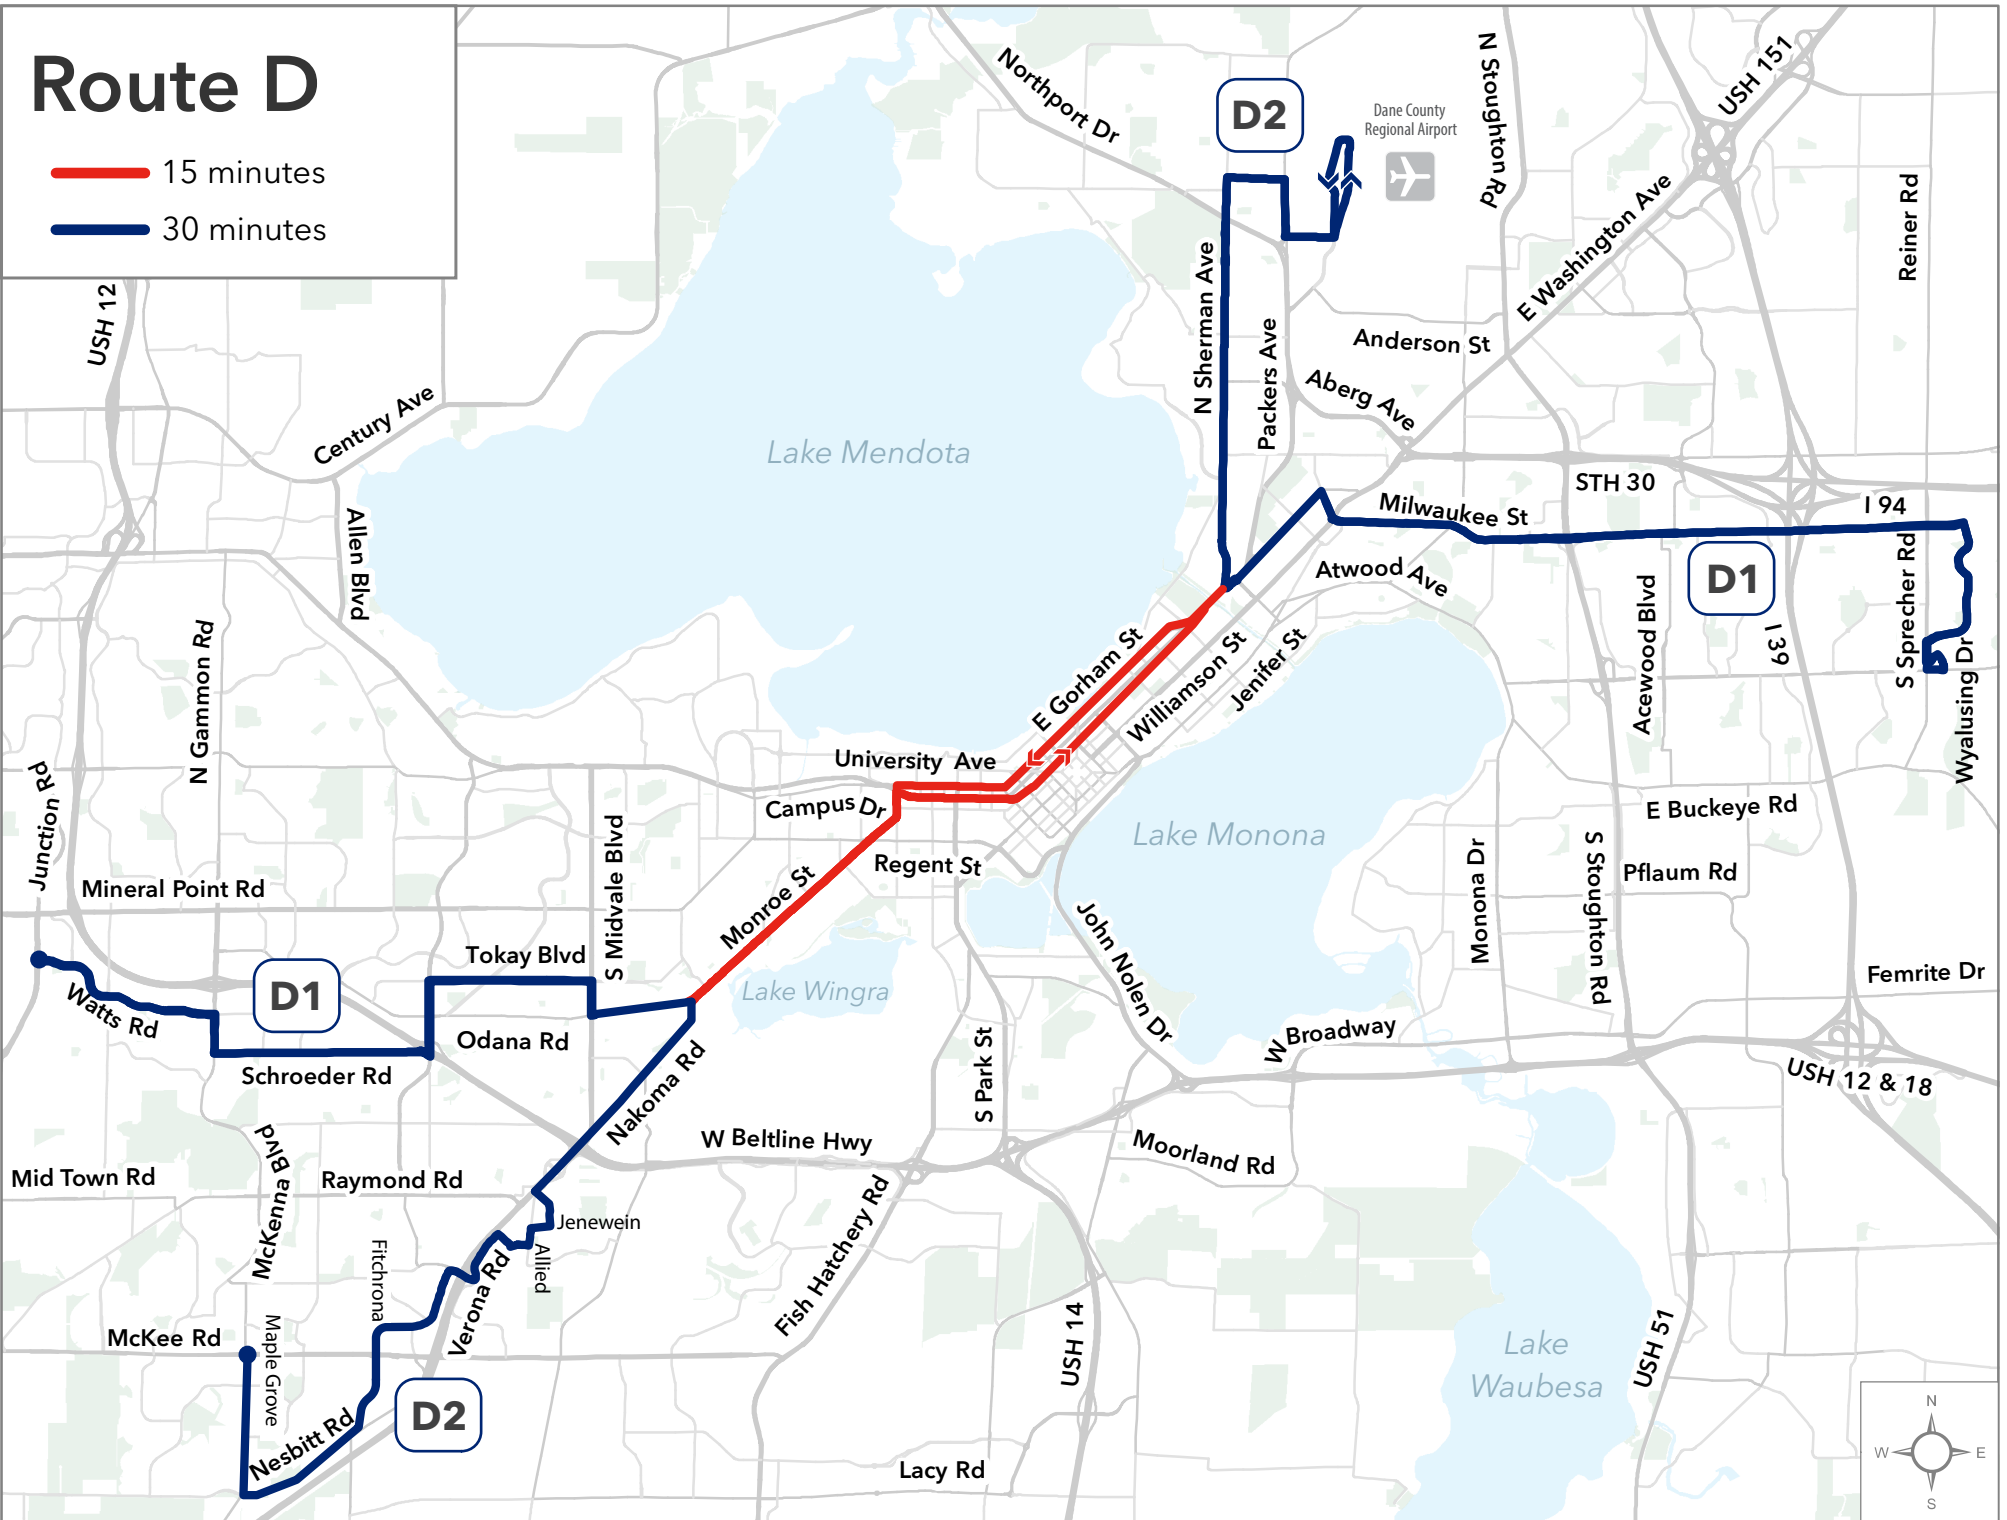

Route A

-  Park & Ride Lot
-  15 minutes or less
-  30 minutes
-  No stop zone

*Map shows weekday service before 7:00 pm.

Route B

 15 minutes or less

*Map shows weekday service before 7:00 pm.

Route C

-  15 minutes
-  30 minutes
-  60 minutes

*Map shows weekday service before 7:00 pm.

Route D

- 15 minutes
- 30 minutes

*Map shows weekday service before 7:00 pm.

Route E

— 30 minutes

*Map shows weekday service before 7:00 pm.

Route F

Route L

Park & Ride Lot

80 minutes

No stop zone

*Map shows weekday service before 7:00 pm.

Route P

— 30 minutes

*Map shows weekday service before 7:00 pm.

Route 81

— 15 minutes or less

*Map shows weekday service before 7:00 pm.

Route 84

— 15 minutes

*Map shows weekday service before 7:00 pm.