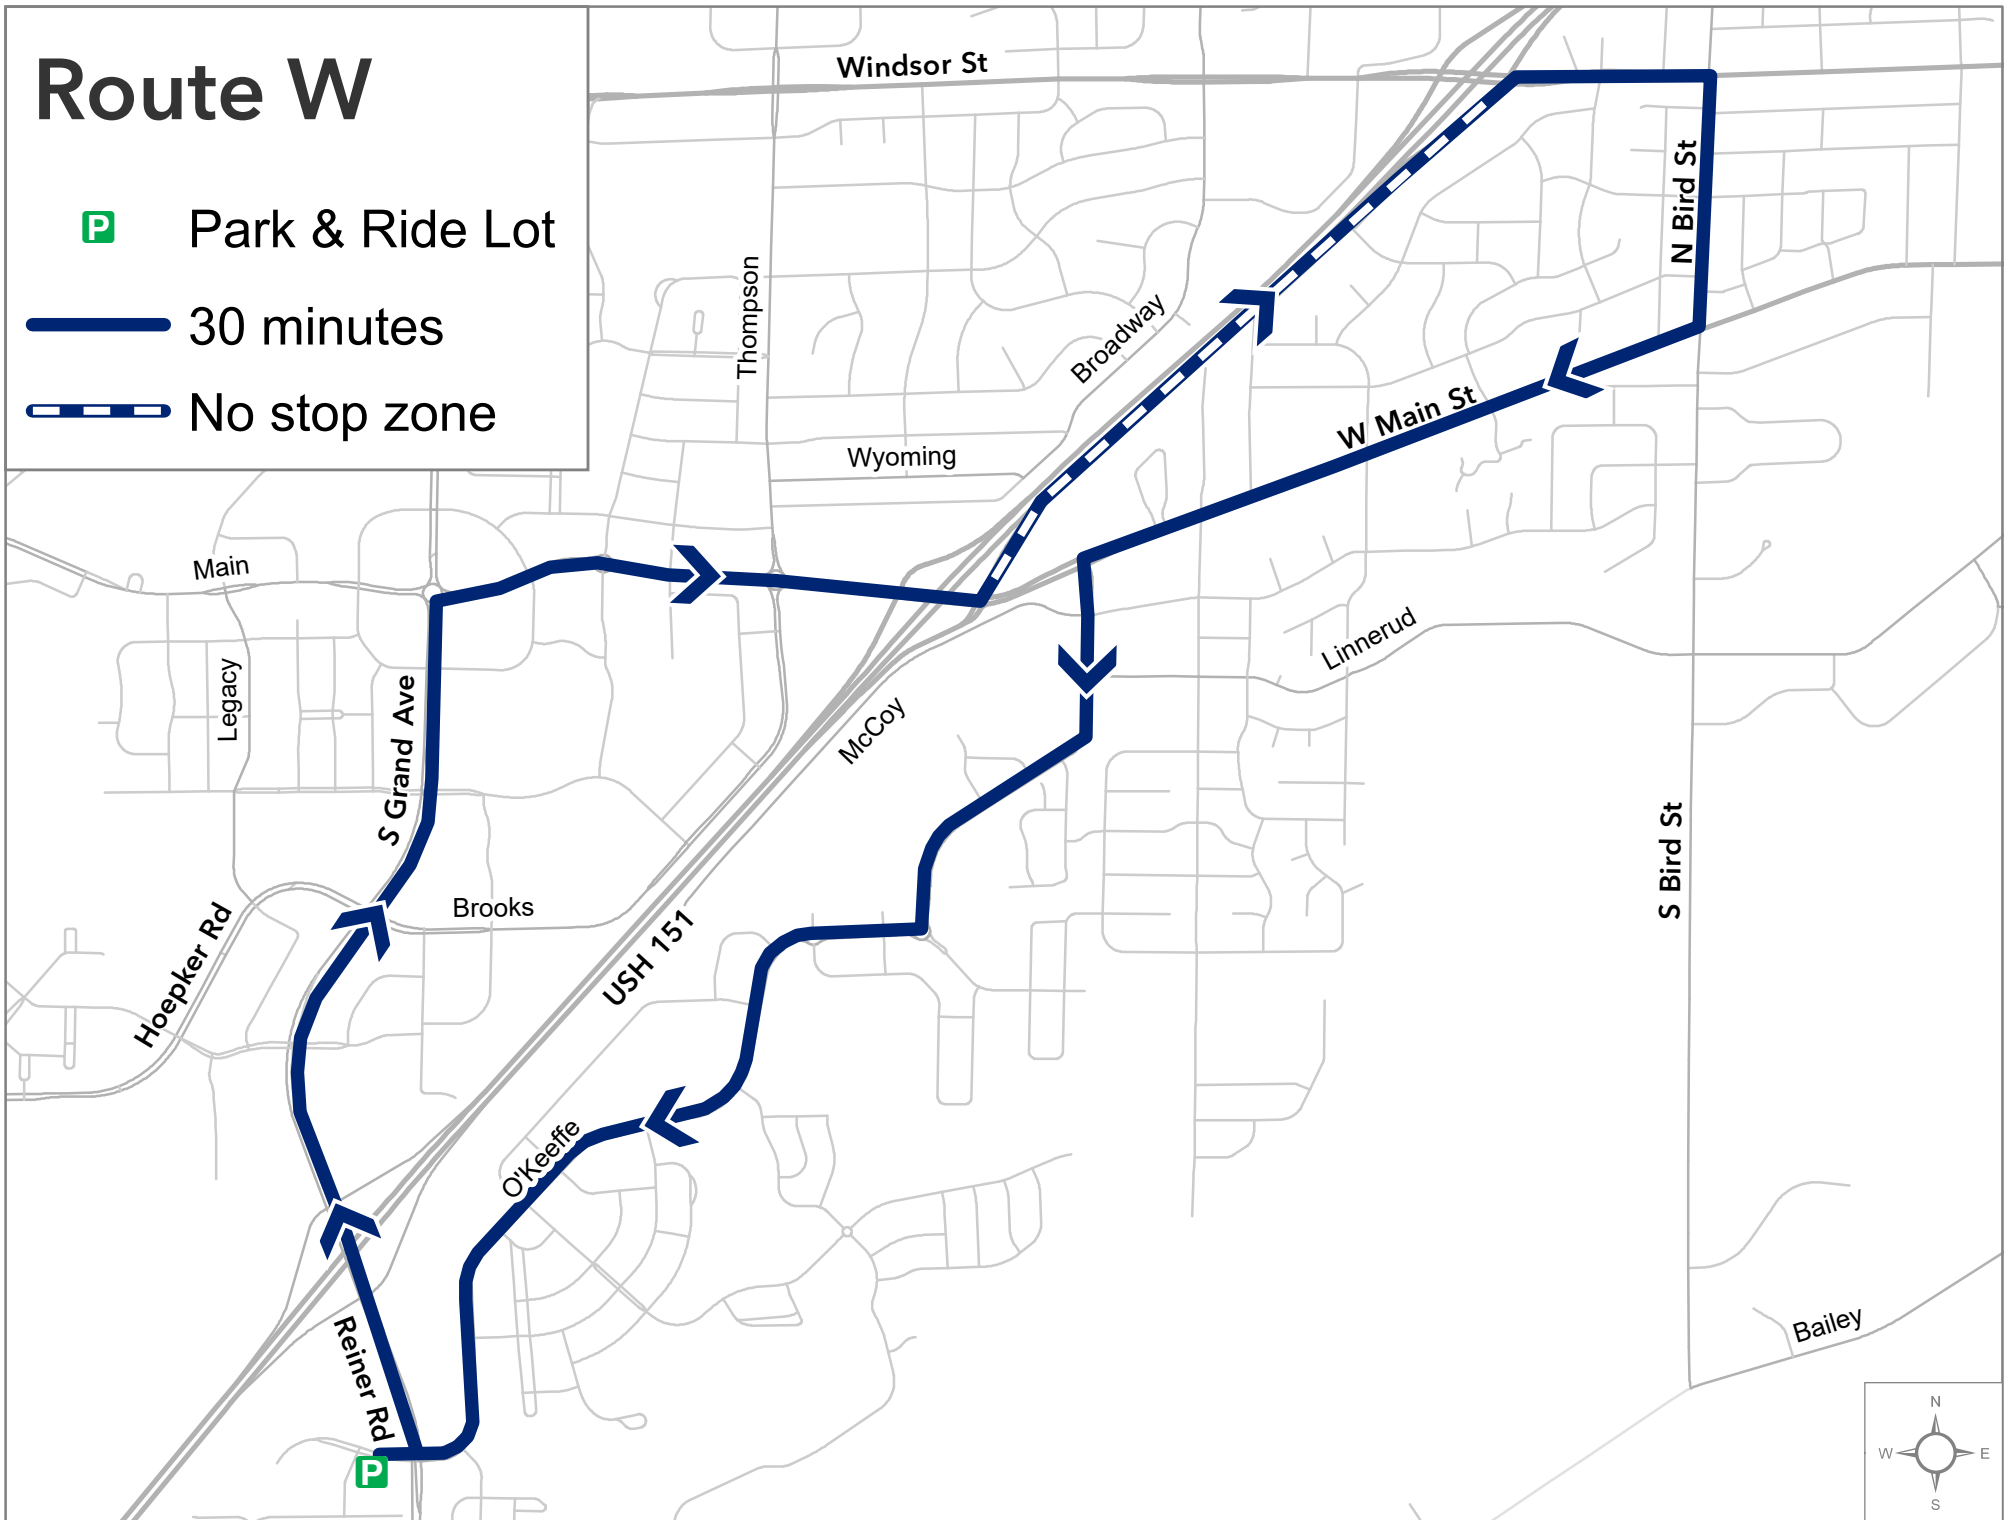

Route R2

-  60 minutes
-  No stop zone

*Map shows weekday service before 7:00 pm.

Route S

 Park & Ride Lot

 60 Minutes

*Map shows weekday service before 7:00 pm.

Route W

 Park & Ride Lot

 30 minutes

 No stop zone

*Map shows weekday service before 7:00 pm.

Route 28

— Peak-only

*Map shows weekday service before 7:00 pm.

Route 65

-  Peak-only
-  No stop zone

*Map shows weekday service before 7:00 pm.

Route 75

— Peak-only

*Map shows weekday service before 7:00 pm.

Route 80

— Frequent

*Map shows weekday service before 7:00 pm.

Route 81

— 15 minutes or less

*Map shows weekday service before 7:00 pm.

Route 84

— 15 minutes

*Map shows weekday service before 7:00 pm.