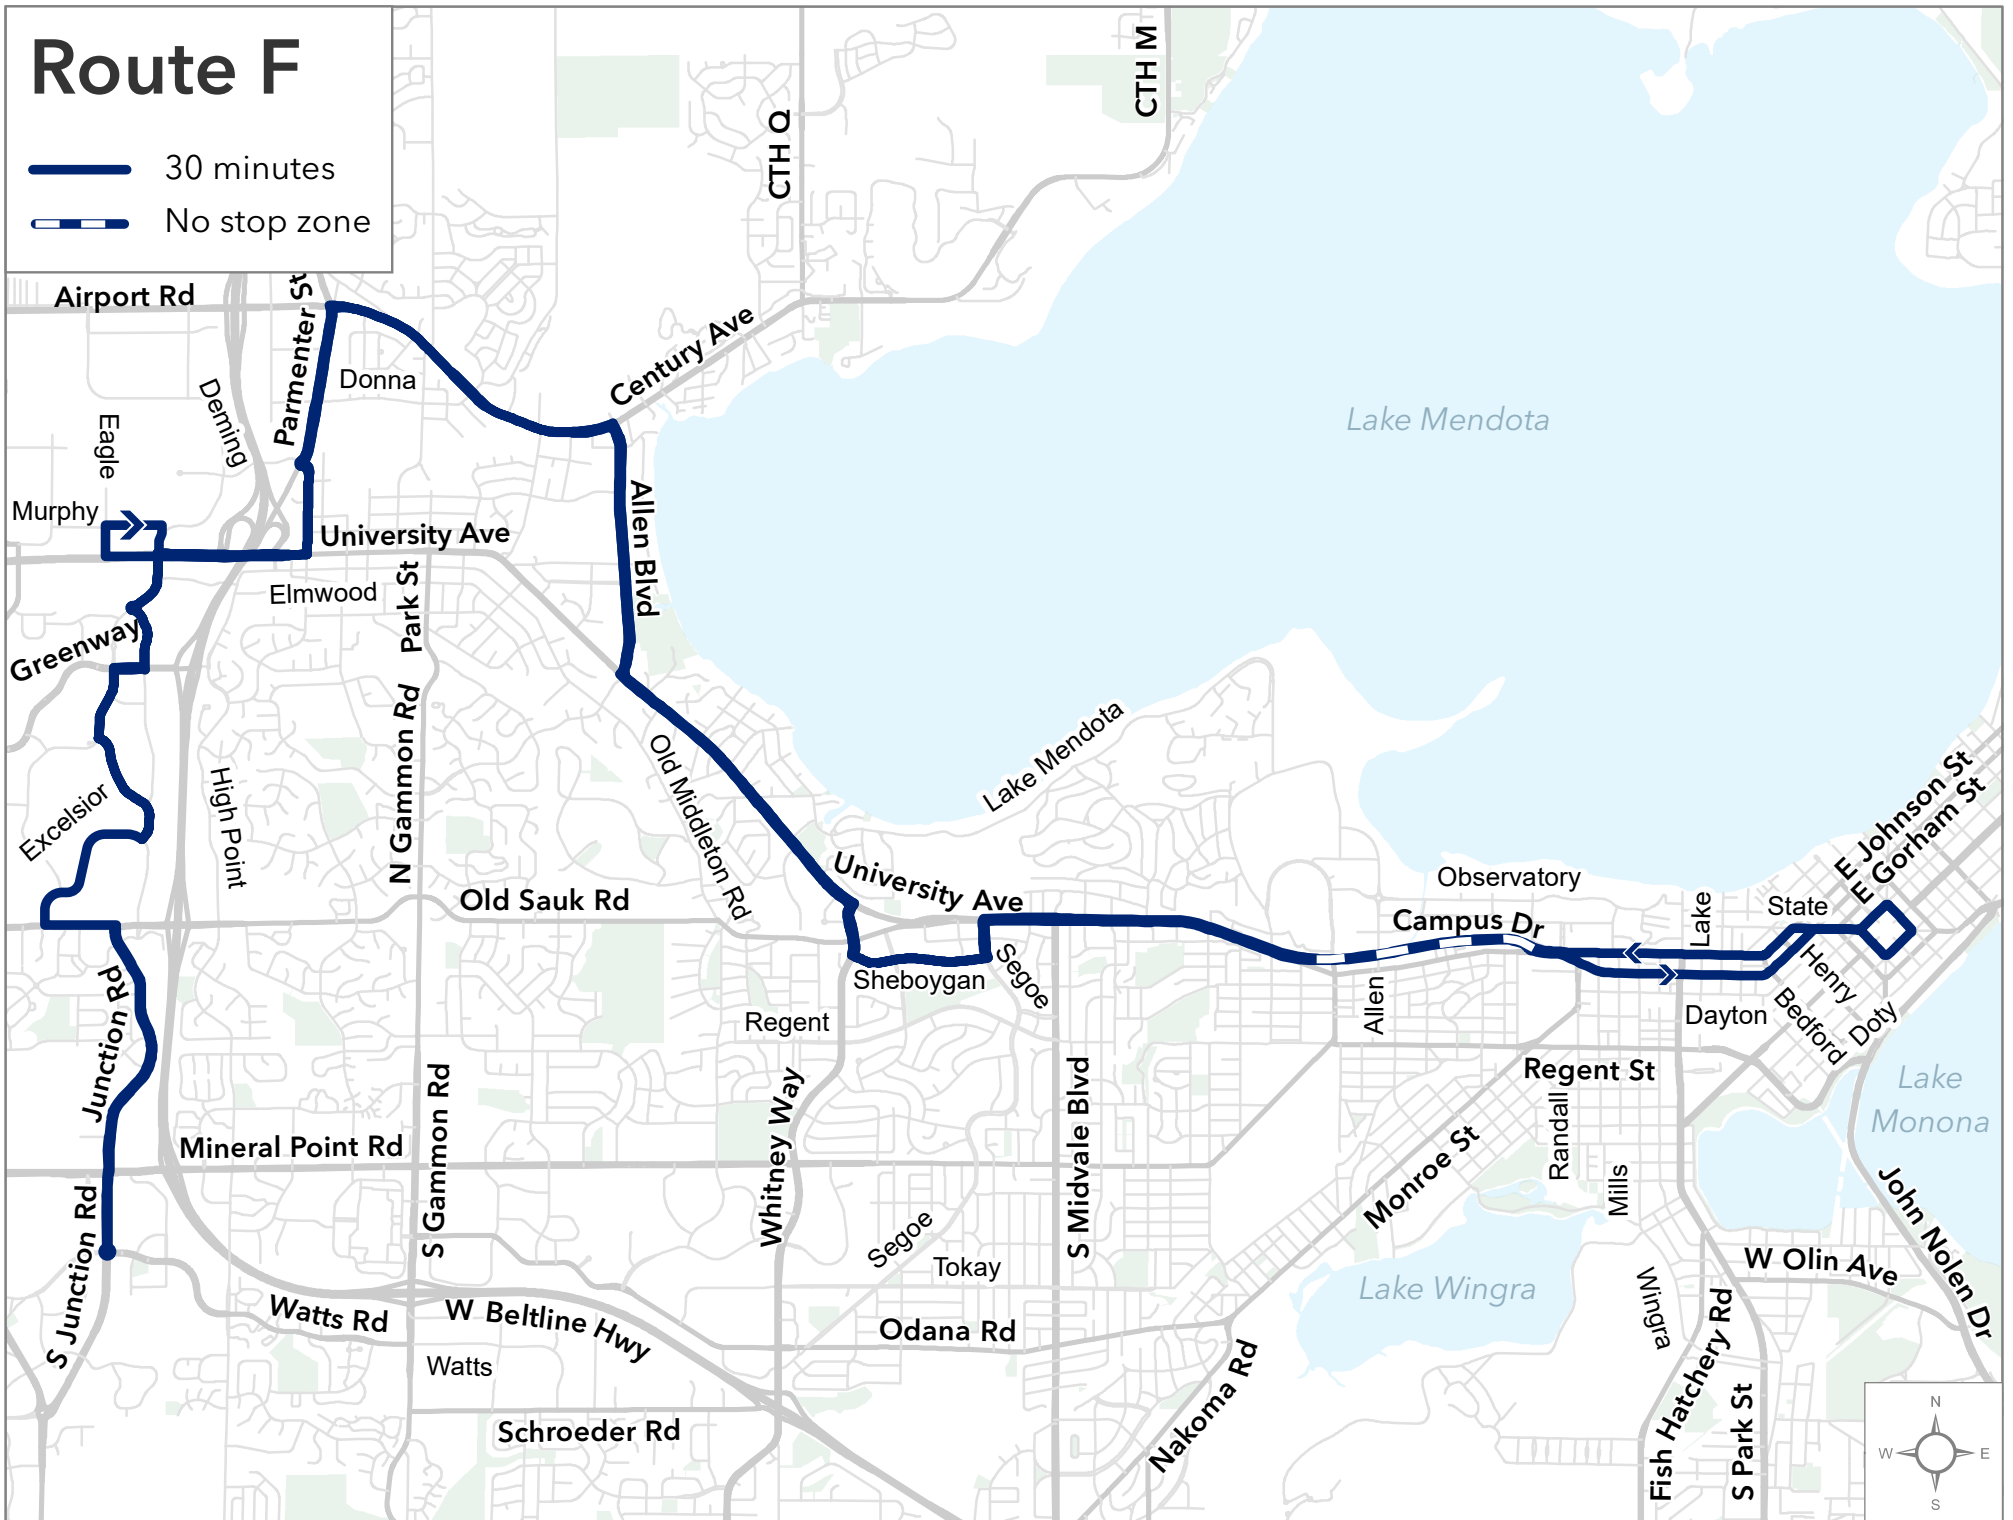

*Map shows weekday service before 7:00 pm.

Route D

- 15 minutes
- 30 minutes

*Map shows weekday service before 7:00 pm.

Route E

— 30 minutes

*Map shows weekday service before 7:00 pm.

Route F

-  30 minutes
-  No stop zone

*Map shows weekday service before 7:00 pm.

Route H

30 minutes

*Map shows weekday service before 7:00 pm.

Route J

-  60 minutes
-  No stop zone

*Map shows weekday service before 7:00 pm.

Route L

Park & Ride Lot

80 minutes

No stop zone

*Map shows weekday service before 7:00 pm.

Route P

— 30 minutes

*Map shows weekday service before 7:00 pm.

 Park & Ride Lot

 30 minutes

 No stop zone

*Map shows weekday service before 7:00 pm.

Route 28

— Peak-only

*Map shows weekday service before 7:00 pm.

Route 65