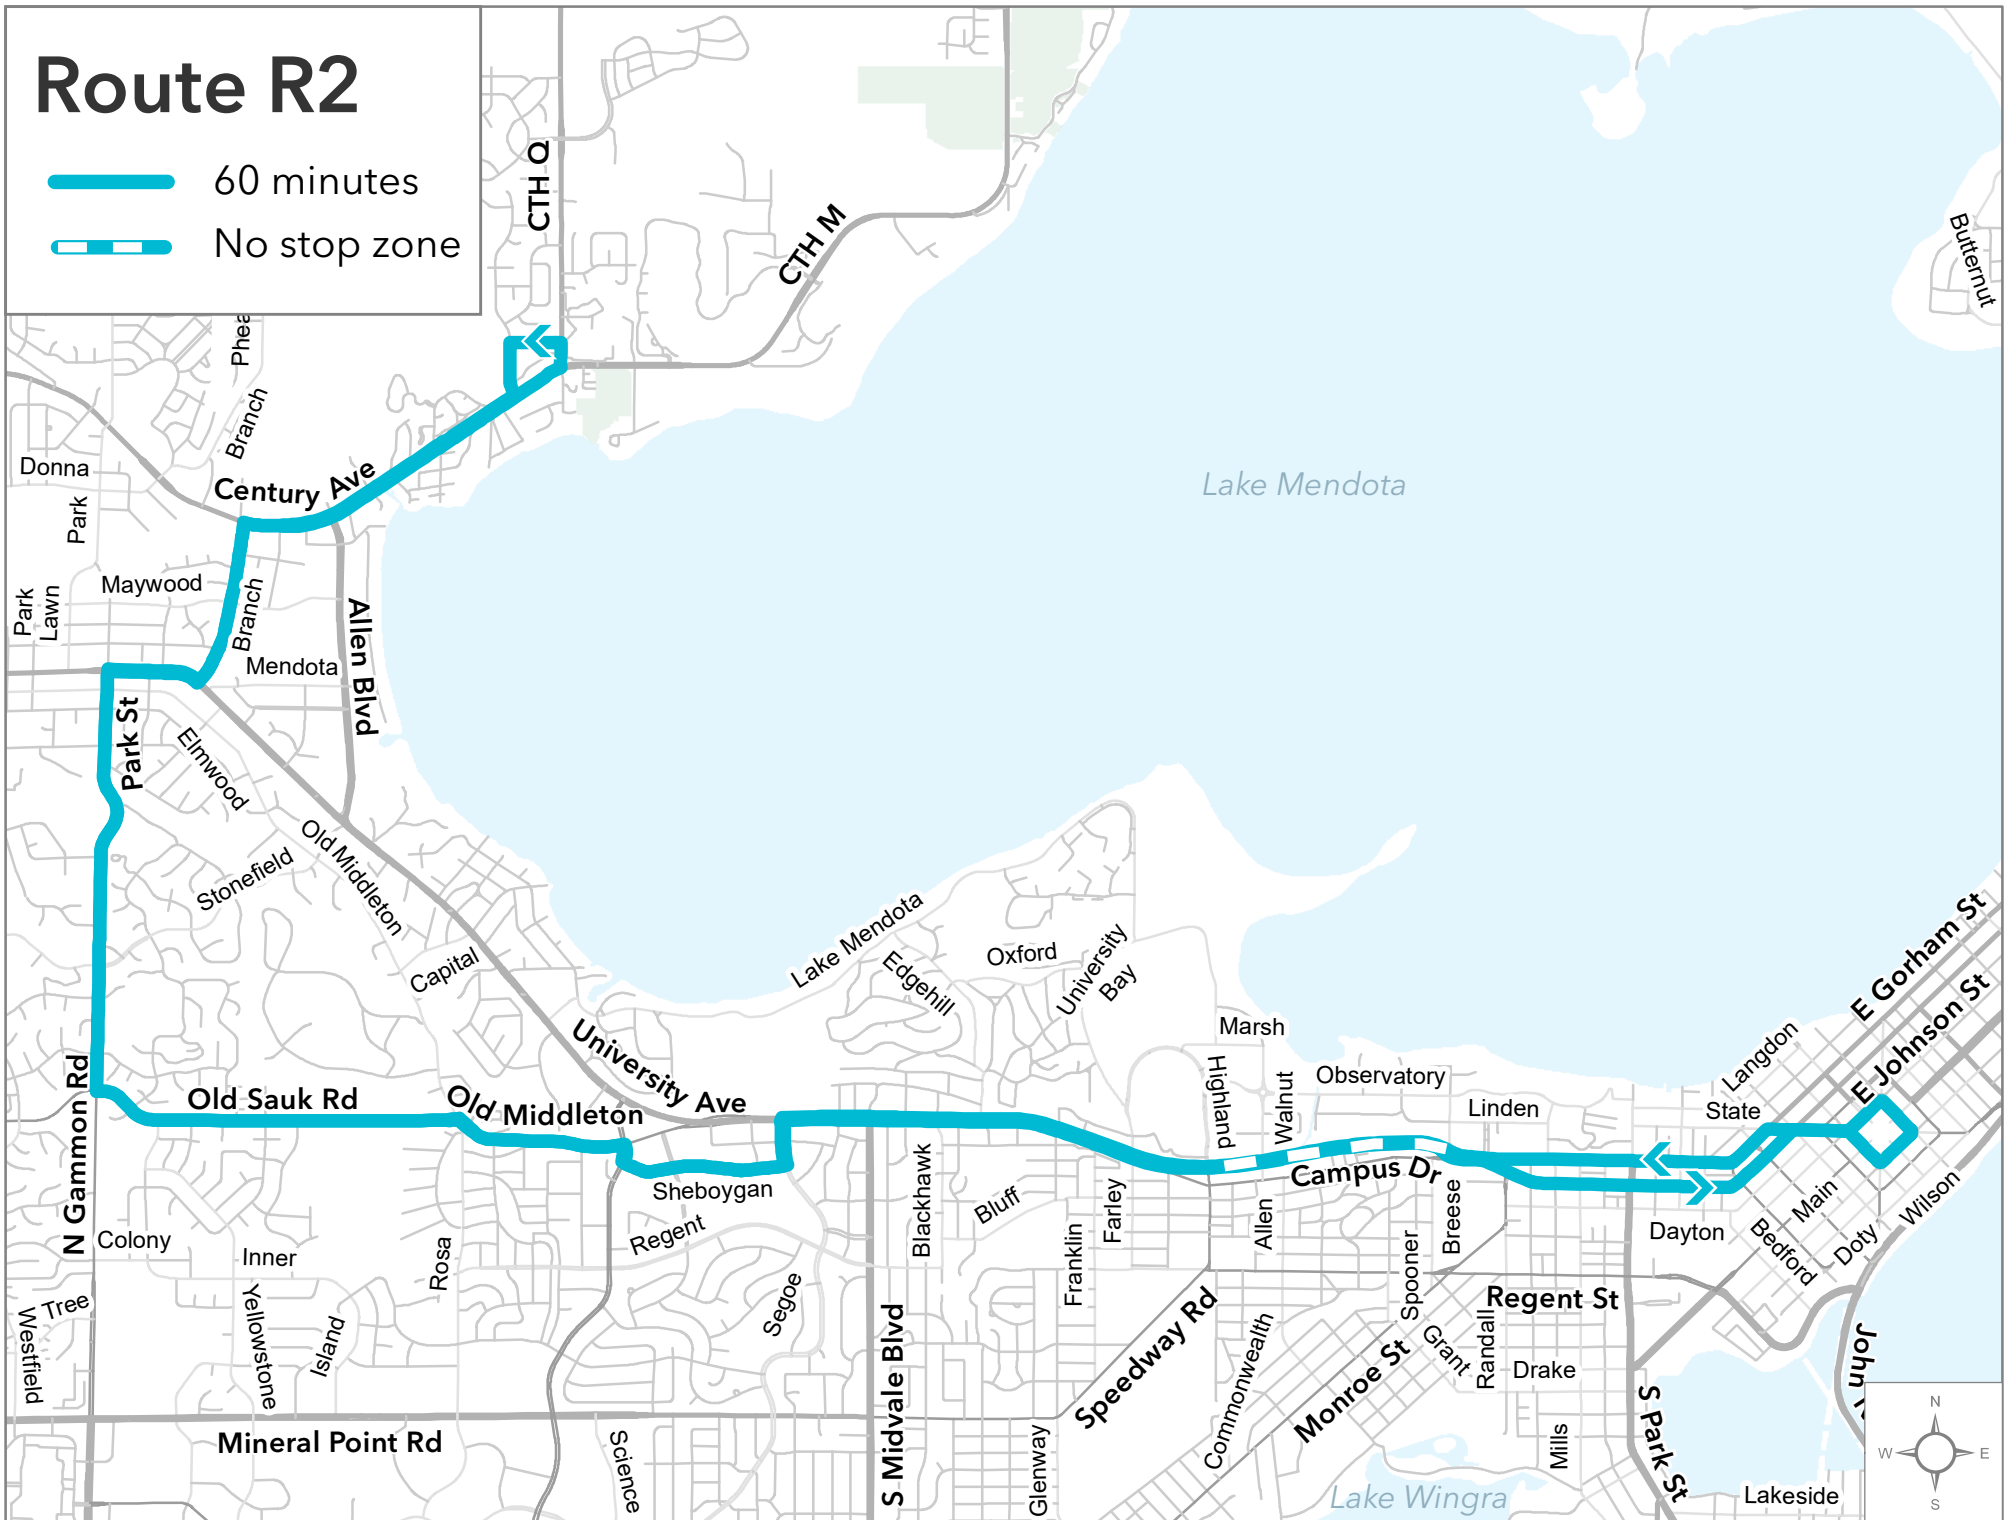

Route L

Park & Ride Lot

80 minutes

No stop zone

*Map shows weekday service before 7:00 pm.

Route P

— 30 minutes

*Map shows weekday service before 7:00 pm.

Route R2

-  60 minutes
-  No stop zone

*Map shows weekday service before 7:00 pm.

Route S

 Park & Ride Lot

 60 Minutes

*Map shows weekday service before 7:00 pm.

Route W

 Park & Ride Lot

 30 minutes

 No stop zone

*Map shows weekday service before 7:00 pm.

Route 28

— Peak-only

*Map shows weekday service before 7:00 pm.

Route 65

-  Peak-only
-  No stop zone

*Map shows weekday service before 7:00 pm.

Route 75

— Peak-only

*Map shows weekday service before 7:00 pm.

Route 80

— Frequent

*Map shows weekday service before 7:00 pm.