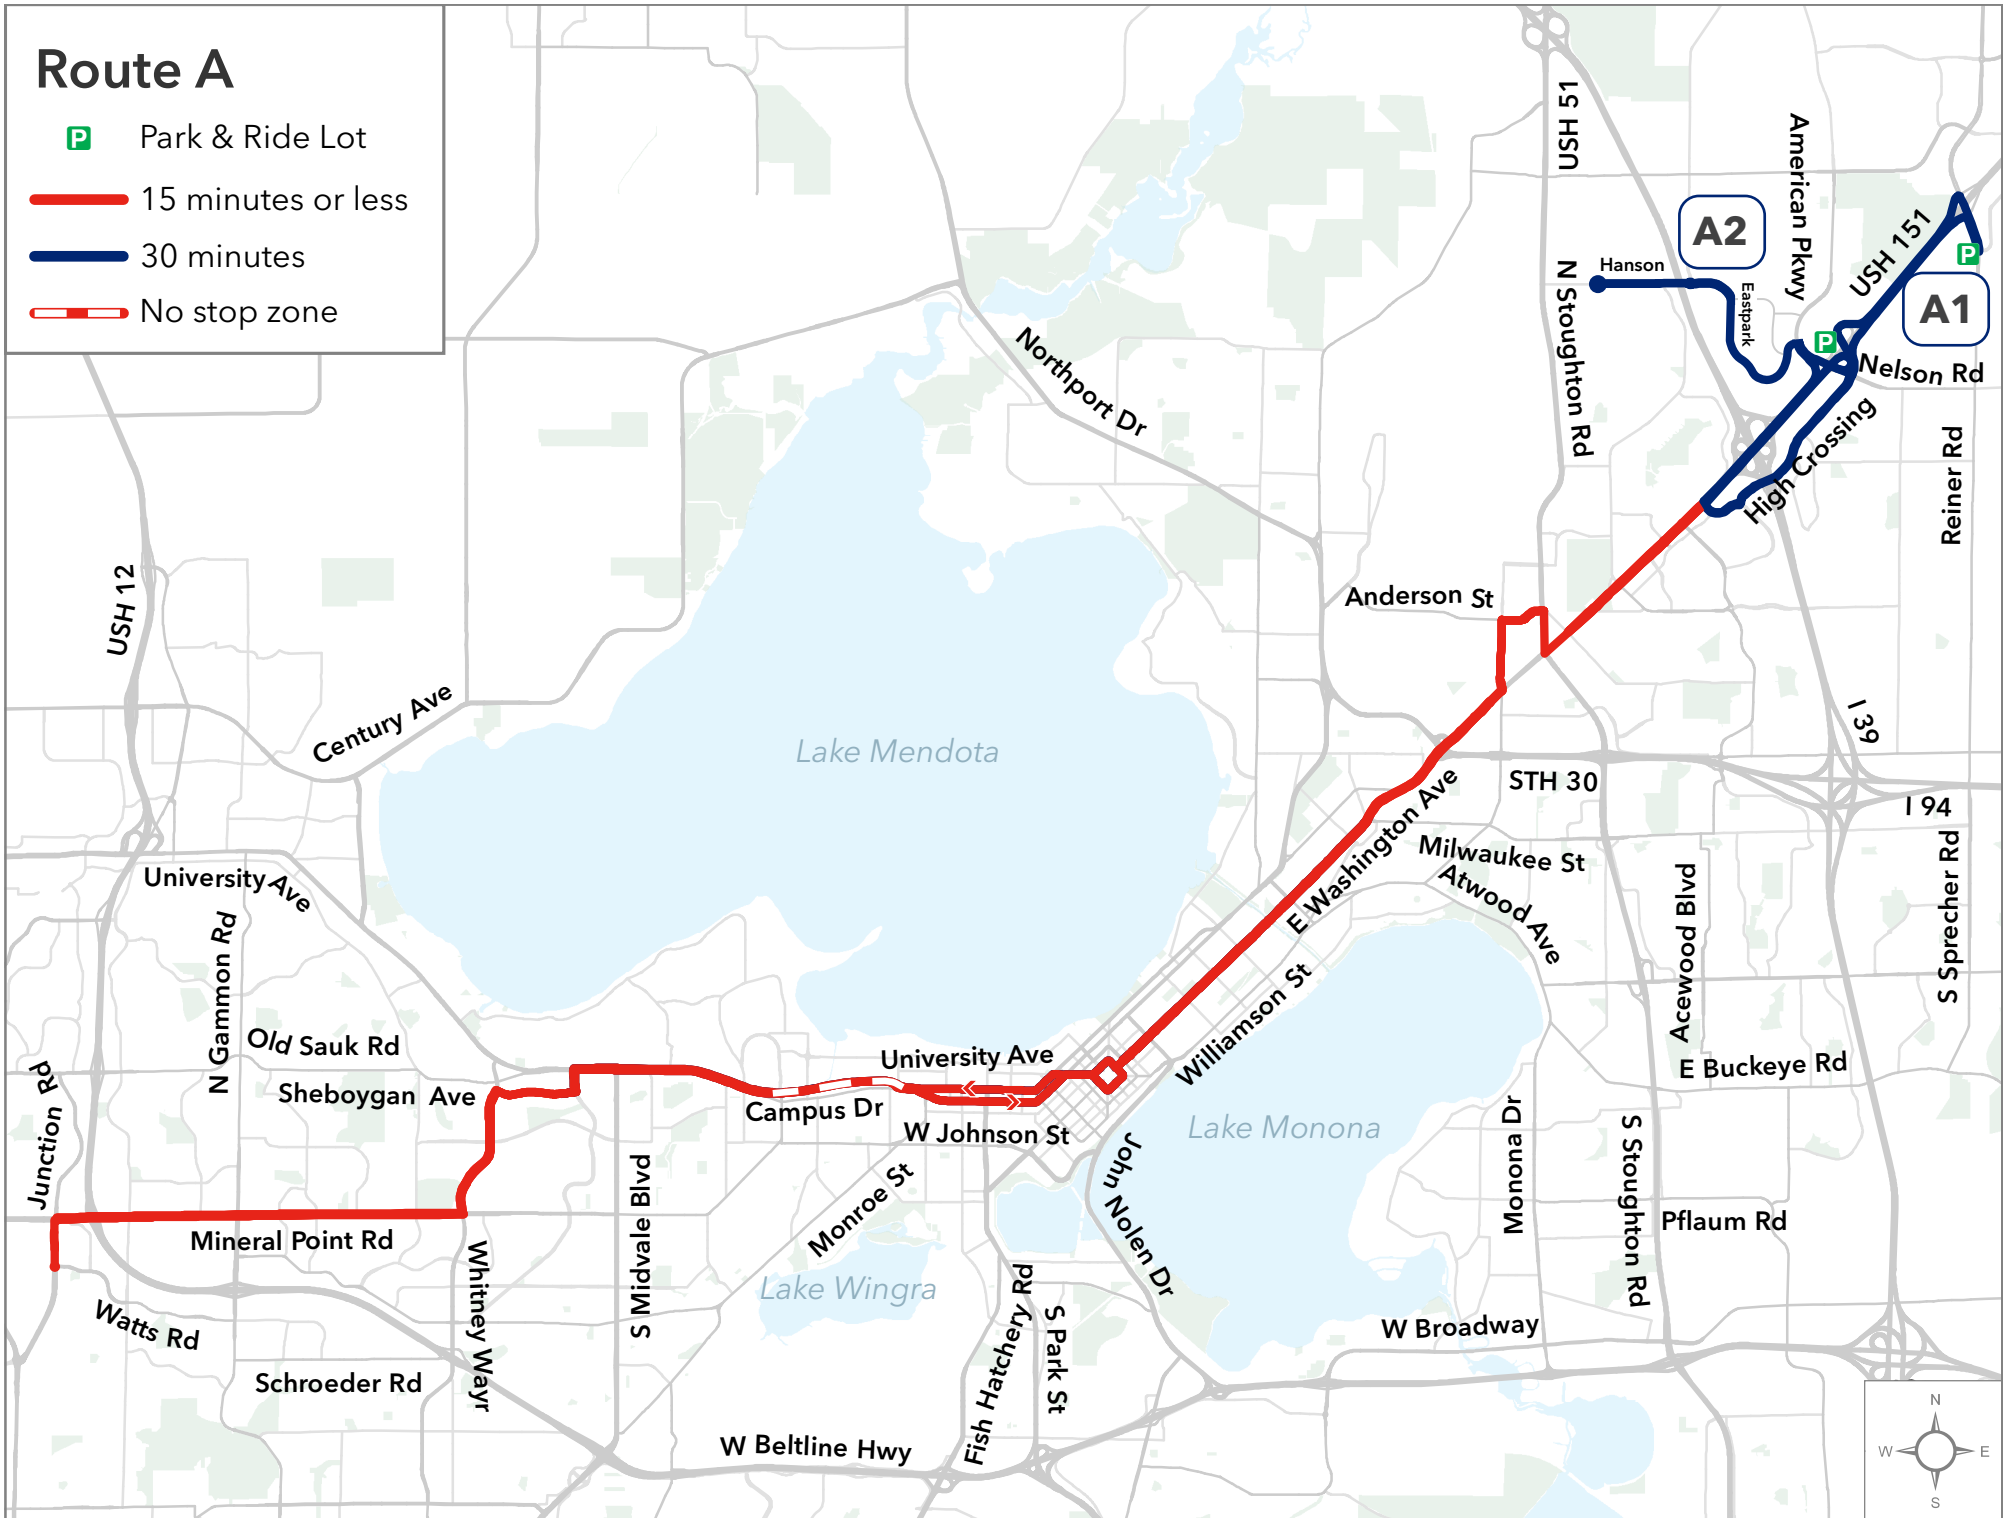

Route A

-  Park & Ride Lot
-  15 minutes or less
-  30 minutes
-  No stop zone

*Map shows weekday service before 7:00 pm.

Route B

 15 minutes or less

*Map shows weekday service before 7:00 pm.

Route C

-  15 minutes
-  30 minutes
-  60 minutes

*Map shows weekday service before 7:00 pm.

Route D

- 15 minutes
- 30 minutes

*Map shows weekday service before 7:00 pm.

Route E

— 30 minutes

*Map shows weekday service before 7:00 pm.

Route F

Route L

Park & Ride Lot

80 minutes

No stop zone

*Map shows weekday service before 7:00 pm.

Route P

— 30 minutes

*Map shows weekday service before 7:00 pm.

 Park & Ride Lot

 30 minutes

 No stop zone

*Map shows weekday service before 7:00 pm.

Route 28

— Peak-only

*Map shows weekday service before 7:00 pm.

Route 65