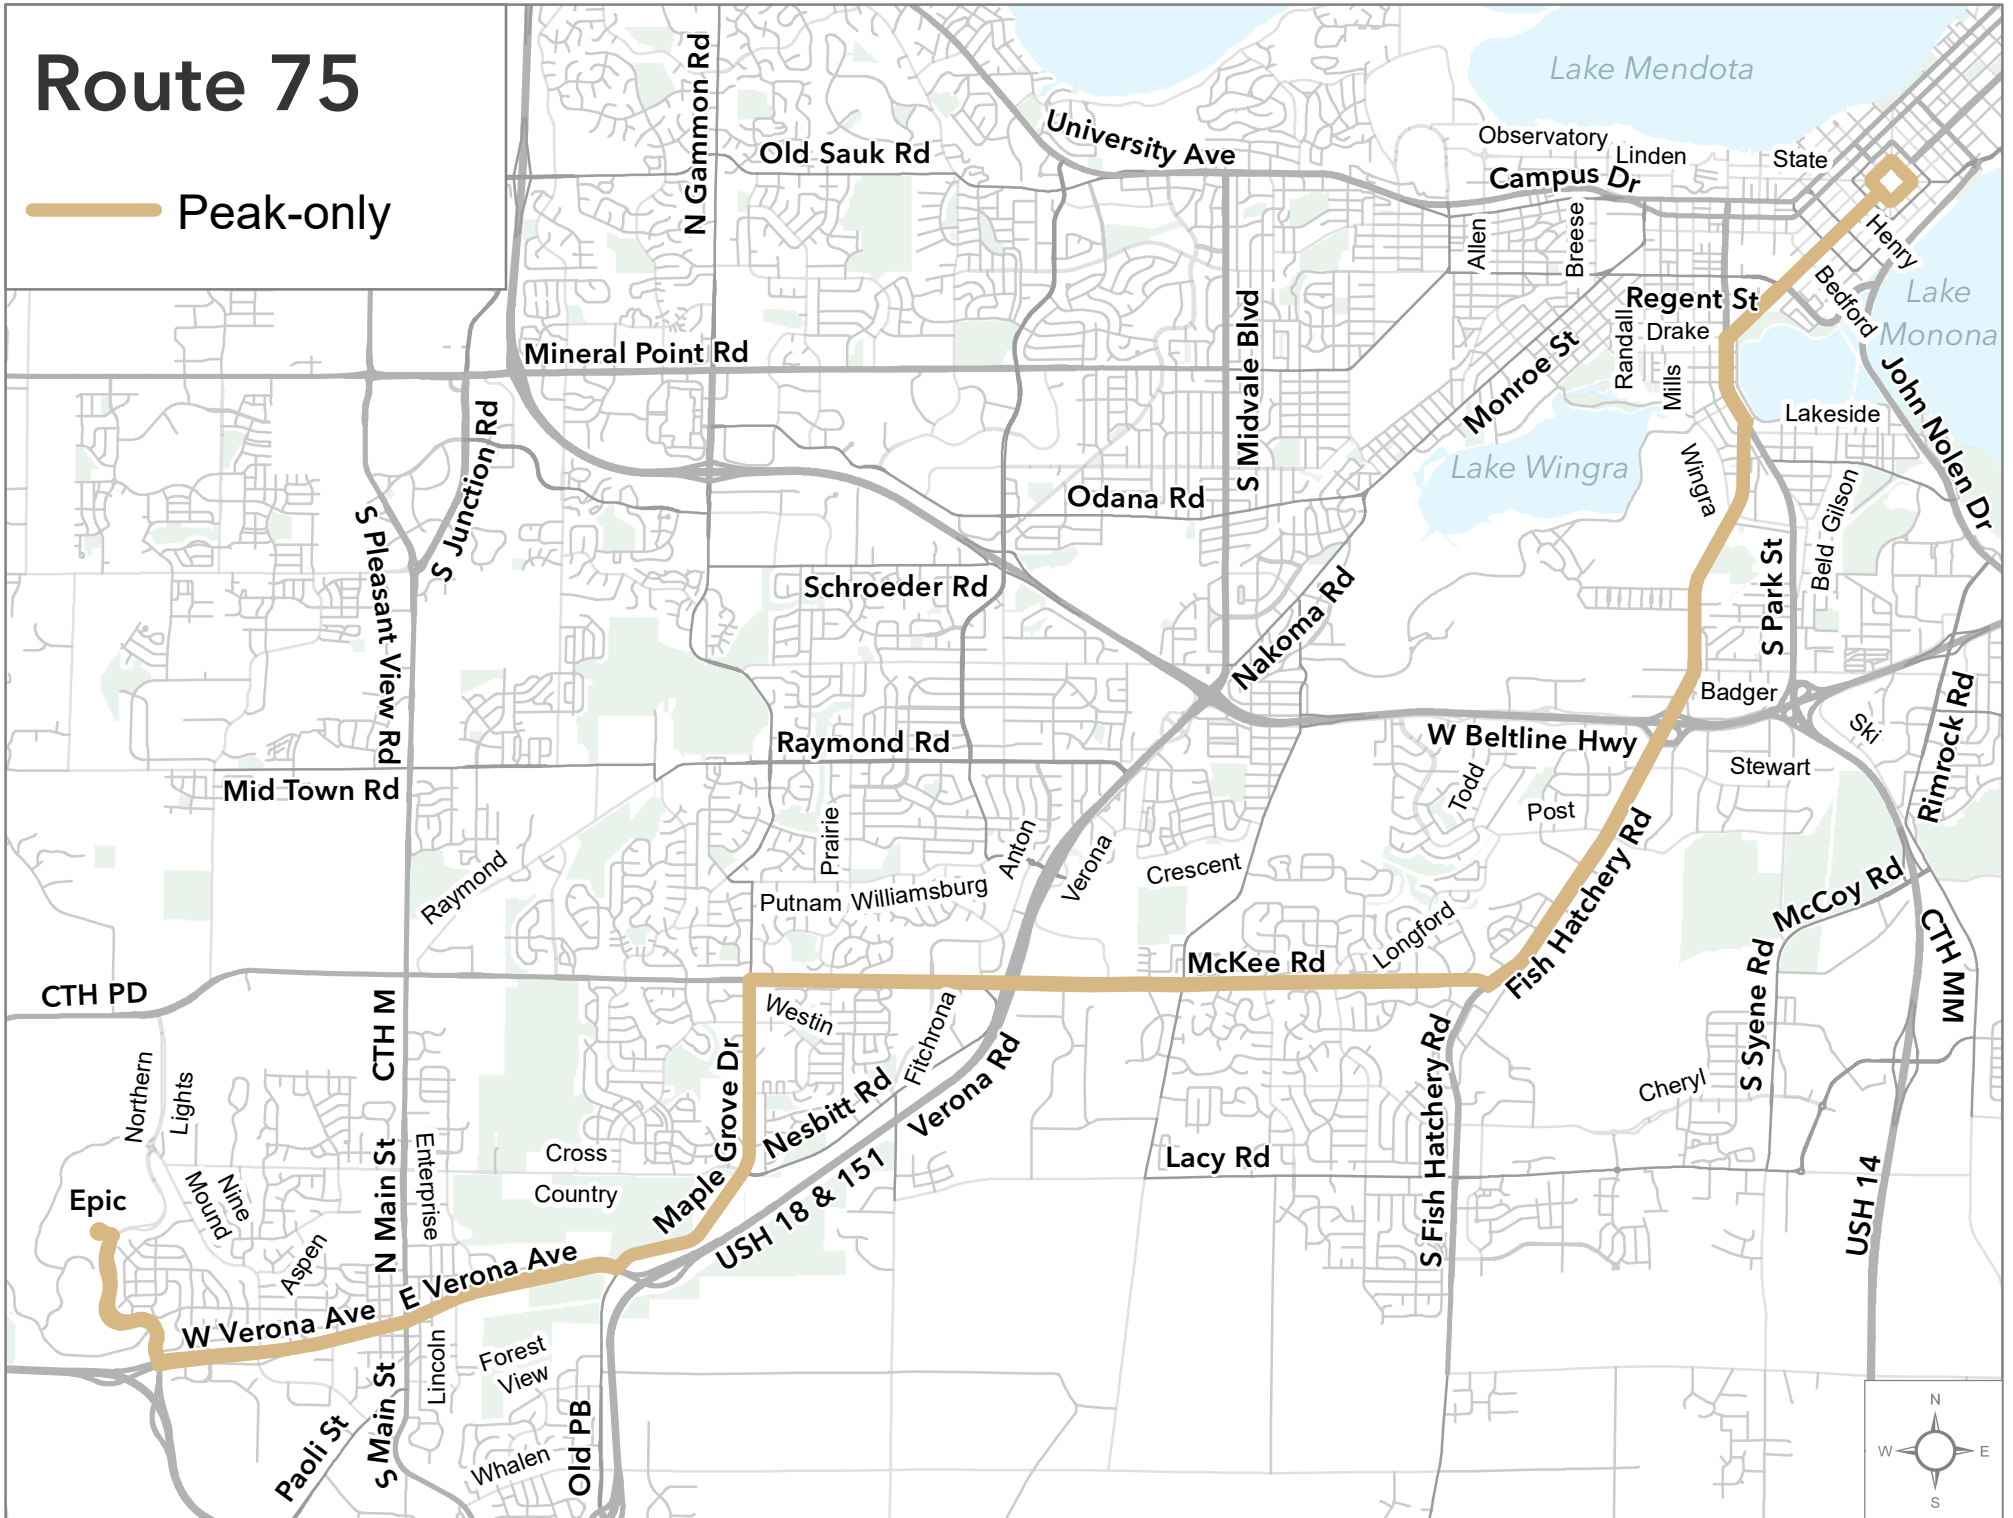

Route R2

-  60 minutes
-  No stop zone

*Map shows weekday service before 7:00 pm.

Route S

 Park & Ride Lot

 60 Minutes

*Map shows weekday service before 7:00 pm.

Route W

 Park & Ride Lot

 30 minutes

 No stop zone

*Map shows weekday service before 7:00 pm.

Route 28

— Peak-only

*Map shows weekday service before 7:00 pm.

Route 65

-  Peak-only
-  No stop zone

*Map shows weekday service before 7:00 pm.

Route 75

— Peak-only

*Map shows weekday service before 7:00 pm.

Route 80

— Frequent

*Map shows weekday service before 7:00 pm.

Route 81

— 15 minutes or less

*Map shows weekday service before 7:00 pm.

Route 84

— 15 minutes

*Map shows weekday service before 7:00 pm.