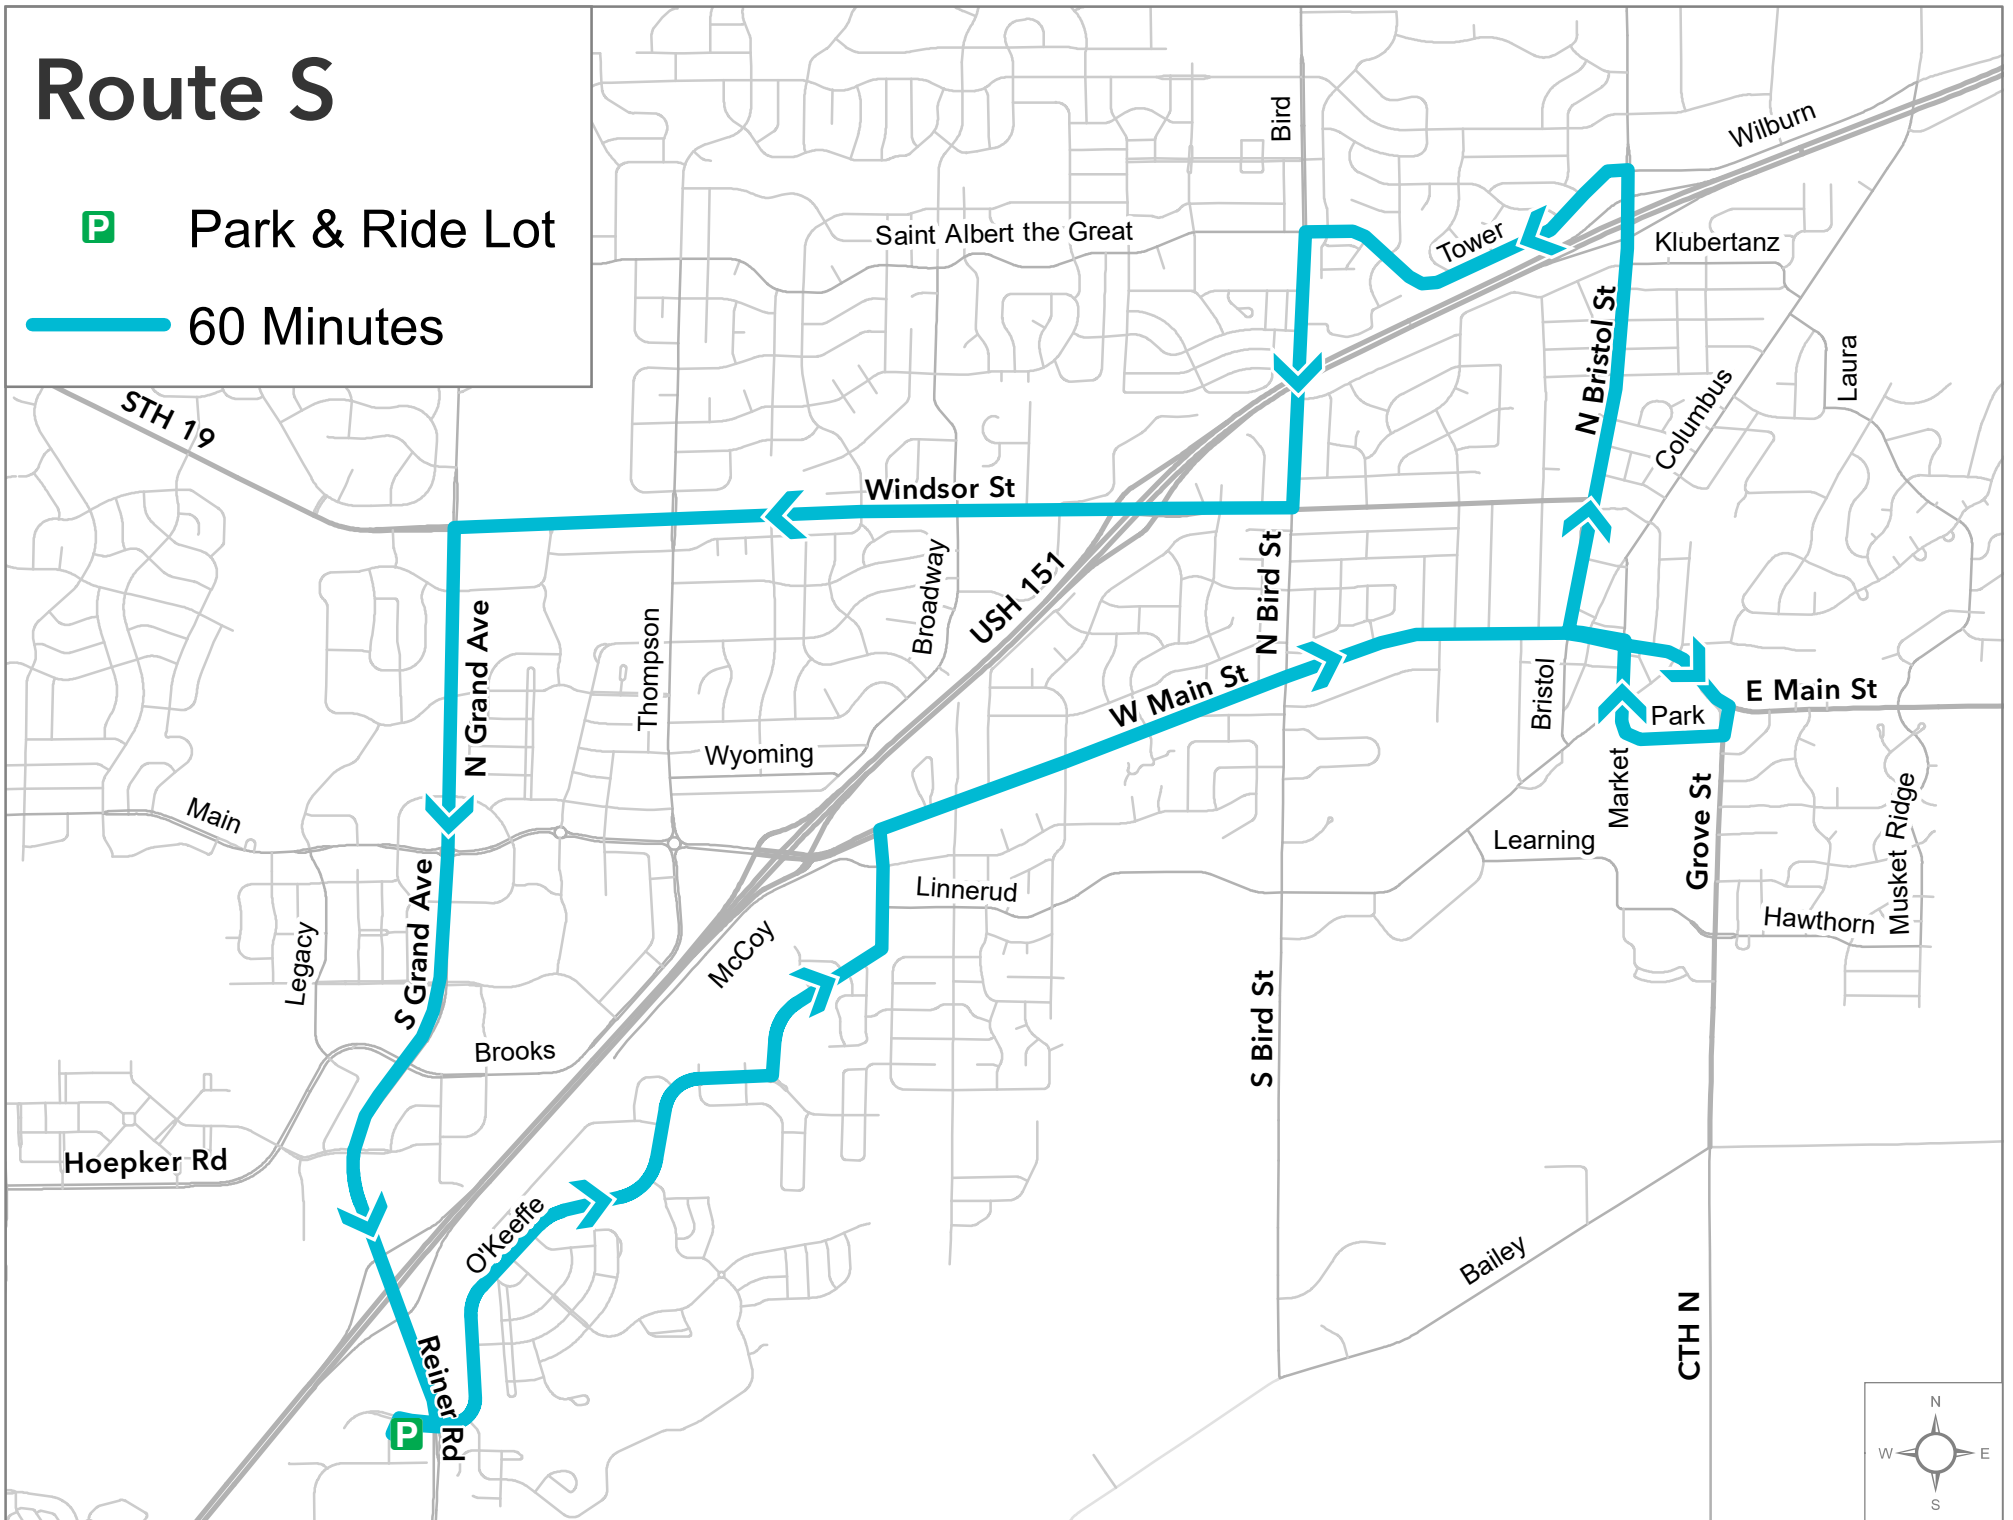

Route R2

-  60 minutes
-  No stop zone

*Map shows weekday service before 7:00 pm.

Route S

 Park & Ride Lot

 60 Minutes

*Map shows weekday service before 7:00 pm.

Route W

 Park & Ride Lot

 30 minutes

 No stop zone

*Map shows weekday service before 7:00 pm.

Route 28

— Peak-only

*Map shows weekday service before 7:00 pm.

Route 65

-  Peak-only
-  No stop zone

*Map shows weekday service before 7:00 pm.

Route 75

— Peak-only

*Map shows weekday service before 7:00 pm.

Route 80

— Frequent

*Map shows weekday service before 7:00 pm.

Route 81

— 15 minutes or less

*Map shows weekday service before 7:00 pm.

Route 84

— 15 minutes

*Map shows weekday service before 7:00 pm.