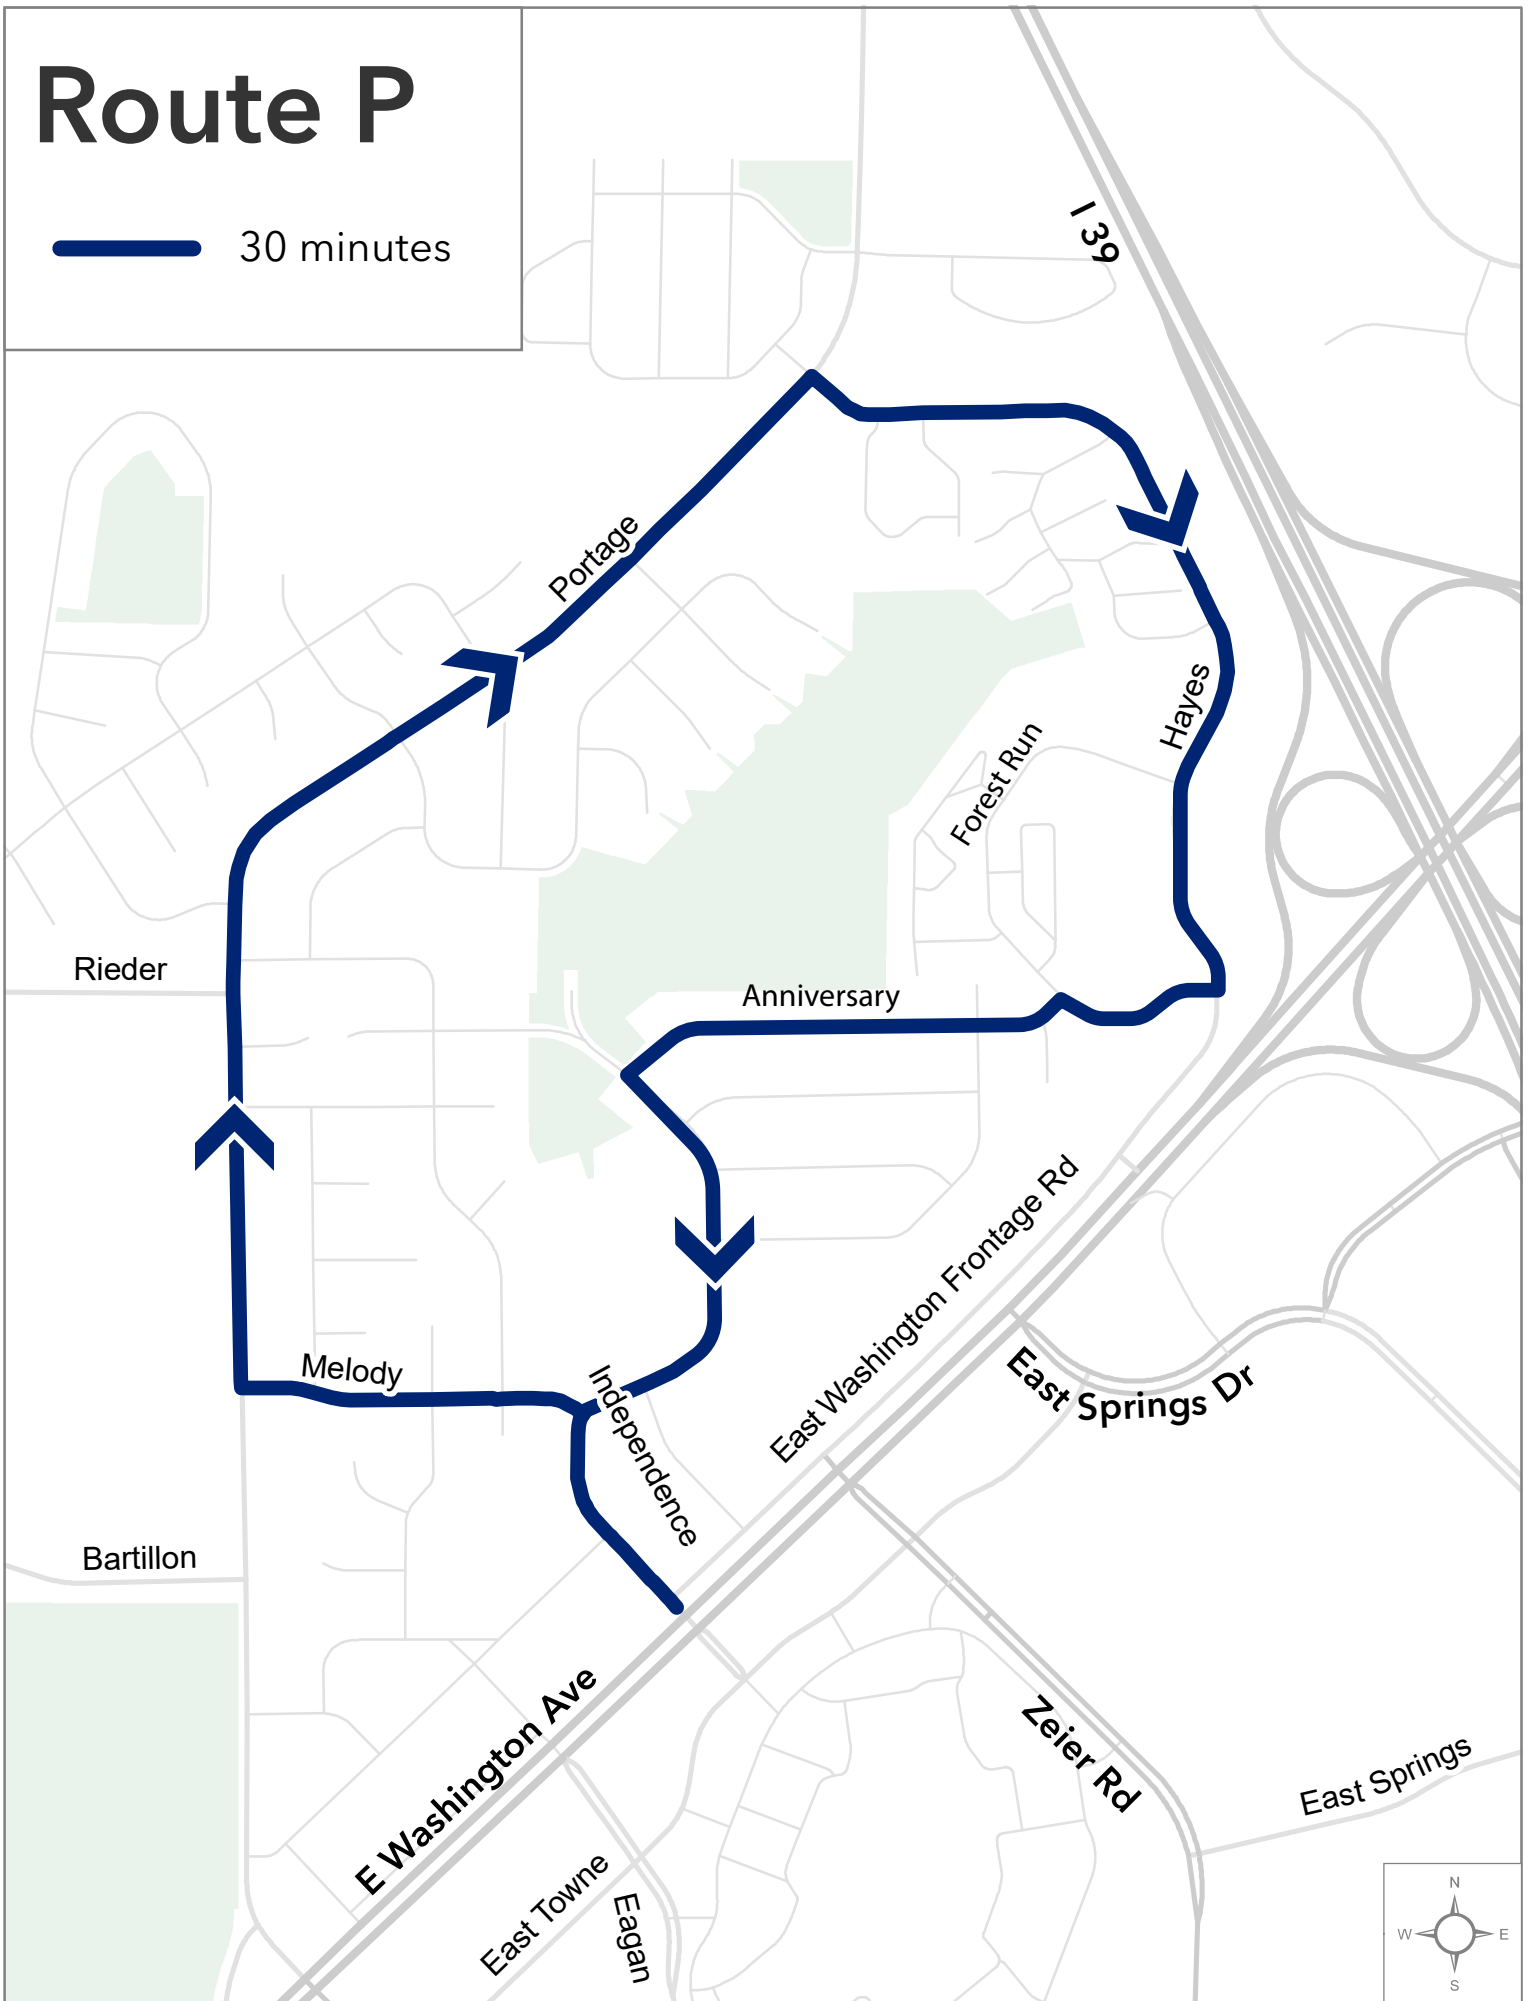

Route L

Park & Ride Lot

80 minutes

No stop zone

*Map shows weekday service before 7:00 pm.

Route P

— 30 minutes

*Map shows weekday service before 7:00 pm.

Route R2

-  60 minutes
-  No stop zone

*Map shows weekday service before 7:00 pm.

Route S

 Park & Ride Lot

 60 Minutes

*Map shows weekday service before 7:00 pm.

Route W

 Park & Ride Lot

 30 minutes

 No stop zone

*Map shows weekday service before 7:00 pm.

Route 28

— Peak-only

*Map shows weekday service before 7:00 pm.

Route 65

-  Peak-only
-  No stop zone

*Map shows weekday service before 7:00 pm.

Route 75

— Peak-only

*Map shows weekday service before 7:00 pm.

Route 80

— Frequent

*Map shows weekday service before 7:00 pm.