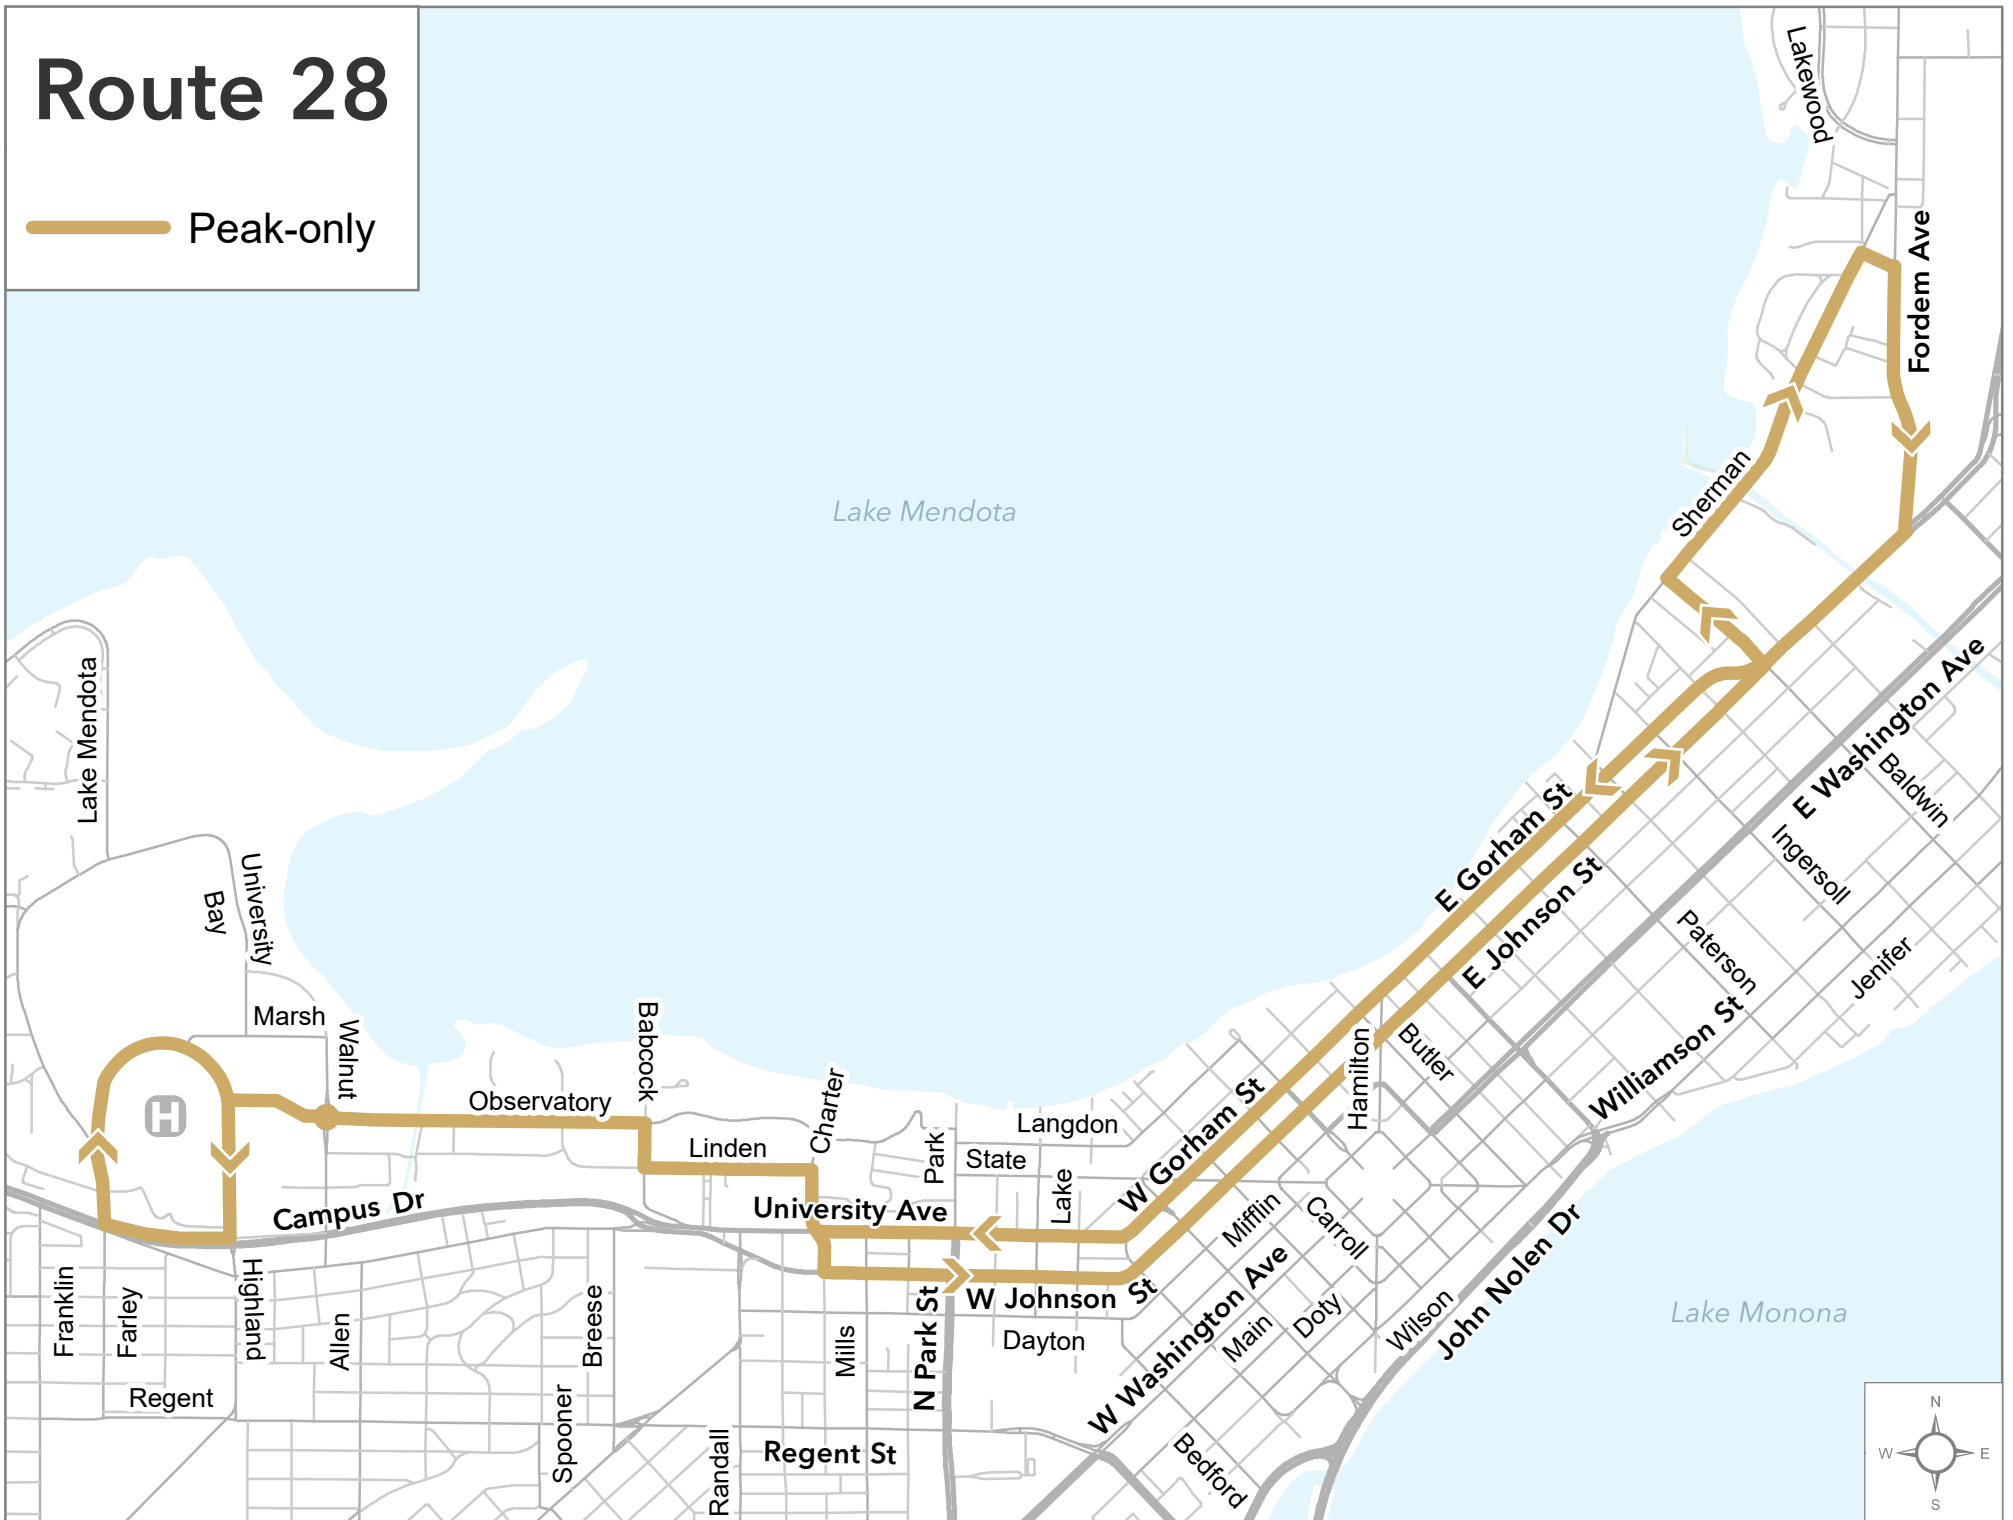

Route R2

-  60 minutes
-  No stop zone

*Map shows weekday service before 7:00 pm.

Route S

 Park & Ride Lot

 60 Minutes

*Map shows weekday service before 7:00 pm.

Route W

 Park & Ride Lot

 30 minutes

 No stop zone

*Map shows weekday service before 7:00 pm.

Route 28

— Peak-only

*Map shows weekday service before 7:00 pm.

Route 65

-  Peak-only
-  No stop zone

*Map shows weekday service before 7:00 pm.

Route 75

— Peak-only

*Map shows weekday service before 7:00 pm.

Route 80

— Frequent

*Map shows weekday service before 7:00 pm.

Route 81

— 15 minutes or less

*Map shows weekday service before 7:00 pm.

Route 84

— 15 minutes

*Map shows weekday service before 7:00 pm.