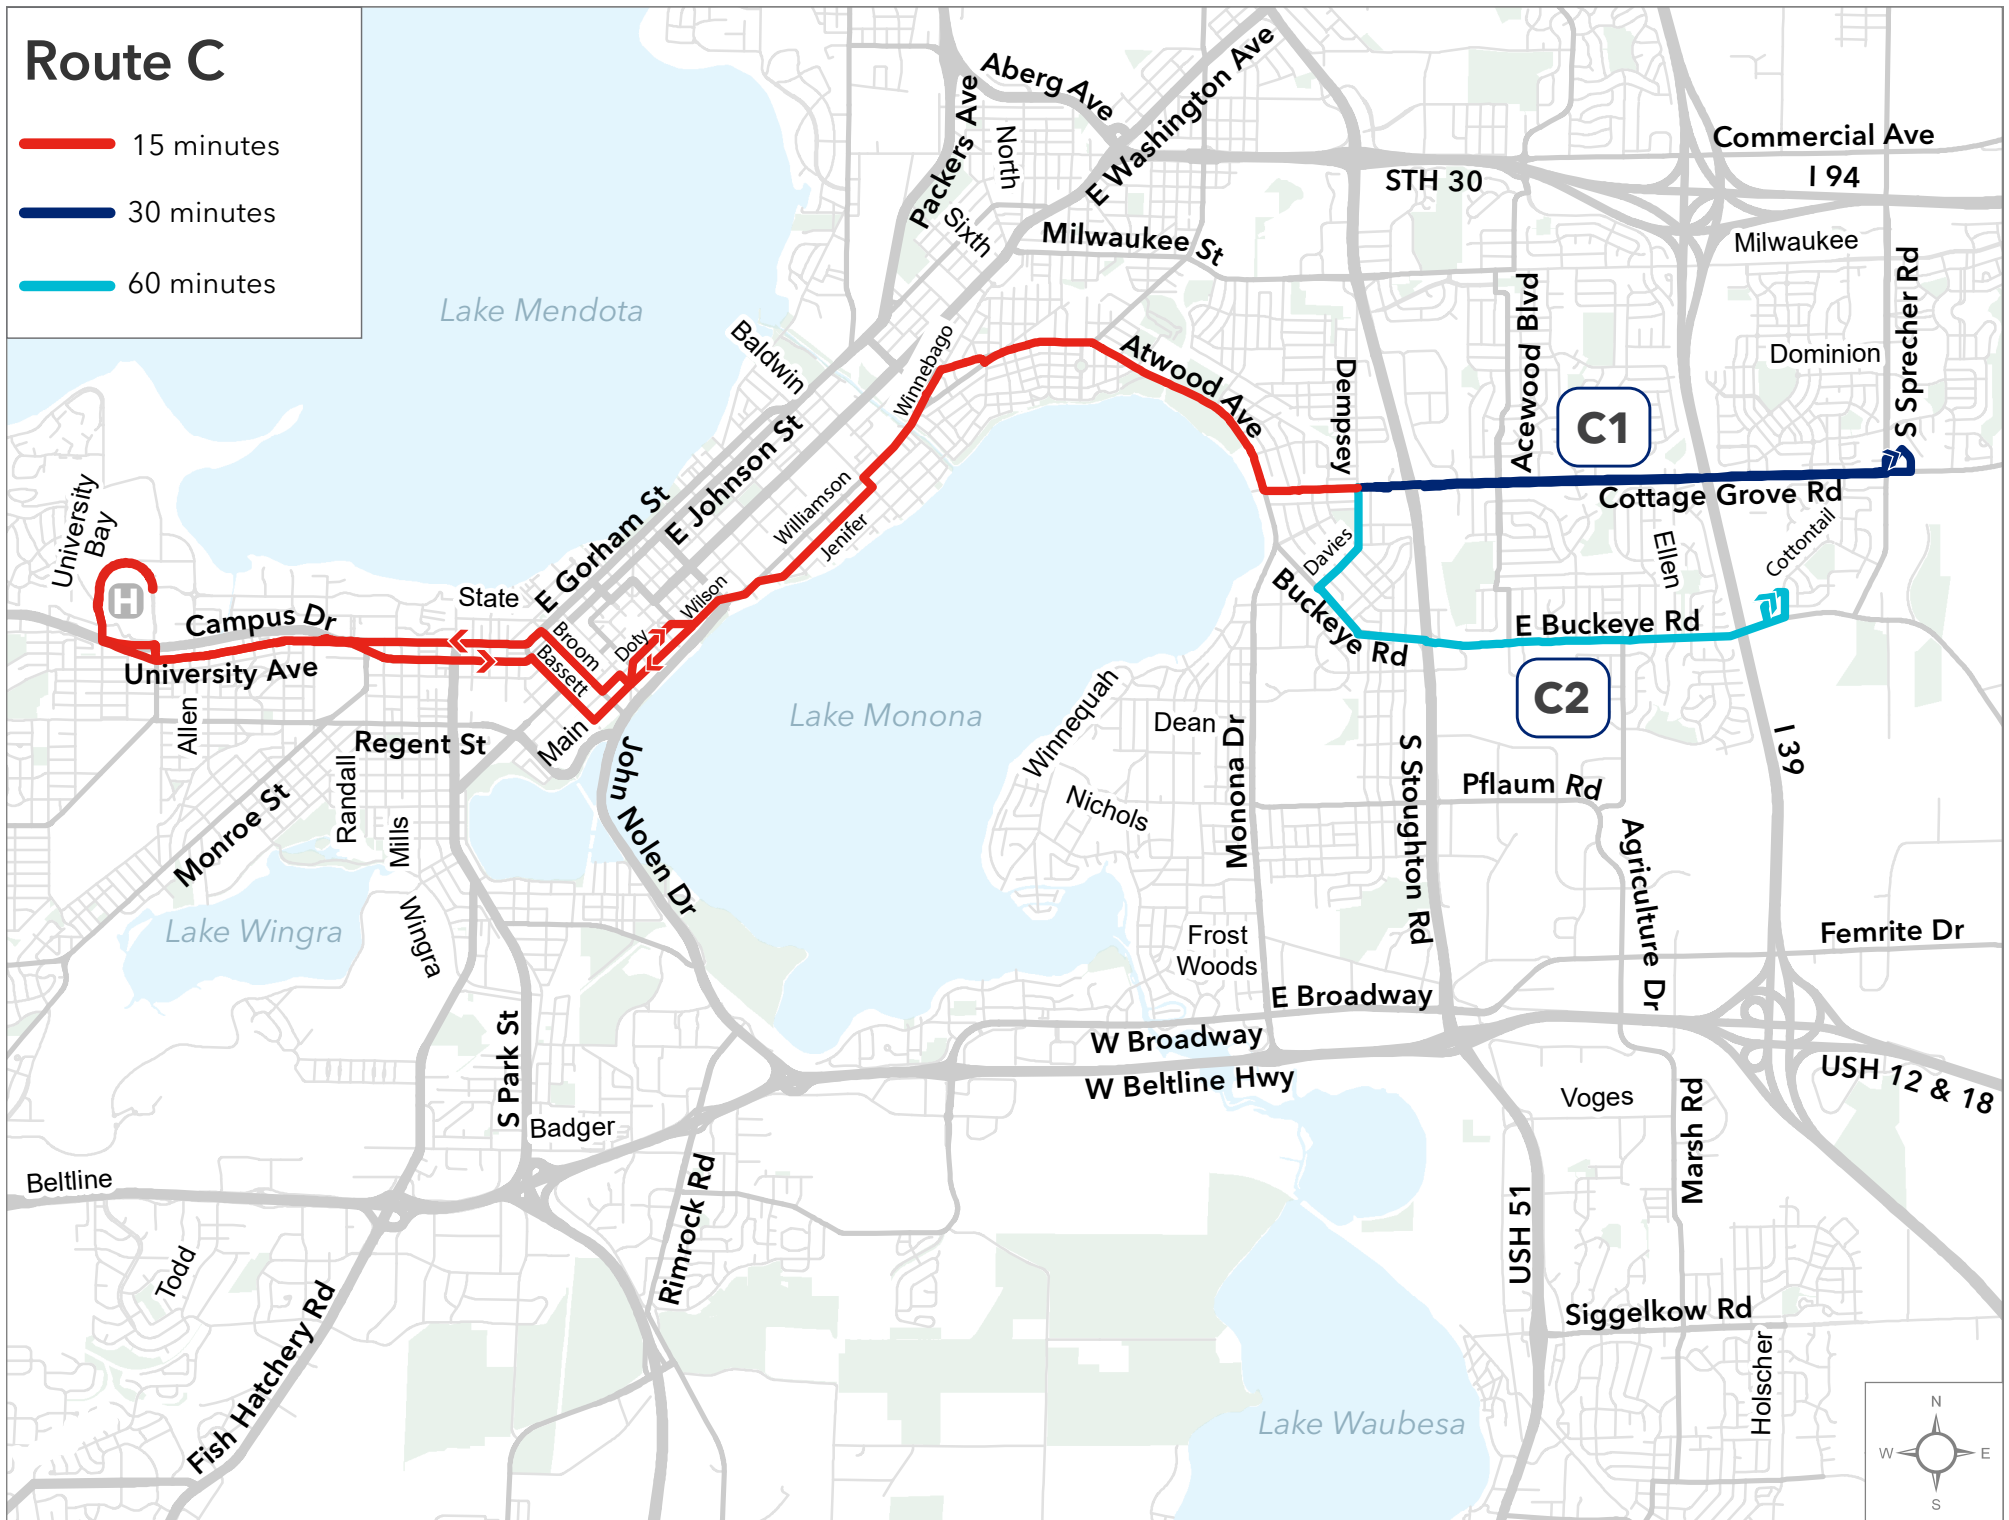

Route A

-  Park & Ride Lot
-  15 minutes or less
-  30 minutes
-  No stop zone

*Map shows weekday service before 7:00 pm.

Route B

 15 minutes or less

*Map shows weekday service before 7:00 pm.

Route C

-  15 minutes
-  30 minutes
-  60 minutes

*Map shows weekday service before 7:00 pm.

Route D

- 15 minutes
- 30 minutes

*Map shows weekday service before 7:00 pm.

Route E

— 30 minutes

*Map shows weekday service before 7:00 pm.

Route F

-  30 minutes
-  No stop zone

*Map shows weekday service before 7:00 pm.

Route H

30 minutes

*Map shows weekday service before 7:00 pm.

Route J

-  60 minutes
-  No stop zone

*Map shows weekday service before 7:00 pm.

Route L

Park & Ride Lot

80 minutes

No stop zone

*Map shows weekday service before 7:00 pm.

Route P

— 30 minutes

*Map shows weekday service before 7:00 pm.