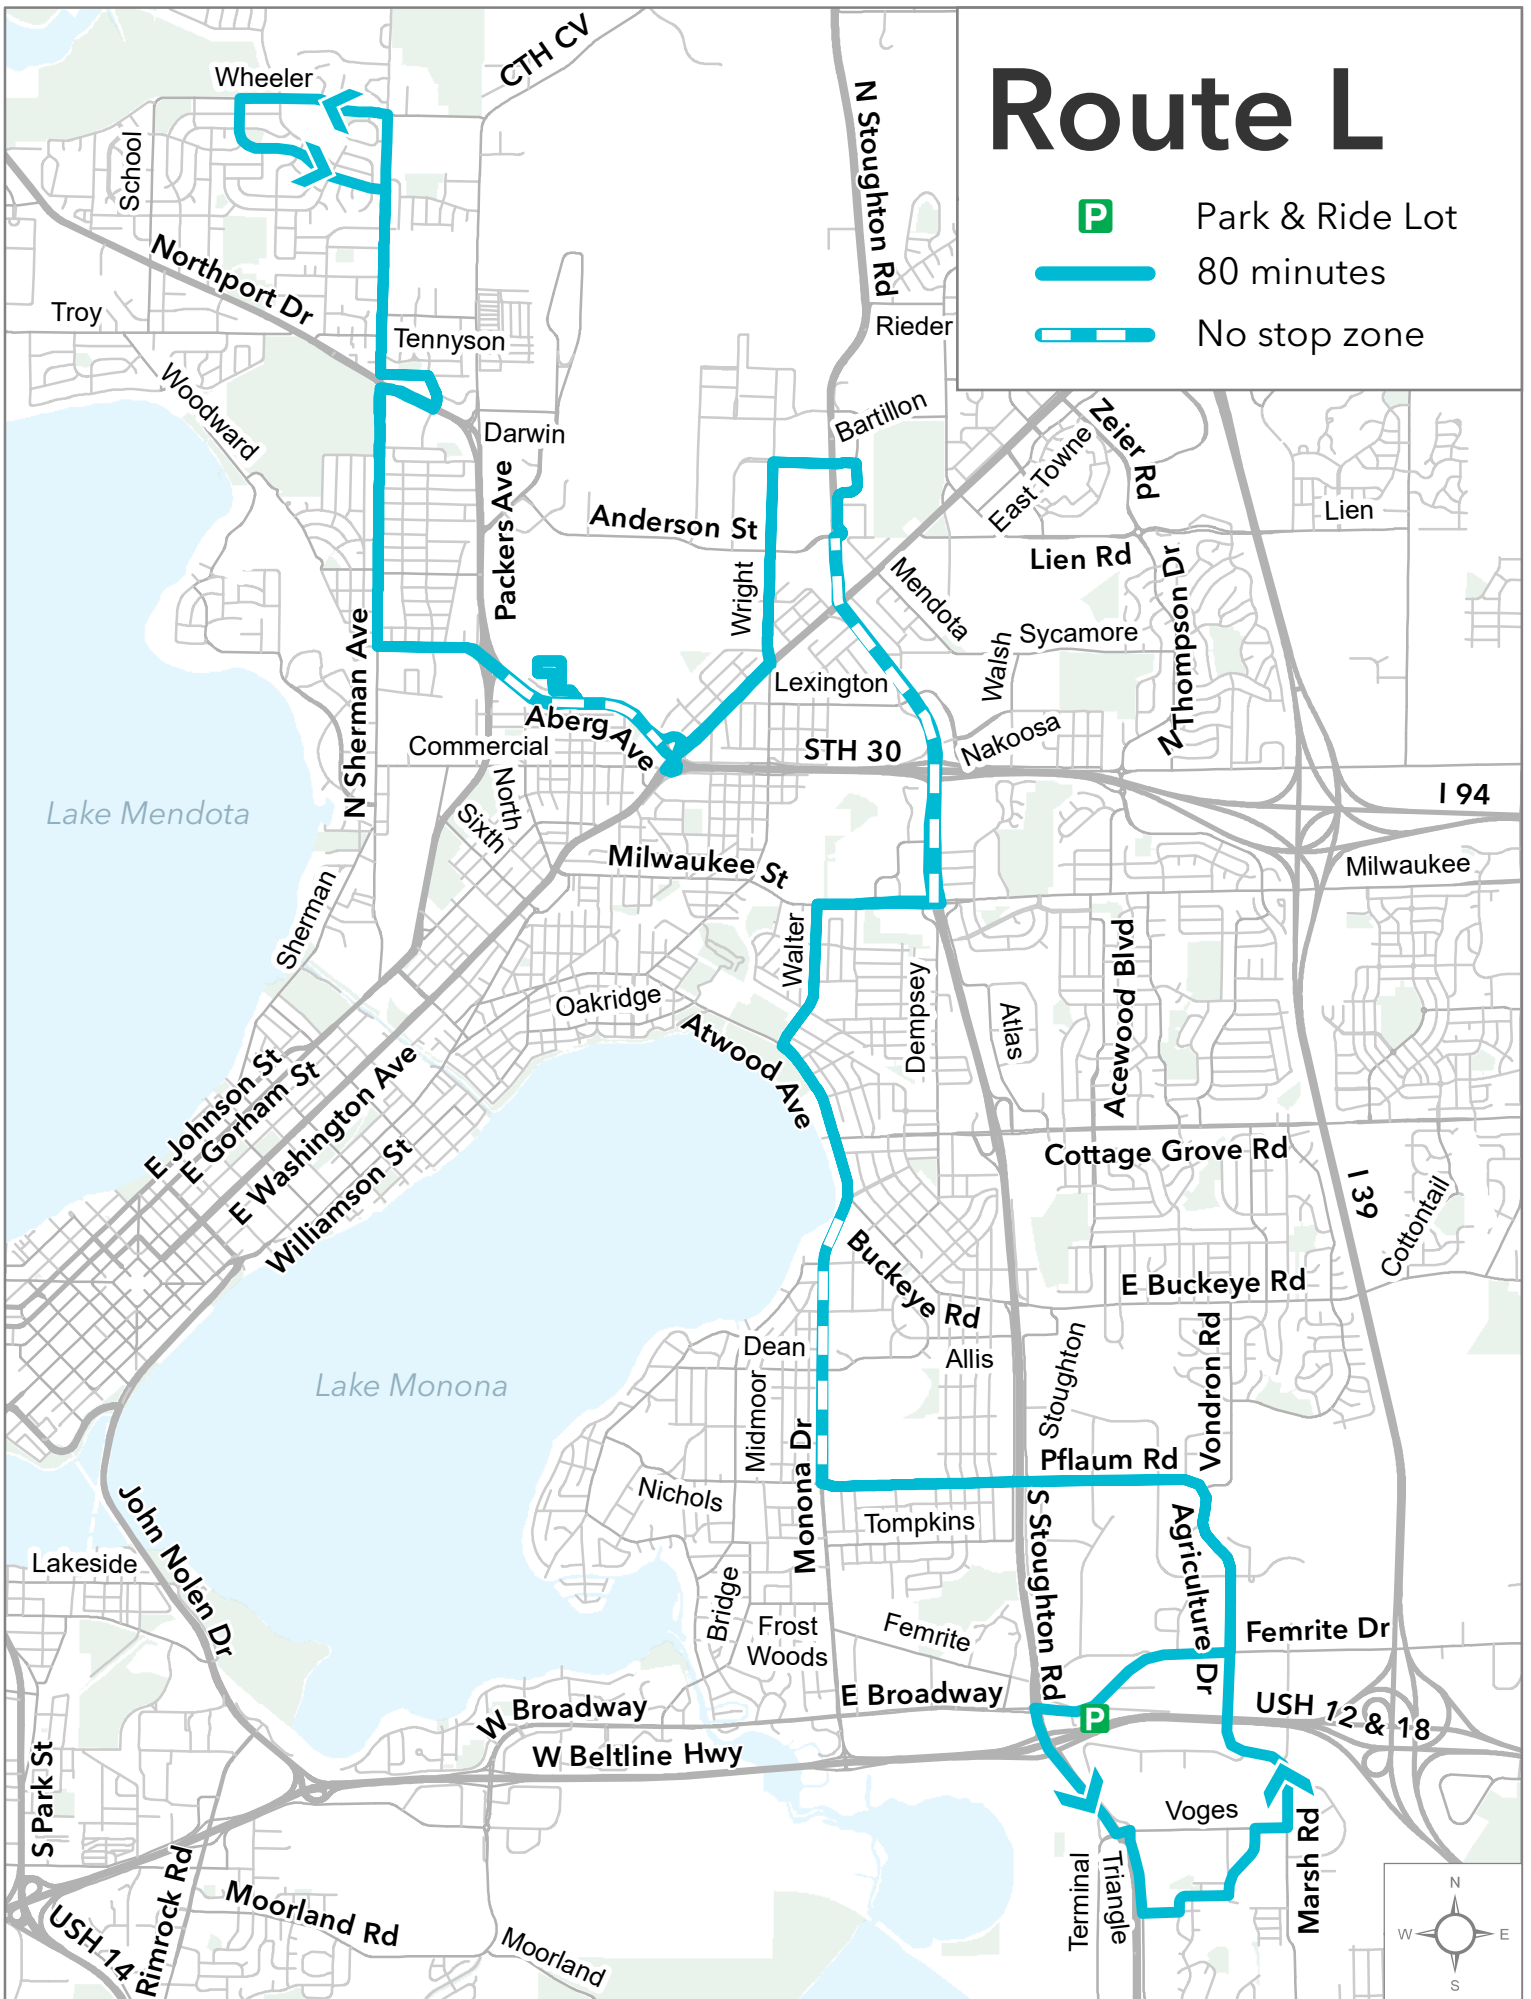

Route L

Park & Ride Lot

80 minutes

No stop zone

*Map shows weekday service before 7:00 pm.

Route P

— 30 minutes

*Map shows weekday service before 7:00 pm.

Route R2

-  60 minutes
-  No stop zone

*Map shows weekday service before 7:00 pm.

Route S

 Park & Ride Lot

 60 Minutes

*Map shows weekday service before 7:00 pm.

Route W

 Park & Ride Lot

 30 minutes

 No stop zone

*Map shows weekday service before 7:00 pm.

Route 28

— Peak-only

*Map shows weekday service before 7:00 pm.

Route 65

Route 81

— 15 minutes or less

*Map shows weekday service before 7:00 pm.

Route 84

— 15 minutes

*Map shows weekday service before 7:00 pm.