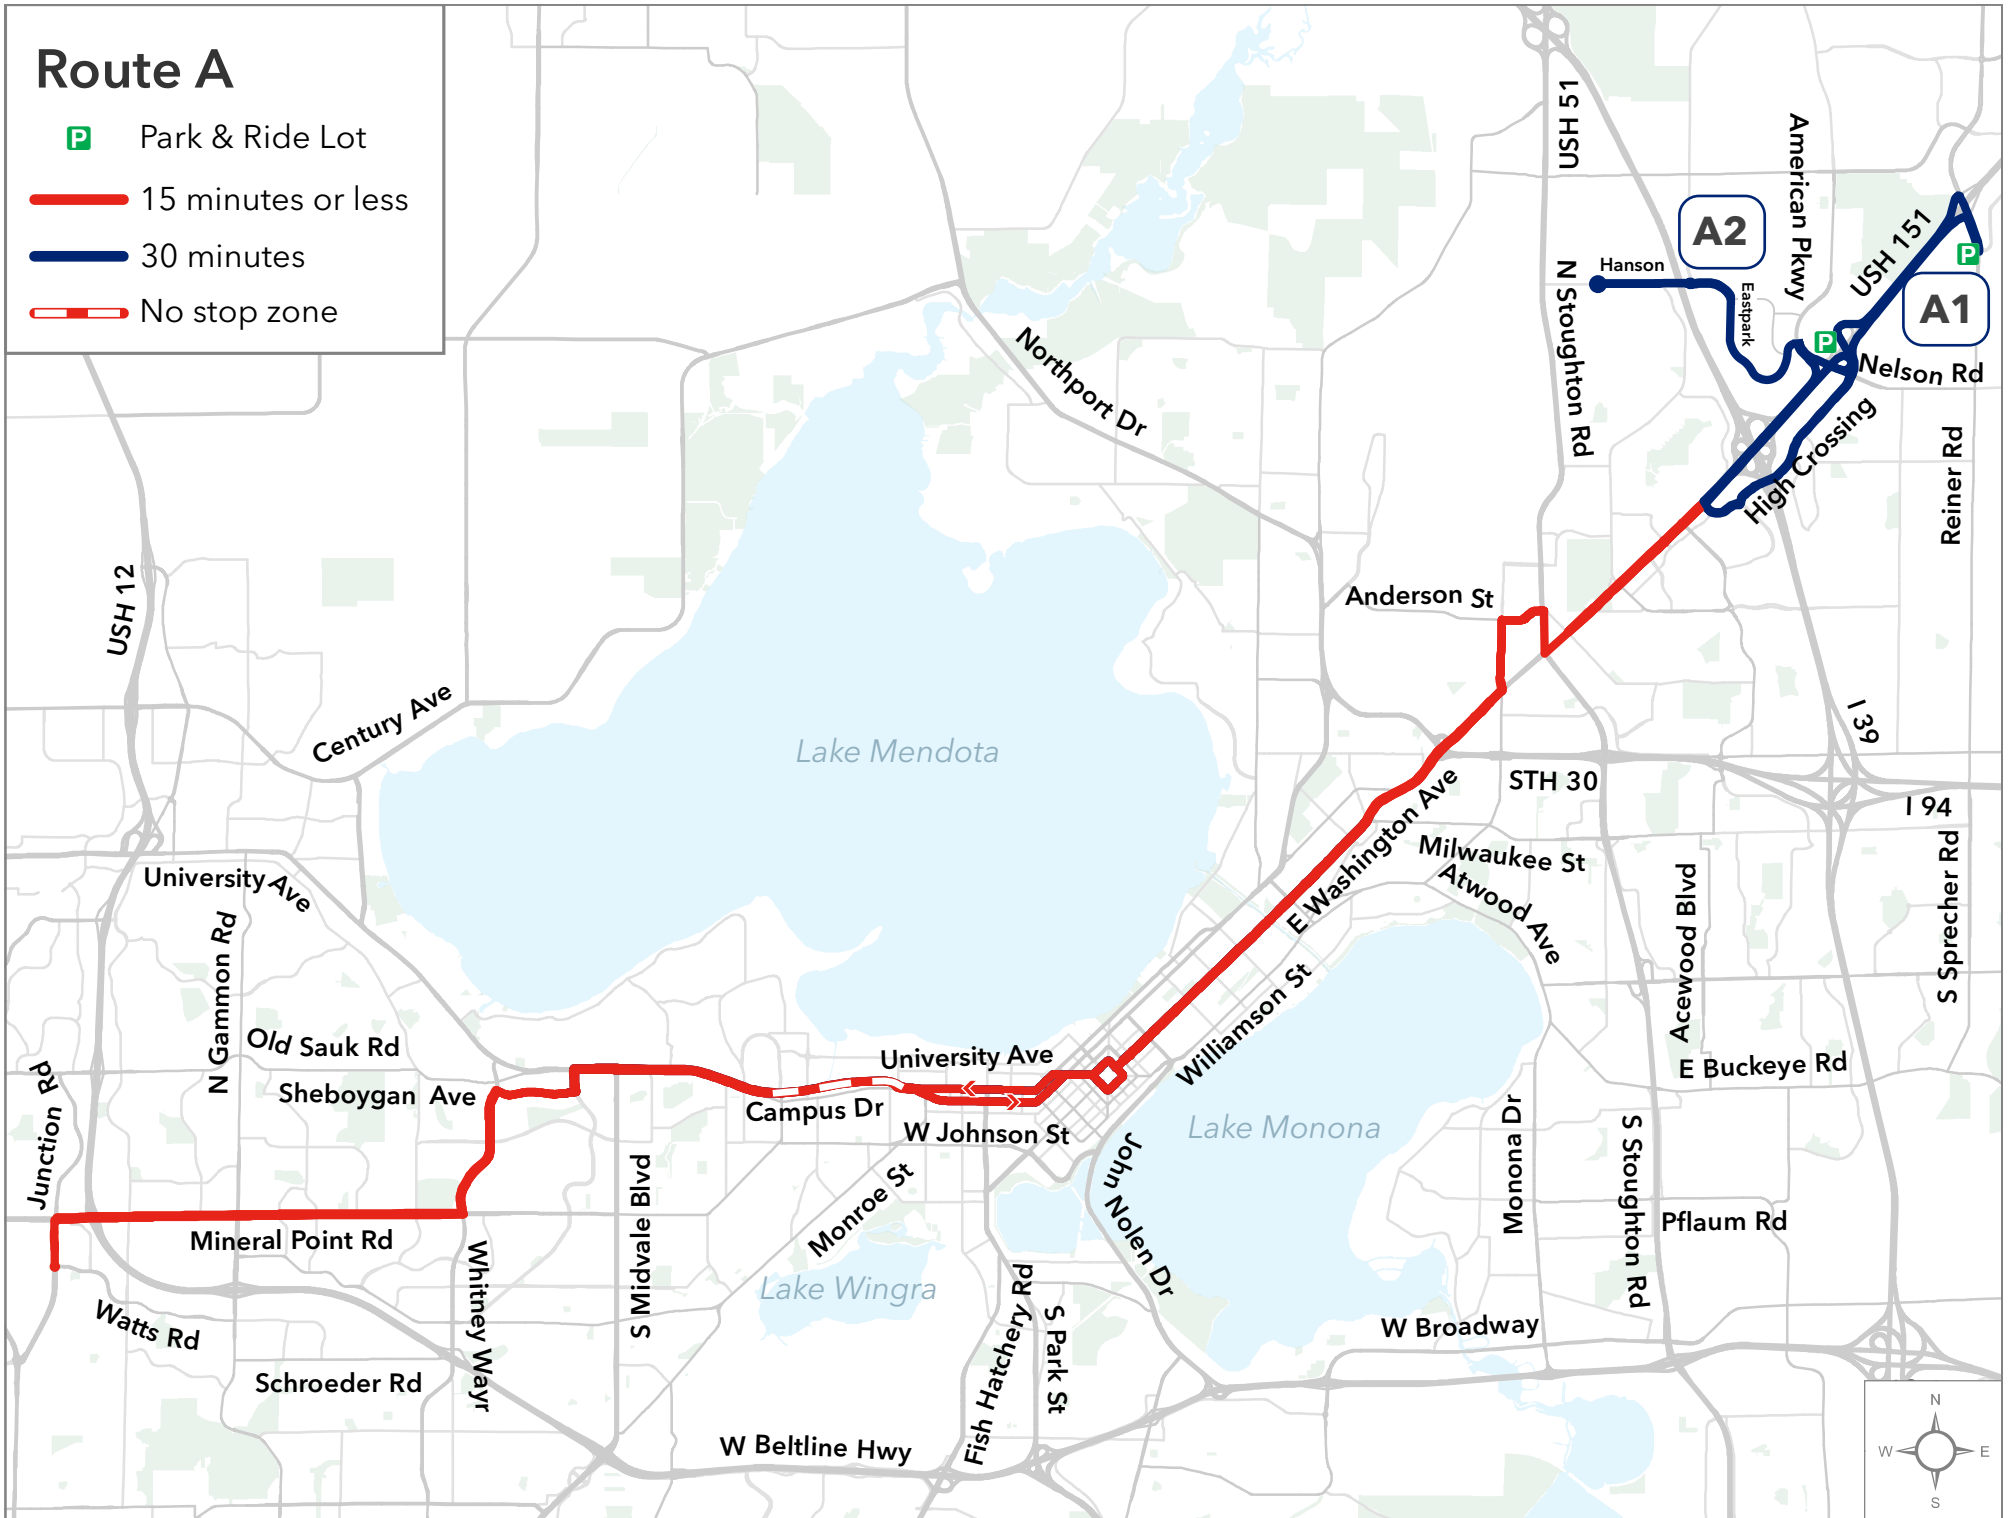

# Route A

-  Park & Ride Lot
-  15 minutes or less
-  30 minutes
-  No stop zone

\*Map shows weekday service before 7:00 pm.