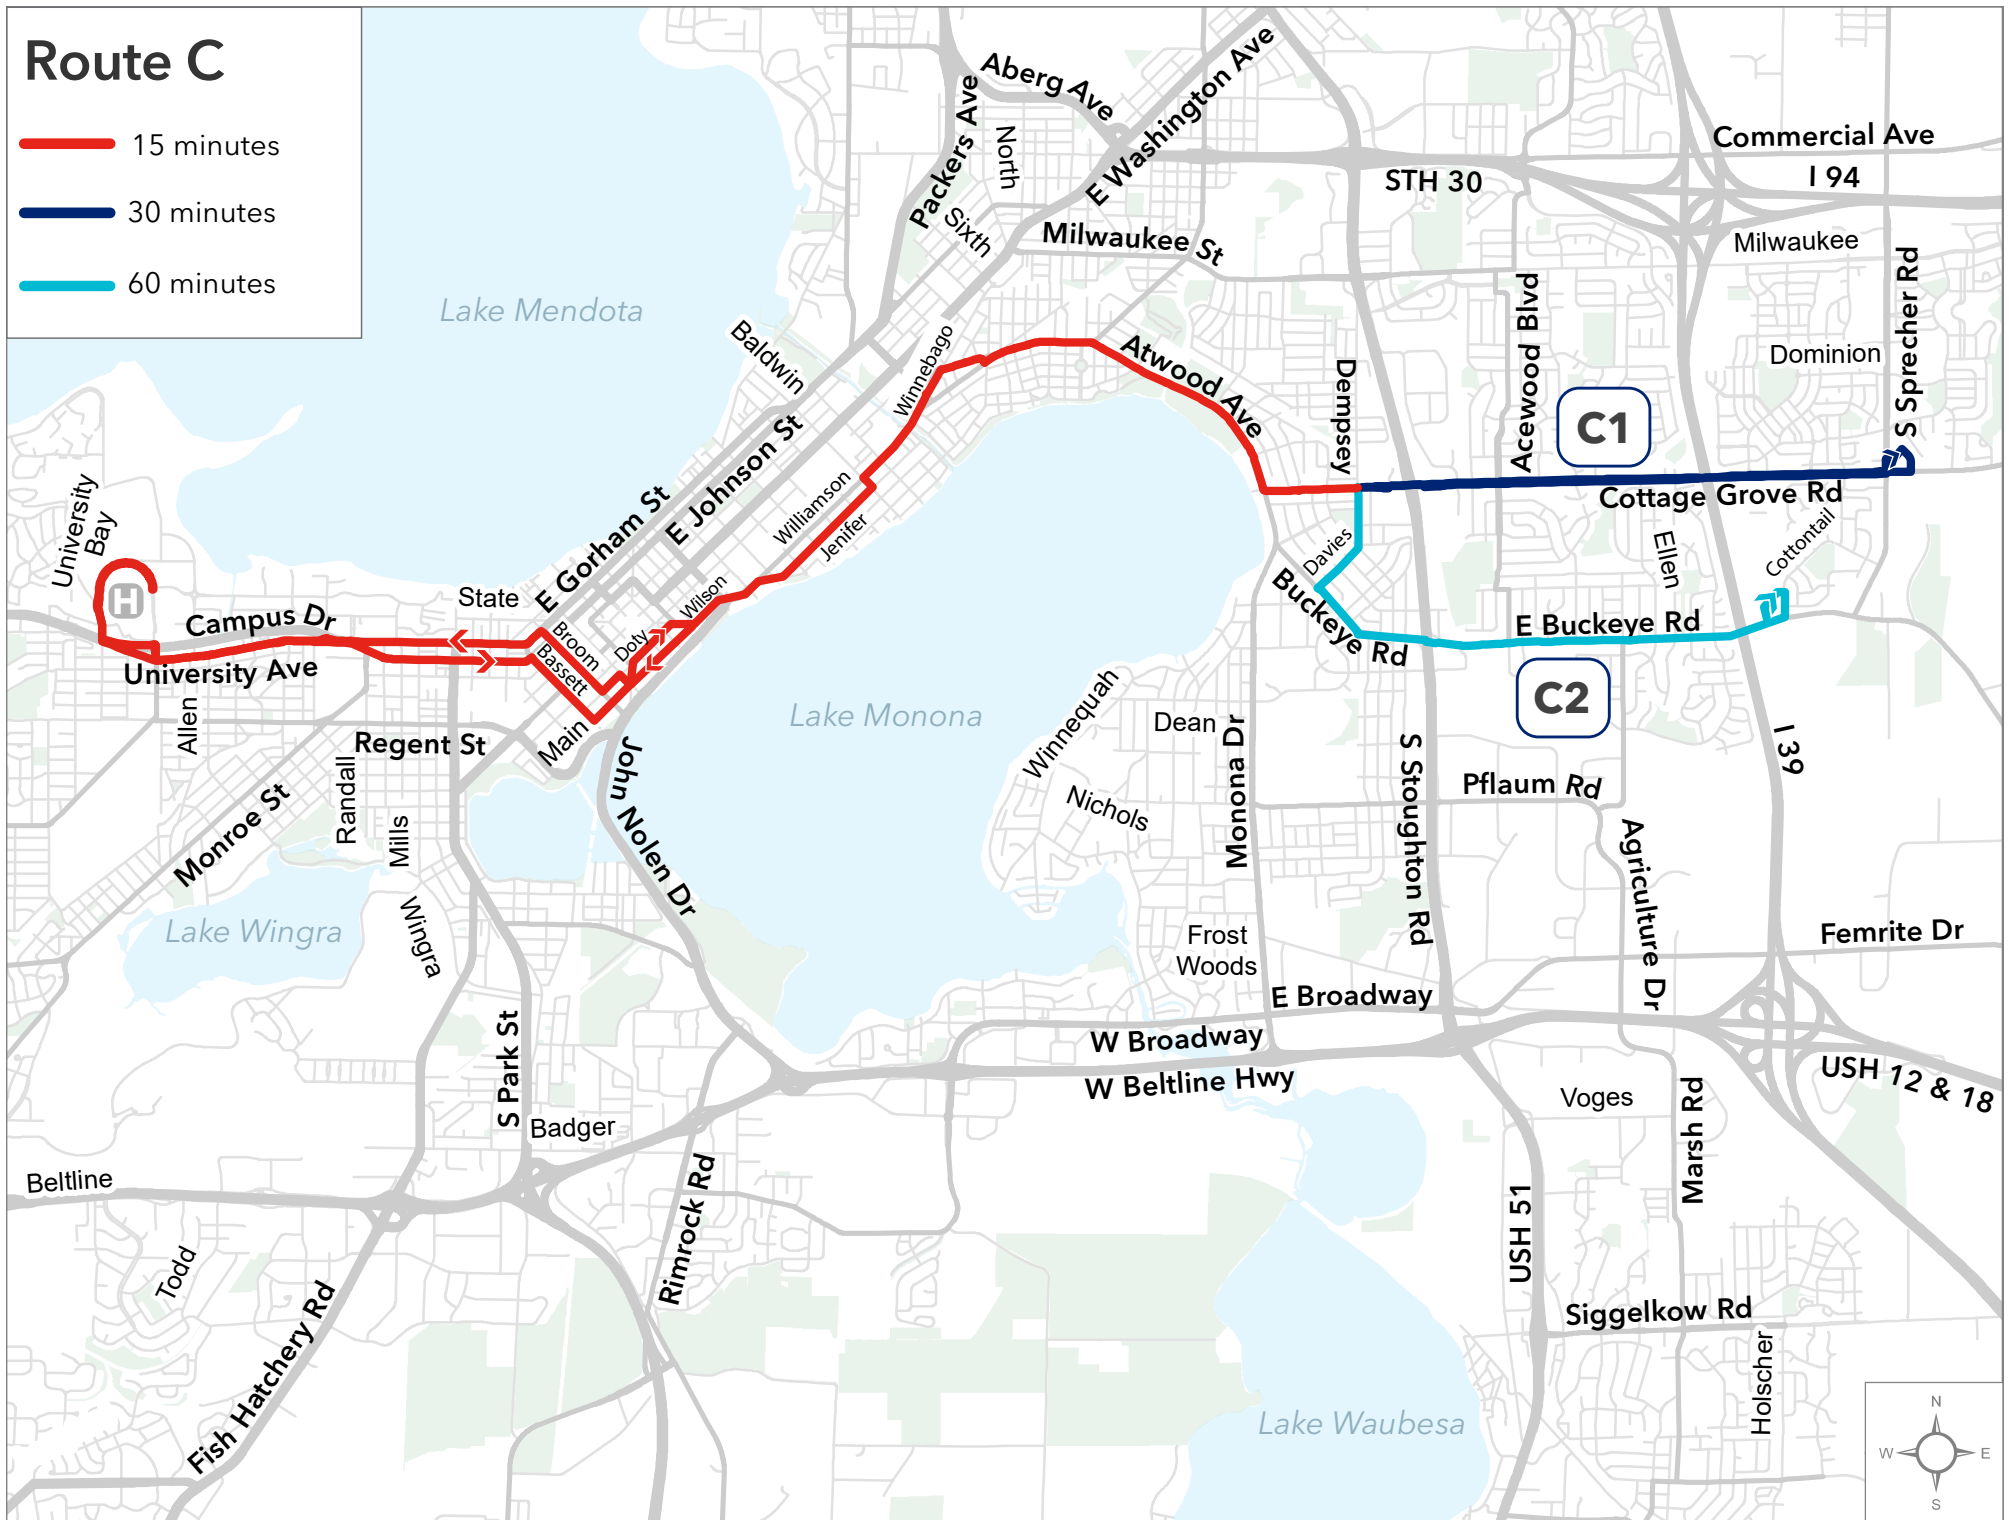

Route C

-  15 minutes
-  30 minutes
-  60 minutes

*Map shows weekday service before 7:00 pm.