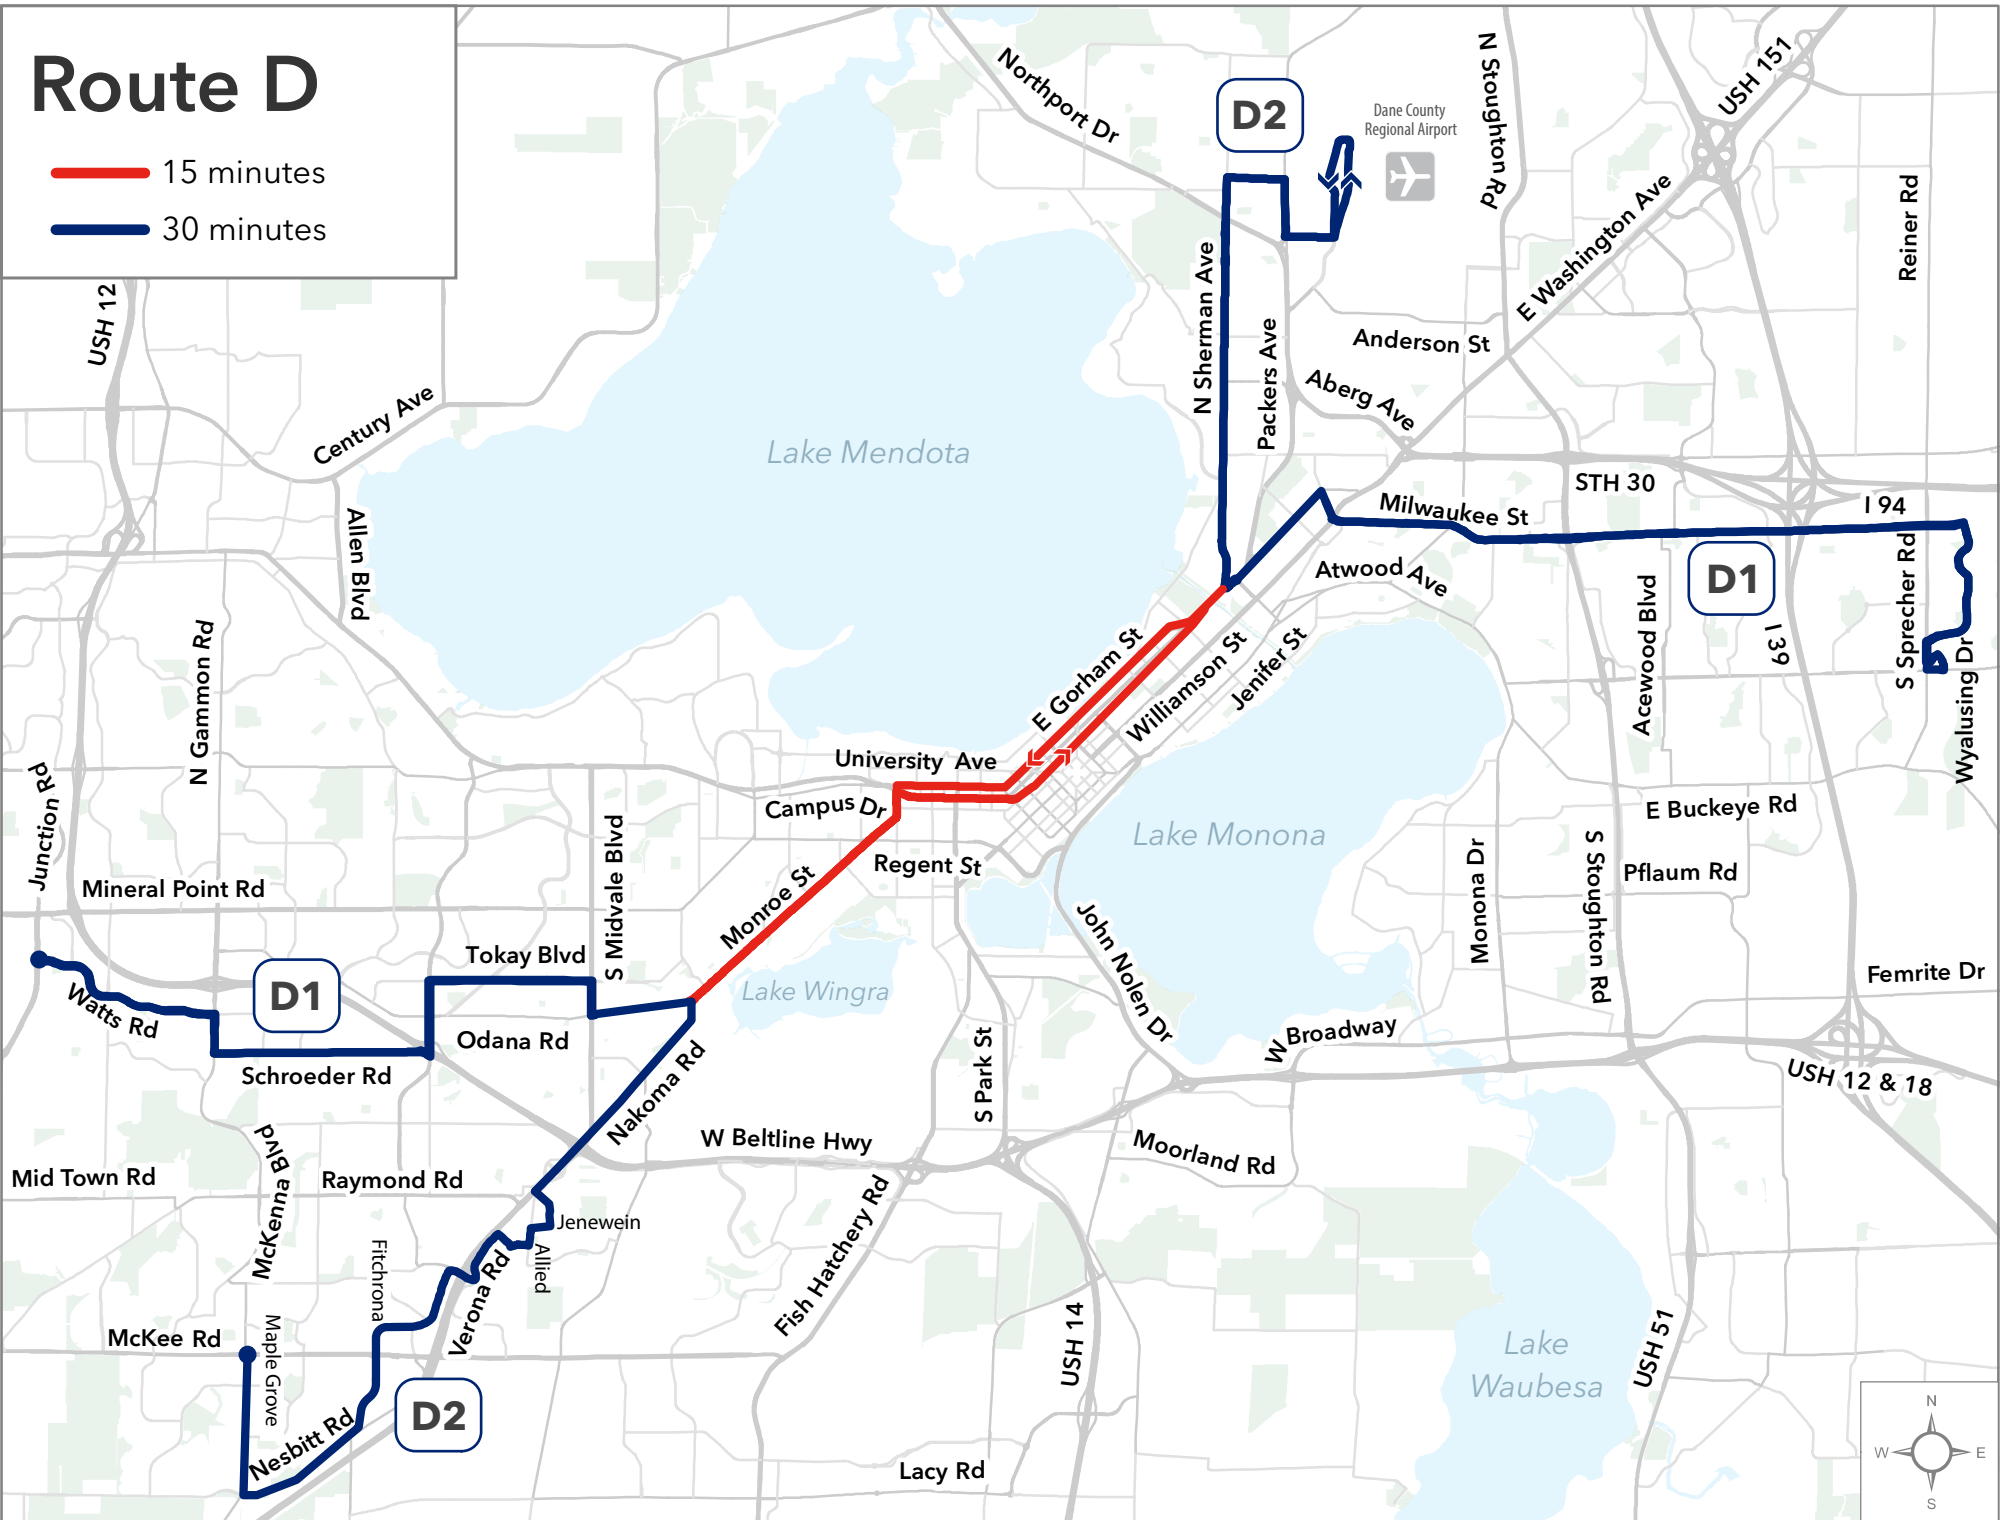

Route D

- 15 minutes
- 30 minutes

*Map shows weekday service before 7:00 pm.