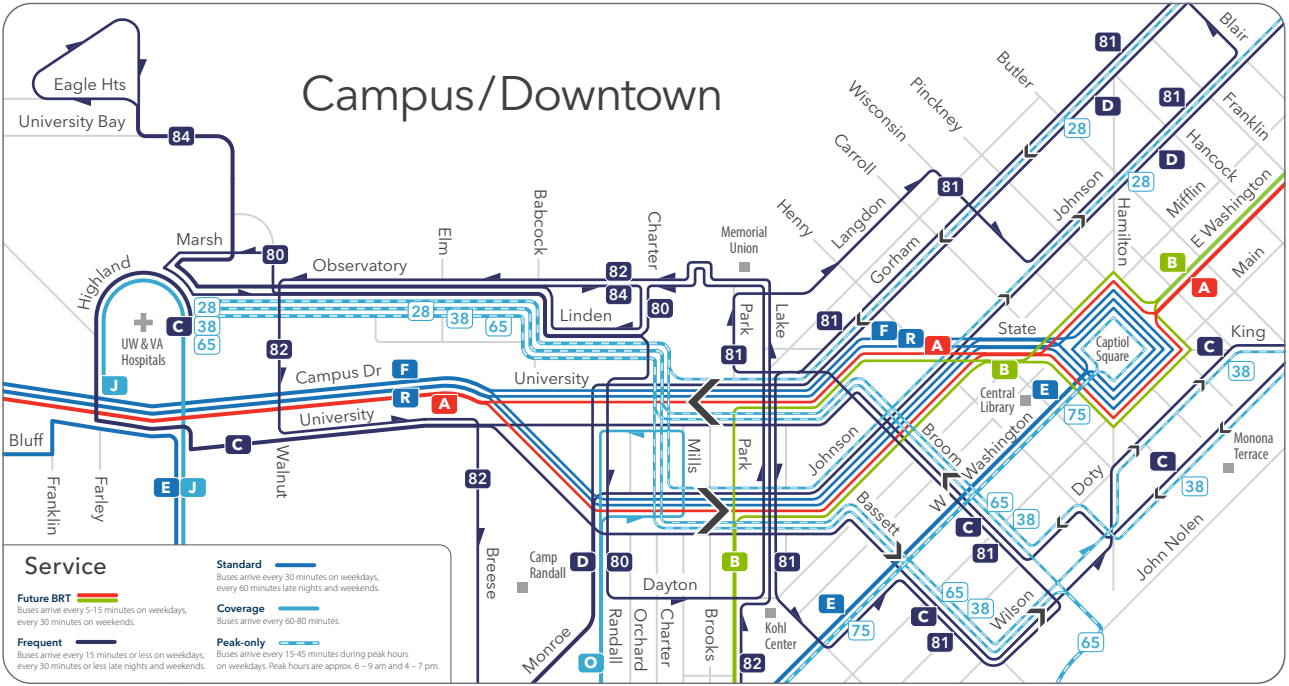

# Campus/Downtown

## Service

- Future BRT** ▬  
Buses arrive every 5-15 minutes on weekdays, every 30 minutes on weekends.
- Frequent** ▬  
Buses arrive every 15 minutes or less on weekdays, every 30 minutes or less late nights and weekends.

- Standard** ▬  
Buses arrive every 30 minutes on weekdays, every 60 minutes late nights and weekends.
- Coverage** ▬  
Buses arrive every 60-80 minutes.
- Peak-only** ▬  
Buses arrive every 15-45 minutes during peak hours on weekdays. Peak hours are approx. 6-9 am and 4-7 pm.