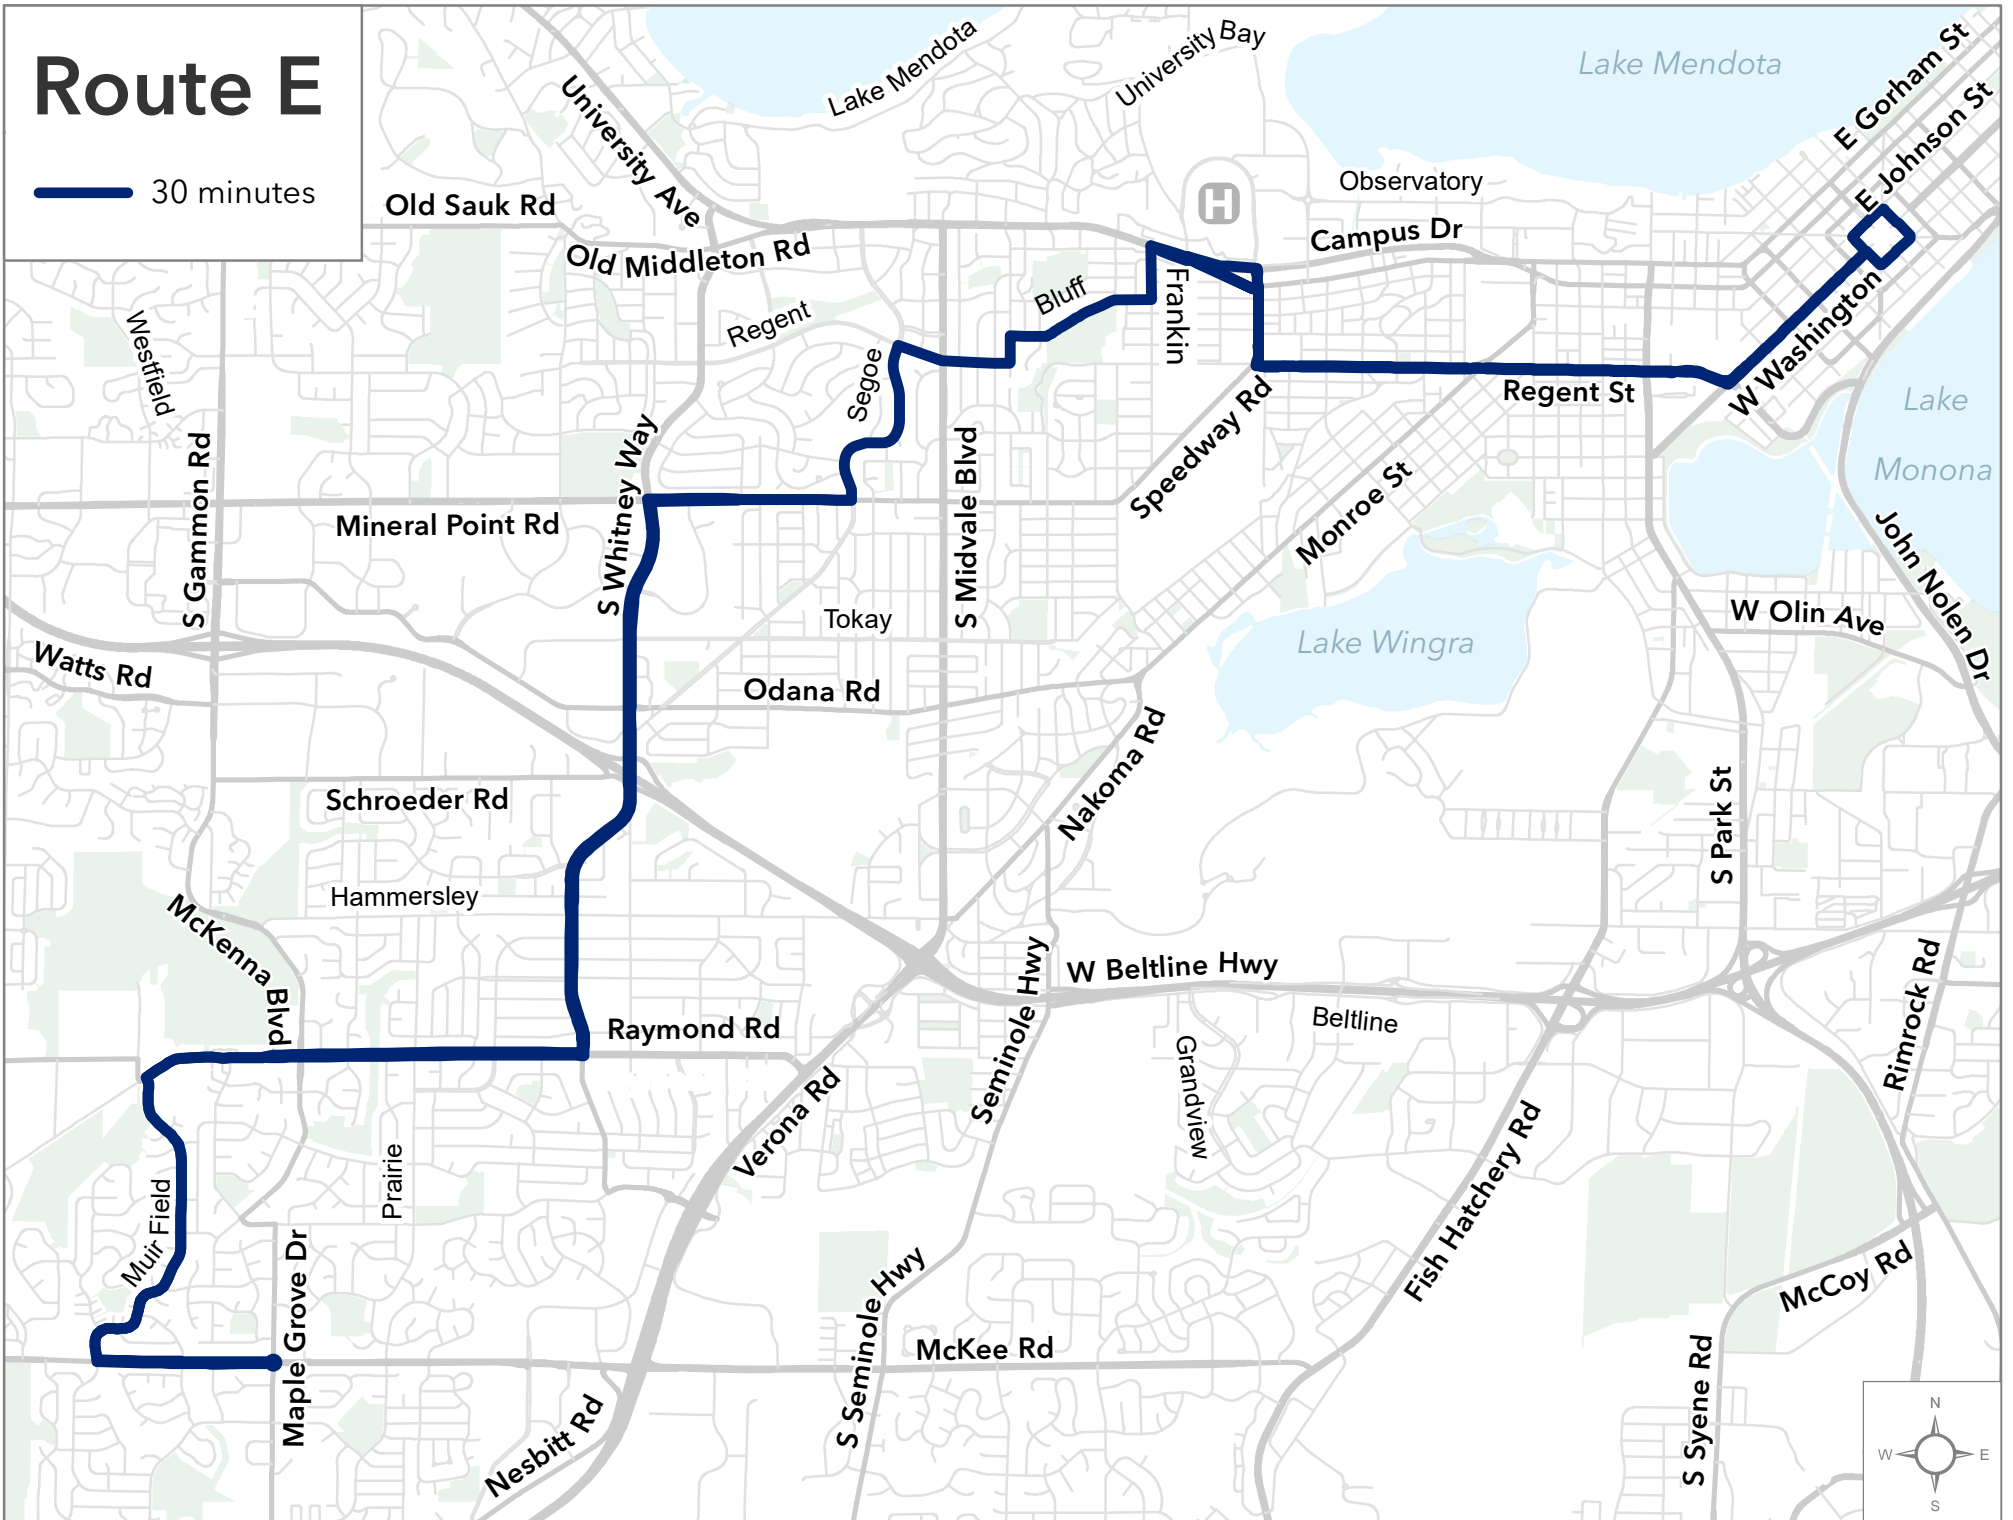

Route E

— 30 minutes

*Map shows weekday service before 7:00 pm.