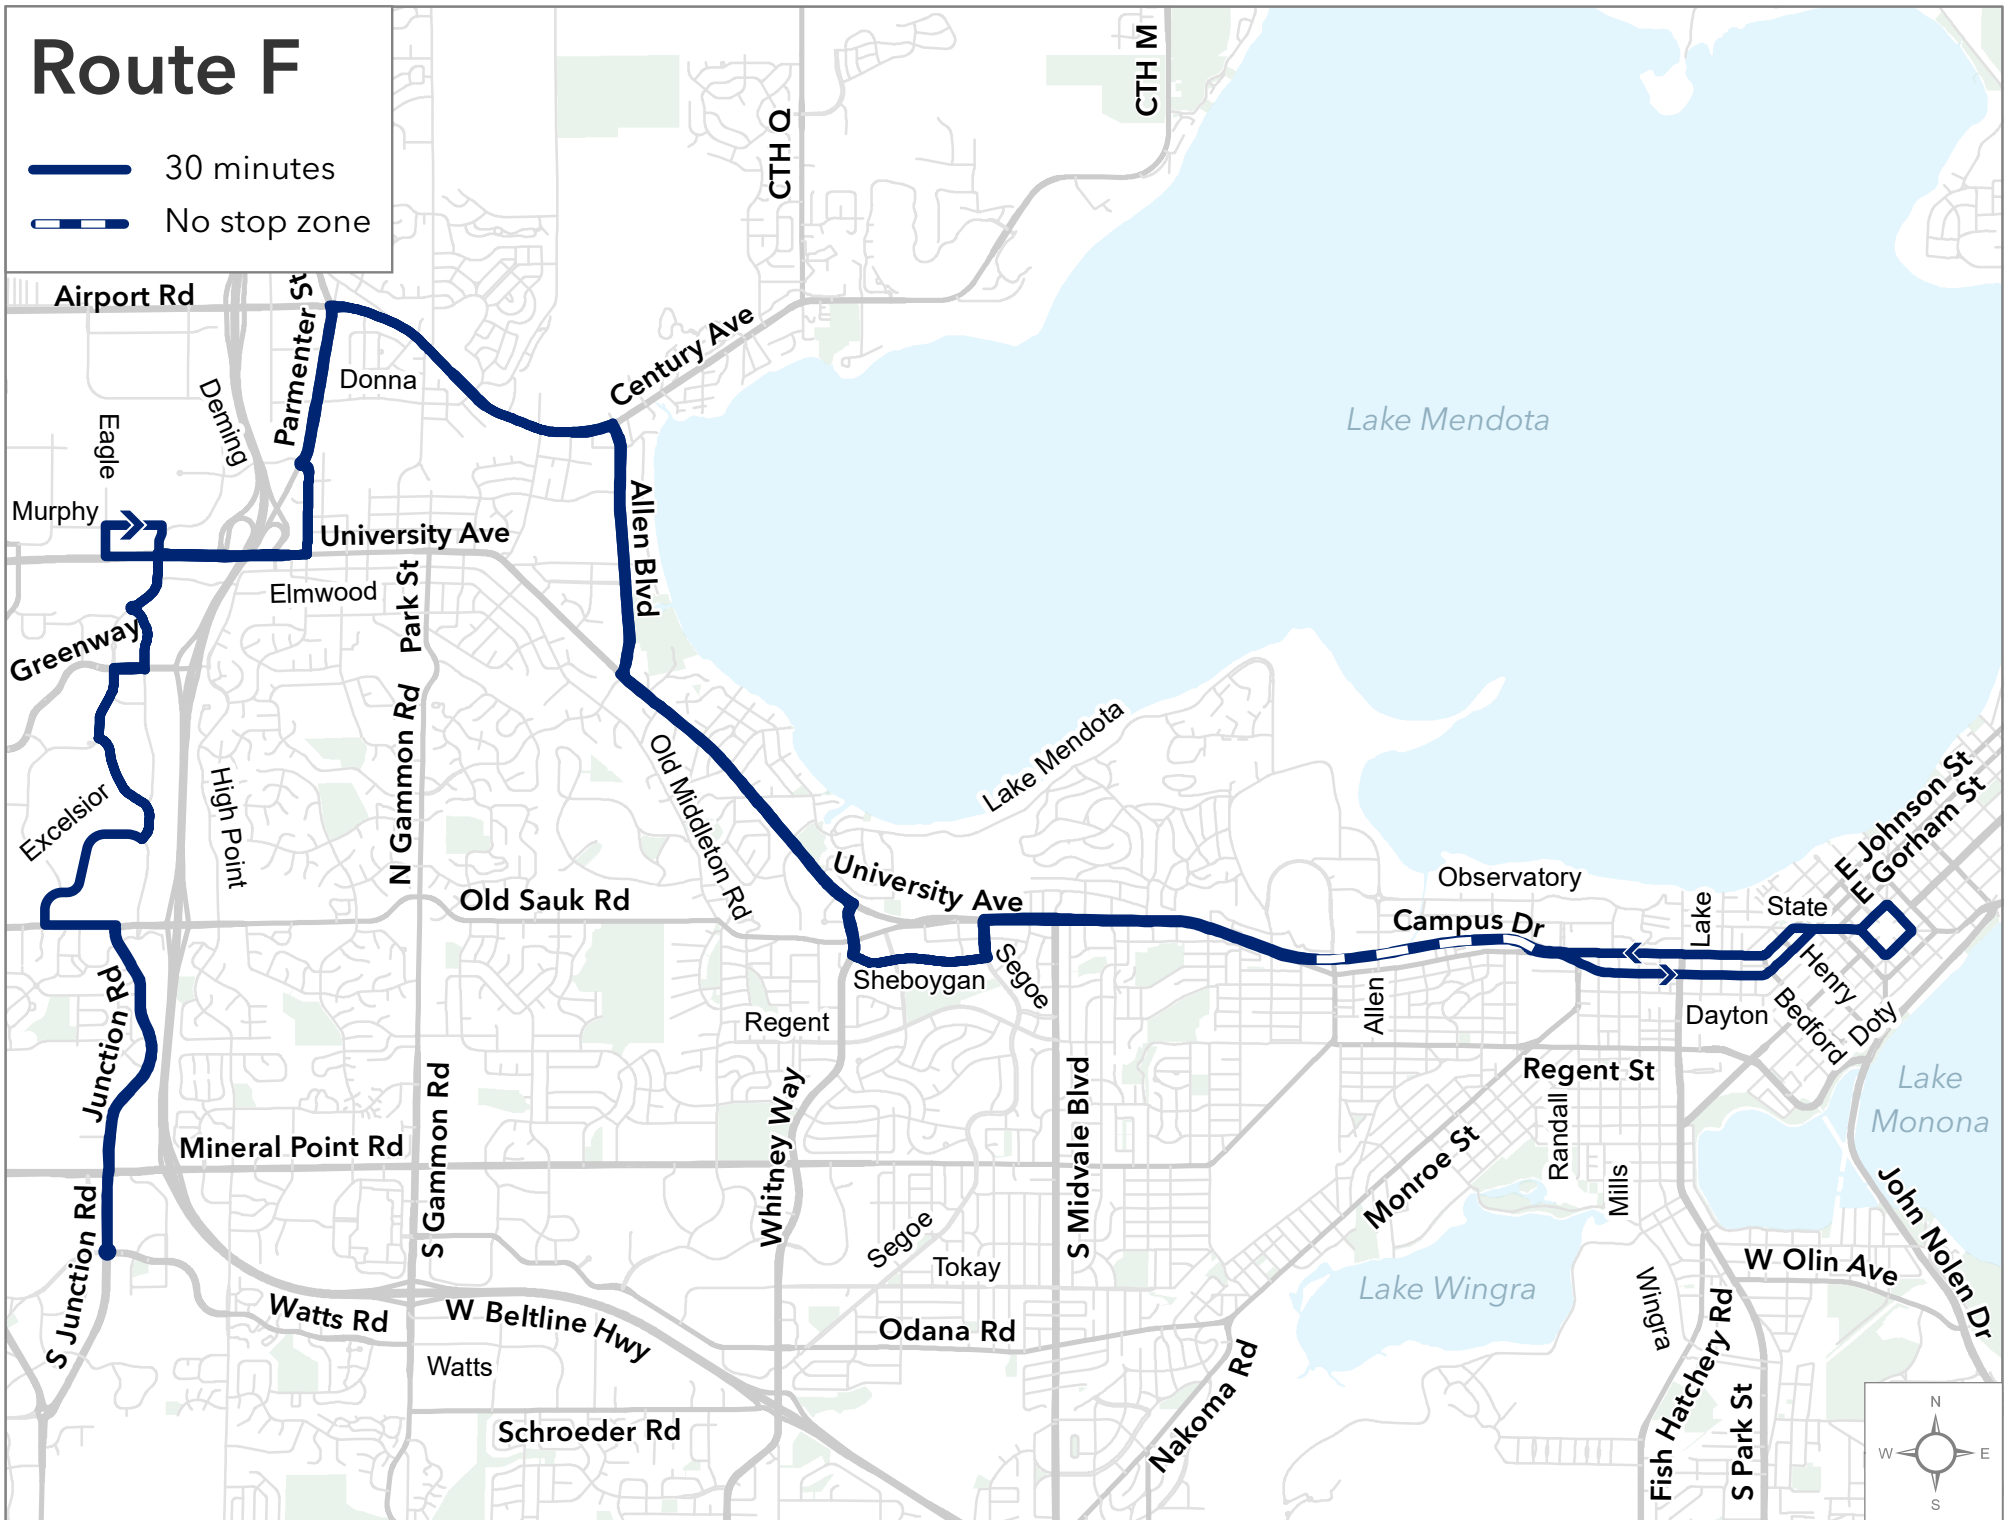

Route F

-  30 minutes
-  No stop zone

*Map shows weekday service before 7:00 pm.