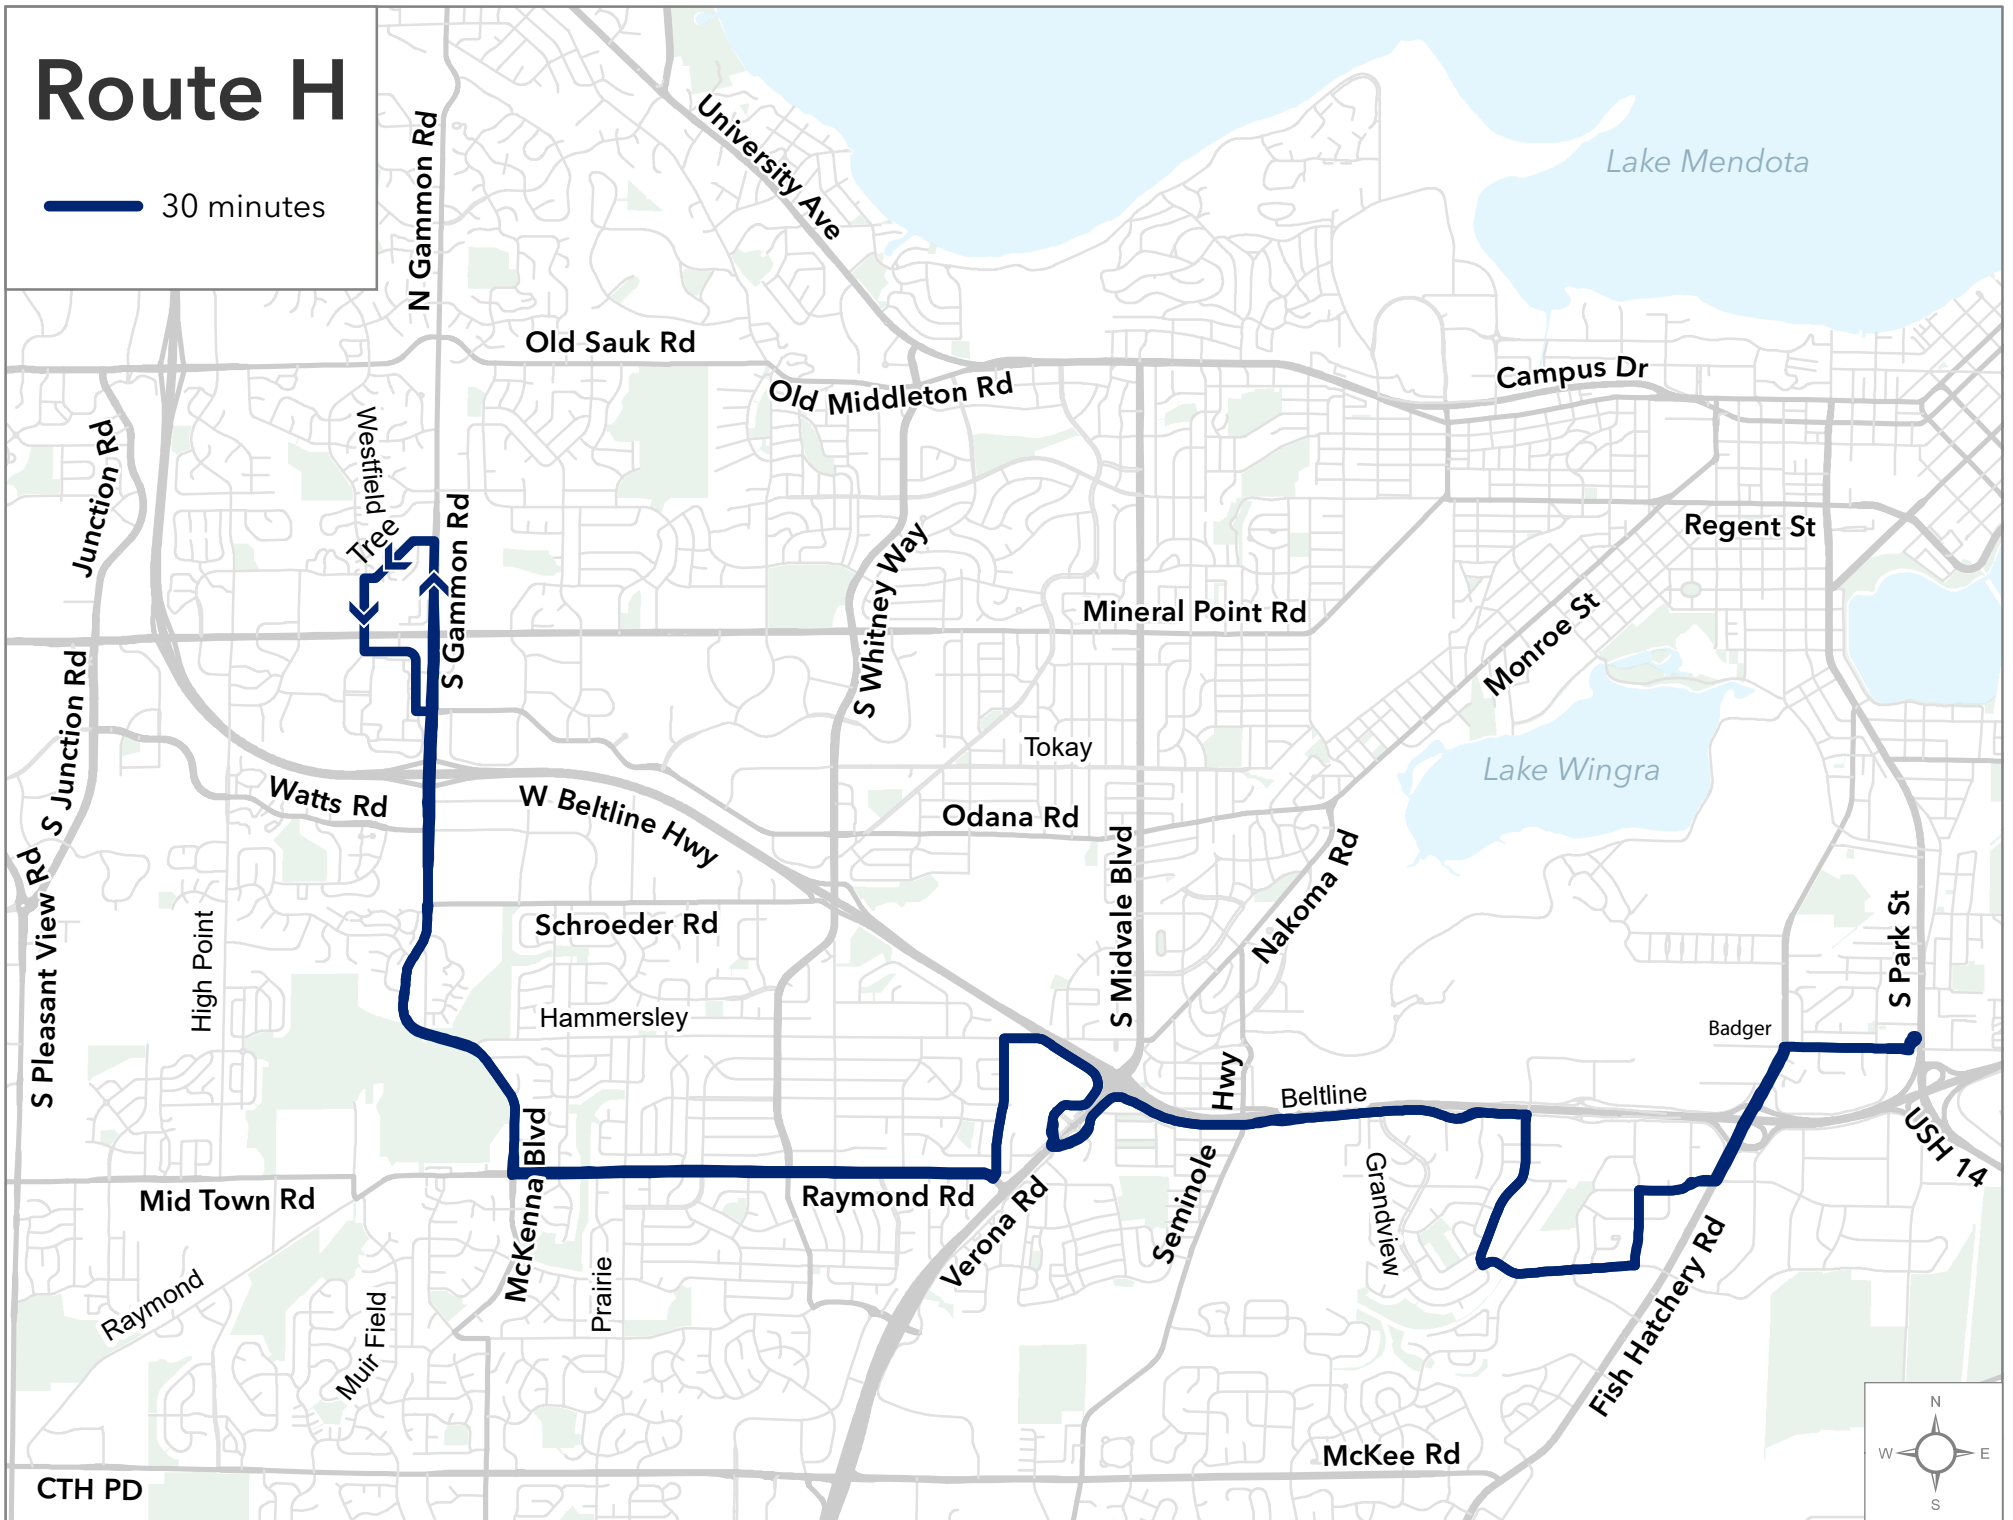

Route H

30 minutes

*Map shows weekday service before 7:00 pm.