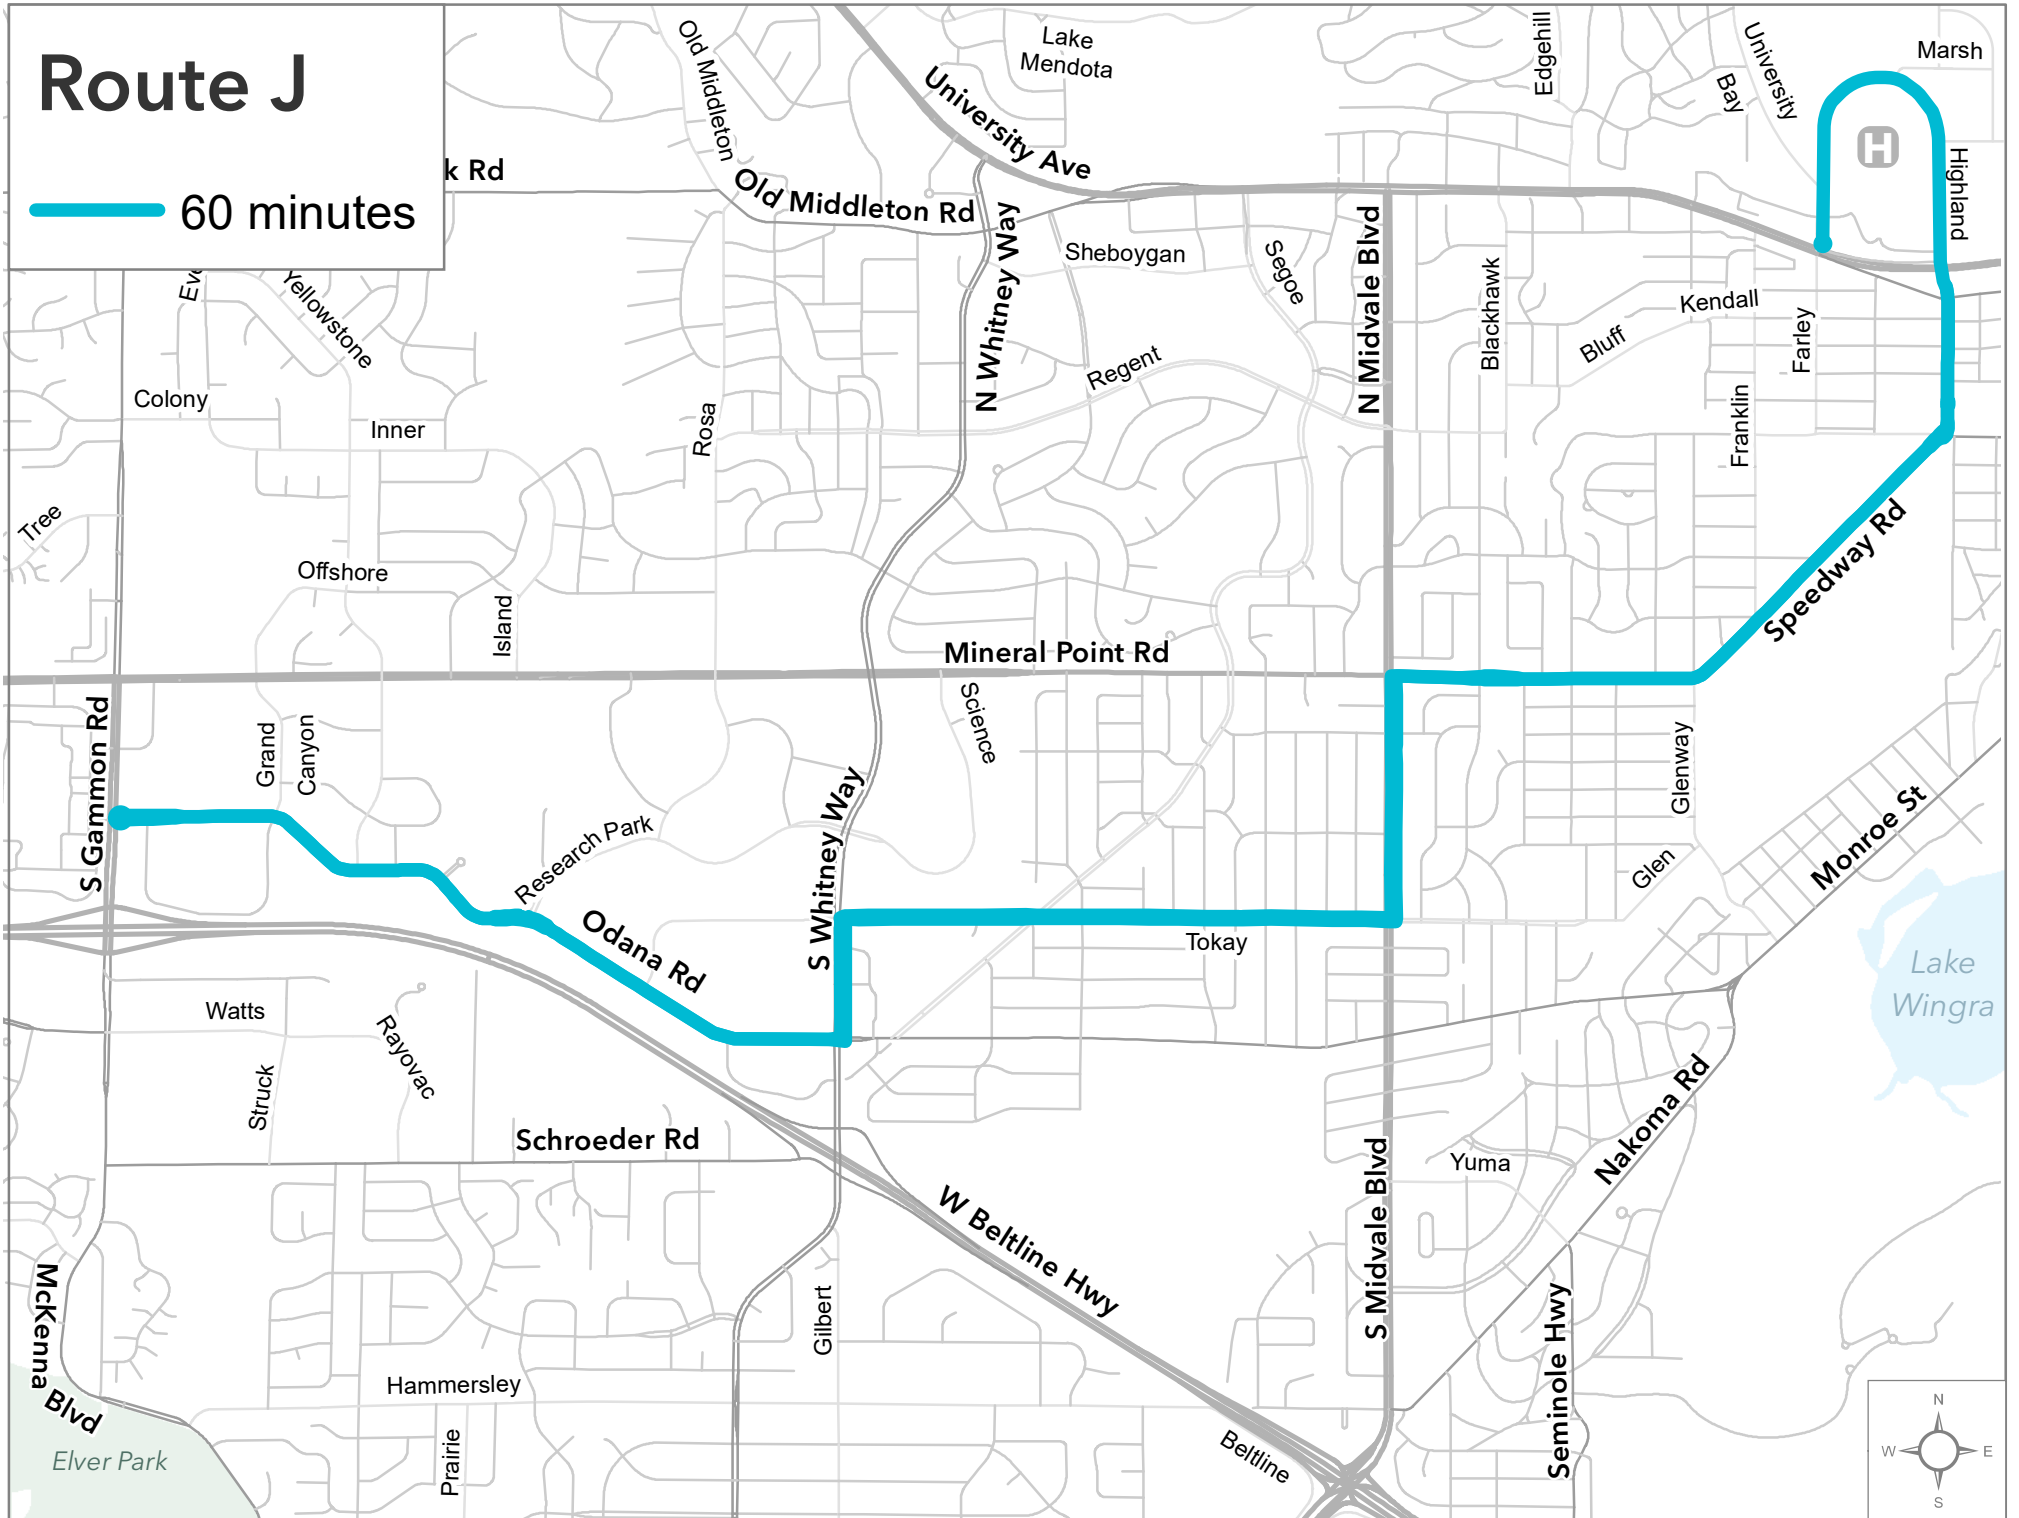

Route J

60 minutes

*Map shows weekday service before 7:00 pm.