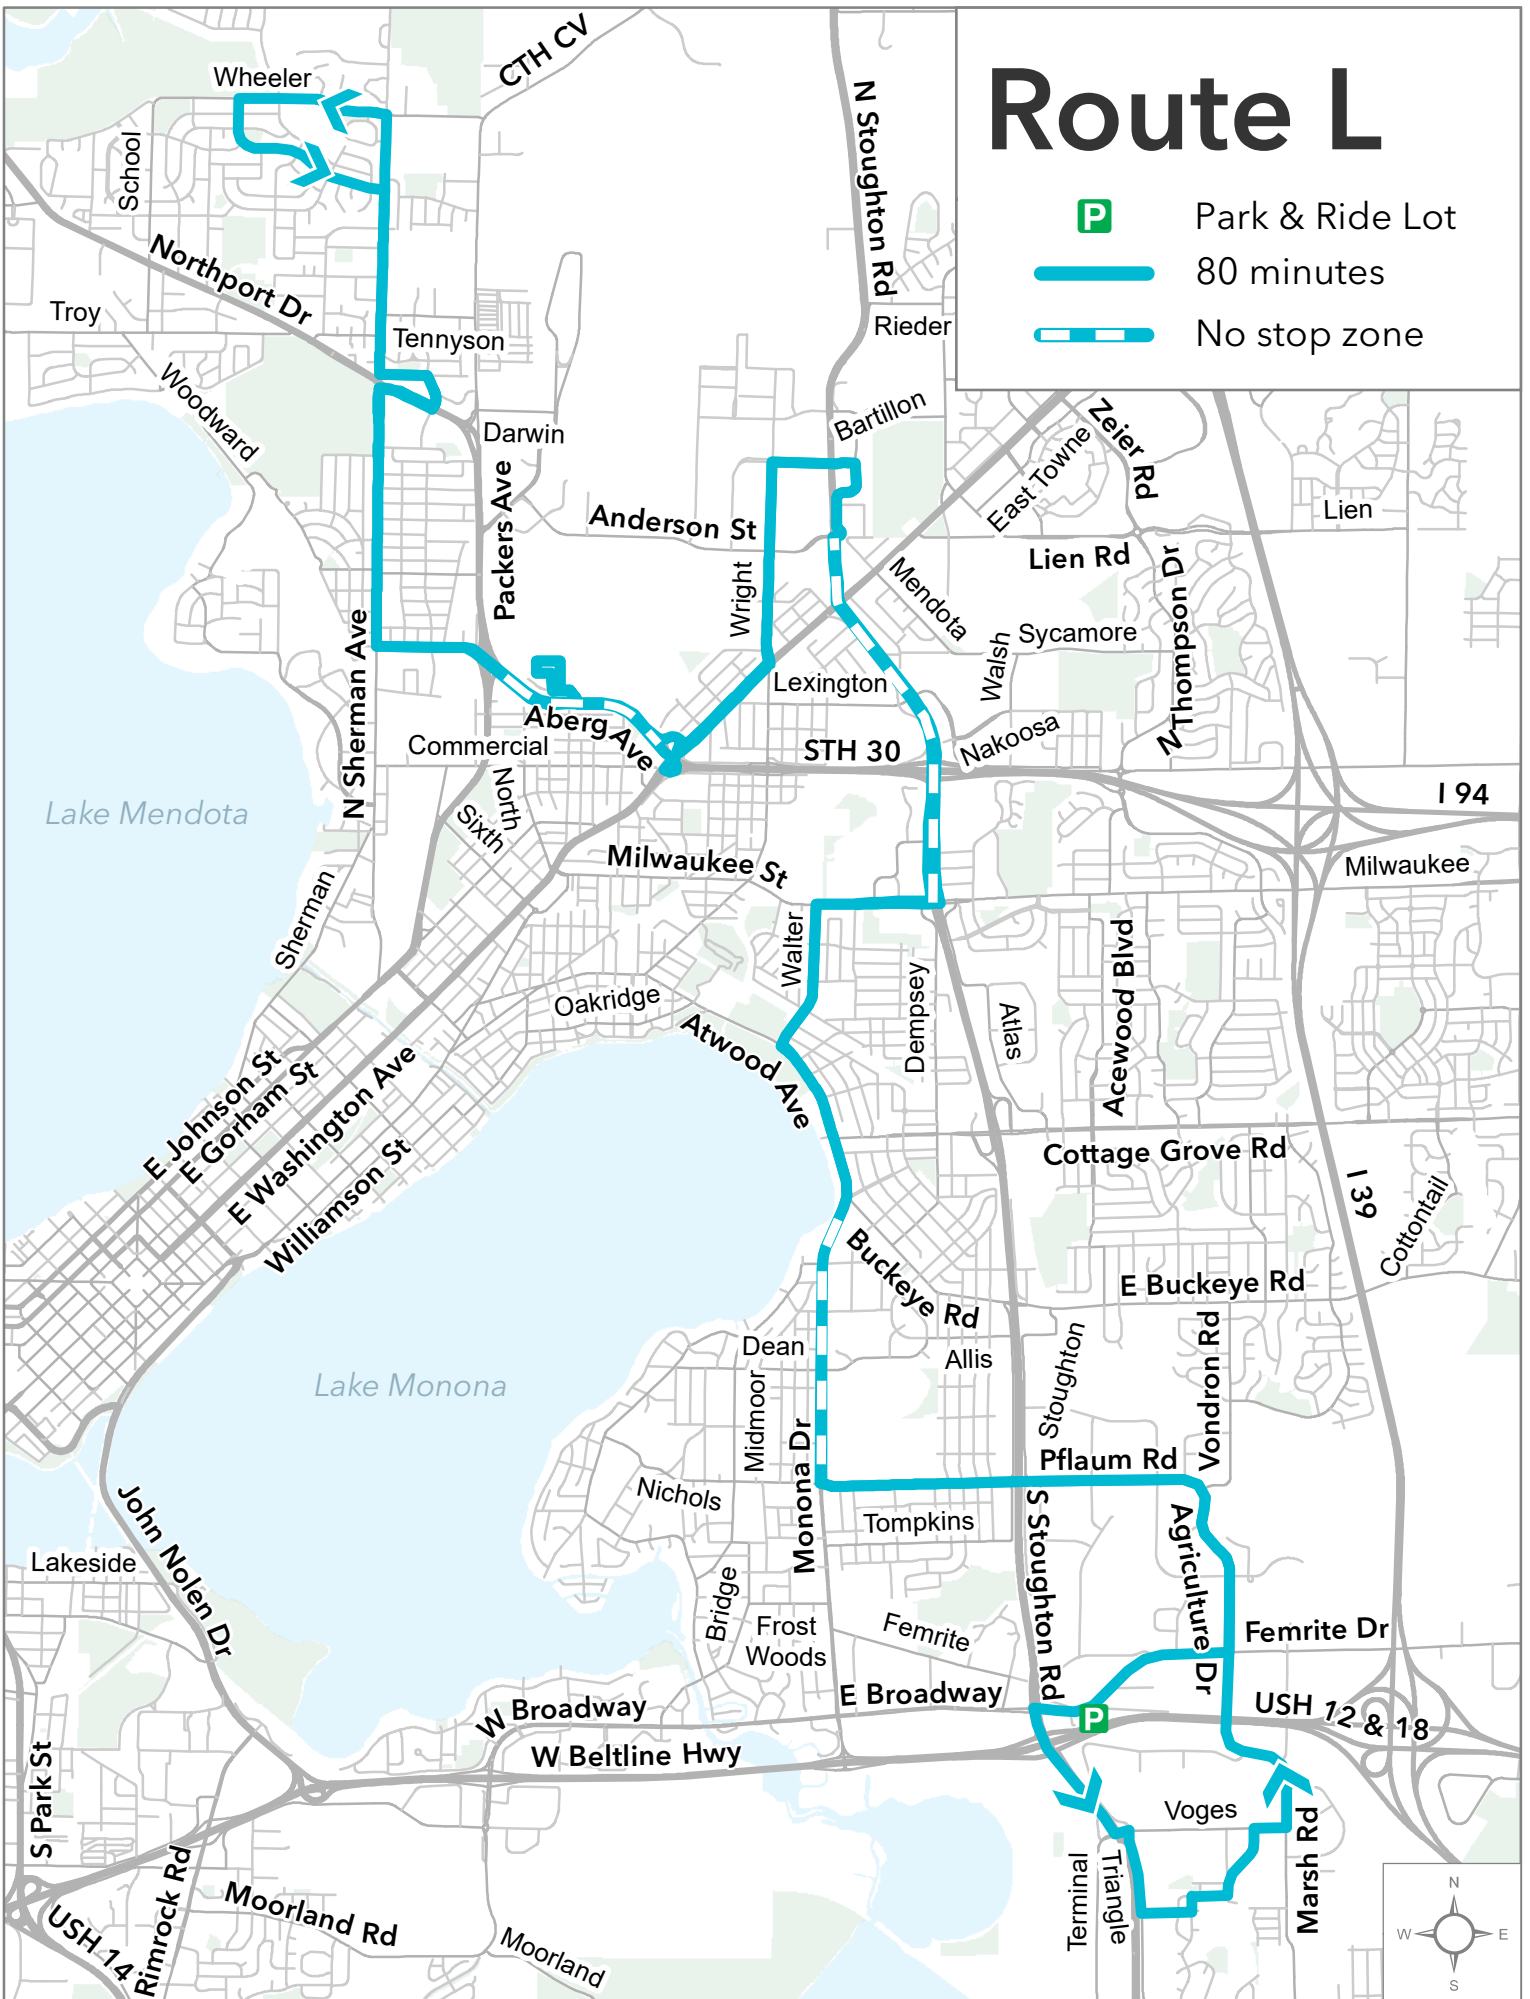

Route L

Park & Ride Lot

80 minutes

No stop zone

*Map shows weekday service before 7:00 pm.