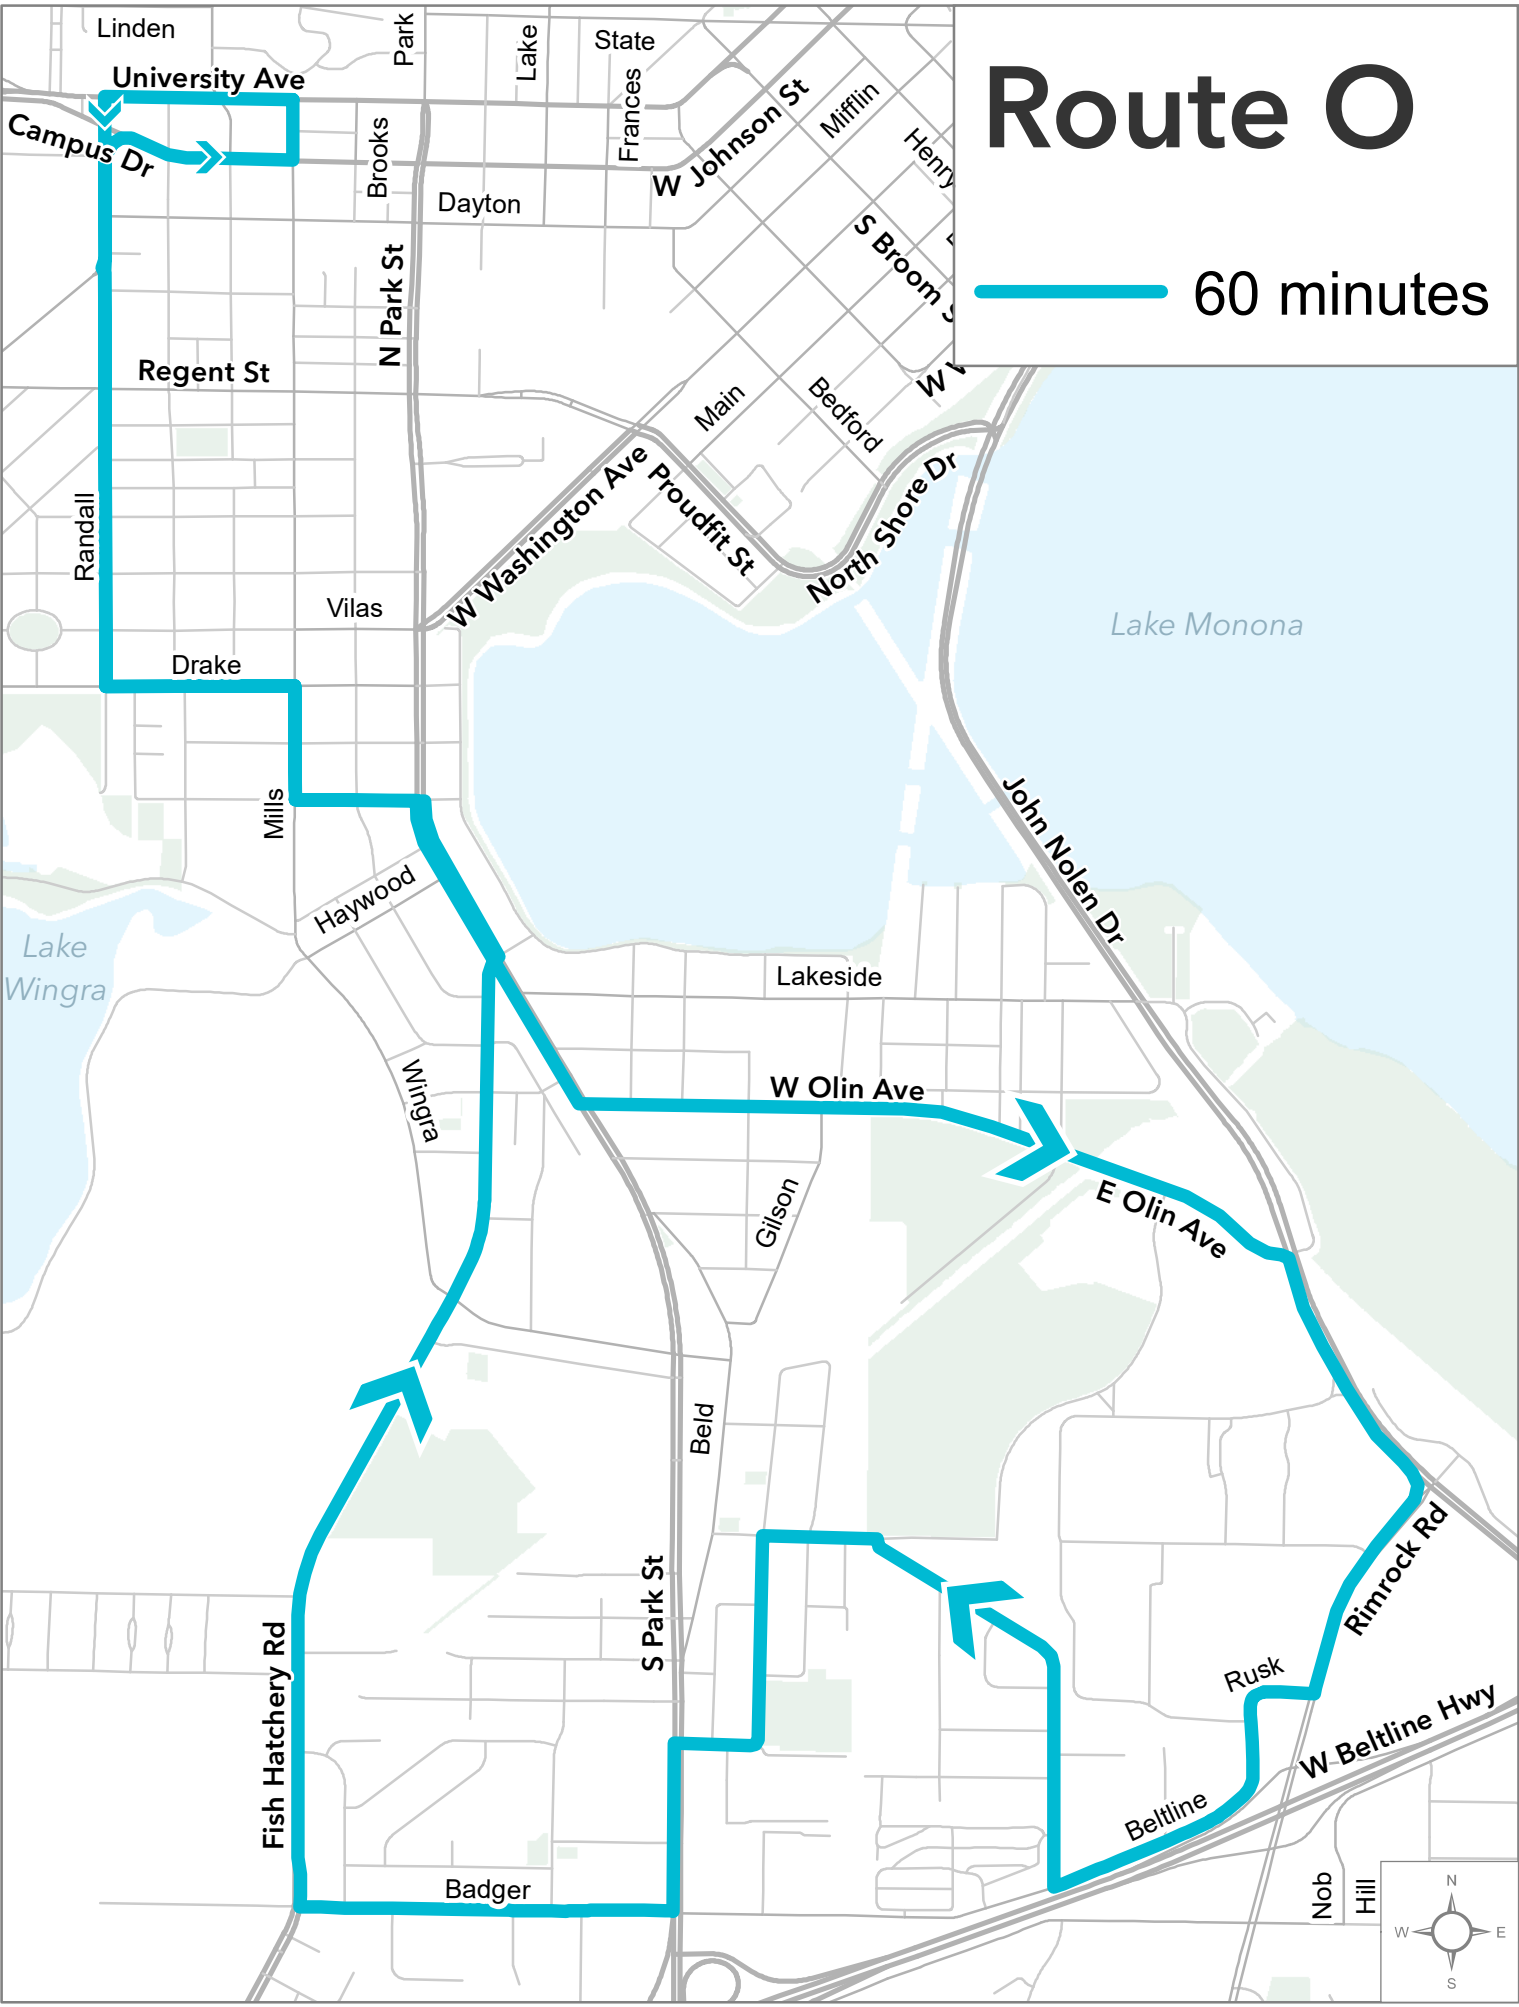

Route O

— 60 minutes

*Map shows weekday service before 7:00 pm.