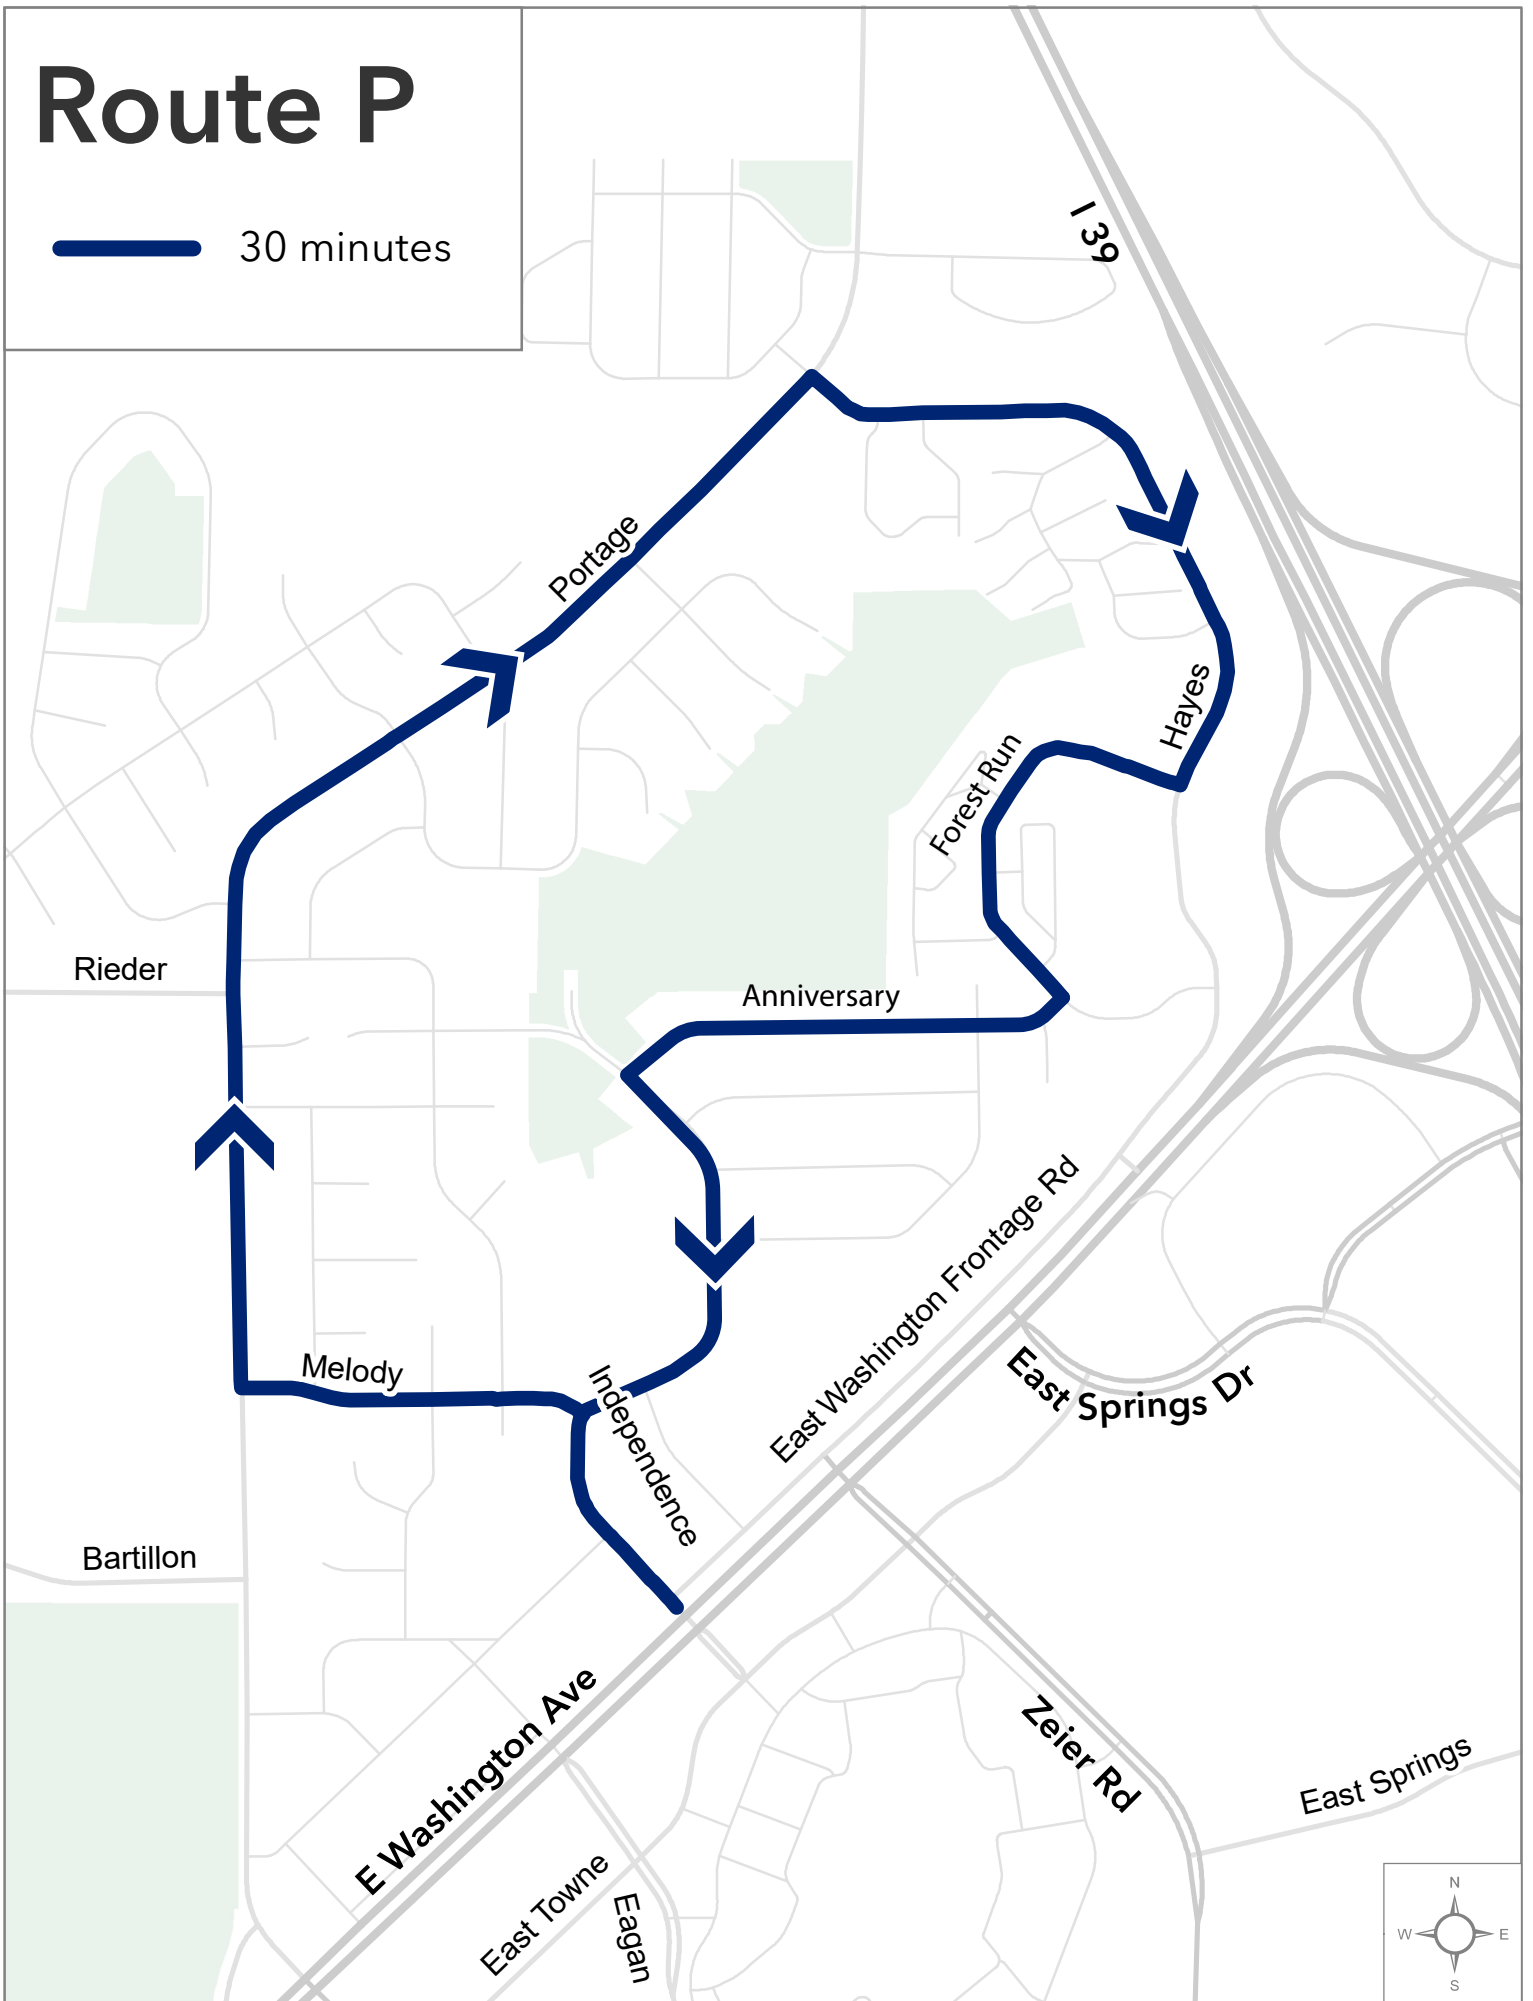

Route P

— 30 minutes

*Map shows weekday service before 7:00 pm.