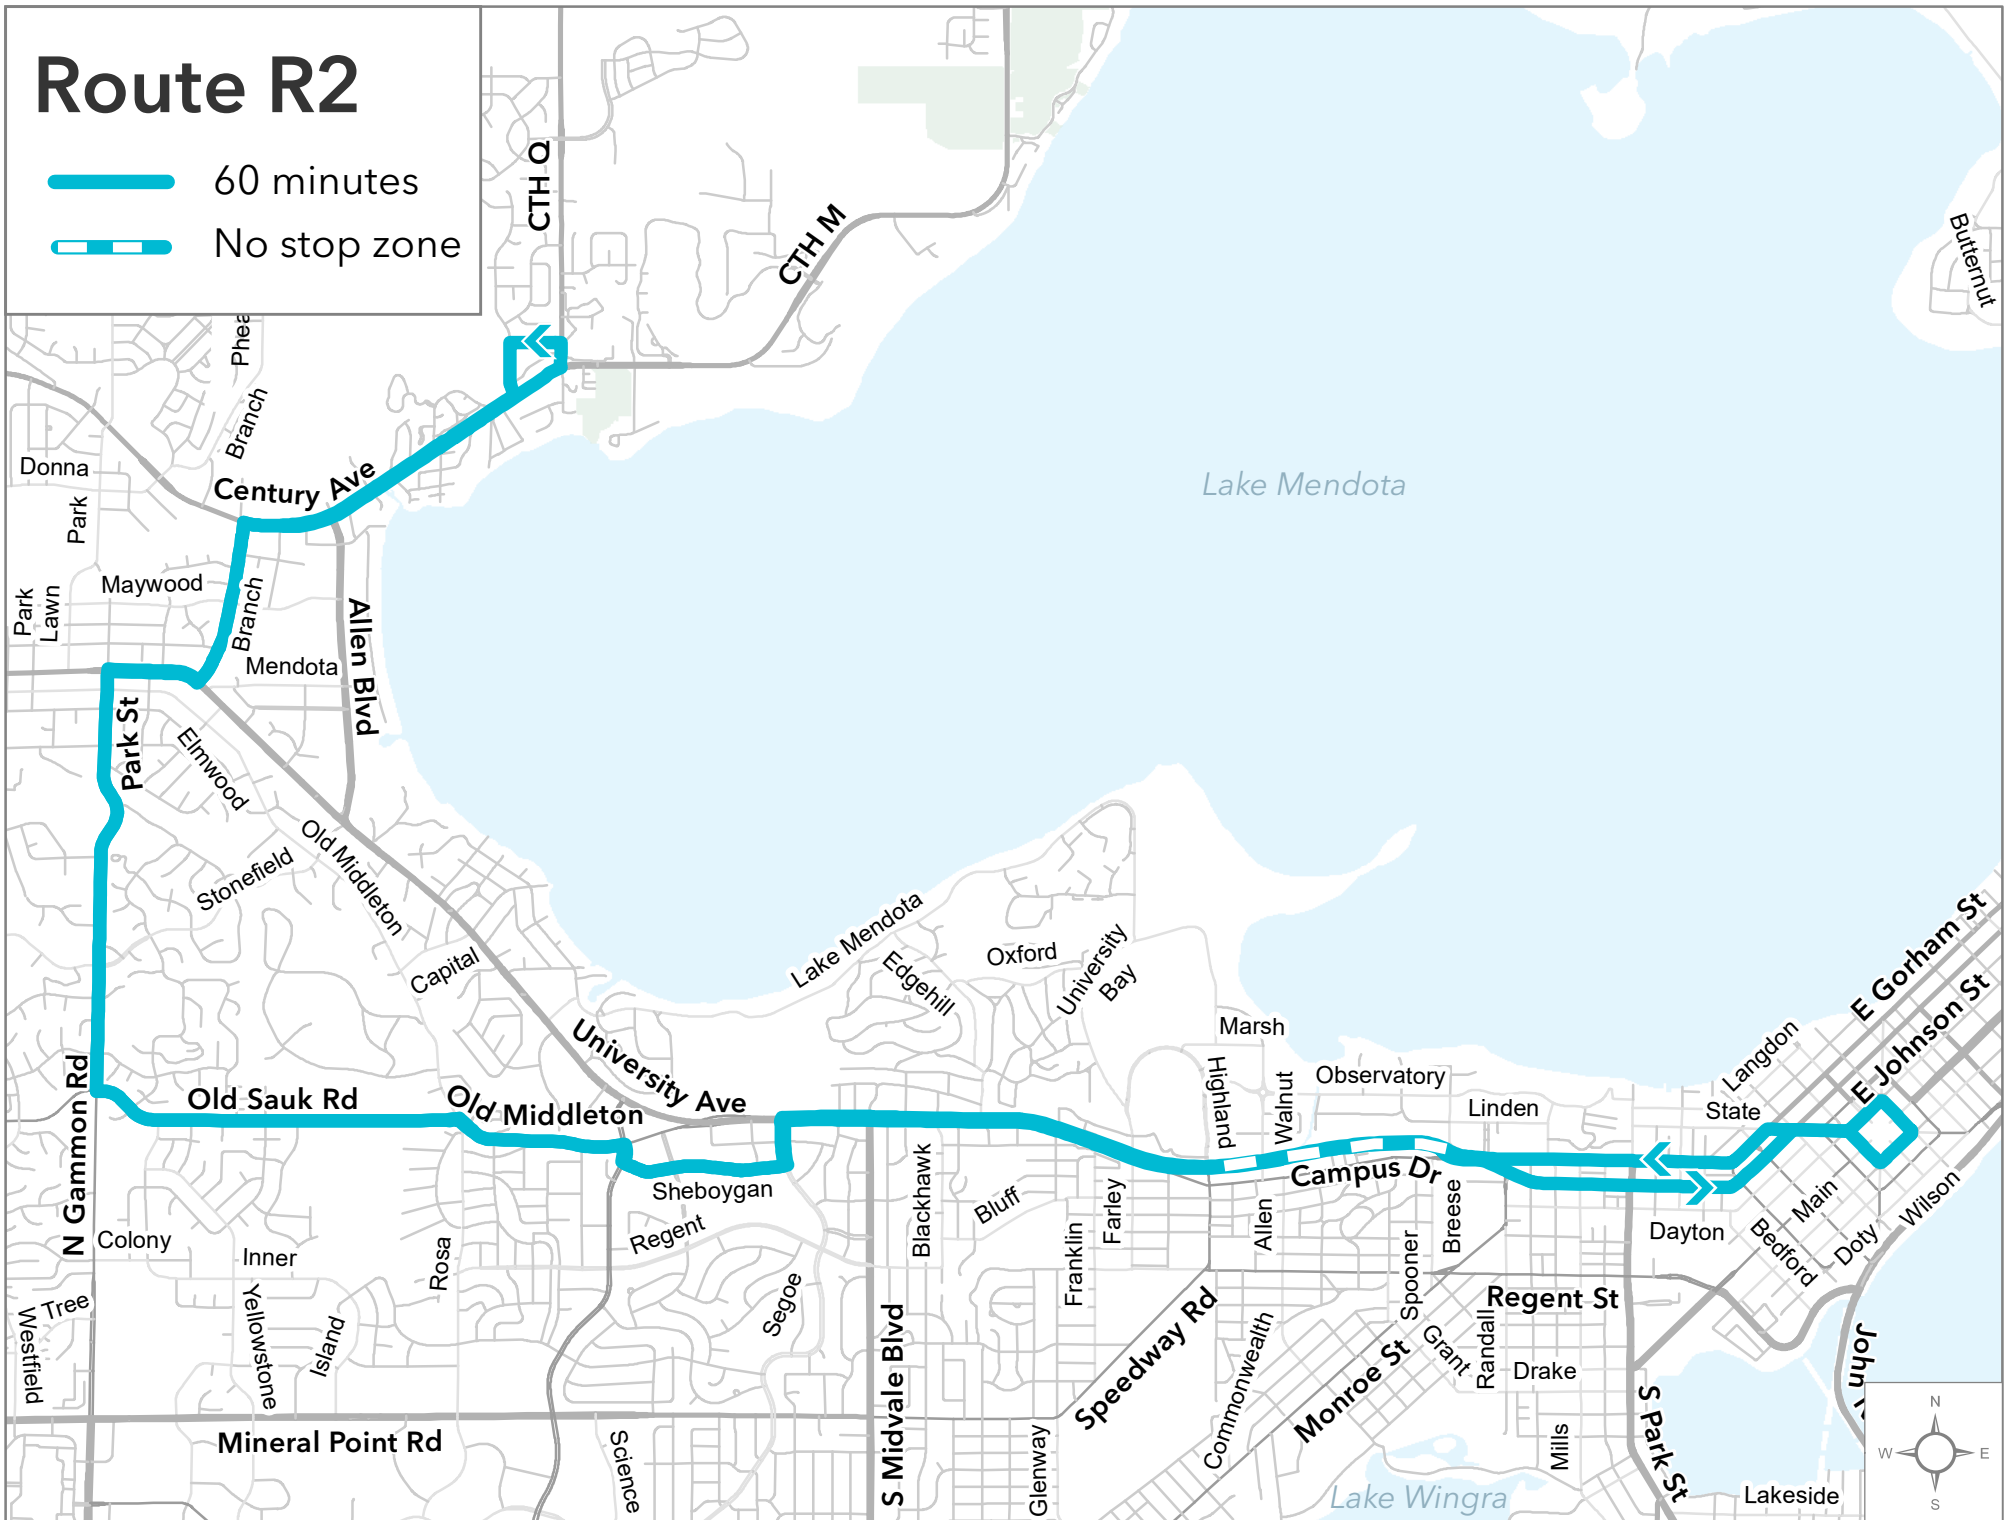

Route R2

-  60 minutes
-  No stop zone

*Map shows weekday service before 7:00 pm.