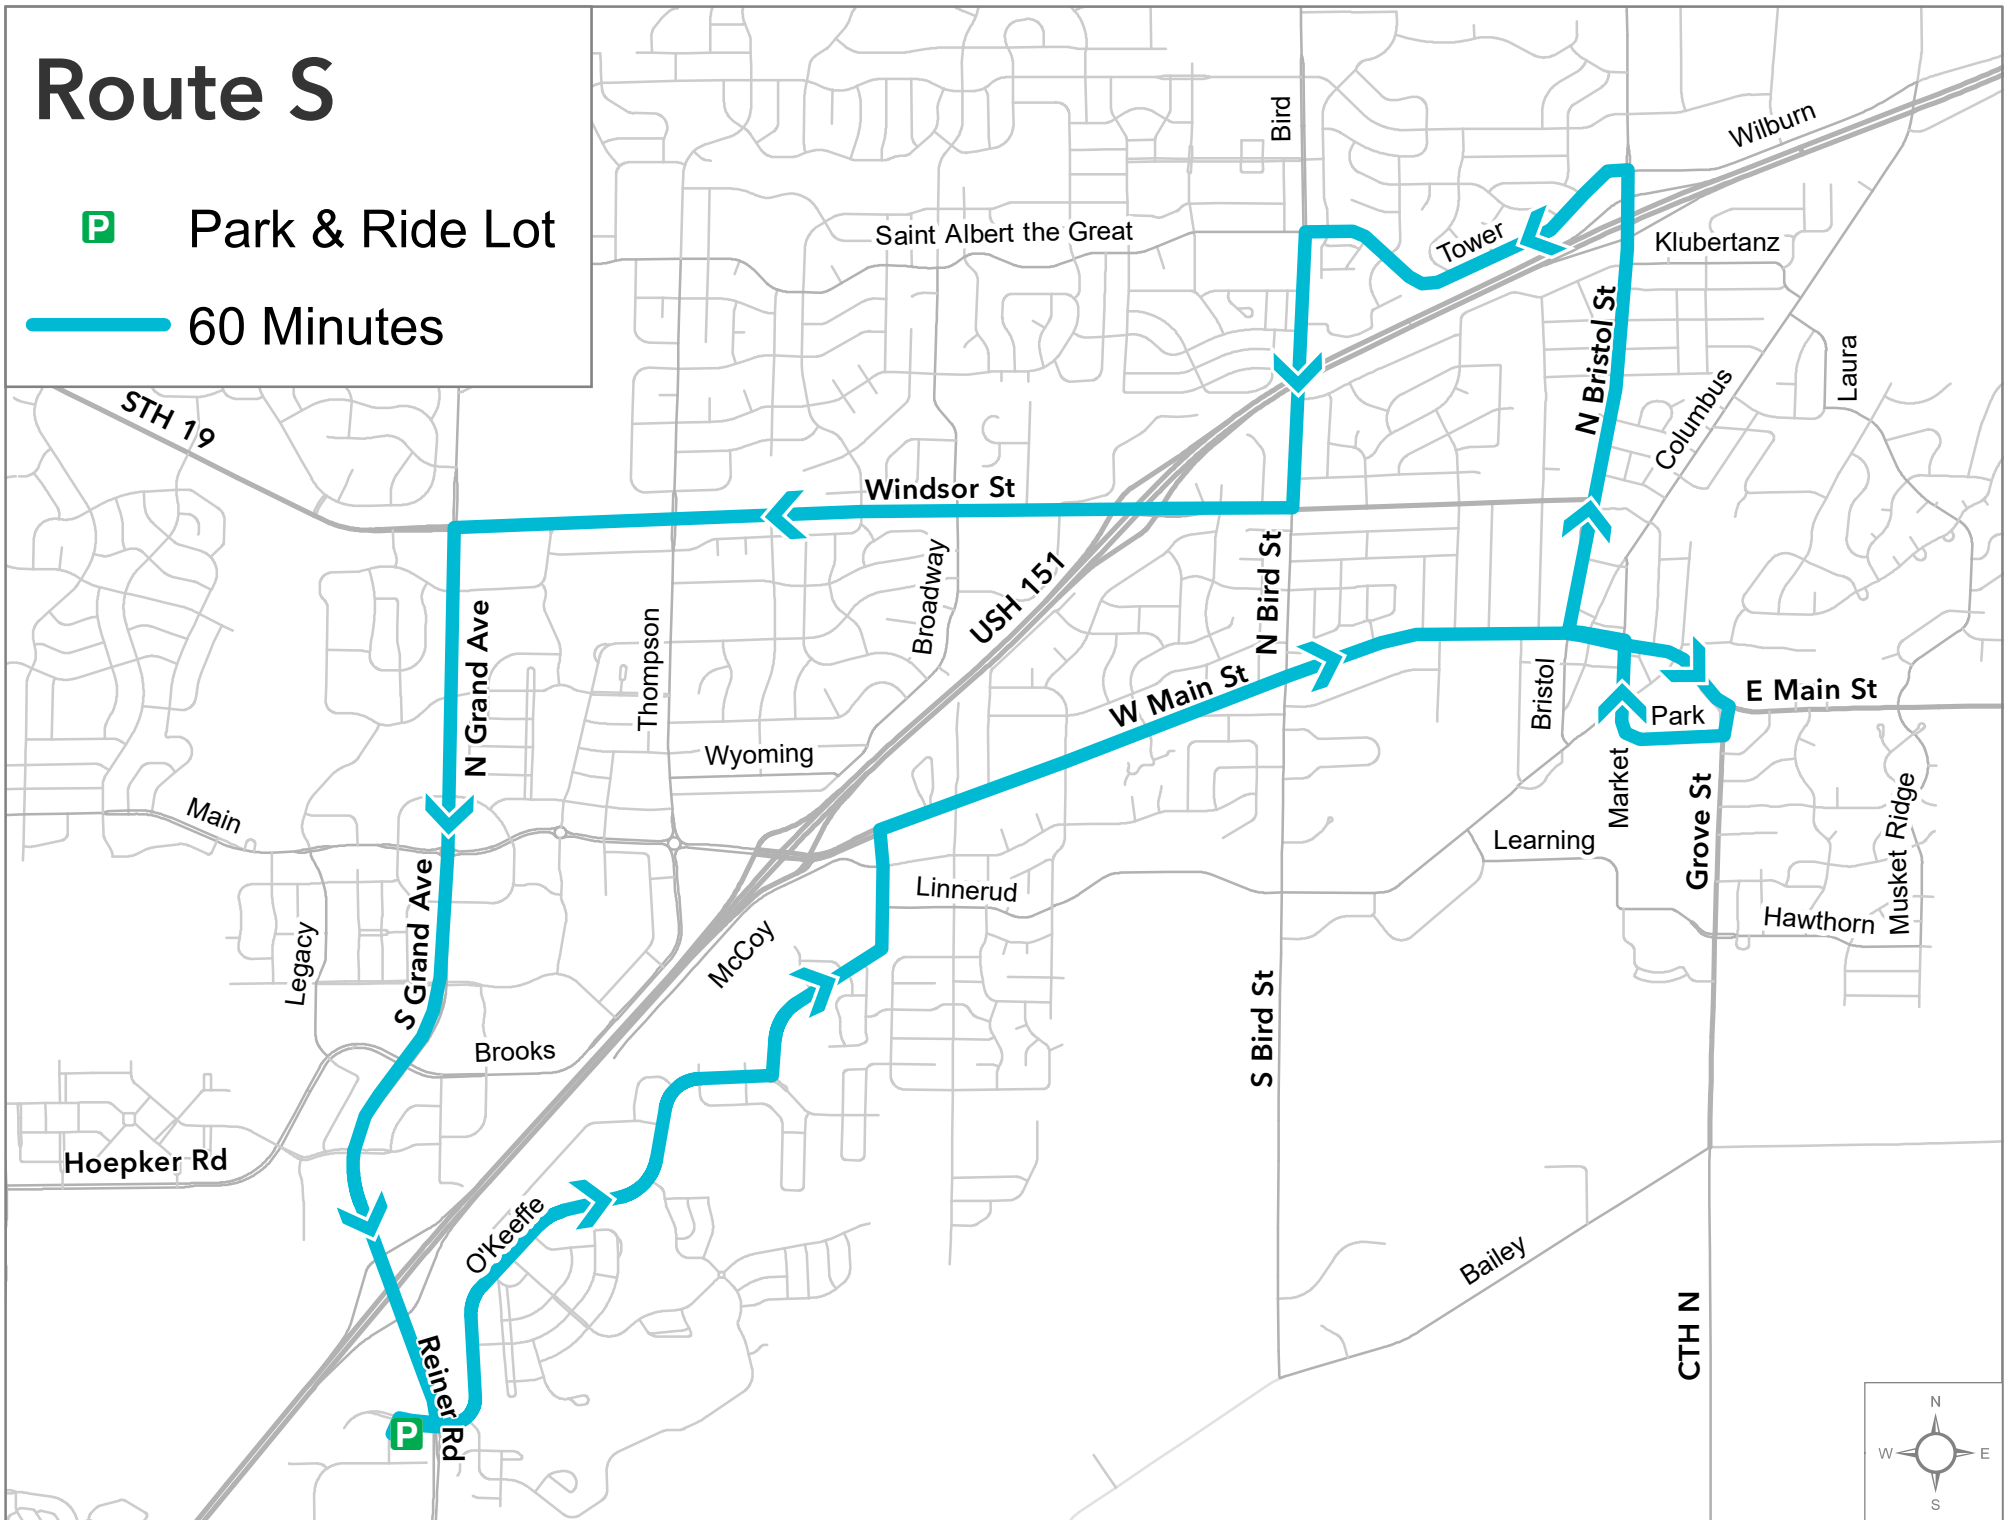

Route S

 Park & Ride Lot

 60 Minutes

*Map shows weekday service before 7:00 pm.