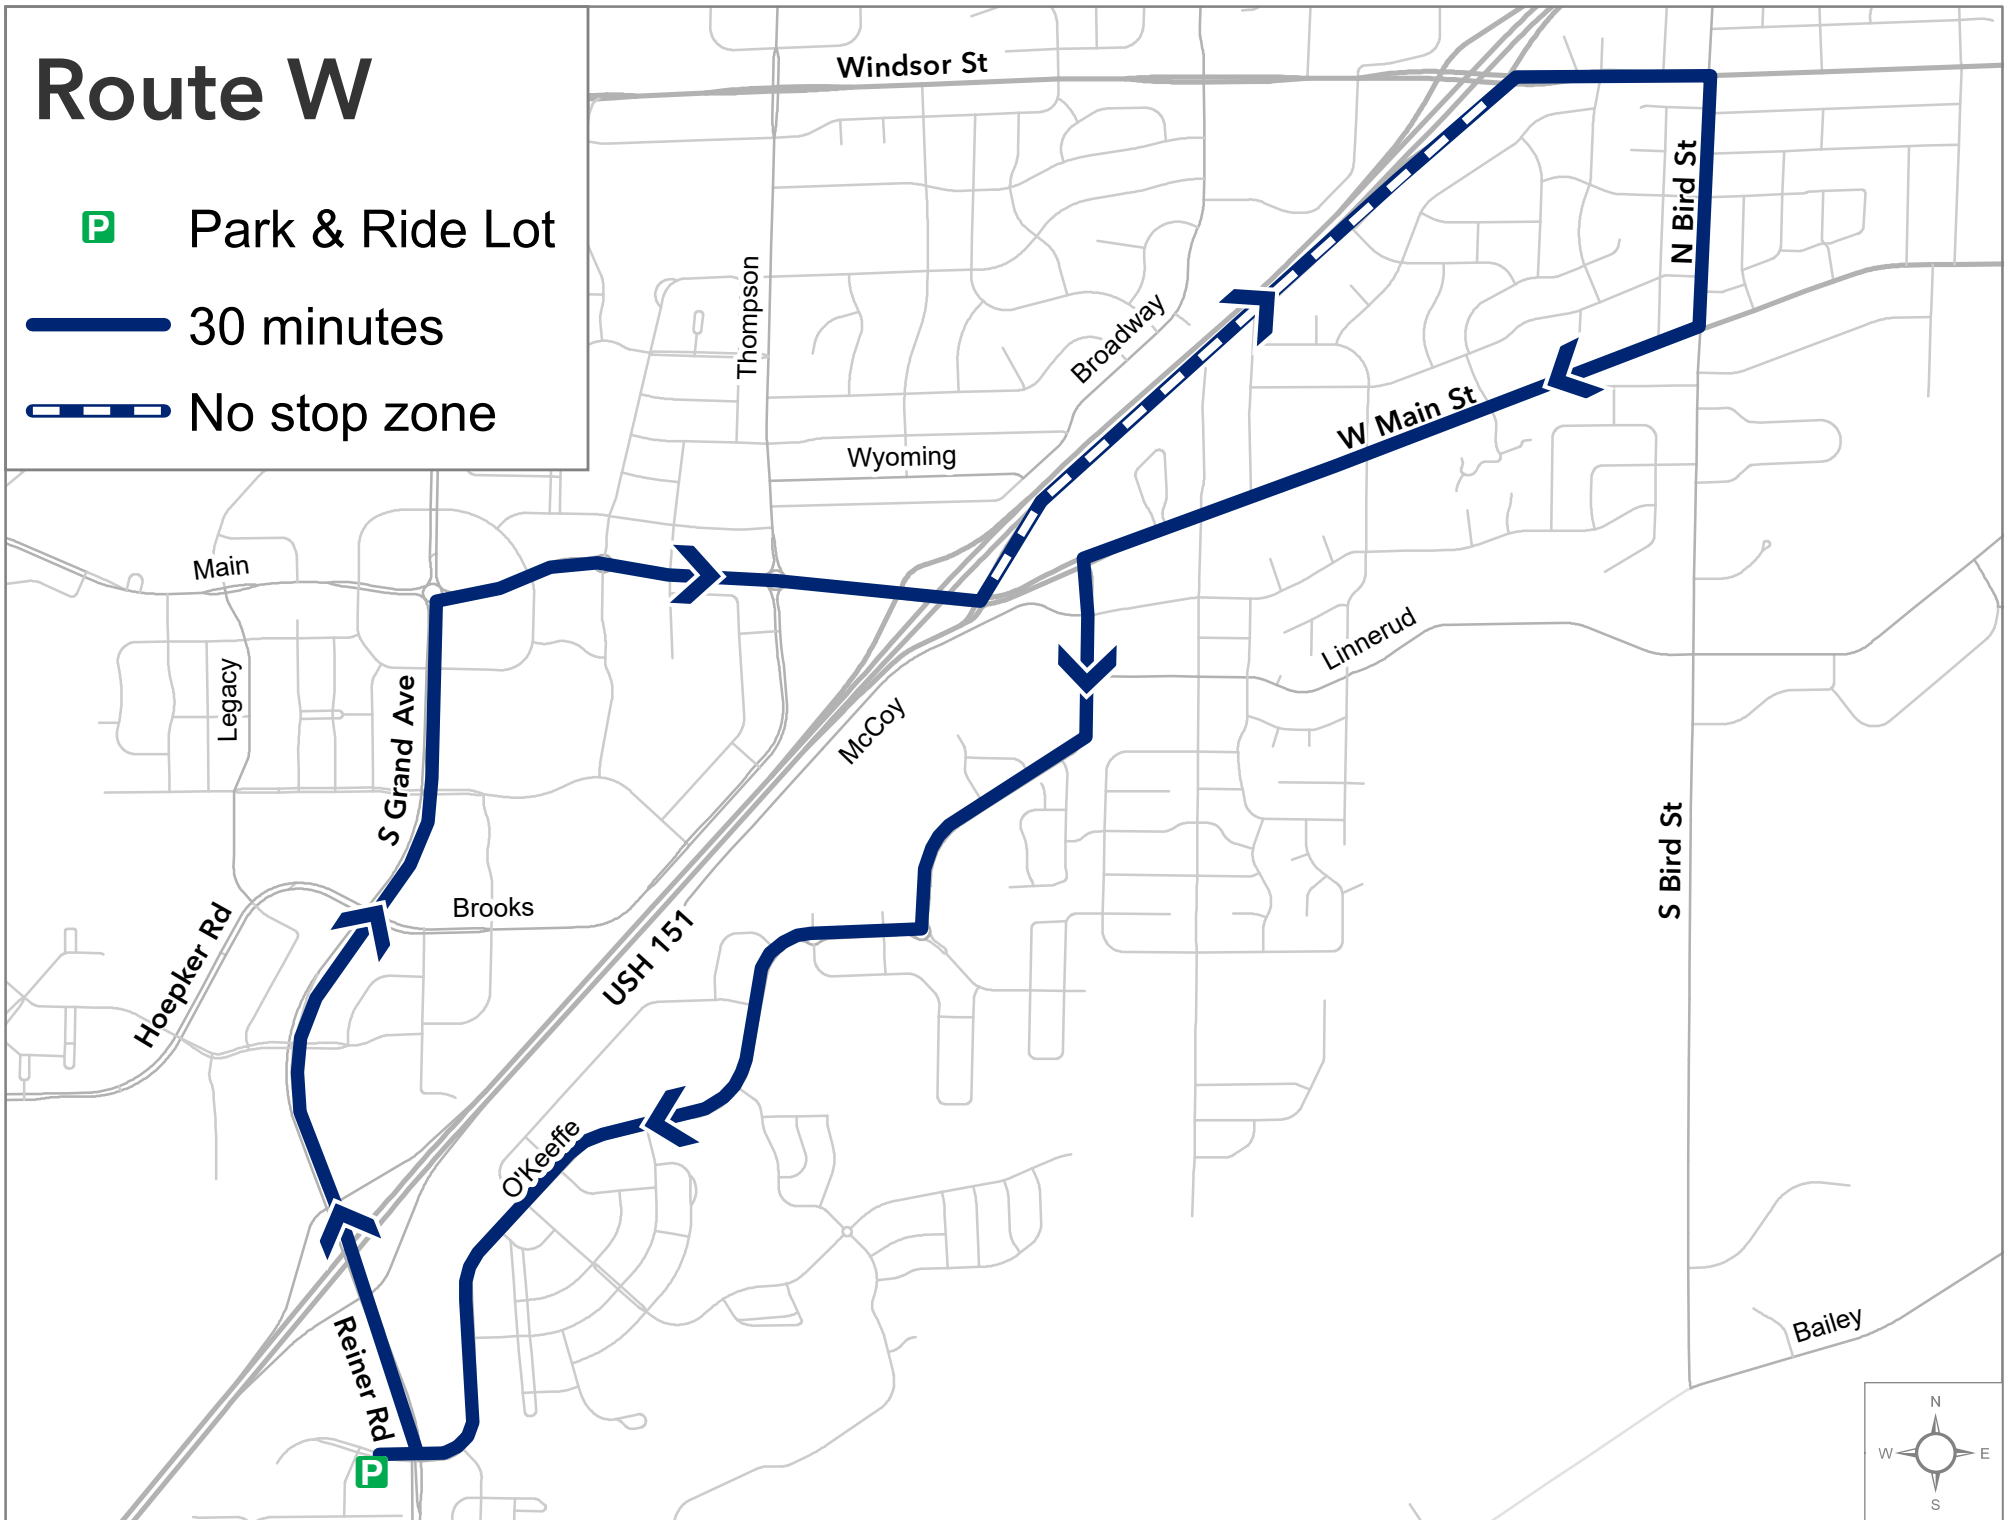

Route W

 Park & Ride Lot

 30 minutes

 No stop zone

*Map shows weekday service before 7:00 pm.