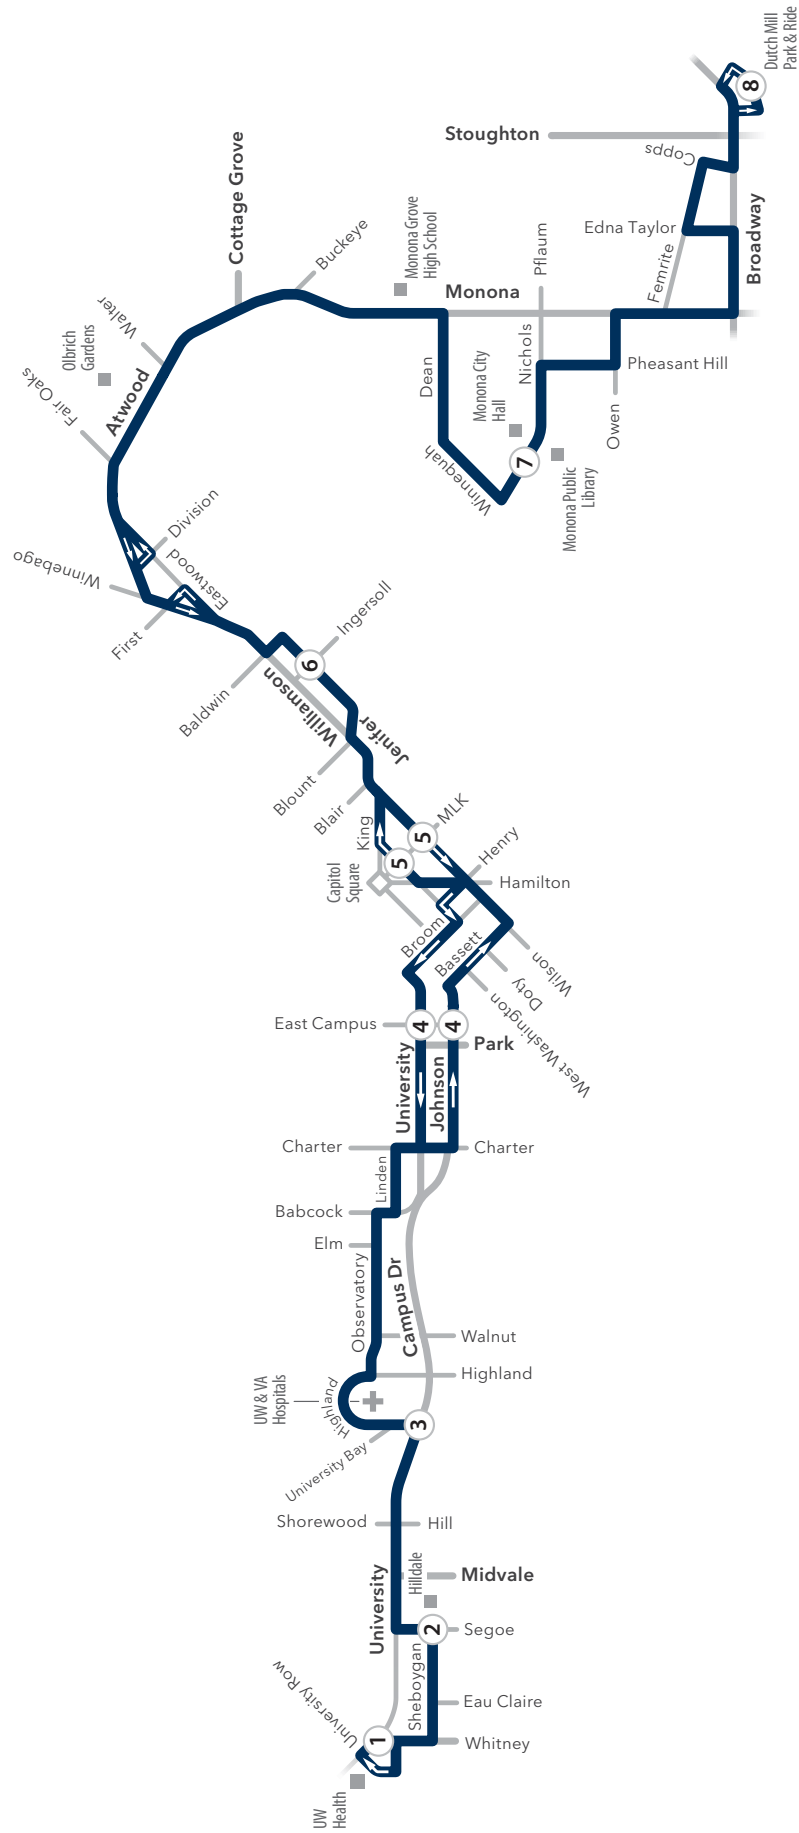

ROUTE 38

ROUTE 38

Weekday Eastbound

University Row // Dutch Mill Park & Ride

From Route	Whitney at University	Sheboygan at Segoe	University Bay at University	Johnson at E Campus	Doty at MLK Jr.	Jenifer at Ingersoll	Nichols at Monona Center	Dutch Mill Park and Ride	Becomes Route
	1	2	3	4	5	6	7	8	
GA	6:49	6:52	6:59	7:13	7:19	7:25	7:41	7:54	38
38	7:17	7:20	7:29	7:43	7:49	7:55	-	-	38
38	7:46	7:49	7:58	8:13	8:19	8:25	8:41	8:54	38
38	8:16	8:19	8:28	8:43	8:49	8:55	-	-	38
38	8:46	8:49	8:58	9:13	9:19	9:25	9:41	9:54	38
38	9:17	9:20	9:29	9:43	9:49	9:55	-	-	38
38	9:49	9:52	9:59	10:13	10:19	10:25	10:41	10:54	38
38	10:19	10:22	10:29	10:43	10:49	10:55	-	-	38
38	10:49	10:52	10:59	11:13	11:20	11:26	11:42	11:55	38
38	11:19	11:22	11:29	11:43	11:50	11:56	-	-	38
38	11:49	11:52	11:59	12:13	12:20	12:26	12:42	12:55	38
38	12:19	12:22	12:29	12:43	12:50	12:56	-	-	38
38	12:49	12:52	12:59	1:13	1:20	1:26	1:42	1:55	38
38	1:19	1:22	1:29	1:43	1:50	1:56	-	-	38
38	1:49	1:52	1:59	2:13	2:21	2:27	2:43	2:57	38
38	2:18	2:21	2:28	2:43	2:51	2:57	-	-	38
38	2:48	2:51	2:58	3:13	3:21	3:27	3:44	3:58	38
38	3:18	3:21	3:28	3:43	3:52	3:59	-	-	38
38	3:47	3:50	3:57	4:13	4:22	4:29	4:46	5:00	38
63	-	-	-	4:28	4:37	4:44	-	-	R
38	4:17	4:20	4:27	4:43	4:52	4:59	-	-	38
62	-	-	4:42	4:58	5:07	5:14	-	-	R
38	4:48	4:51	4:58	5:13	5:22	5:29	5:46	6:00	GA
R	-	-	5:13	5:28	5:37	5:43	-	-	GA
38	5:18	5:21	5:28	5:43	5:51	5:57	-	-	GA
38	5:49	5:52	5:59	6:13	6:21	6:27	6:43	6:56	GA