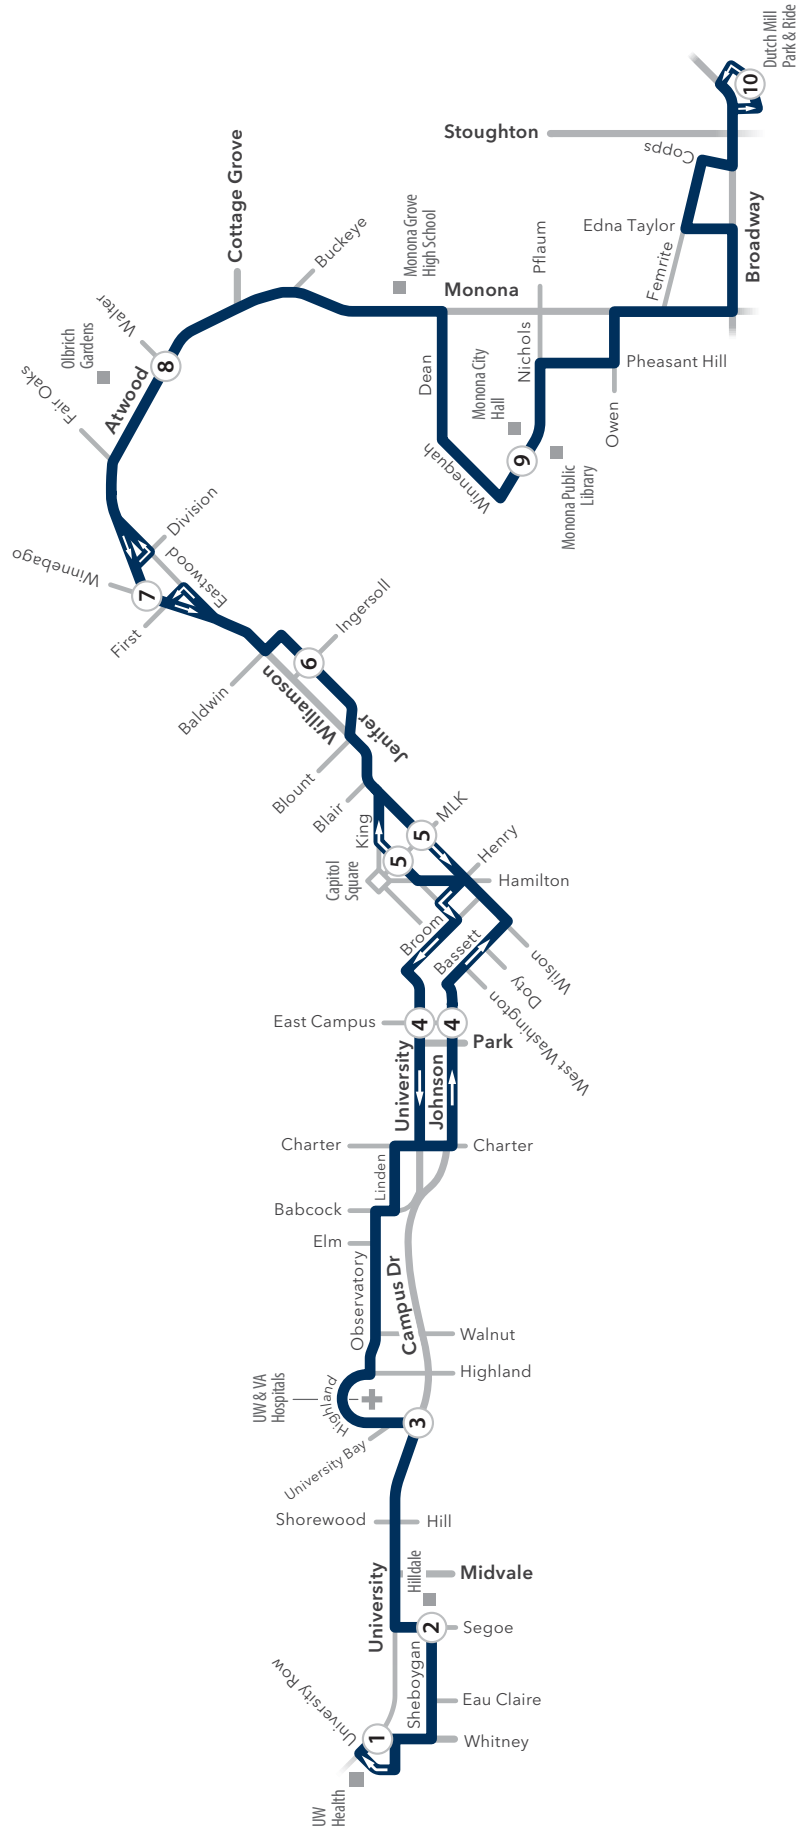

Route 38

Route 38

Weekday Eastbound

University Row // Dutch Mill Park & Ride

From Route	Whitney at University	Sheboygan at Segoe	University Bay at University	Johnson at E Campus	Doty at MLK Jr.	Jenifer at Ingersoll	Nichols at Monona Center	Dutch Mill Park and Ride	Becomes Route
	1	2	3	4	5	6	7	8	
GA	6:49	6:52	6:59	7:13	7:19	7:25	7:41	7:54	38
38	7:17	7:20	7:29	7:43	7:49	7:55	-	-	38
38	7:46	7:49	7:58	8:13	8:19	8:25	8:41	8:54	38
38	8:16	8:19	8:28	8:43	8:49	8:55	-	-	38
38	8:46	8:49	8:58	9:13	9:19	9:25	9:41	9:54	38
38	9:17	9:20	9:29	9:43	9:49	9:55	-	-	38
38	9:49	9:52	9:59	10:13	10:19	10:25	10:41	10:54	38
38	10:19	10:22	10:29	10:43	10:49	10:55	-	-	38
38	10:49	10:52	10:59	11:13	11:20	11:26	11:42	11:55	38
38	11:19	11:22	11:29	11:43	11:50	11:56	-	-	38
38	11:49	11:52	11:59	12:13	12:20	12:26	12:42	12:55	38
38	12:19	12:22	12:29	12:43	12:50	12:56	-	-	38
38	12:49	12:52	12:59	1:13	1:20	1:26	1:42	1:55	38
38	1:19	1:22	1:29	1:43	1:50	1:56	-	-	38
38	1:49	1:52	1:59	2:13	2:21	2:27	2:43	2:57	38
38	2:18	2:21	2:28	2:43	2:51	2:57	-	-	38
38	2:48	2:51	2:58	3:13	3:21	3:27	3:44	3:58	38
38	3:18	3:21	3:28	3:43	3:52	3:59	-	-	38
38	3:47	3:50	3:57	4:13	4:22	4:29	4:46	5:00	38
63	-	-	-	4:28	4:37	4:44	-	-	R
38	4:17	4:20	4:27	4:43	4:52	4:59	-	-	38
62	-	-	4:42	4:58	5:07	5:14	-	-	R
38	4:48	4:51	4:58	5:13	5:22	5:29	5:46	6:00	GA
R	-	-	5:13	5:28	5:37	5:43	-	-	GA
38	5:18	5:21	5:28	5:43	5:51	5:57	-	-	GA
38	5:49	5:52	5:59	6:13	6:21	6:27	6:43	6:56	GA