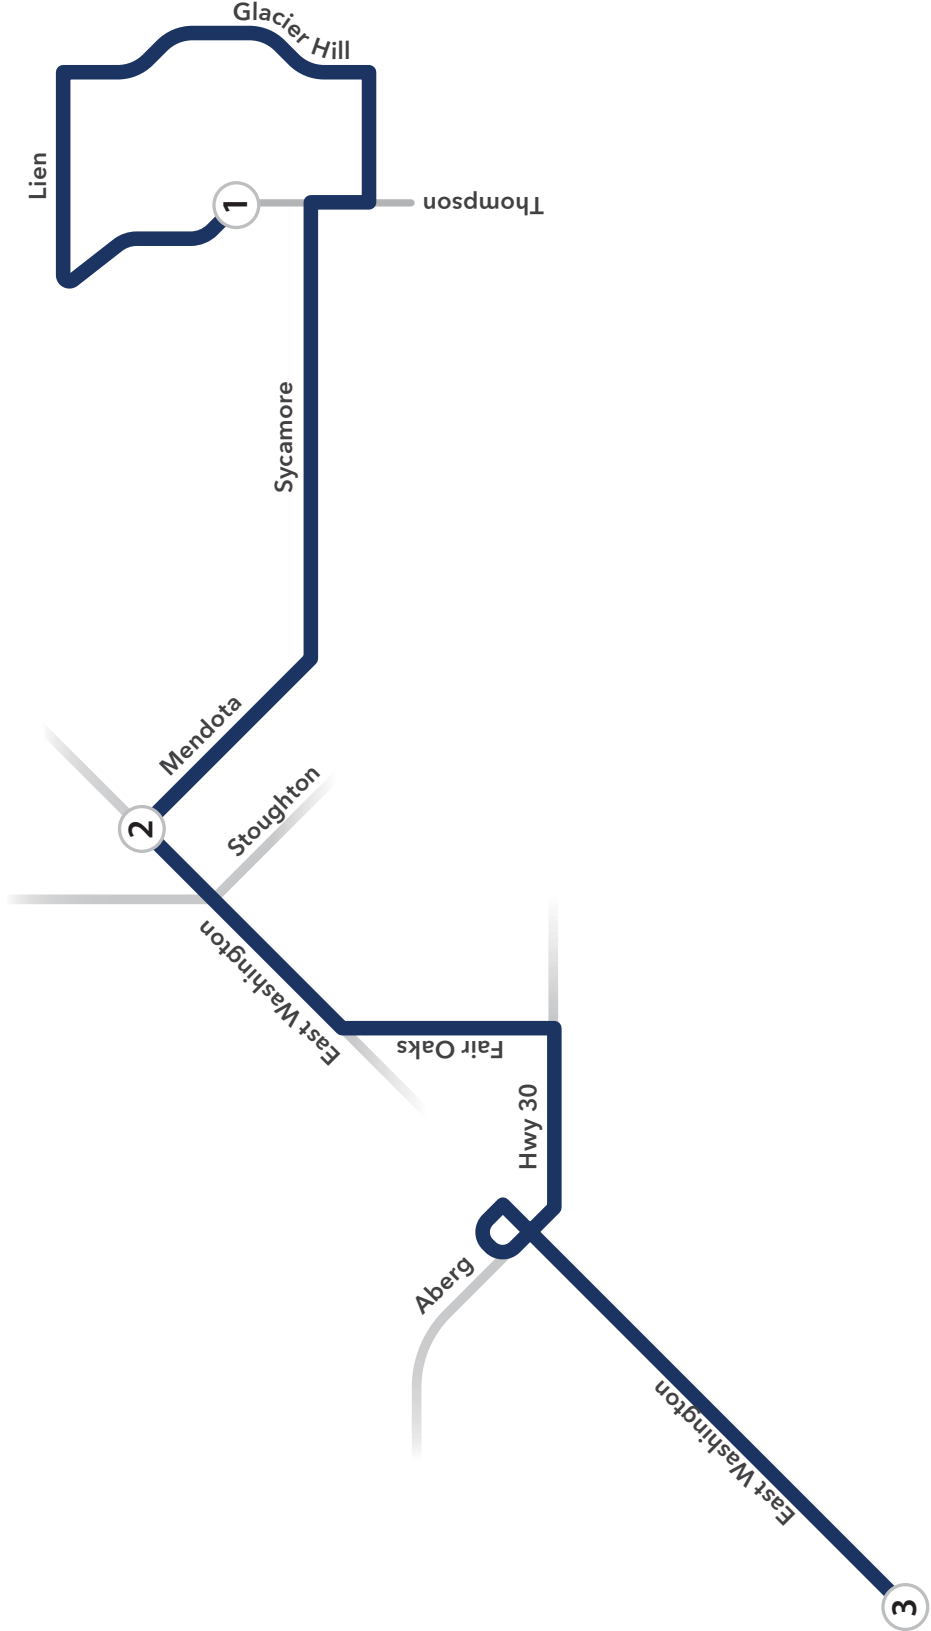

Route 601 AM Map

If information is needed in another language, then contact (608) 266-4466 or mymetrobus@cityofmadison.com.