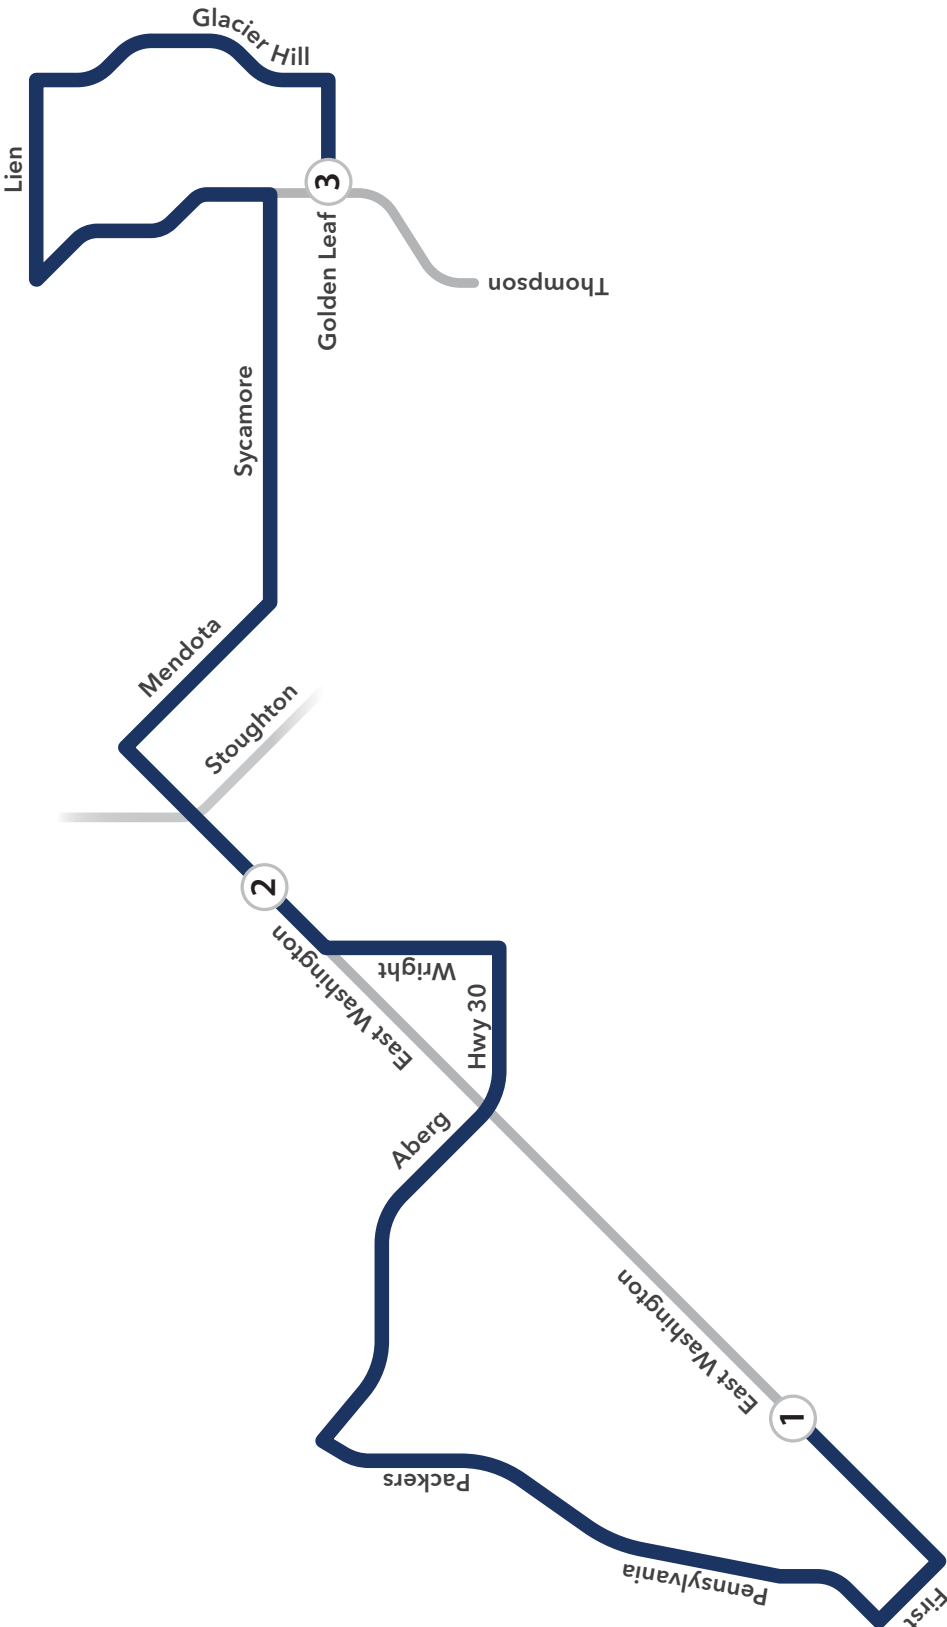

Route 601 PM Map

If information is needed in another language, then contact (608) 266-4466 or mymetrobus@cityofmadison.com.