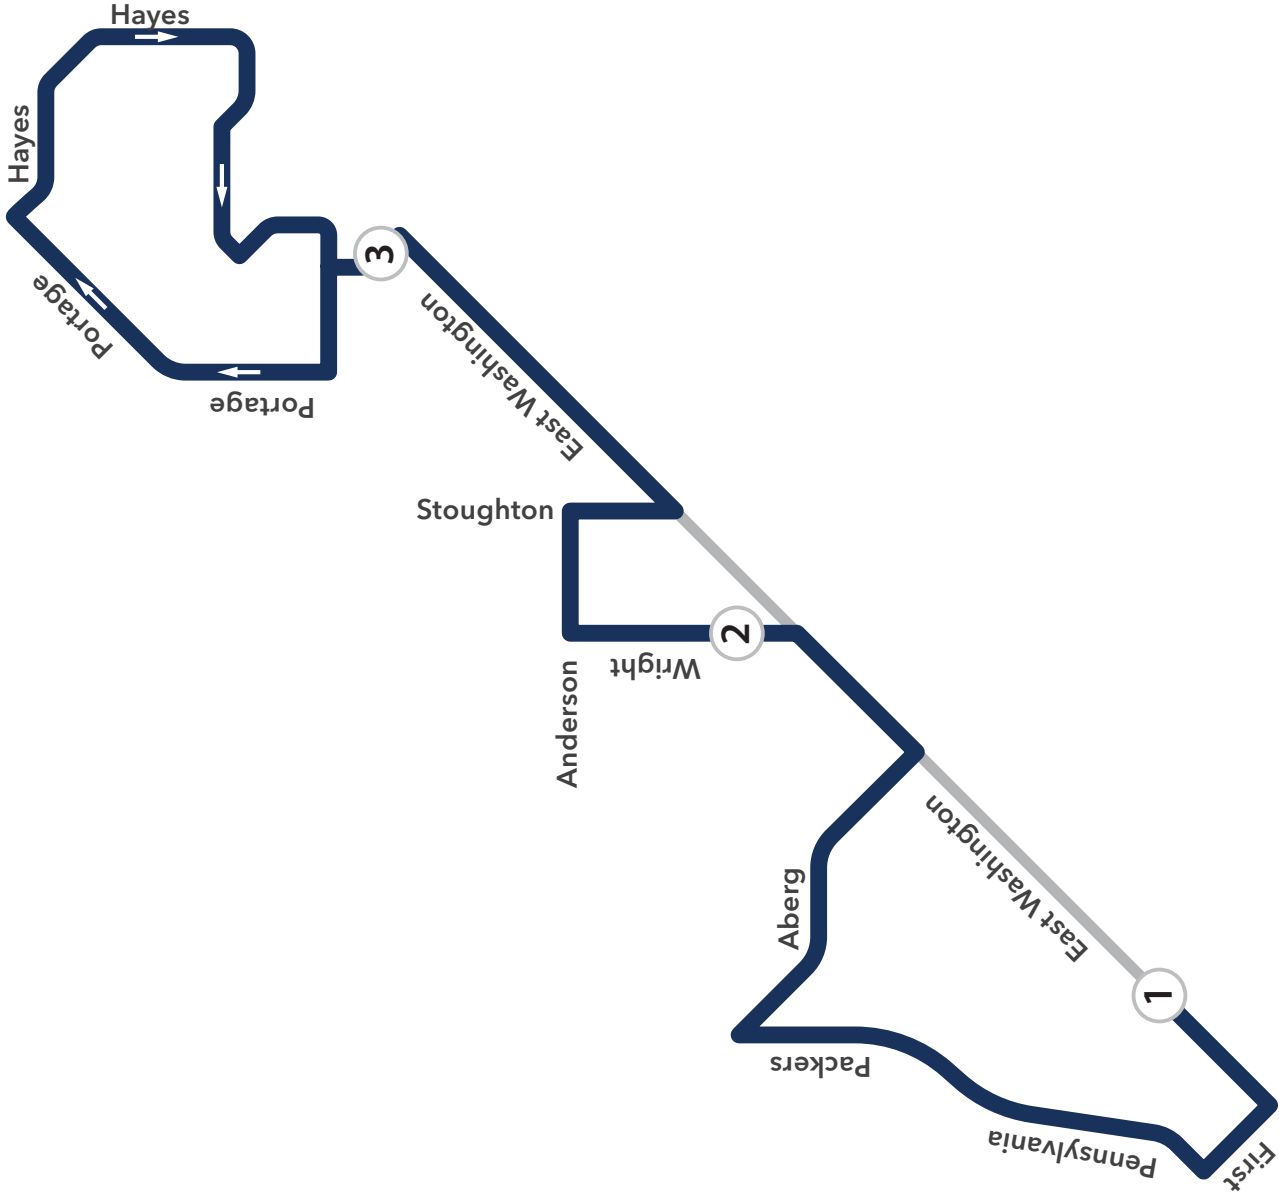

Route 602 PM Map

If information is needed in another language, then contact (608) 266-4466 or mymetrobus@cityofmadison.com.