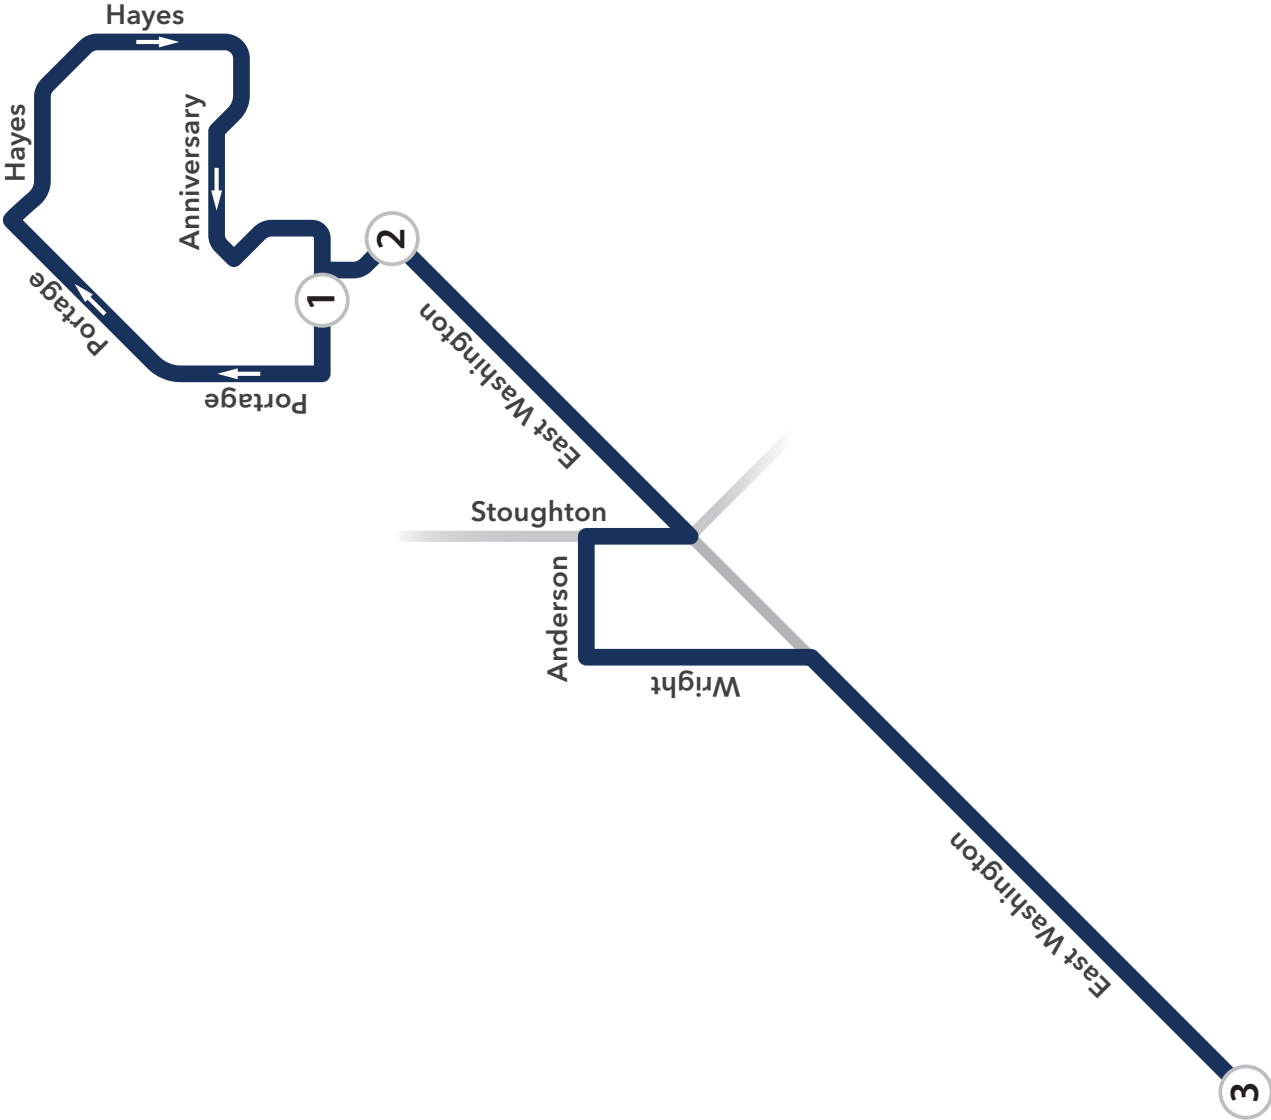

Route 602 AM Map

If information is needed in another language, then contact (608) 266-4466 or mymetrobus@cityofmadison.com.