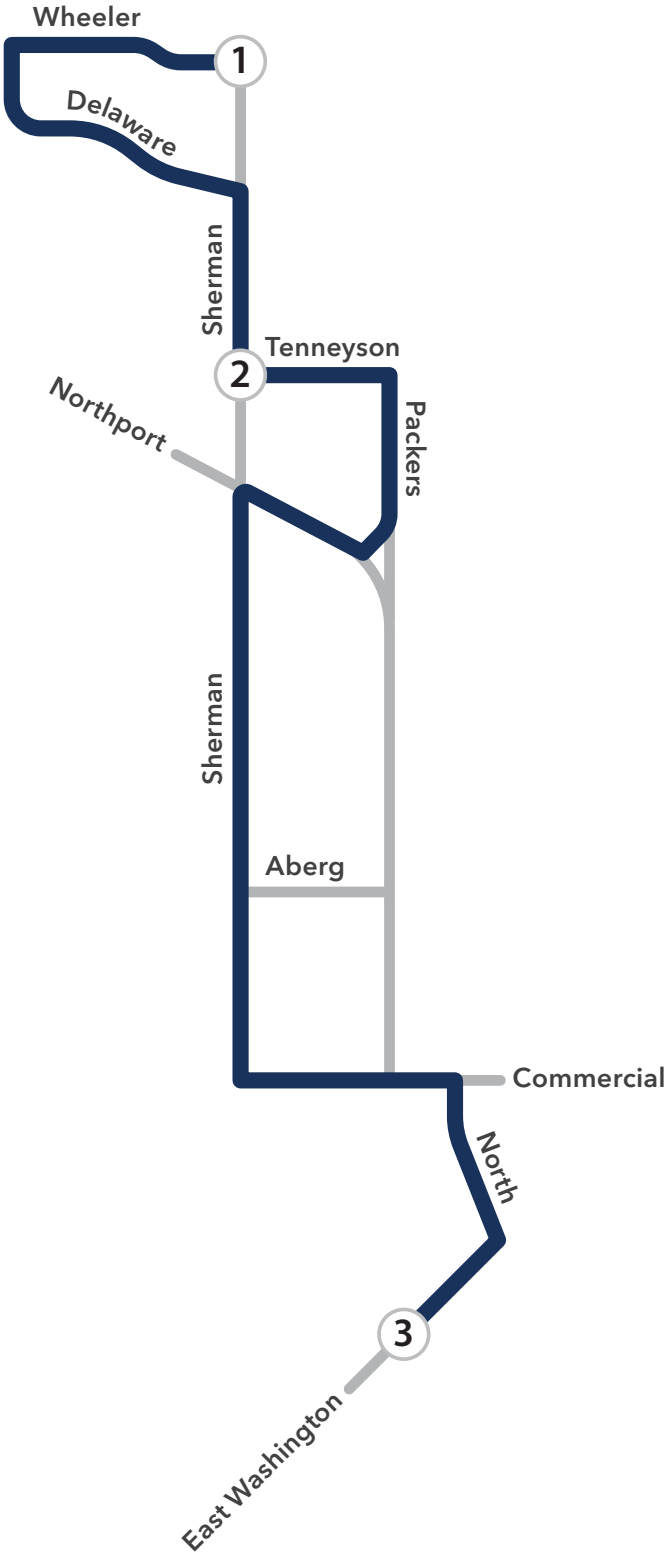

Route 603 AM Map

If information is needed in another language, then contact (608) 266-4466 or mymetrobus@cityofmadison.com.