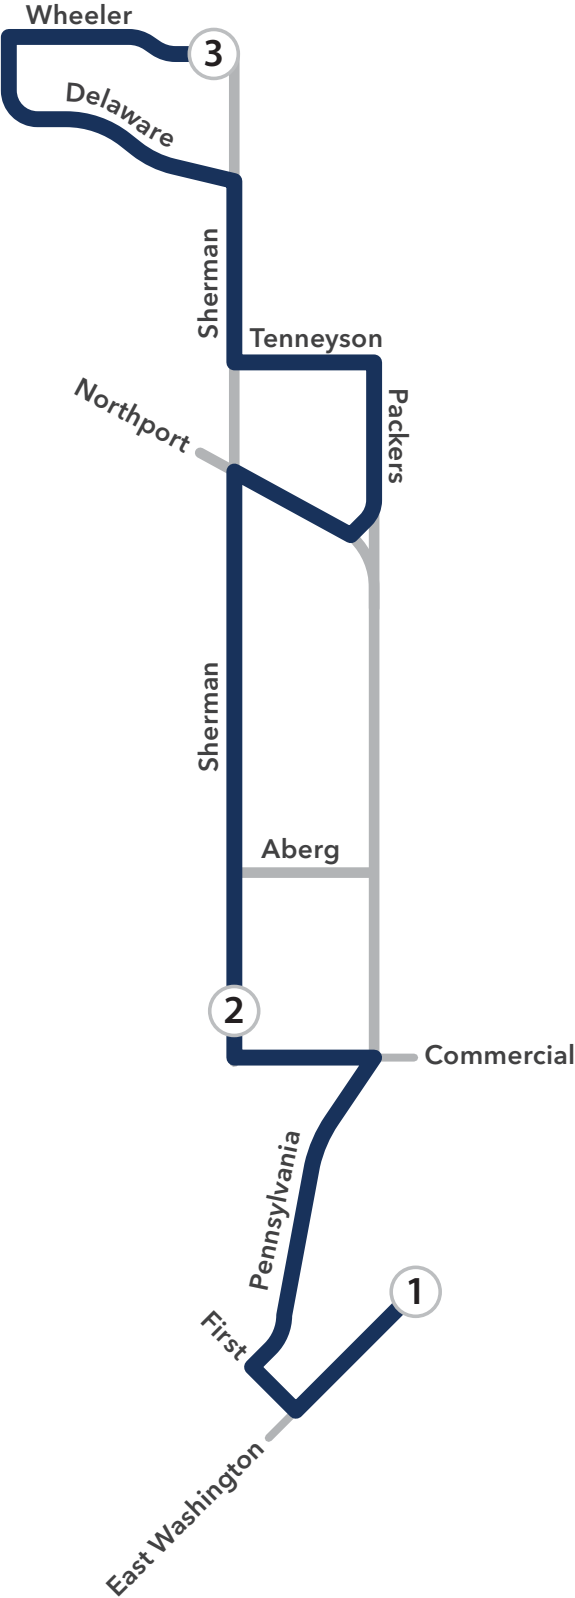

Route 603 PM Map

If information is needed in another language, then contact (608) 266-4466 or mymetrobus@cityofmadison.com.