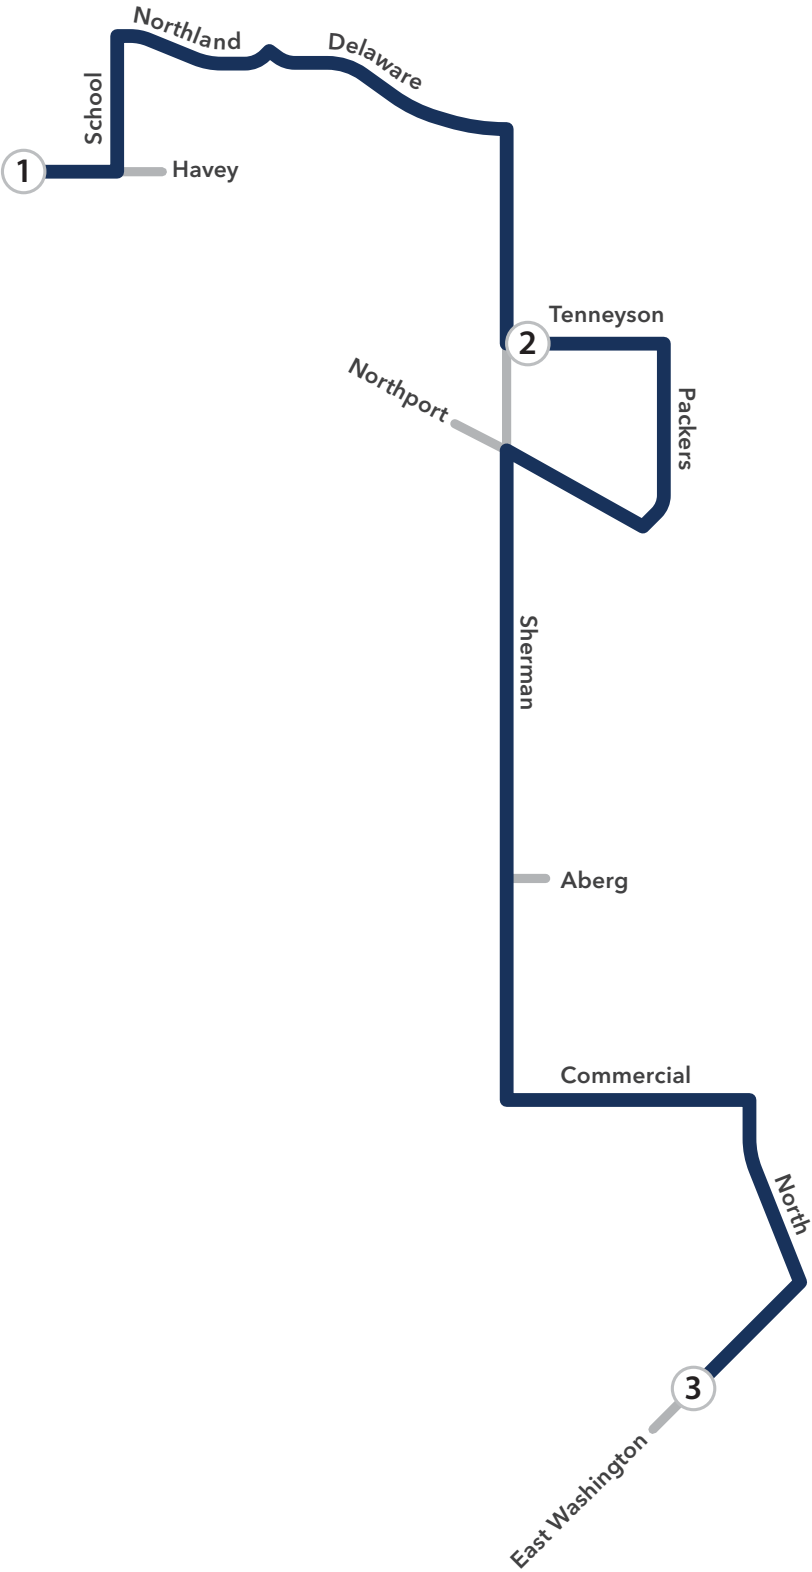

Route 604 AM Map

If information is needed in another language, then contact (608) 266-4466 or mymetrobus@cityofmadison.com.