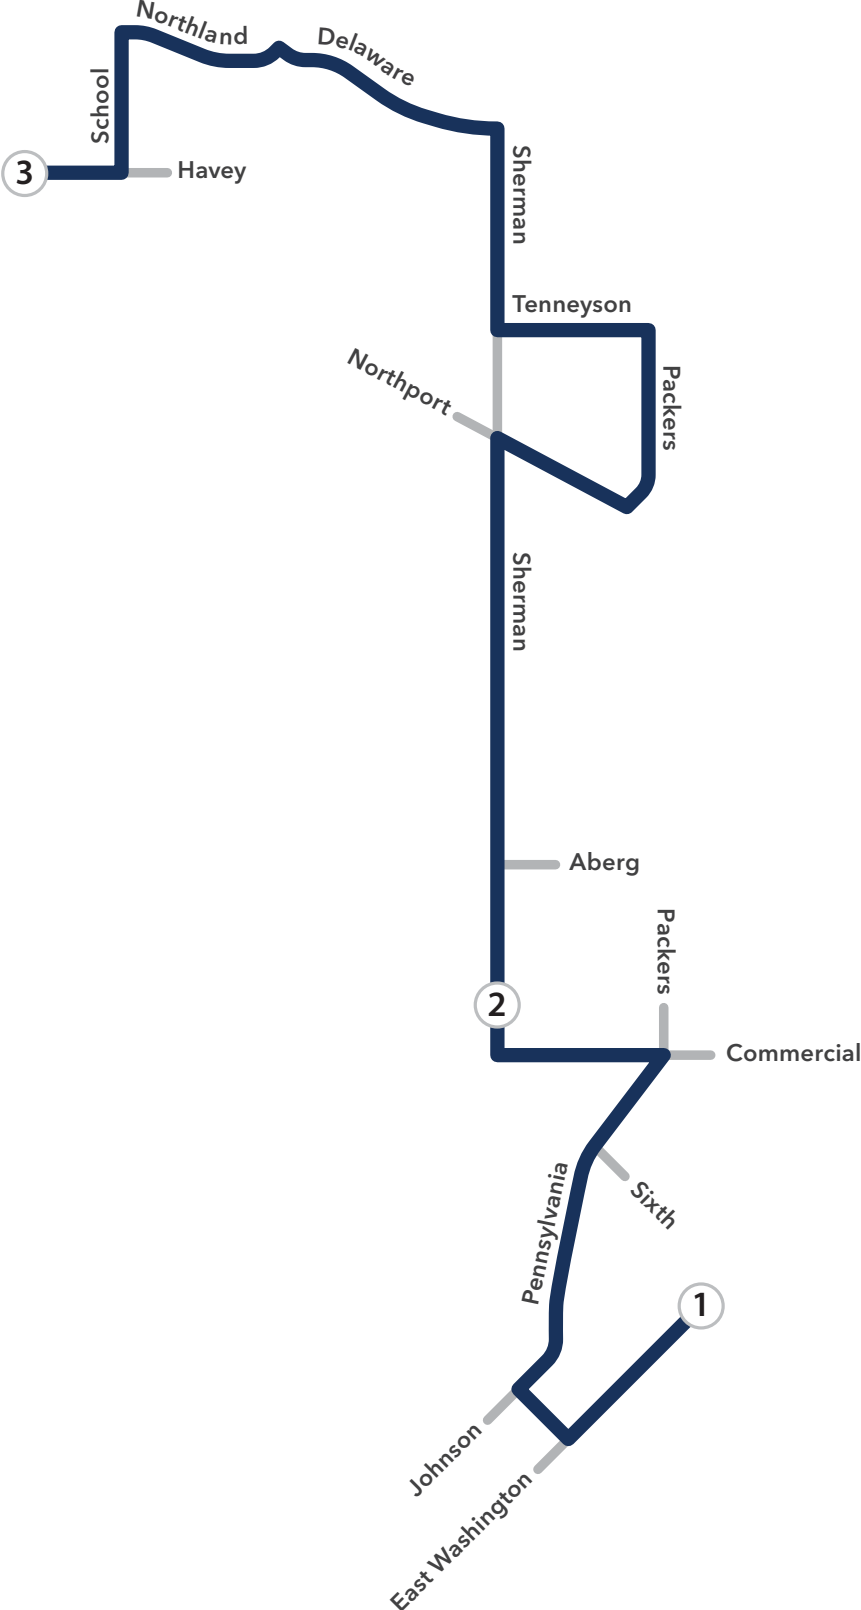

Route 604 PM Map

If information is needed in another language, then contact (608) 266-4466 or mymetrobus@cityofmadison.com.