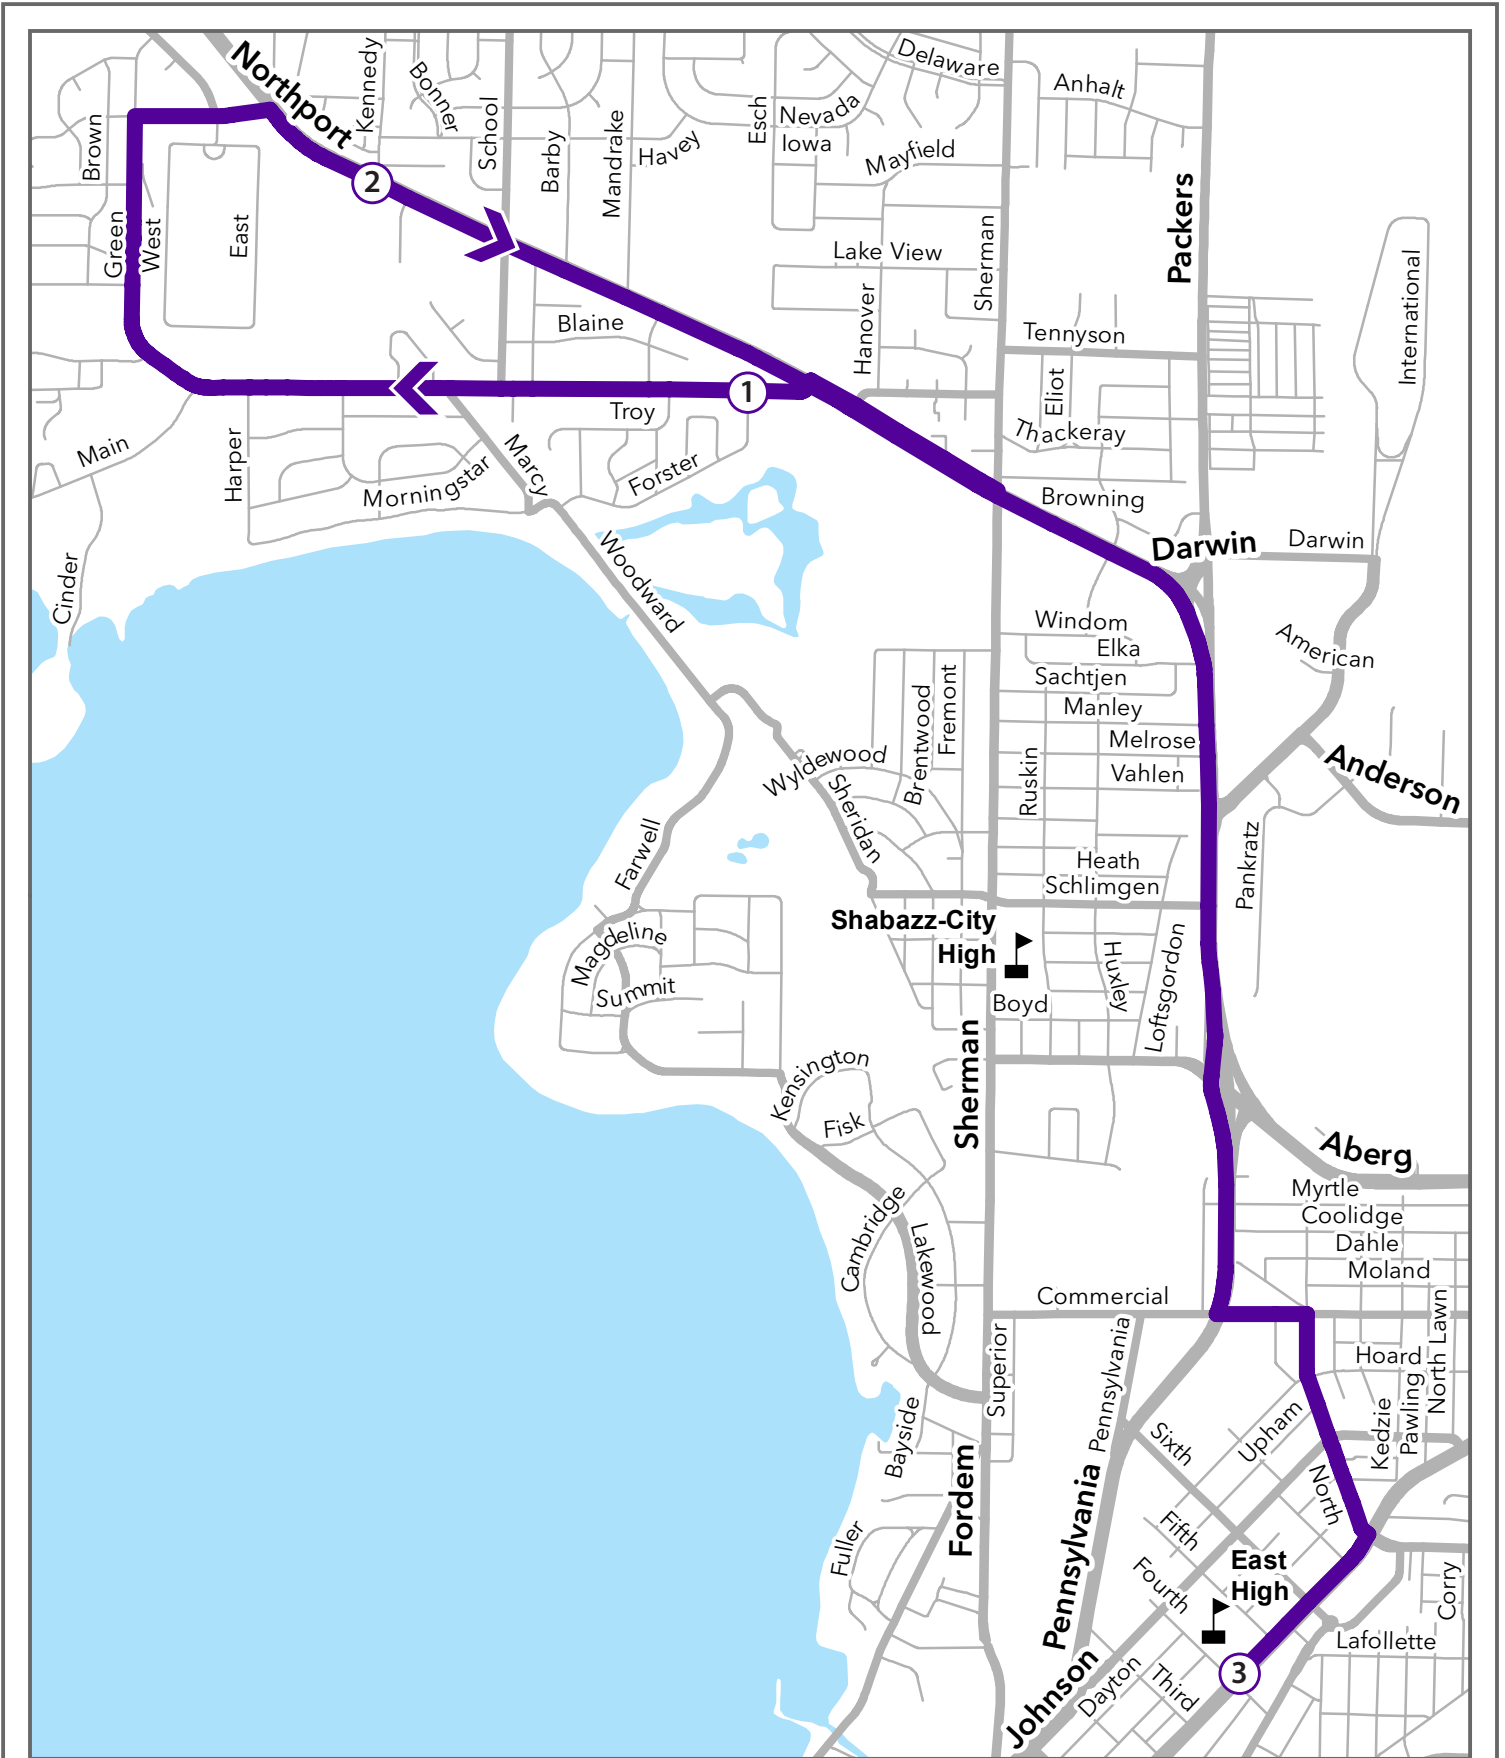

To Aberg-Packers
Ramp

Merge Packers Ave

Left Commercial Ave

Right North St

Right E Washington
Ave

7:55 AM Arrive E Washington @ East High [E100]

605 - East High

Legend

School

Route

3:49 PM From: EAST HIGH

To : 605 Northport

Right N First St

Right E Johnson St

Left/To Pennsylvania Ave

To Packers Ave

Right Packers-Aberg

Aberg

Ramp

Cross Aberg

To Aberg-Packers Ramp

Merge Packers Ave

*Schlimgen , International , Manley
, Elka*

Left Northport Dr

Right Northport Dr

Kennedy , School , Goodland

Troy , Warner Park

4:17 PM Right N Sherman Ave

Northport