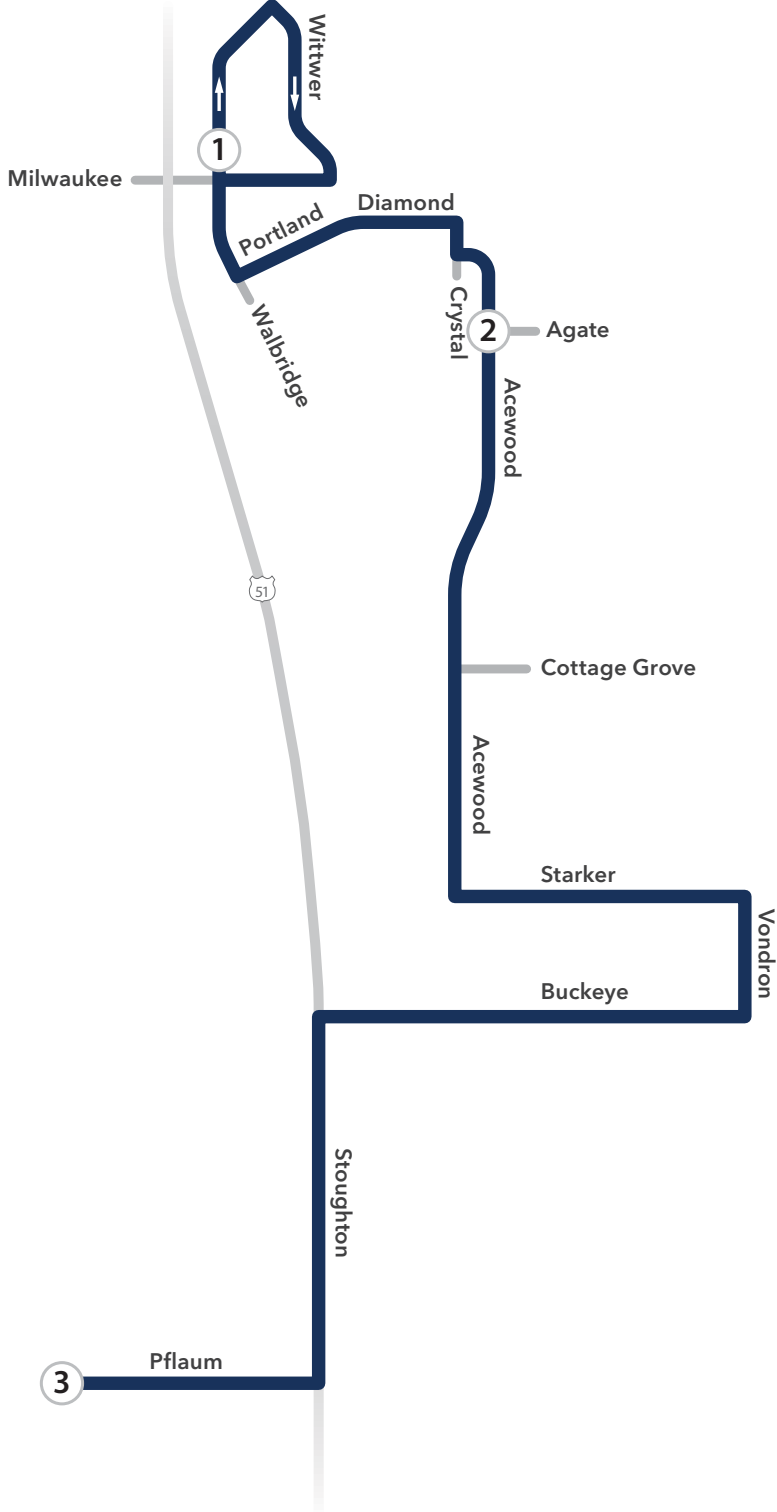

Route 612 AM Map

If information is needed in another language, then contact (608) 266-4466 or mymetrobus@cityofmadison.com.