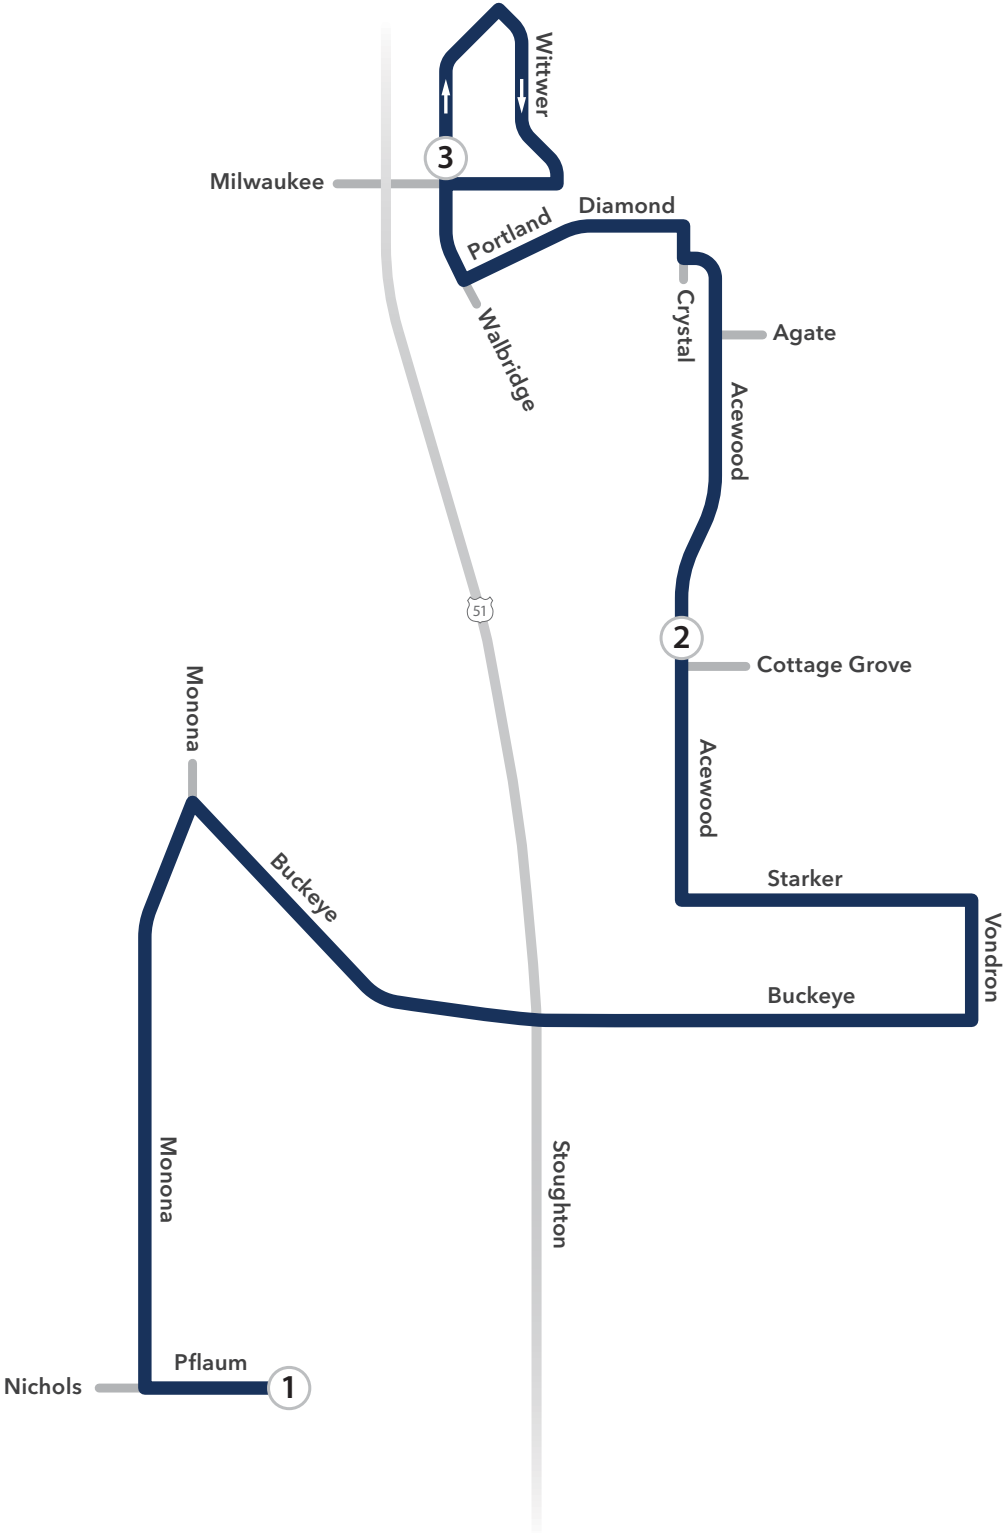

2. 7:38 a.m. Acewood & Agate

- Left on Acewood Blvd.
Agate (S), Onyx (S), Goldfinch (S),
Cottage Grove (S), Leo (S), Starker (S)
- Left on Starker Ave.
Angel Crest (S), Woodvale (S),
Vondron (S)
- Right on Vondron Rd.
- Right on E. Buckeye Rd.
Vondron, Woodvale, Twilight, Dondee,
S. Stoughton E.
- Left on S. Stoughton Rd.
- Right on Pflaum Rd.

Route 612 PM

612 From Pflaum & Groveland (P.M.)

1. 3:47 p.m. Pflaum & Groveland

- From Pflaum & Groveland
- Right on Monona Dr.
Buckeye
- Right Buckeye Rd.
S. Stoughton E., Dondee, Twilight,
Woodvale
- Left on Vondron Rd.
E. Buckeye
- Left on Starker Ave.
Vondron, Woodvale, Angel Crest,
Acewood
- Right on Acewood Blvd.
Leo
- Cross Cottage Grove

2. 4:05 p.m. Acewood & Cottage Grove

- Continue on Acewood Blvd.
Cottage Grove, Goldfinch, Onyx, Agate
- Right on Crystal Ln.
- Left on Diamond Dr.
Crystal (S)
- Left on Portland Pkwy.
Diamond (S), Walbridge (S)
- Right on S. Walbridge Ave.
- Right on Milwaukee St.
- Left on Wittwer Rd.
Milwaukee (S), Walbridge (S)

3. 4:13 p.m. Walbridge & Alvarez

- Left on N. Walbridge Ave.
Alvarez (S)

Route 612 PM Map

If information is needed in another language, then contact (608) 266-4466 or mymetrobus@cityofmadison.com.