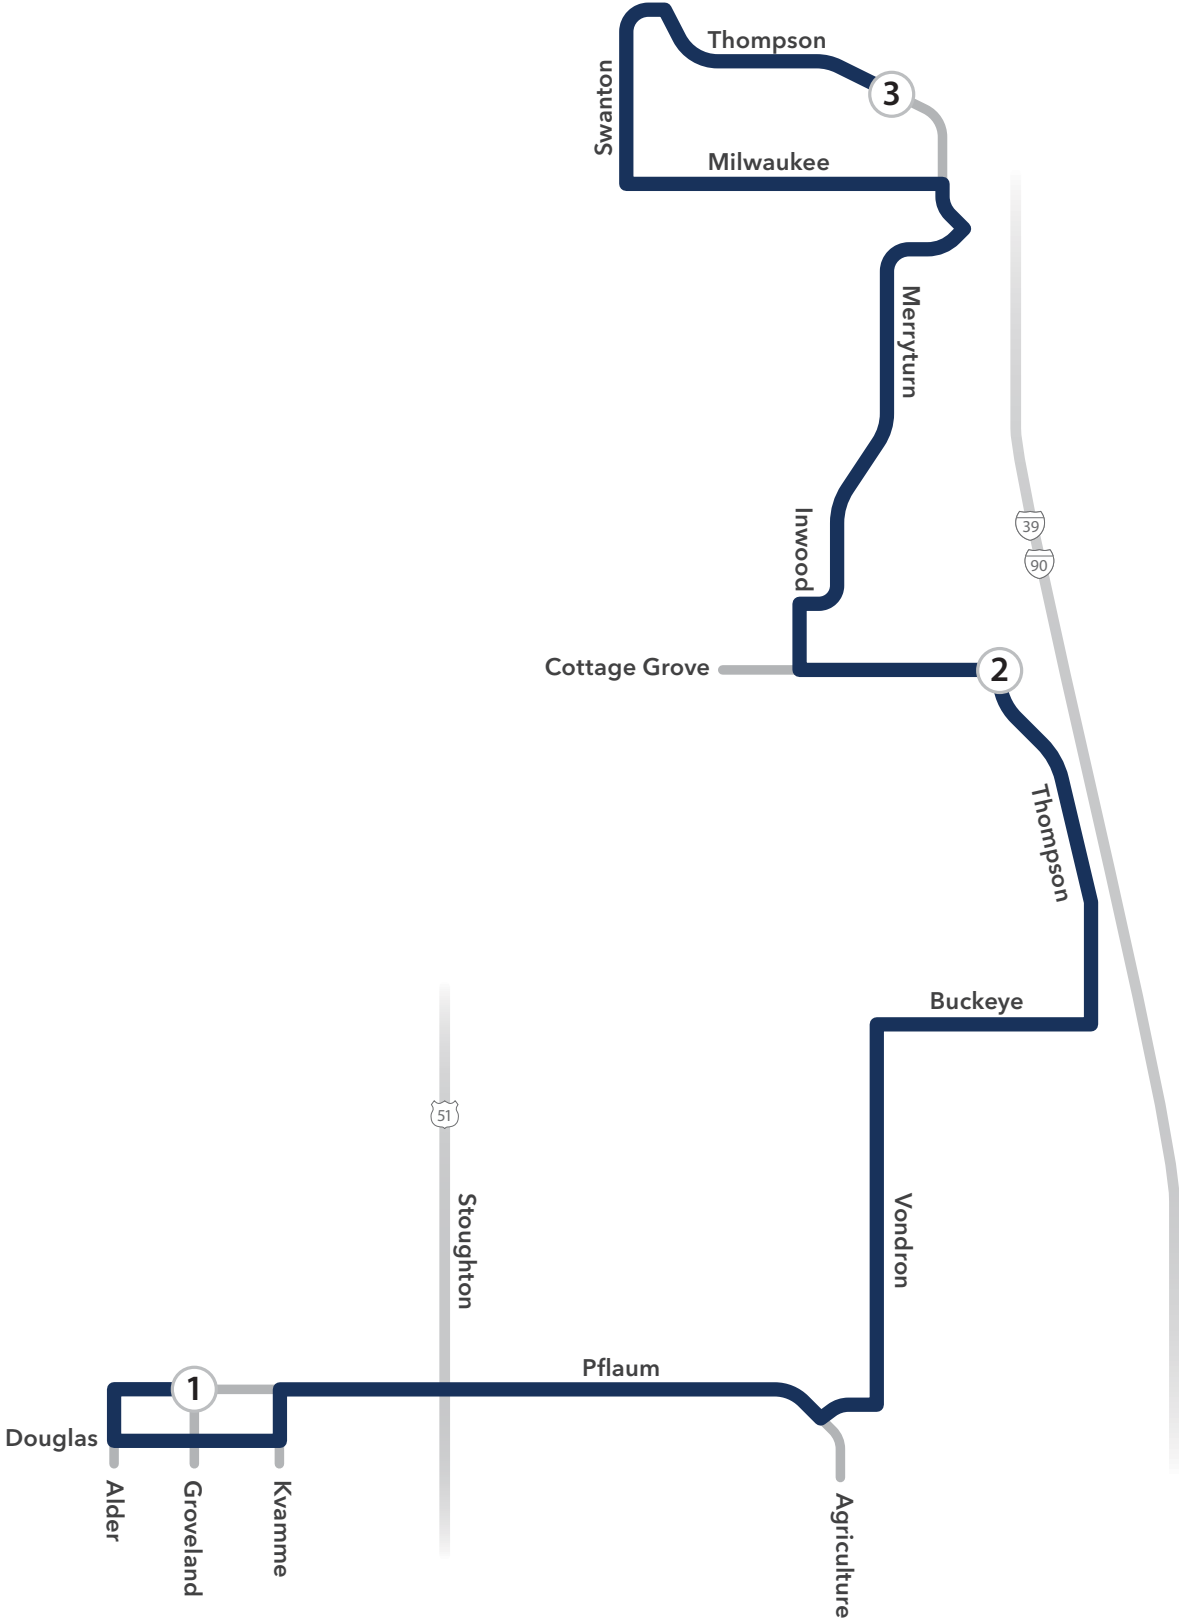

Route 613 PM Map

If information is needed in another language, then contact (608) 266-4466 or mymetrobus@cityofmadison.com.