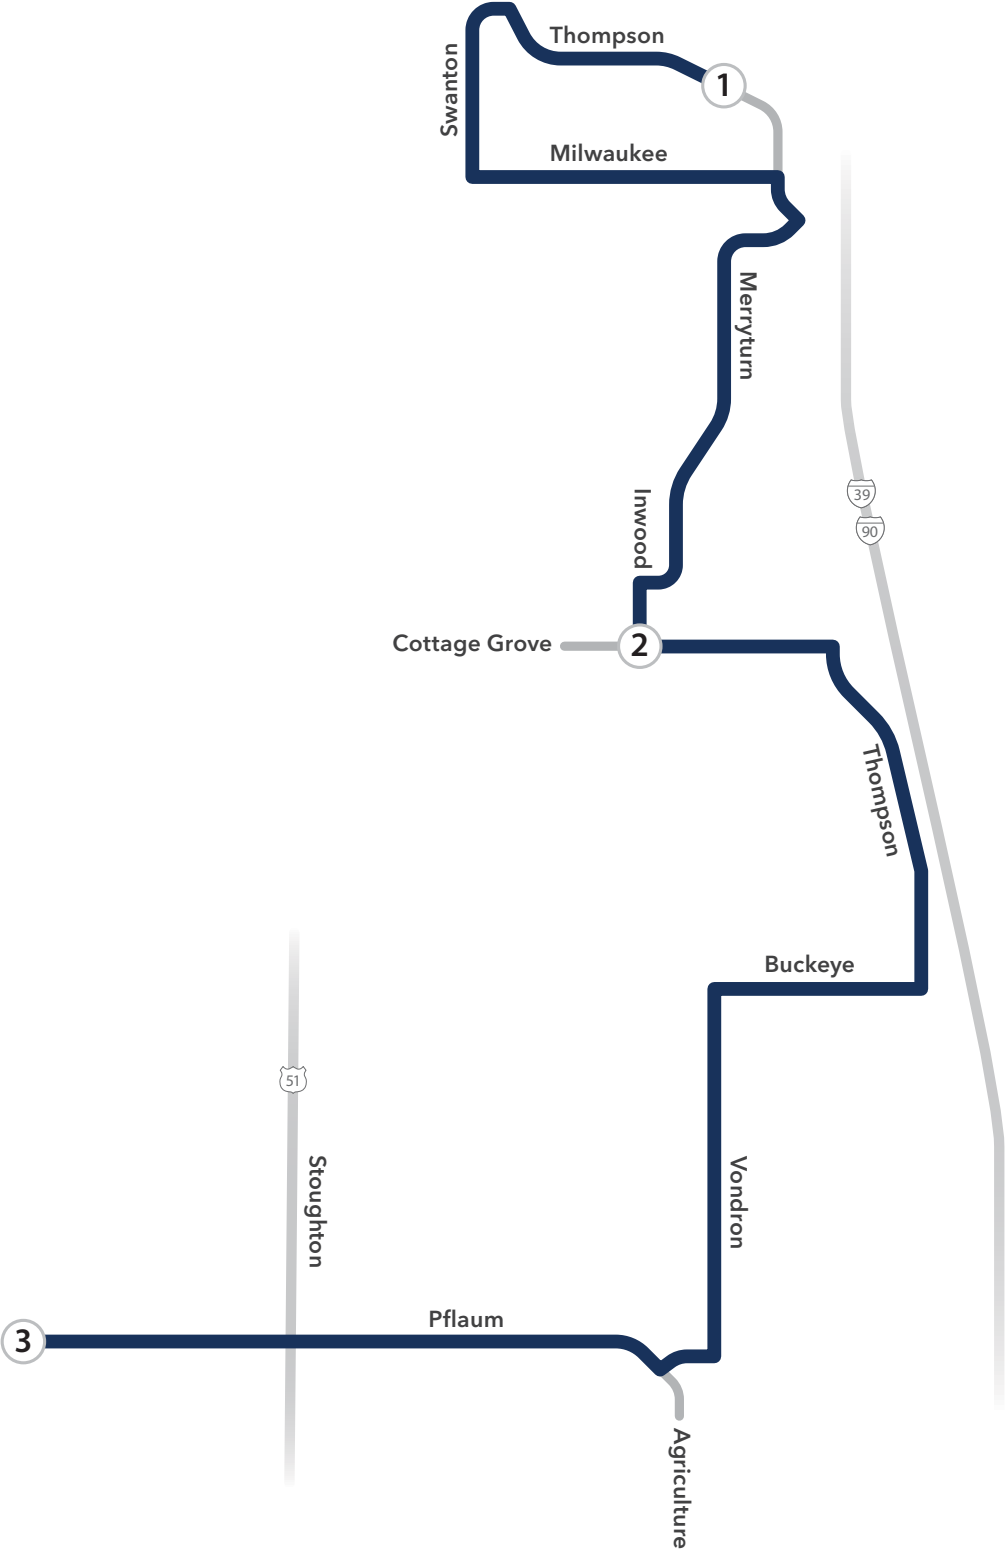

Route 613 AM Map

If information is needed in another language, then contact (608) 266-4466 or mymetrobus@cityofmadison.com.