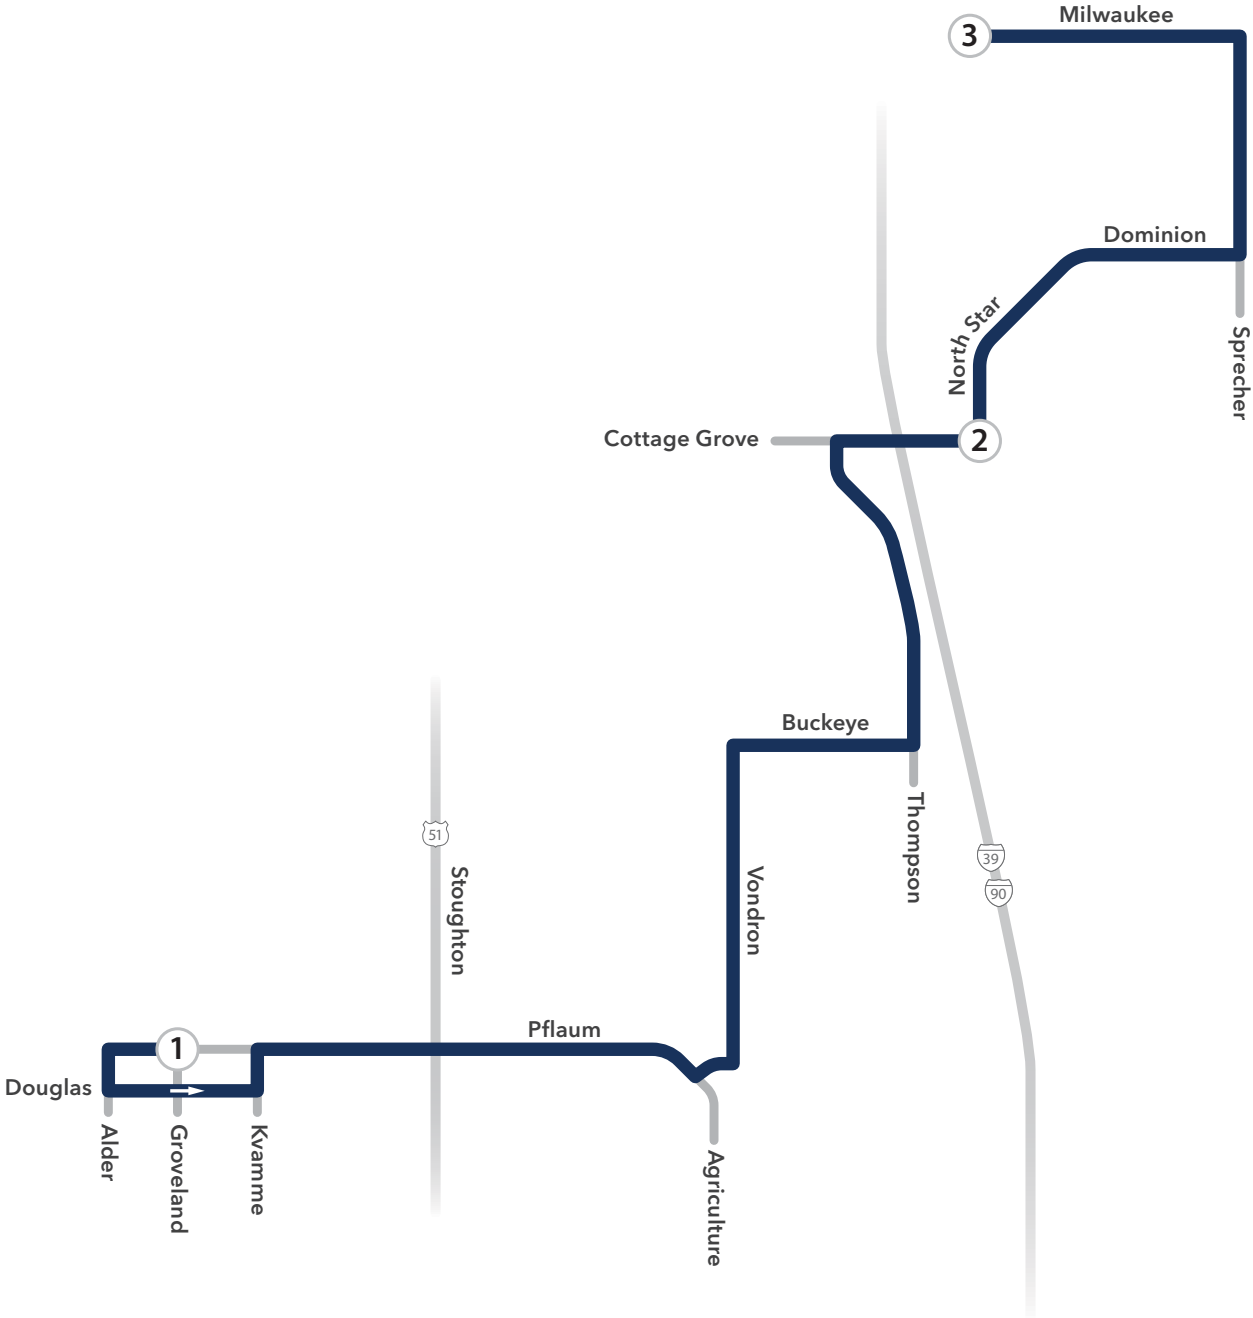

Route 614 PM Map

If information is needed in another language, then contact (608) 266-4466 or mymetrobus@cityofmadison.com.