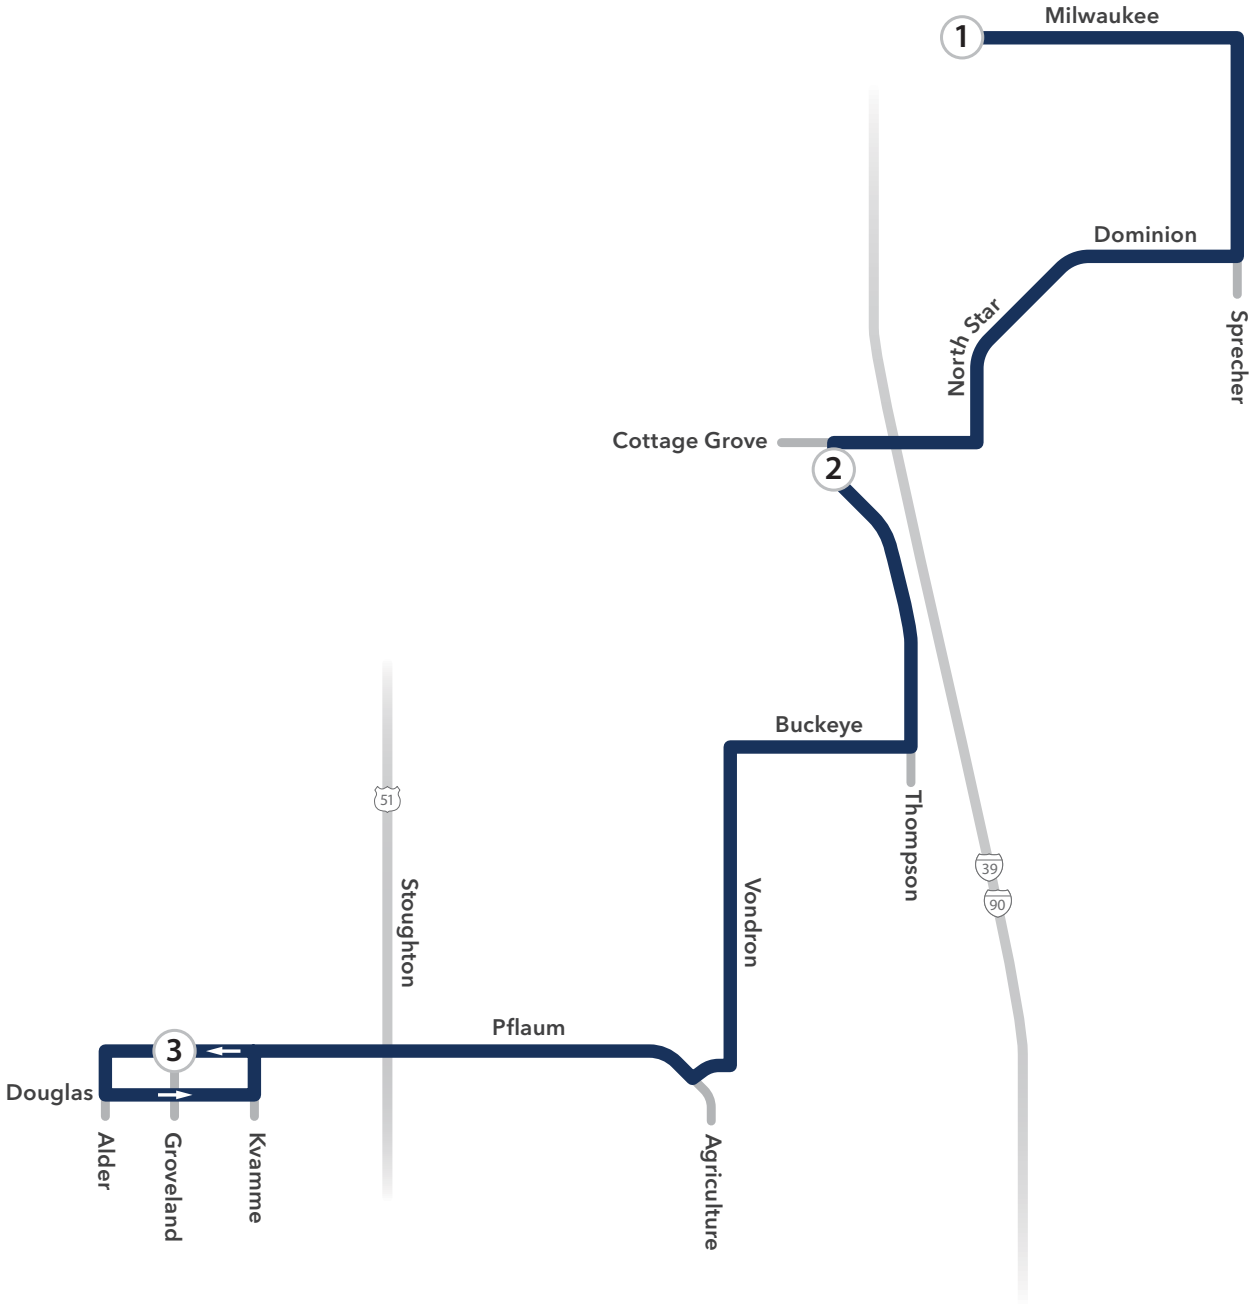

Route 614 AM Map

If information is needed in another language, then contact (608) 266-4466 or mymetrobus@cityofmadison.com.