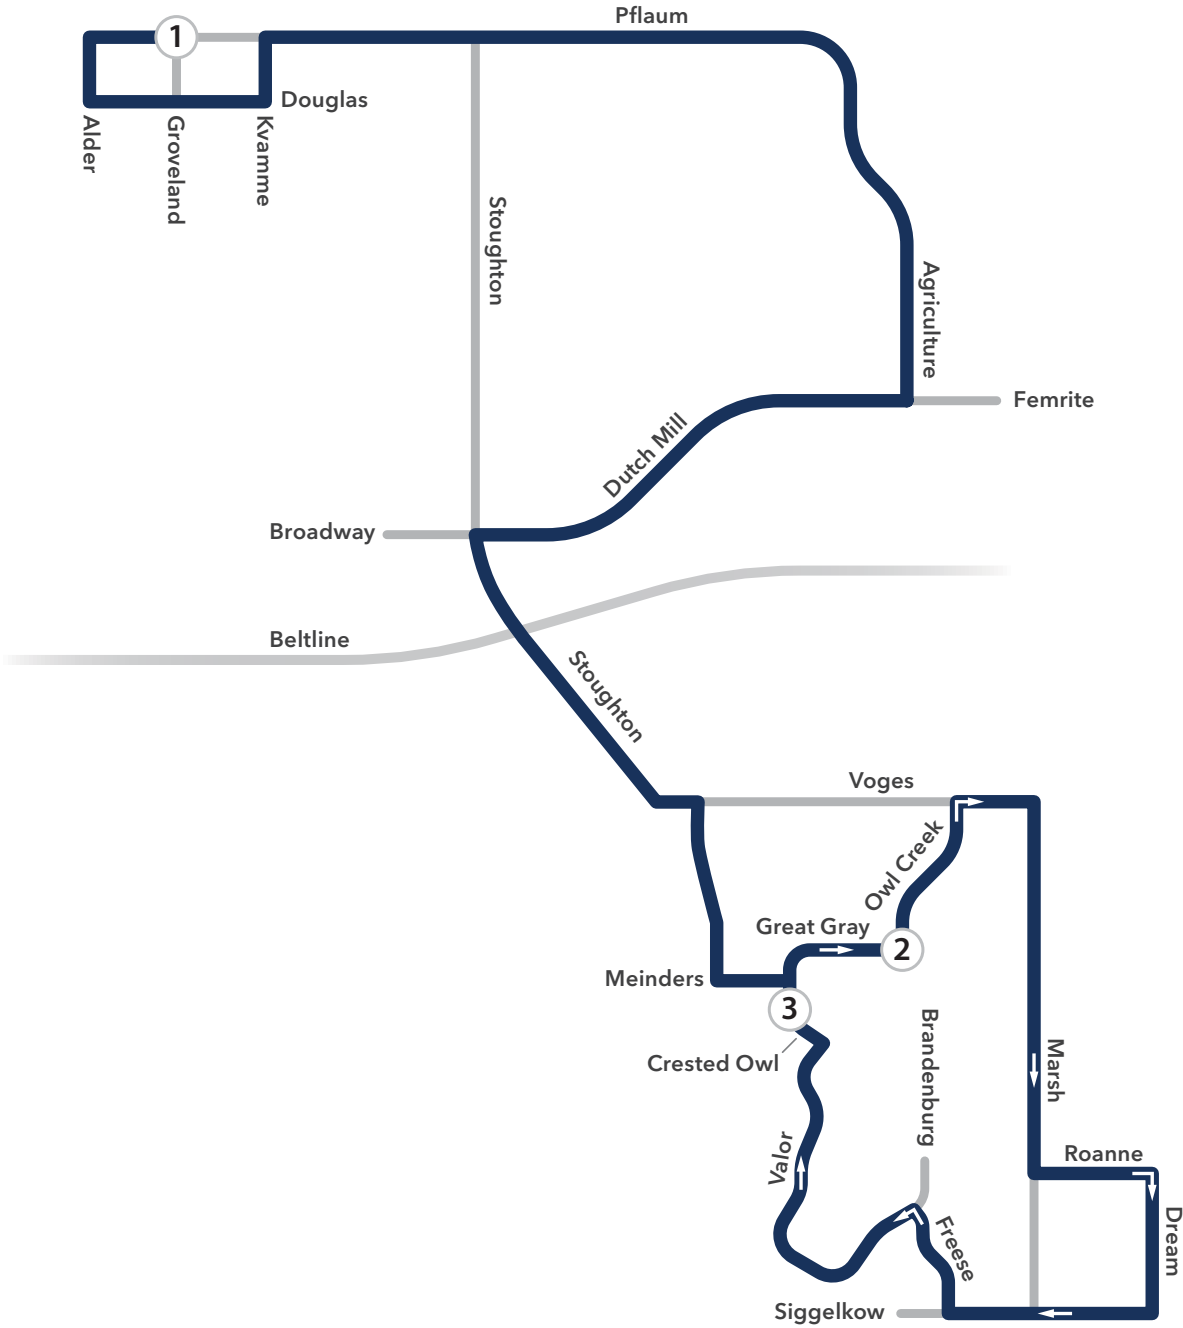

Route 616 PM Map

If information is needed in another language, then contact (608) 266-4466 or mymetrobus@cityofmadison.com.