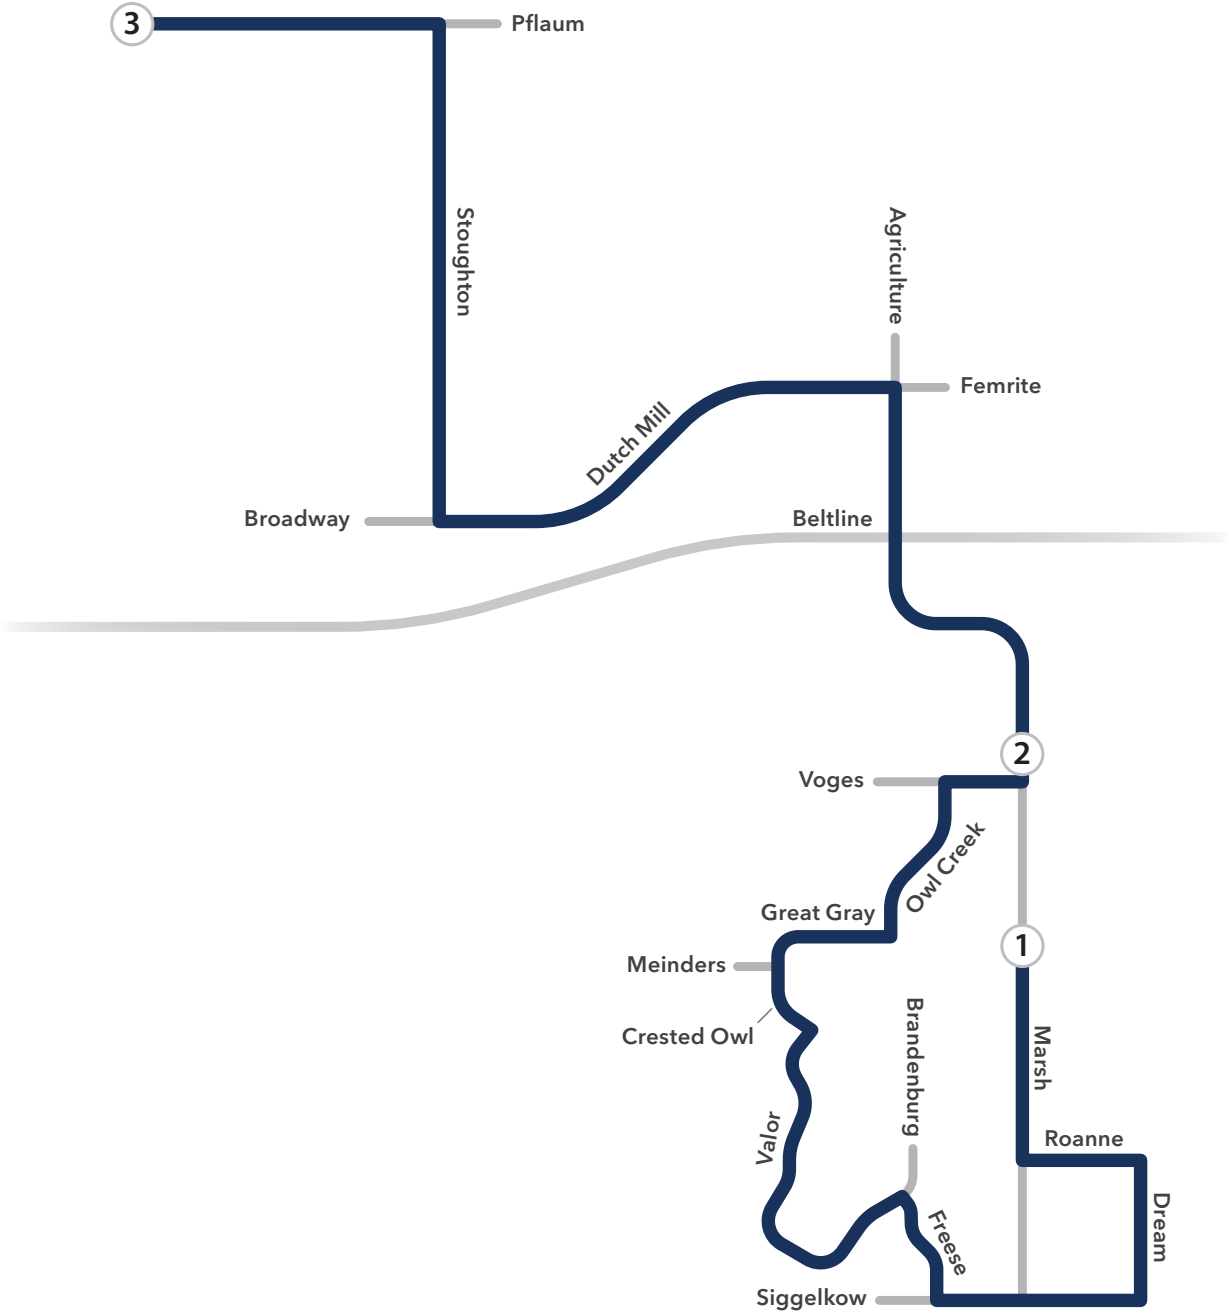

Route 616 AM Map

If information is needed in another language, then contact (608) 266-4466 or mymetrobus@cityofmadison.com.