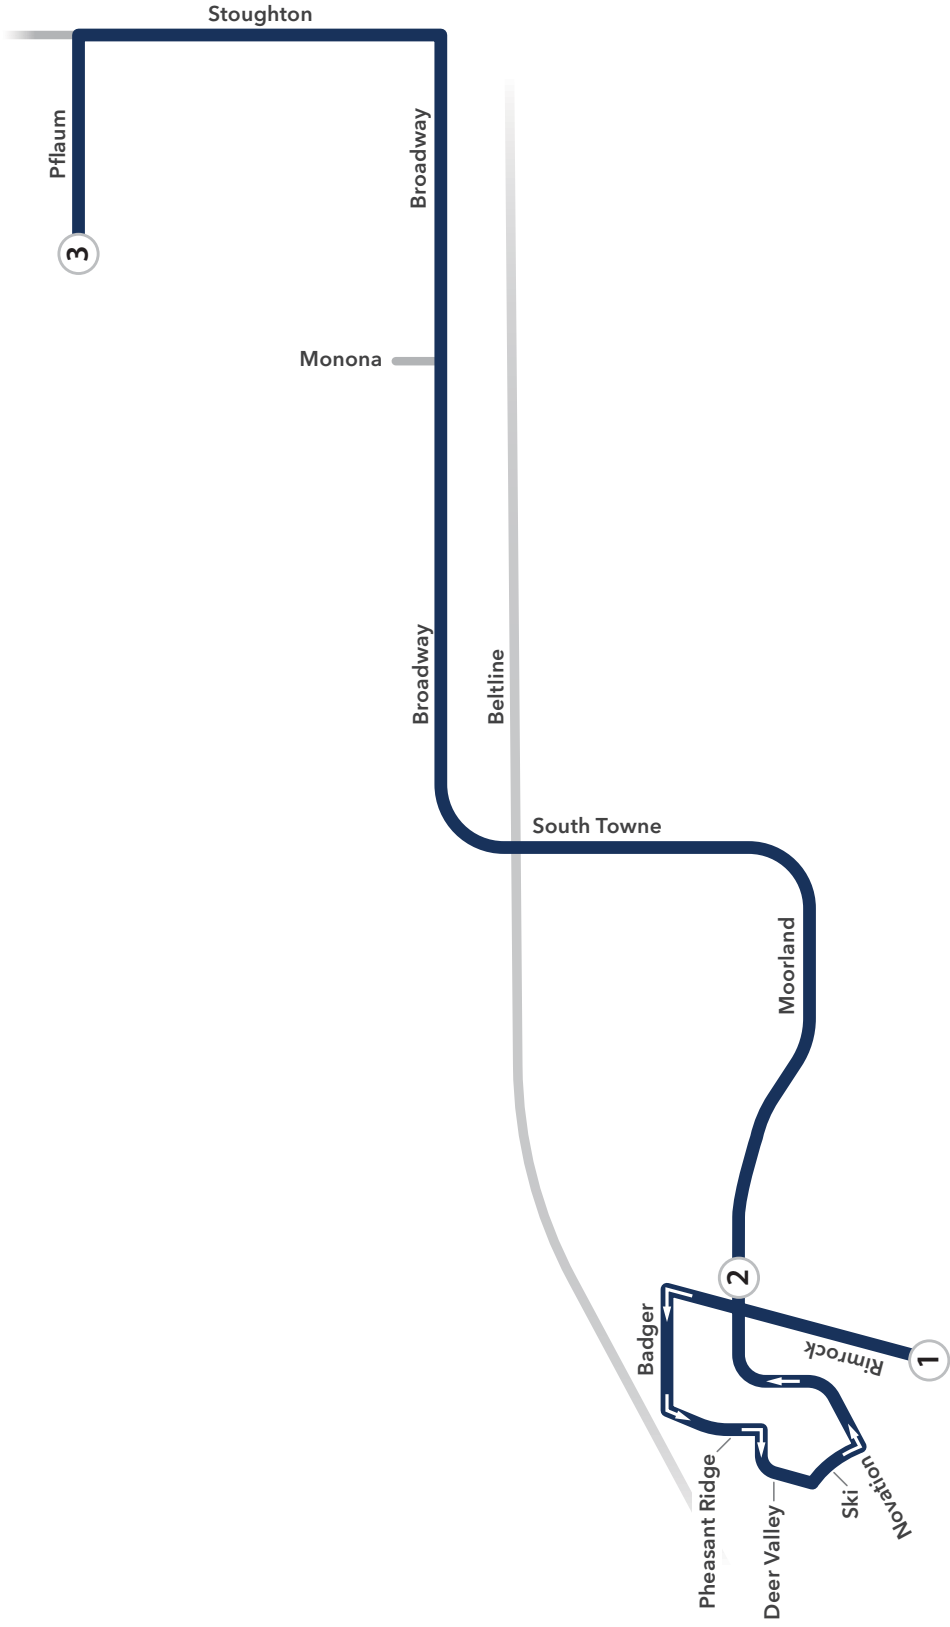

Route 617 AM Map

If information is needed in another language, then contact (608) 266-4466 or mymetrobus@cityofmadison.com.