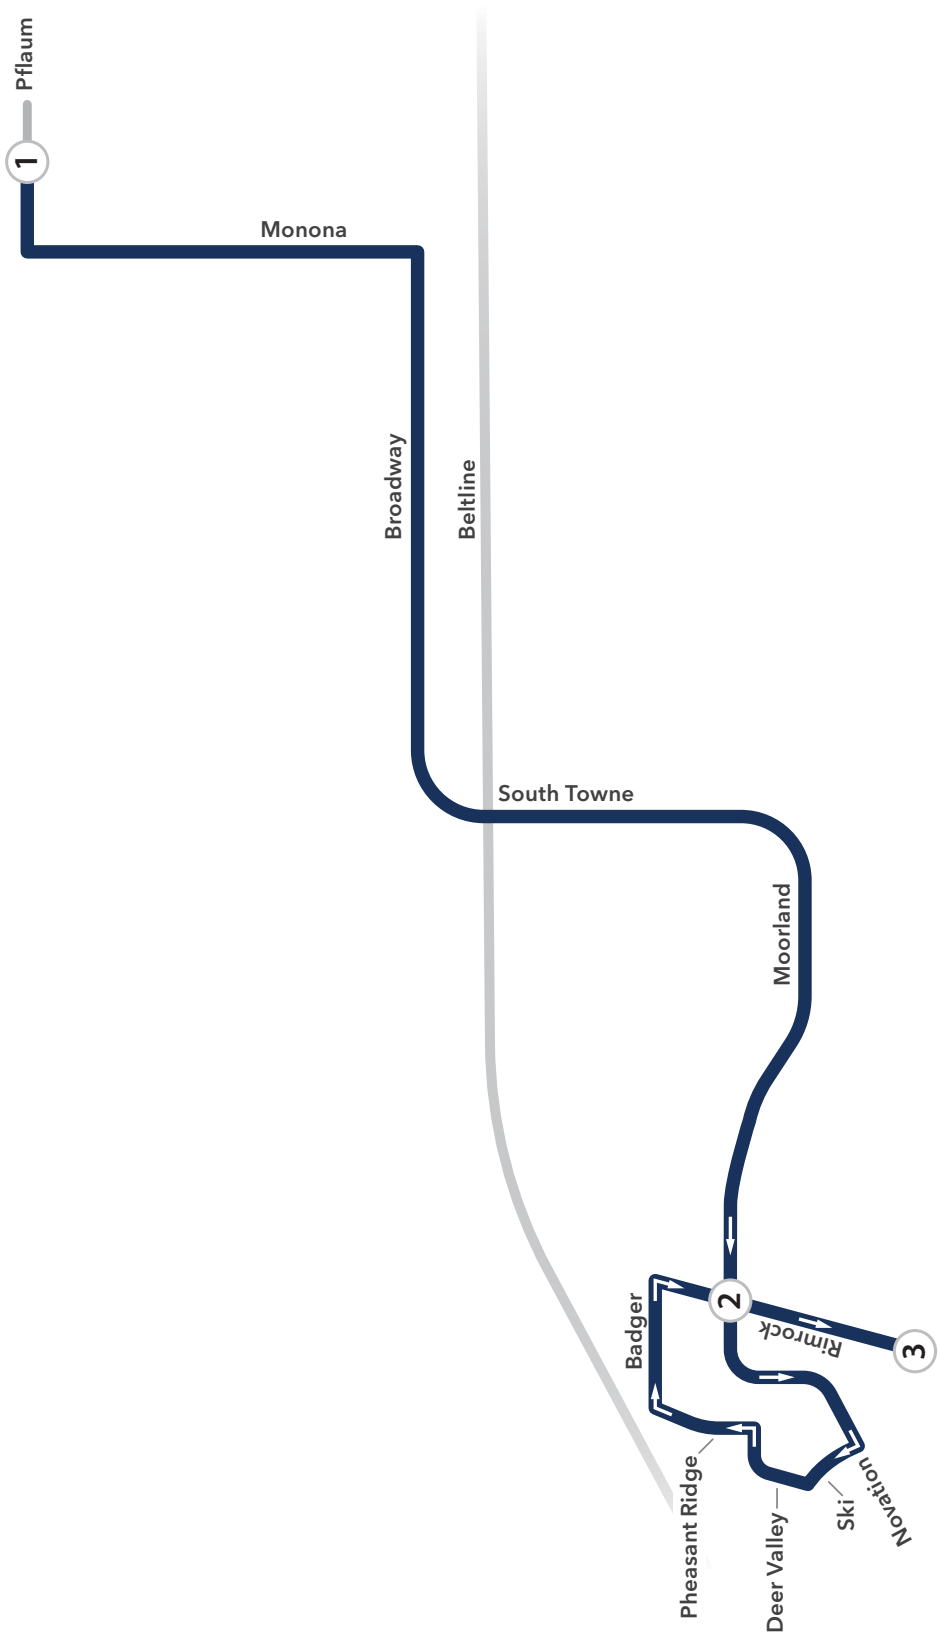

Route 617 PM Map

If information is needed in another language, then contact (608) 266-4466 or mymetrobus@cityofmadison.com.