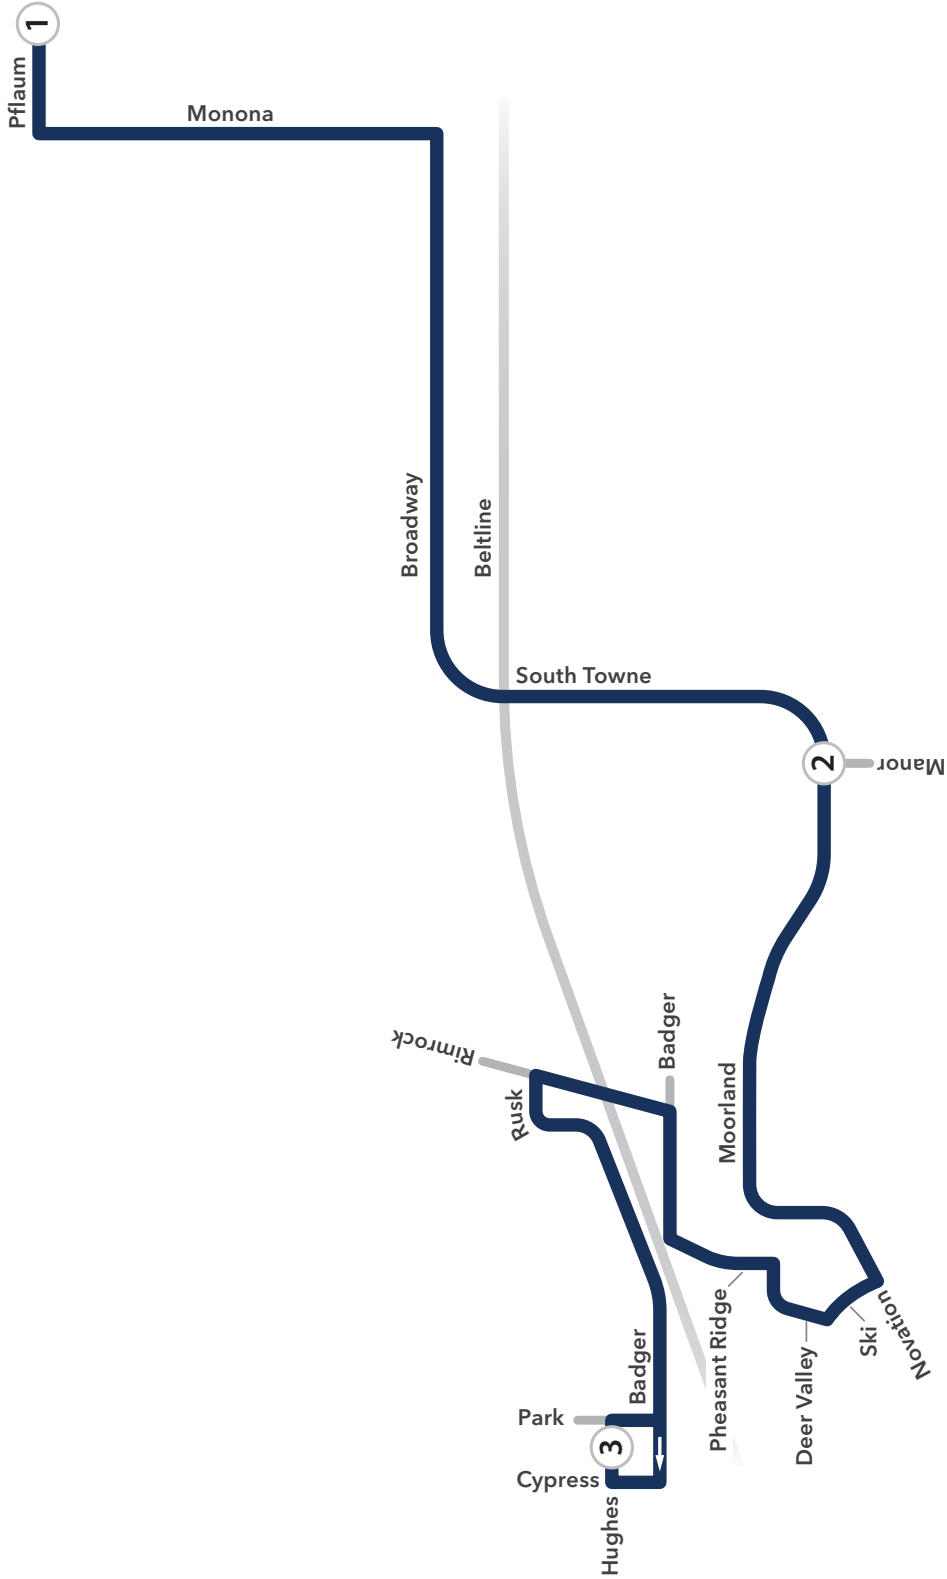

Route 618 PM Map

If information is needed in another language, then contact (608) 266-4466 or mymetrobus@cityofmadison.com.