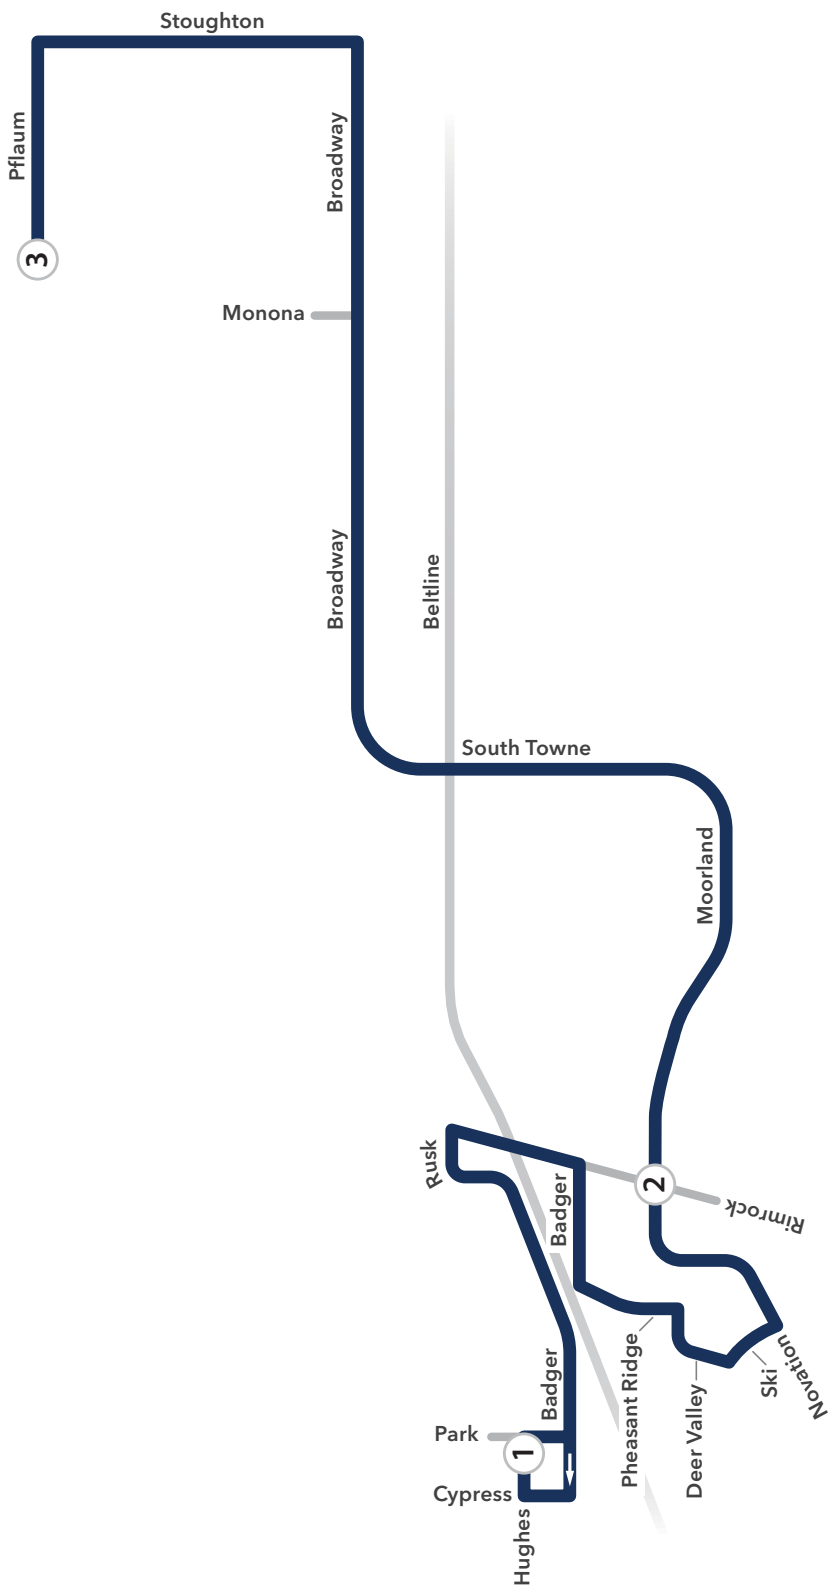

Route 618 AM Map

If information is needed in another language, then contact (608) 266-4466 or mymetrobus@cityofmadison.com.