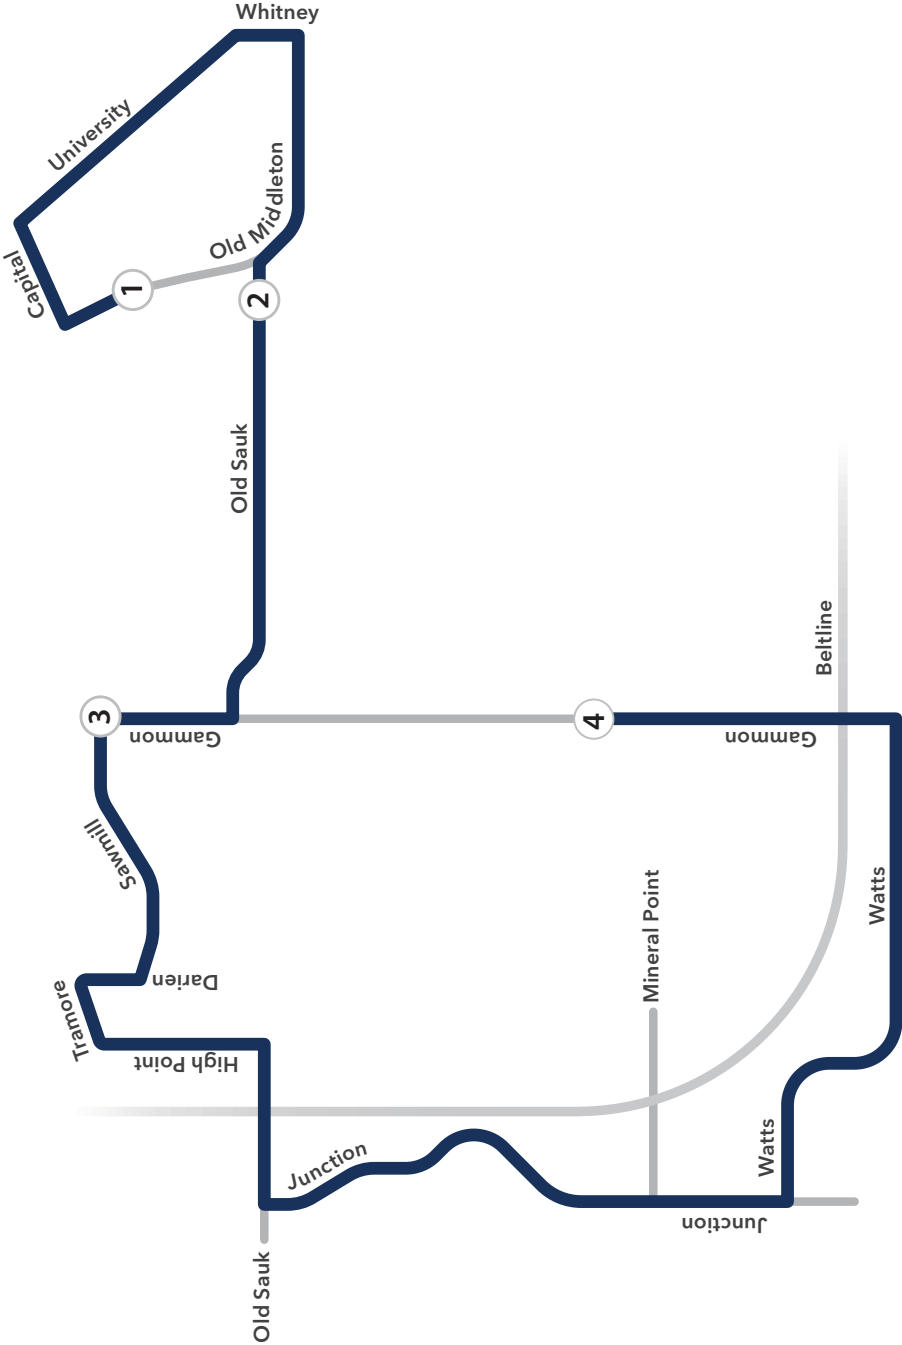

- Left on Tramore Trl.
- Left on N. High Point Rd.
Tramore (S), Crosswalk
- Right Old Sauk Rd.
N. High Point

- Left on Junction Rd.

Old Sauk, City Center, UW Health, Prairie Towne, Mineral Point

- Left on Watts Rd.

Junction, Commerce, Princeton Club, S. High Point, Sky Ridge, Walmart

- Left on S. Gammon Rd.

4. 7:40 a.m. S. Gammon & Memorial Way

- Arrive at S. Gammon & Memorial Way
S. Gammon

Route 621 AM Map

If information is needed in another language, then contact (608) 266-4466 or mymetrobus@cityofmadison.com.

Route 621 PM

621 From S. Gammon & Memorial Way (P.M.)

1. 3:47 p.m. Pflaum & LaFollette

- From S. Gammon & Memorial Way
- Left on Tree Ln.
- Left on S. Westfield Rd.
- Left on Mineral Point Rd.
- Right on Gammon Rd.
- Right on Watts Rd.
Walmart, Sky Ridge
- Cross High Point
- Continue on Watts Rd.
High Point, Princeton, Commerce
- Right on Junction Rd.
Watts, Mineral Point, Prairie Towne,
UW Health, City Center
- Right on Old Sauk
Junction

- Left on Old Sauk
Yosemite, Ozark, Crestwood
- Continue Right on Old Middleton
N. Rosa, Gettle, Whitney
- Left on N. Whitney Way
- Left on University Ave.
N. Whitney, Craig, Norman
- Left on Capital Ave.
University (S), Old Middleton (S)