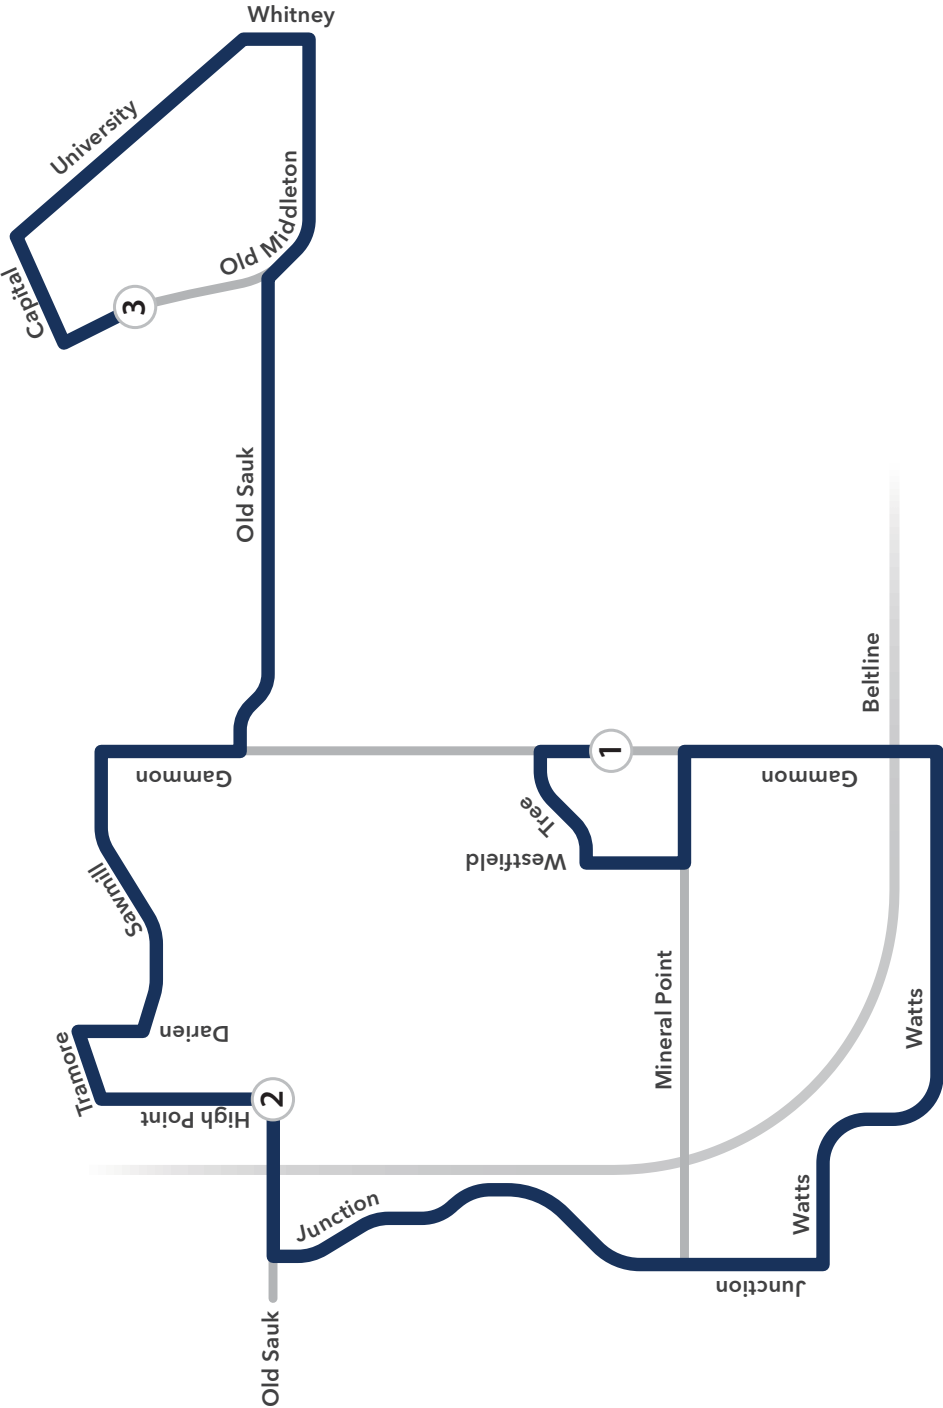

Route 621 PM Map

If information is needed in another language, then contact (608) 266-4466 or mymetrobus@cityofmadison.com.